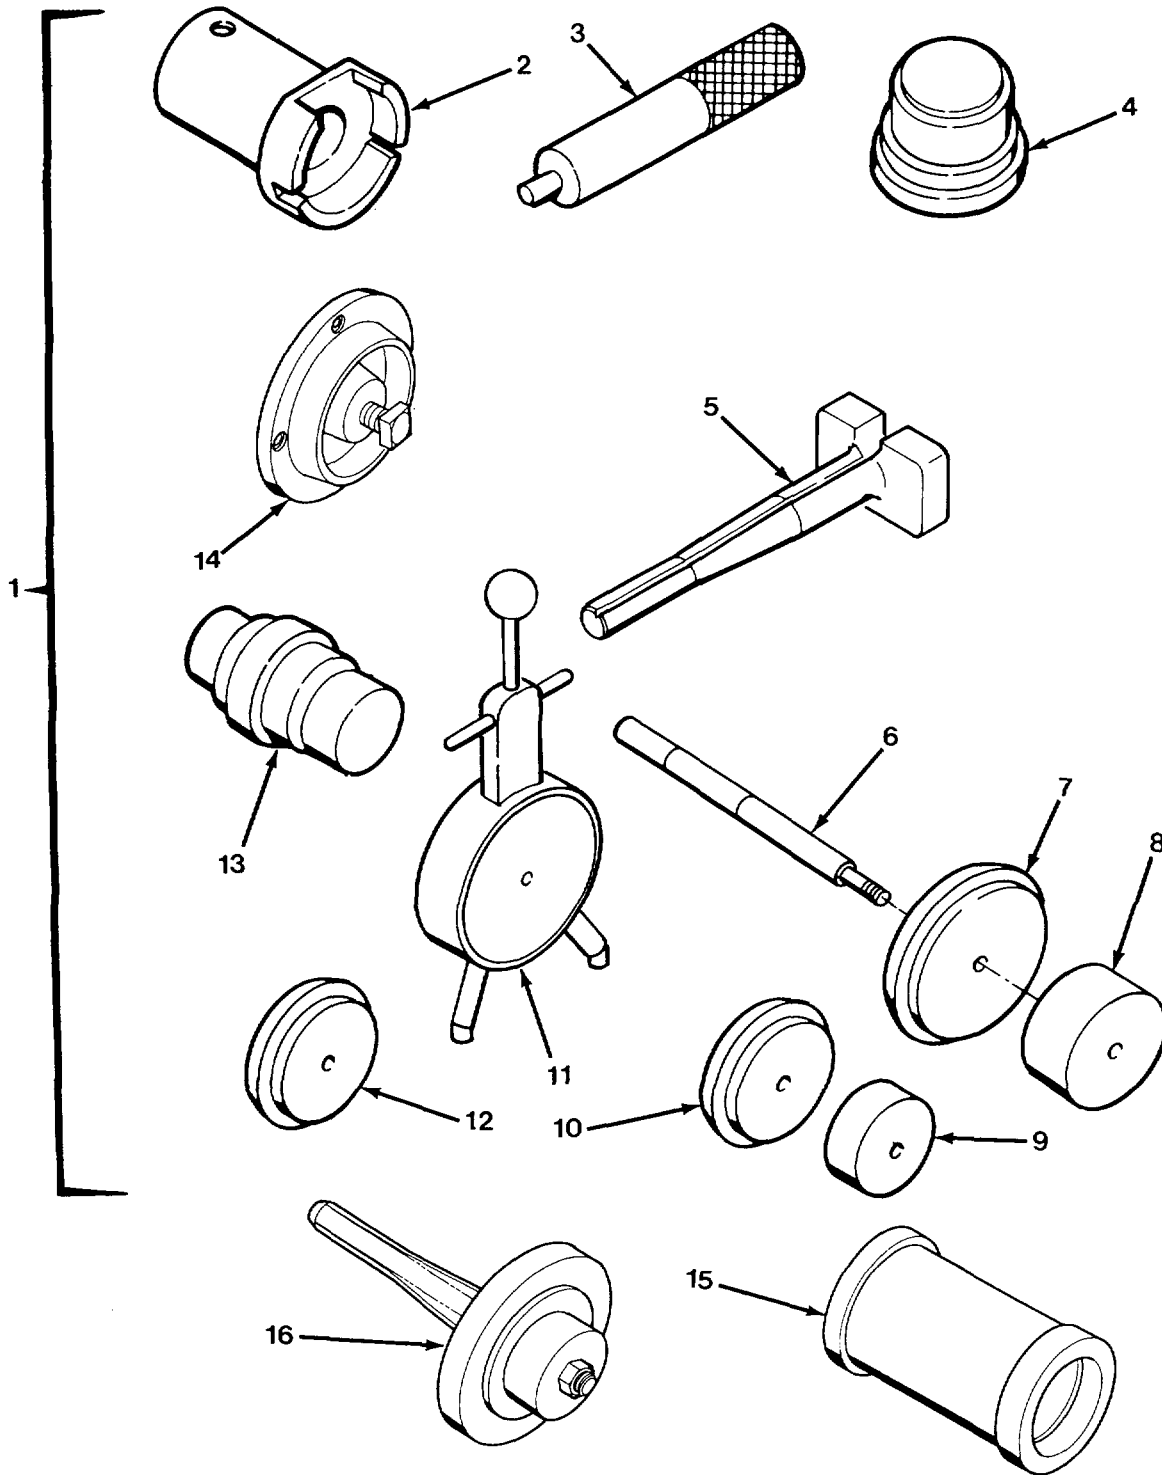

END OF FIGURE

BULK-3

FIG.474 ORGANIZATIONAL SPECIAL TOOLS

SECTION III

TM 9-2320-279-24P-2

(1) ITEM NO	(2) SMR CODE	(3) CAGEC	(4) PART NUMBER	(5) DESCRIPTION AND USABLE ON CODES (UOC)	(6) QTY
GROUP 26 TOOLS AND TEST EQUIPMENT					
GROUP 2604 SPECIAL TOOLS					
FIG.474 ORGANIZATIONAL SPECIAL TOOLS					
1	ADOOO	19207	5704955	TOOL KIT, GENERAL ME	1
2	PEOZZ	45152	409GX	.WRENCH, BEARING NUT QTY:1 PER SET.....	1
3	PEOZZ	33287	J7079-2	.HANDLE, INSTALLER QTY:1 PER SET	1
4	PEOZZ	33287	J8550	.INSTALLER, SEAL QTY:1 PER SET	1
5	PEOZZ	34623	5980715	.REMOVER, ELECTRICAL QTY:1 PER SET.....	1
6	PEOZZ	01212	RD296	.HANDLE, INSERTION TO QTY:1 PER SET	1
7	PEOZZ	01212	RD291	.ADAPTER, INSTALLATIO QTY:1 PER SET	1
8	PEOZZ	01212	RD415	QTY:1 PER SET .PILOT, SEAL INSTALLI QTY:1 PER SET	1
9	PEOZZ	01212	RD414	UOC:H01, H02, H03, H05, H06, H07, H09, H41 .PILOT, SEAL INSTALLI QTY:1 PER SET	1
10	PEOZZ	01212	RD-305	UOC:H04, H40 .INSTALLATION TOOL, S QTY:1 PER SET	1
11	PEOZZ	33287	J23600-8	UOC:H01, H02, H03, H05, H06, H07, H09, H41 .GAGE, BELT TENSIONER QTY: 1 PER SET	1
12	PEOZZ	33287	BT-33-73F	.TENSIMETER, DIAL IN QTY1 PER SET	1
13	PEOZZ	33287	J25458-3	.INSTALLER, BUSHING	1
14	PEOZZ	76122	24702	.PULLER TOOL ASSY	1
15	PEOZZ	96879	ADDP336	.INSERTER, SEAL NOT ISSUED WITH TOOL	1
16	PEOZZ	96879	H-A08-LR460A-AG336	KIT 5704955 INSERTER, SEAL NOT ISSUED WITH TOOL	1
				KIT 5704955	
END OF FIGURE					