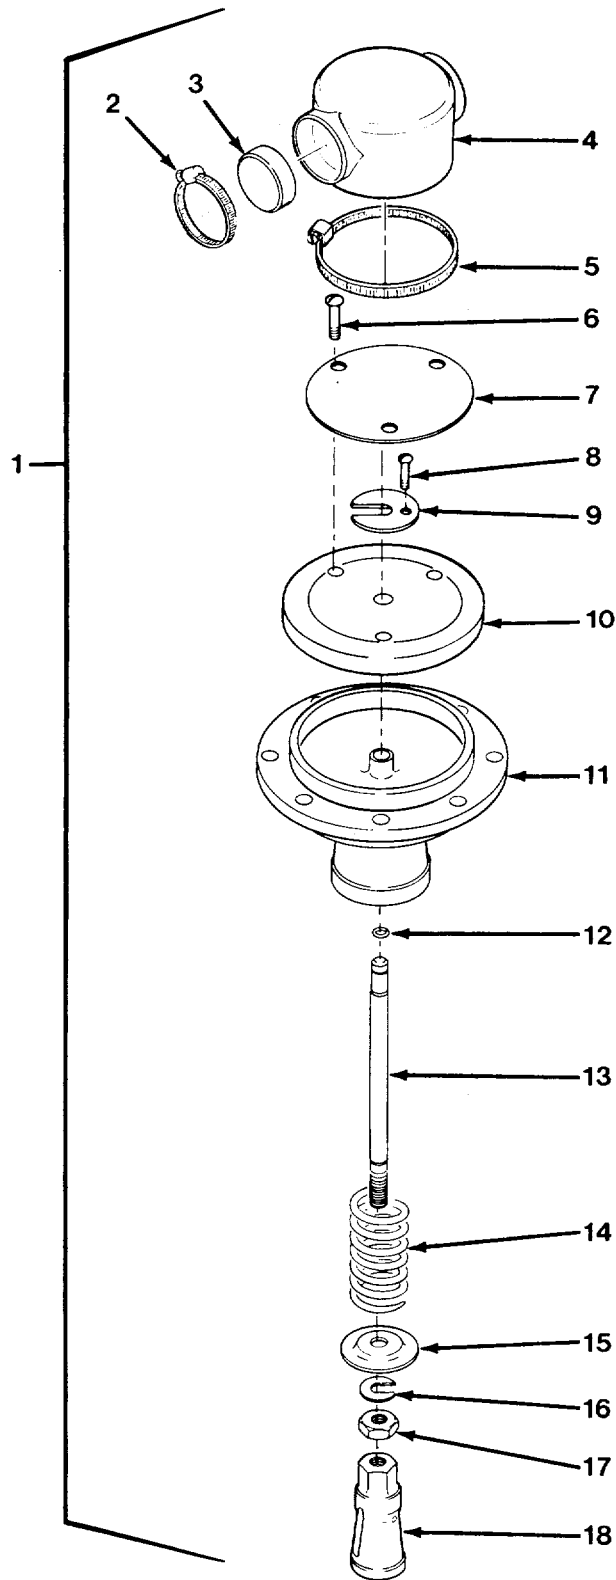

END OF FIGURE

FIG. 458 V13 VENT VALVE

SECTION II

TM 9-2320-279-24P-2

(1) ITEM NO	(2) SMR CODE	(3) CAGEC	(4) PART NUMBER	(5) DESCRIPTION AND USABLE ON CODES (UOC)	(6) QTY
GROUP 7203 VALVE, FITTINGS, LINES FIG. 458 V13 VENT VALVE					
1	PAOHH	79318	F646AD	VENT VALVE ASSEMBLY	1
				UOC:H02, H07	
2	PAOZZ	81646	5656	.CLAMP, HOSE	1
				UOC:H02, H07	
3	XDOZZ	79318	2733418	.PLUG, PIPE	1
				UOC:H02, H07	
4	PFOZZ	79318	2731807-1	.HOOD, VENT, FUEL VALV	1
				UOC:H02, H07	
5	PAOZZ	81646	56188	.CLAMP, HOSE	1
				UOC:H02, H07	
6	PAHZZ	96906	MS51958-59	.SCREW, MACHINE	3
				UOC:H02, H07	
7	PFHZZ	79318	2734801	.PLATE, VENT VALVE	1
				UOC:H02, H07	
8	PAHZZ	96906	MS51957-79	.SCREW, MACHINE	1
				UOC:H02, H07	
9	PAHZZ	79318	2734802	.WASHER, SLOTTED	1
				UOC:H02, H07	
10	PAHZZ	16069	2734796-1	.DISK, VALVE	1
				UOC:H02, H07	
11	XAHZZ	64548	2734794-101	.BODY, VALVE.....	1
				UOC:H02, H07	
12	PAHZZ	16069	2661058A013	.PACKING, PREFORMED	6
				UOC:H02, H07	
13	PAHZZ	16069	2753251	.STEM, FLUID VALVE	1
				UOC:H02, H07	
14	PFHZZ	79318	2734797	.SPRING, HELICAL, COMP.....	1
				UOC:H02, H07	
15	PAHZZ	79318	2734800	.RETAINER	1
				UOC:H02, H07	
16	PAHZZ	79318	2753253	.RETAINER, PACKING	1
				UOC:H02, H07	
17	PAHZZ	88044	AN316-9R	.NUT, PLAIN, HEXAGON	1
				UOC:H02, H07	
18	PAHZZ	79318	4052-4	.SOCKET, VENT VALVE	1
				UOC:H02, H07	