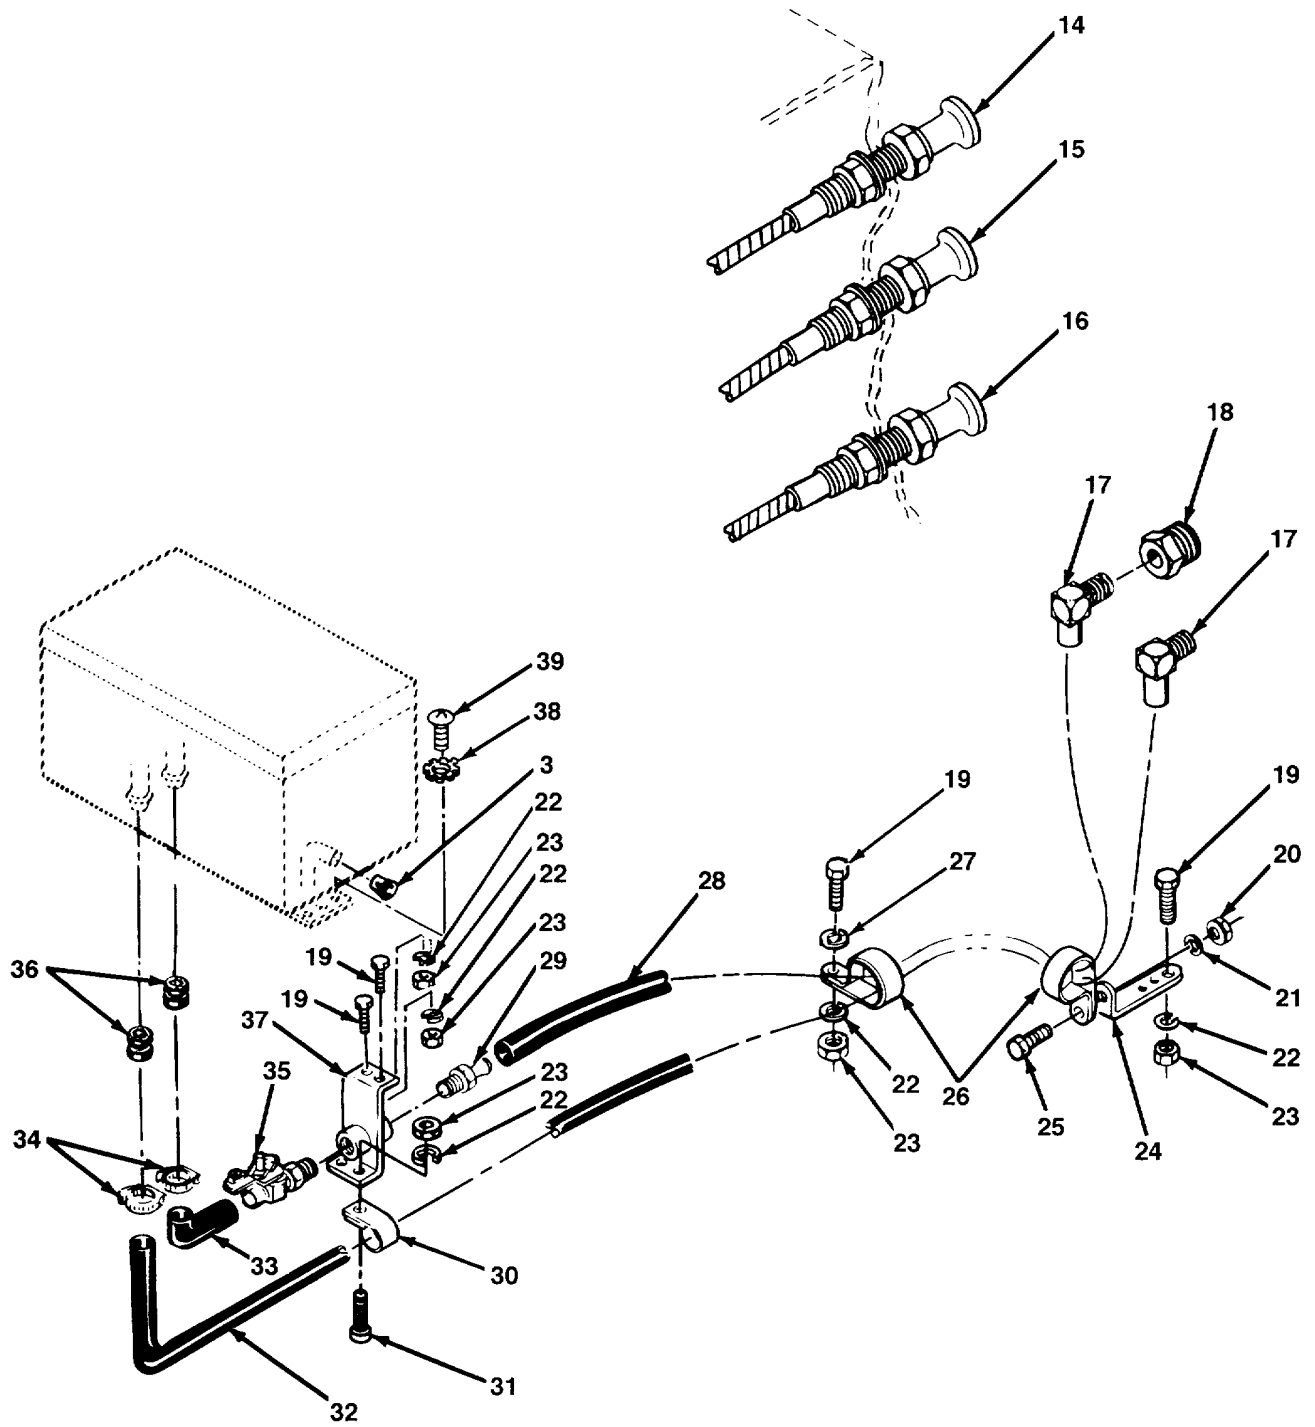

FIG. 399 HEATER INSTALLATION (SHEET 1 OF 2)

FIG. 399 HEATER INSTALLATION (SHEET 2 OF 2)

SECTION II

TM 9-2320-279-24P-2

(1) ITEM NO	(2) SMR CODE	(3) CAGEC	(4) PART NUMBER	(5) DESCRIPTION AND USABLE ON CODES (UOC)	(6) QTY
GROUP 2207 WINTERIZATION EQUIPMENT (STANDARD VEHICLE TYPE) FIG. 399 HEATER INSTALLATION					
1	PFOZZ	45152	1324150W	BOX ASSEMBLY, FRESH	1
2	PAOZZ	96906	MS35206-263	SCREW, MACHINE	14
3	PAOZZ	78553	C12044-017-4	PUSH ON NUT	2
4	PFOZZ	21102	HV023962	CLIP, HEATER.....	1
5	PAOZZ	45152	2467HX	SCREW, TAPPING	1
6	PFOZZ	45152	1324180	PLATE, DEFLECTOR	1
7	PAOZZ	96906	MS3367-7-9	STRAP, TIEDOWN, ELECT	10
8	MOOZZ	45152	32850AX51	HOSE, HEAT LH MAKE FROM HOSE, P/N	1
				22020	
9	MOOZZ	45152	32850AX30	HOSE, HEAT RH MAKE FROM HOSE, P/N.....	2
				22020	
10	MOOZZ	45152	32850A X36	HOSE, DEFROSTER MAKE FROM HOSE, P/N.....	1
				22020	
11	MOOZZ	45152	32850AX16	HOSE, DEFROSTER MAKE FROM HOSE, P/N.....	1
				22020	
12	MOOZZ	45152	32850AX14	HOSE, DEFROSTER MAKE FROM HOSE, P/N.....	1
				22020	
13	PFOZZ	96151	8632-4	SCREEN.....	1
14	PAOZZ	72055	24170	CONTROL ASSEMBLY, PU.....	1
15	PAOZZ	72055	24169	CONTROL ASSEMBLY, PU.....	1
16	PAOZZ	72055	24168	CONTROL ASSEMBLY, PU.....	1
17	PAOZZ	99103	23916-10-8	ELBOW, PIPE TO HOSE	2
18	PAOZZ	30780	1X1/2 PTR-B	BUSHING, PIPE	1
19	PAOZZ	45152	1842HX1	SCREW, CAP, HEXAGON H	4
20	PAOZZ	96906	MS35690-604	NUT, PLAIN, HEXAGON.....	1
21	PAOZZ	96906	MS35338-46	WASHER, LOCK	1
22	PAOZZ	96906	MS35338-44	WASHER, LOCK	5
23	PAOZZ	96906	MS51967-2	NUT, PLAIN, HEXAGON.....	5
24	PFOZZ	45152	3693FX2	BRACKET, ANGLE	1
25	PAOZZ	80204	B1821BH038C113N	SCREW, CAP, HEXAGON H	1
26	PAOZZ	75272	COV-2913	CLAMP, LOOP	2
27	PAOZZ	96906	MS27183-10	WASHER, FLAT.....	1
28	MOOZZ	45152	1343280	HOSE, NM, 74 IN MAKE FROM HOSE, P/N.....	1
				A52426-1C	
29	PFOZZ	24234	330034	ADAPTER, STRAIGHT, PI	1
30	PAOZZ	75272	COV-1313	CLAMP, LOOP	1
31	PAOZZ	45152	501AX1	BOLT, SELF-LOCKING.....	1
32	MOOZZ	81349	M62217/1-10	HOSE, NONMETALLIC MAKE FROM HOSE, ...	1
				P/N A52426-1C	
33	PAOZZ	07096	90-062	HOSE, PREFORMED	1
34	PAOZZ	72588	CT-9410	CLAMP, HOSE	6
35	PAOZZ	50922	H38C-2612	VALVE, CAB HEATER	1
36	PAOZZ	70485	2867	GROMMET, NONMETALLIC	2
37	PFOZZ	45152	1325050W	BRACKET, DOUBLE ANGL	1
38	PAOZZ	96906	MS45904-68	WASHER, LOCK	6
39	PAOZZ	45152	2872HX	SCREW, TAPPING	6

END OF FIGURE