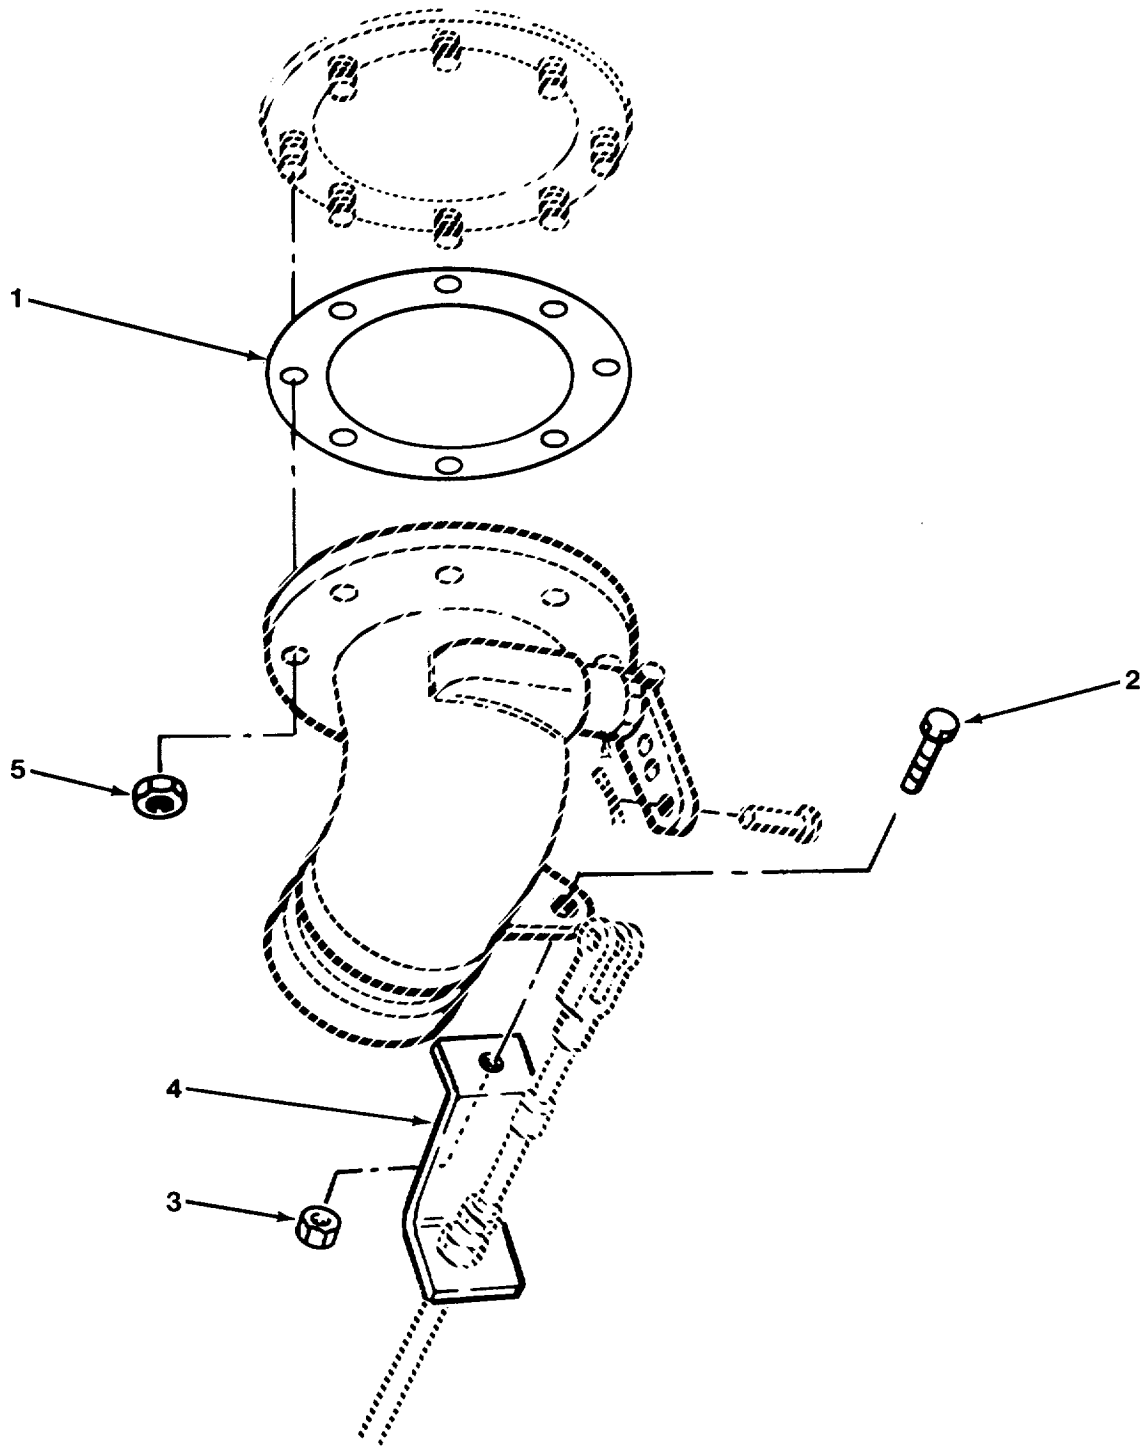

END OF FIGURE

FIG. 452 V1 EMERGENCY VALVE INSTALLATION

SECTION II

TM 9-2320-279-24P-2

(1) ITEM NO	(2) SMR CODE	(3) CAGEC	(4) PART NUMBER	(5) DESCRIPTION AND USABLE ON CODES (UOC)	(6) QTY
GROUP 7203 VALVE, FITTINGS, LINES FIG. 452 V1 EMERGENCY VALVE INSTALLATION					
1	PAOZZ	05443	10232E	GASKET UOC:H02, H07	1
2	PAOZZ	78500	S-268-1	BOLT, MACHINE UOC:H02, H07	1
3	PAOZZ	96906	MS51967-8	NUT, PLAIN, HEXAGON UOC:H02, H07	1
4	PFOZZ	17566	45A113	BRACKET, DOUBLE ANGL UOC:H02, H07	1
5	PAOZZ	96906	MS51971-5	NUT, PLAIN, HEXAGON UOC:H02, H07	8
END OF FIGURE					