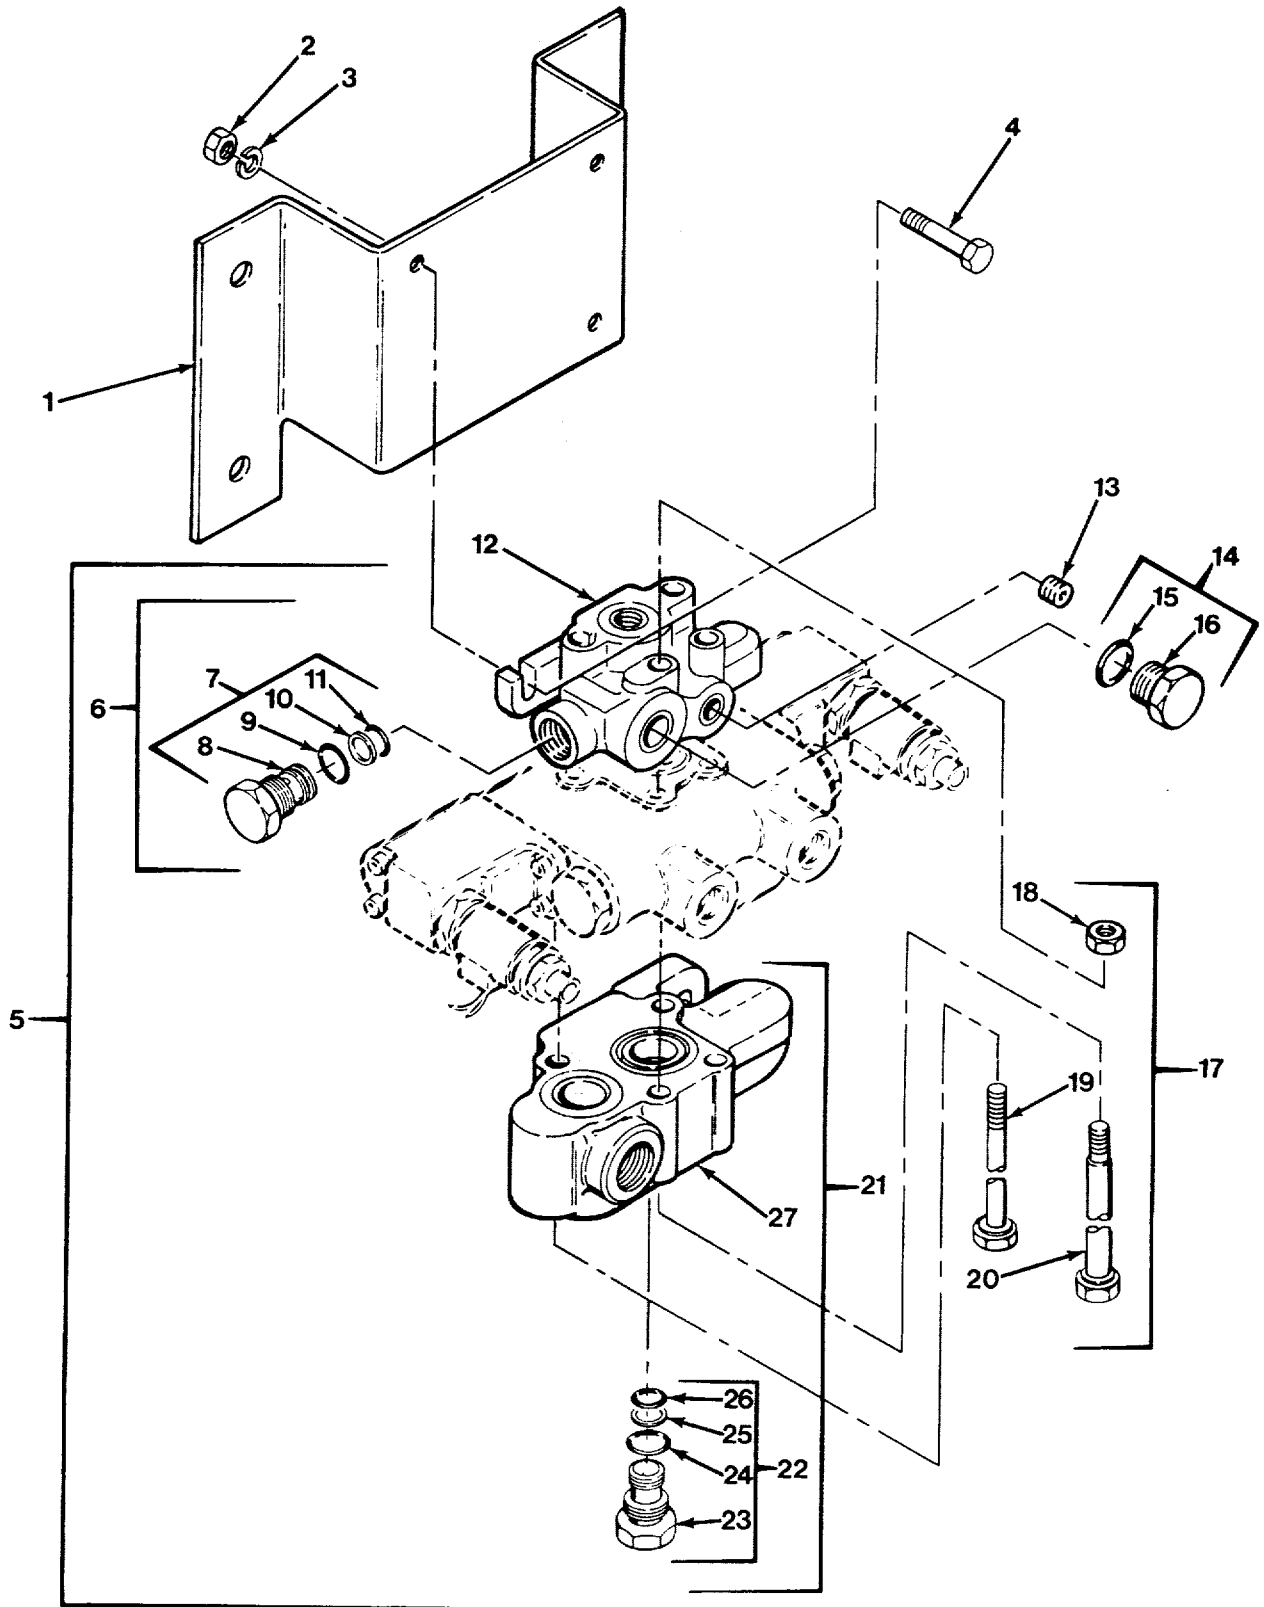

FIG.407 SELF RECOVERY WINCH SELECTOR VALVE

SECTION II					
(1)	(2)	(3)	(4)	(5)	(6)
ITEM NO	SMR CODE	CAGEC	PART NUMBER	DESCRIPTION AND USABLE ON CODES (UOC)	QTY
				GROUP 2402 MANIFOLD AND/OR CONTROL VALVES	
				FIG.407 SELF RECOVERY WINCH SELECTOR VALVE	
1	PAOZZ	96906	MS90728-66	SCREW, CAP, HEXAGON H USE WITH VALVE..... P/N 128160	2
				UOC: H01, H02, H03, H04, H05, H41	
2	PAOZZ	11341	128160	VALVE, LINEAR, DIRECT	1
				UOC: H01, H02, H03, H04, H05, H41	
3	PAOZZ	96906	MS35690-604	NUT, PLAIN, HEXAGON	2
				UOC: H01, H02, H03, H04, H05, H41	
4	PAOZZ	96906	MS35338-46	WASHER, LOCK	2
				UOC: H01, H02, H03, H04, H05, H41	
5	PAOZZ	45152	2181290	GUARD, SELECTOR	1
				UOC: H01, H02, H03, H04, H05, H41	
6	PAOZZ	11341	1A0768	KNOB	1
				UOC: H01, H02, H03, H04, H05, H41	
END OF FIGURE					