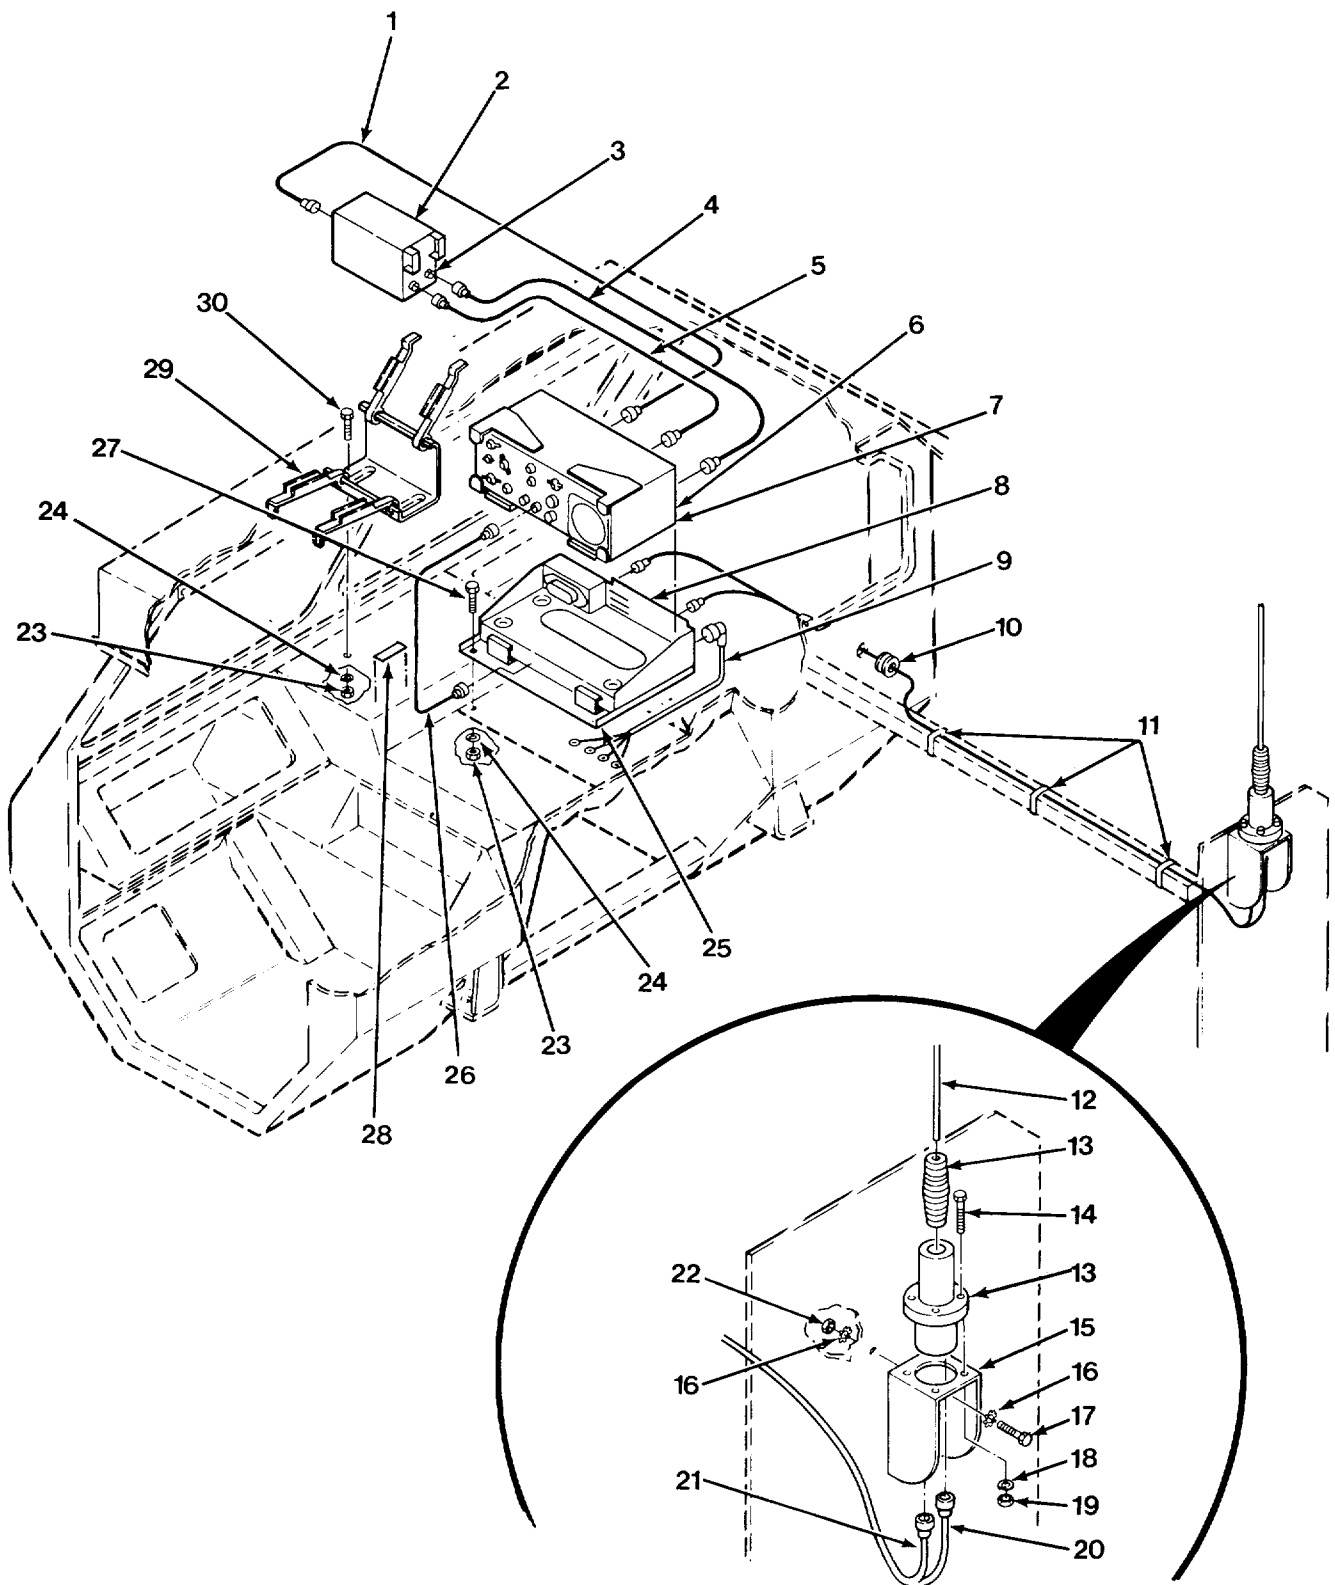

END OF FIGURE

FIG. 440 RADIO INSTALLATION

SECTION II

TM 9-2320-279-24P-2

(1) ITEM NO	(2) SMR CODE	(3) CAGEC	(4) PART NUMBER	(5) DESCRIPTION AND USABLE ON CODES (UOC)	(6) QTY
GROUP 68 CONTROL PANELS AND CONTROL COMPONENTS GROUP 6809 RADIO TELEPHONE SYSTEM FIG. 440 RADIO INSTALLATION					
1	PAOFF	80063	SM-D-9306843FT	CABLE ASSEMBLY, SPEC.....	1
2	PAOZZ	98230	0N241700	SPEECH EQUIPMENT.....	1
3	PAOZZ	98230	0N241780	VPA ASSEMBLY.....	1
4	PAOFZ	80063	SM-D-9306834FT	CABLE ASSEMBLY, SPEC.....	1
5	PAOFF	80063	SM-D-9306824FT	CABLE ASSEMBLY, SPEC.....	1
6	PAOZZ	80063	PPL4319	RADIO SET.....	1
7	PAOHH	80063	SC-DL-454800AND SM-D-454880	AMPLIFIER-POWER SUP.....	1
8	PAOFH	80063	SM-D-415990	MOUNTING.....	1
9	PAOZZ	80058	CX4720VRC3FT	CABLE ASSEMBLY, POWE.....	1
10	PAOZZ	71296	11738	GROMMET, NONMETALLIC.....	1
11	PAOZZ	80063	PPL914	HARDWARE KIT, ELECTR.....	V
12	PAOZZ	80063	SCC446180	ANTENNA TIP ASSEMBL.....	1
13	PAOHD	80063	SM-D-542001	ANTENNA.....	1
14	PAOZZ	45152	462B01	SCREW, CAP, HEXAGON H.....	4
15	XDOZZ	80063	SCD189023	SUPPORT ASSEMBLY.....	1
16	PAOZZ	96906	MS45904-68	WASHER, LOCK.....	8
17	PAOZZ	96906	MS90725-6	SCREW, CAP, HEXAGON H.....	4
18	PAOZZ	96906	MS35338-46	WASHER, LOCK.....	4
19	PAOZZ	96906	MS35690-604	NUT, PLAIN, HEXAGON.....	4
20	PAOZZ	80058	CG1773BU15FT	CABLE ASSEMBLY, RADI.....	1
21	PAOZZ	80058	CX-4722A/VRC15FT	CABLE ASSEMBLY, SPEC.....	1
22	PAOZZ	96906	MS51967-2	NUT, PLAIN, HEXAGON.....	4
23	PAOZZ	96906	MS35691-13	NUT, PLAIN, HEXAGON.....	9
24	PAOZZ	96906	MS35338-45	WASHER, LOCK.....	18
25	PAOHZ	80063	SC-F-930691A	INTERCONNECTING BOX.....	1
26	XDOFF	80063	SM-D-930686	CABLE ASSEMBLY, SPEC.....	1
27	PAOZZ	96906	MS90726-36	SCREW, CAP, HEXAGON H.....	5
28	PFOZZ	80063	SCB279936	MARKER, IDENTIFICATI.....	1
29	PAOZZ	80063	SC-D-884714	MOUNTING BASE, ELECT.....	1
30	PAOZZ	96906	MS90727-32	BOLT, MACHINE.....	9