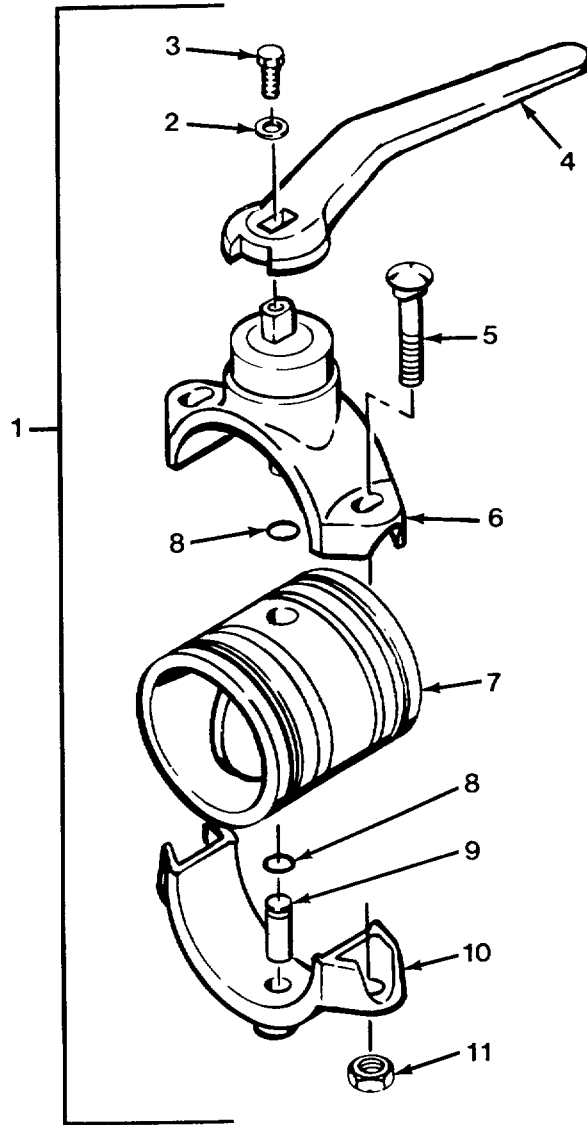

END OF FIGURE

FIG. 451 V3 SUCTION LINE VALVE/V17 GRAVITY VALVE

SECTION II

TM 9-2320-279-24P-2

(1) ITEM NO	(2) SMR CODE	(3) CAGEC	(4) PART NUMBER	(5) DESCRIPTION AND USABLE ON CODES (UOC)	(6) QTY
GROUP 7203 VALVE, FITTINGS, LINES FIG. 451 V3 SUCTION LINE VALVE/V17 GRAVITY VALVE					
1	PAOHH	79154	4SST700-T	VALVE, BUTTERFLY UOC:H02, H07	2
2	PAHZZ	96906	MS27183-9	.WASHER, FLAT UOC:H02, H07	1
3	PAHZZ	80204	B1821BH031C050N	.BOLT, MACHINE UOC:H02, H07	1
4	PAHZZ	79154	BFVR-700-B-4IN	.LEVER, MANUAL CONTRO UOC:H02, H07	1
5	PAHZZ	79154	BFVR-700-17-4IN	.BOLT, SQUARE NECK UOC:H02, H07	2
6	PAHZZ	79154	BFVR-700-2A-4IN	.PARTS KIT, BUTTERFLY UOC:H02, H07	1
7	PAHZZ	79154	BFVR-700-1-D-4IN	.PARTS KIT, BUTTERFLY UOC:H02, H07	1
8	PAHZZ	79154	BFVR-700-13-4IN	.PACKING, PREFORMED..... UOC:H02, H07	2
9	PAHZZ	79154	BFVR-700-6-4IN	.STEM, FLUID VALVE UOC:H02, H07	1
10	PFHZZ	79154	BFVR-700-2-4IN	.BODY, VALVE UOC:H02, H07	1
11	PAHZZ	79154	BFVR-700-18-4IN	.NUT, PLAIN, HEXAGON UOC:H02, H07	2