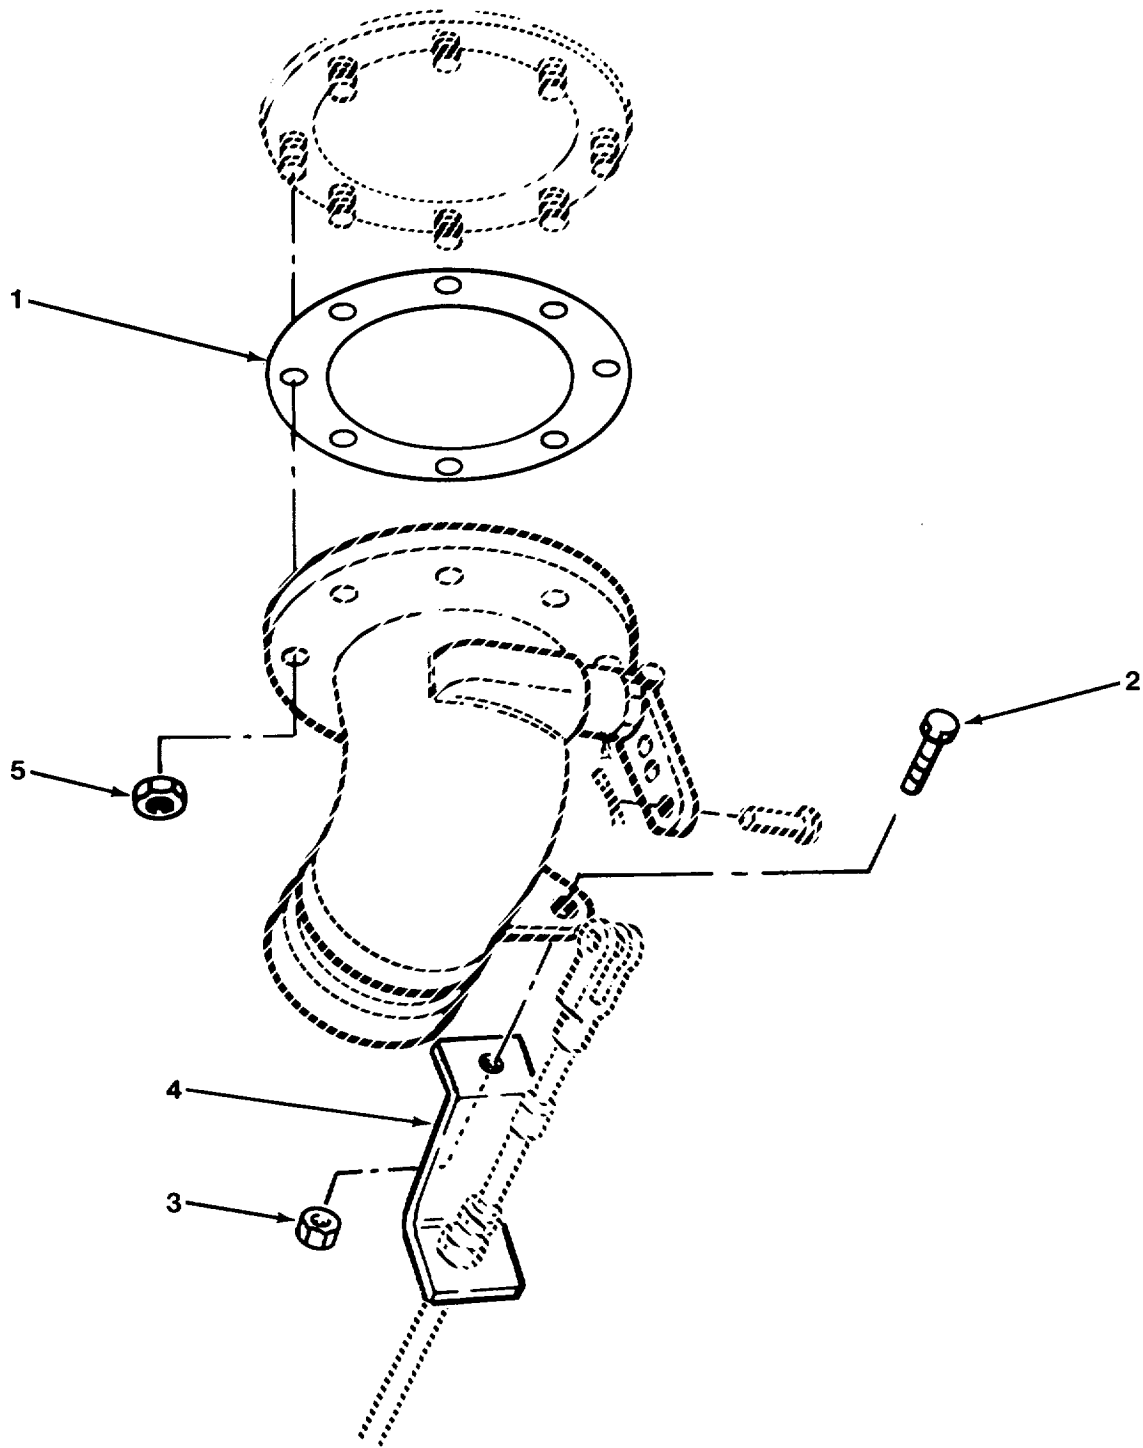

END OF FIGURE

FIG. 452 V1 EMERGENCY VALVE INSTALLATION

SECTION II

TM 9-2320-279-24P-2

(1) ITEM NO	(2) SMR CODE	(3) CAGEC	(4) PART NUMBER	(5) DESCRIPTION AND USABLE ON CODES (UOC)	(6) QTY
GROUP 7203 VALVE, FITTINGS, LINES FIG. 452 V1 EMERGENCY VALVE INSTALLATION					
1	PAOZZ	05443	10232E	GASKET UOC:H02, H07	1
2	PAOZZ	78500	S-268-1	BOLT, MACHINE UOC:H02, H07	1
3	PAOZZ	96906	MS51967-8	NUT, PLAIN, HEXAGON UOC:H02, H07	1
4	PFOZZ	17566	45A113	BRACKET, DOUBLE ANGL UOC:H02, H07	1
5	PAOZZ	96906	MS51971-5	NUT, PLAIN, HEXAGON UOC:H02, H07	8
END OF FIGURE					