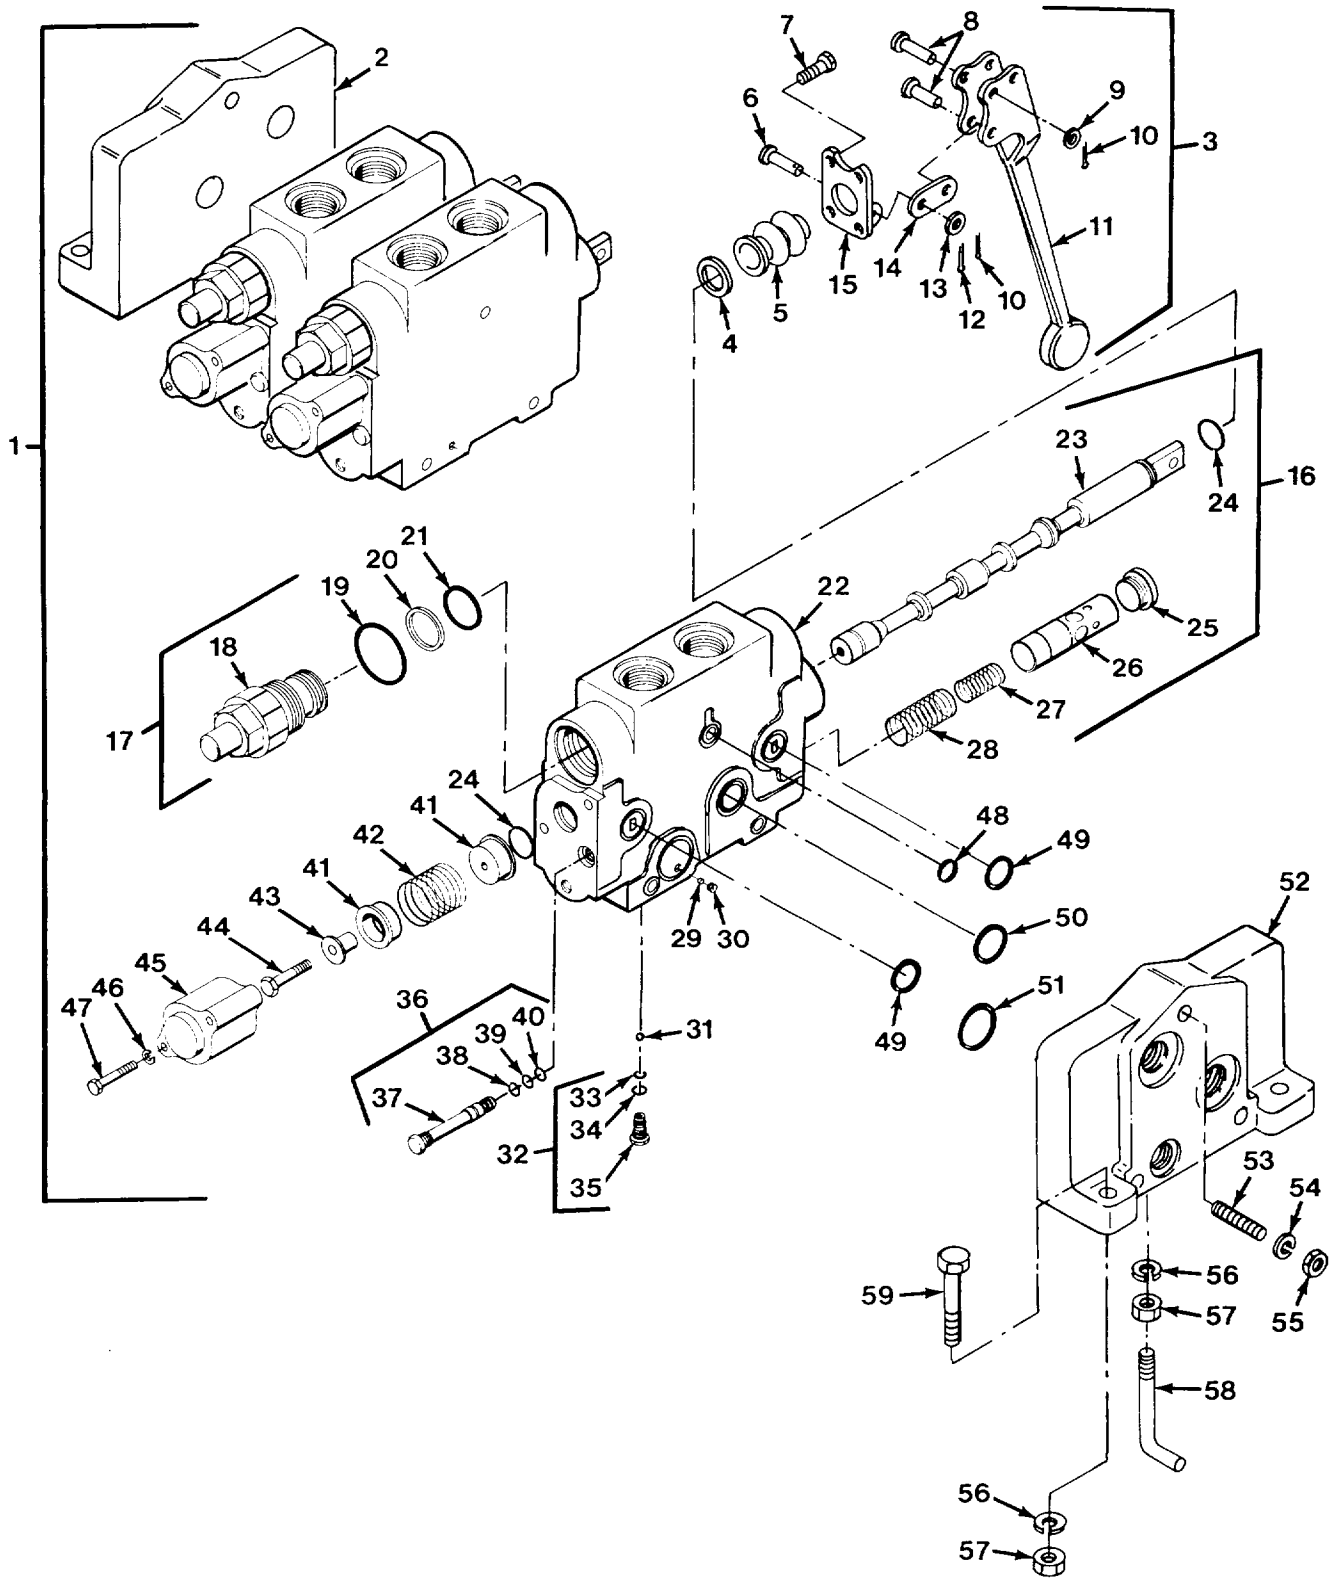

END OF FIGURE

FIG.411 RETRIEVER CONTROL VALVE - M984A1

SECTION II					
(1)	(2)	(3)	(4)	(5)	(6)
ITEM NO	SMR CODE	CAGEC	PART NUMBER	DESCRIPTION AND USABLE ON CODES (UOC)	QTY
				GROUP 2402 MANIFOLD AND/OR CONTROL VALVES FIG.411 RETRIEVER CONTROL VALVE - M984A1	
1	PAOFF	58114	1602-002-066	VALVE, LINEAR, DIRECT UOC: H40	1
2	PFFZZ	58114	1602-043-013	.COVER, ACCESS UOC: H40	1
3	XDOOO	58114	1601-635-040	..DUST COVER & LEVER UOC: H40	3
4	PAOZZ	58114	16-02-072-001	..FILTER ELEMENT, FLUI UOC: H40	1
5	PAOZZ	58114	16-02-044-001	..DEFLECTOR, DIRT AND UOC: H40	1
6	PAOZZ	58114	69114-001	..PIN, STRAIGHT, HEADED UOC: H40	1
7	PAOZZ	58114	60105-001	..SCREW, SELF-LOCKING UOC: H40	2
8	PAOZZ	58114	69114-002	..PIN, STRAIGHT, HEADED..... UOC: H40	2
9	PAOZZ	58114	61107-0011	..WASHER, FLAT UOC: H40	2
10	PAOZZ	96906	MS24665-351	..PIN, COTTER UOC: H40	2
11	PAOZZ	58114	16-01-063-004	..LEVER, MANUAL CONTRO UOC: H40	1
12	PAOZZ	96906	MS24665-132	..PIN, COTTER UOC: H40	1
13	PAOZZ	58114	61201-005	..WASHER, FLAT UOC: H40	1
14	PFOZZ	58114	16-01-049-006	..LEVER, REMOTE CONTRO UOC: H40	1
15	PFOZZ	58114	16-01-067-012	..BRACKET, EYE, ROTATIN UOC: H40	1
16	PAFFF	58114	1602-552-248	.VALVE, LINEAR, DIRECT #1 AND #2 SPOOLS UOC: H40	2
16	PAFFF	58114	1602-552-249	.VALVE, LINEAR, DIRECT #3 SPOOL UOC: H40	1
17	PAFFF	58114	16-97-030-005	..VALVE, SAFETY RELIEF PRESSURE SET AT 300 PSI #1 AND #2 SPOOLS UOC: H40	2
17	PAFFF	58114	16-97-250-005	..VALVE, SAFETY RELIEF PRESSURE SET AT 2500 PSI #3 SPOOL PORT B UOC: H40	1
17	PAFFF	58114	16-97-040-005	..VALVE, SAFETY RELIEF PRESSURE SET AT 400 PSI #3 SPOOL PORT A UOC: H40	1
18	PAFFF	54035	CBGG-LCN	...CARTRIDGE, VALVE UOC: H40	1