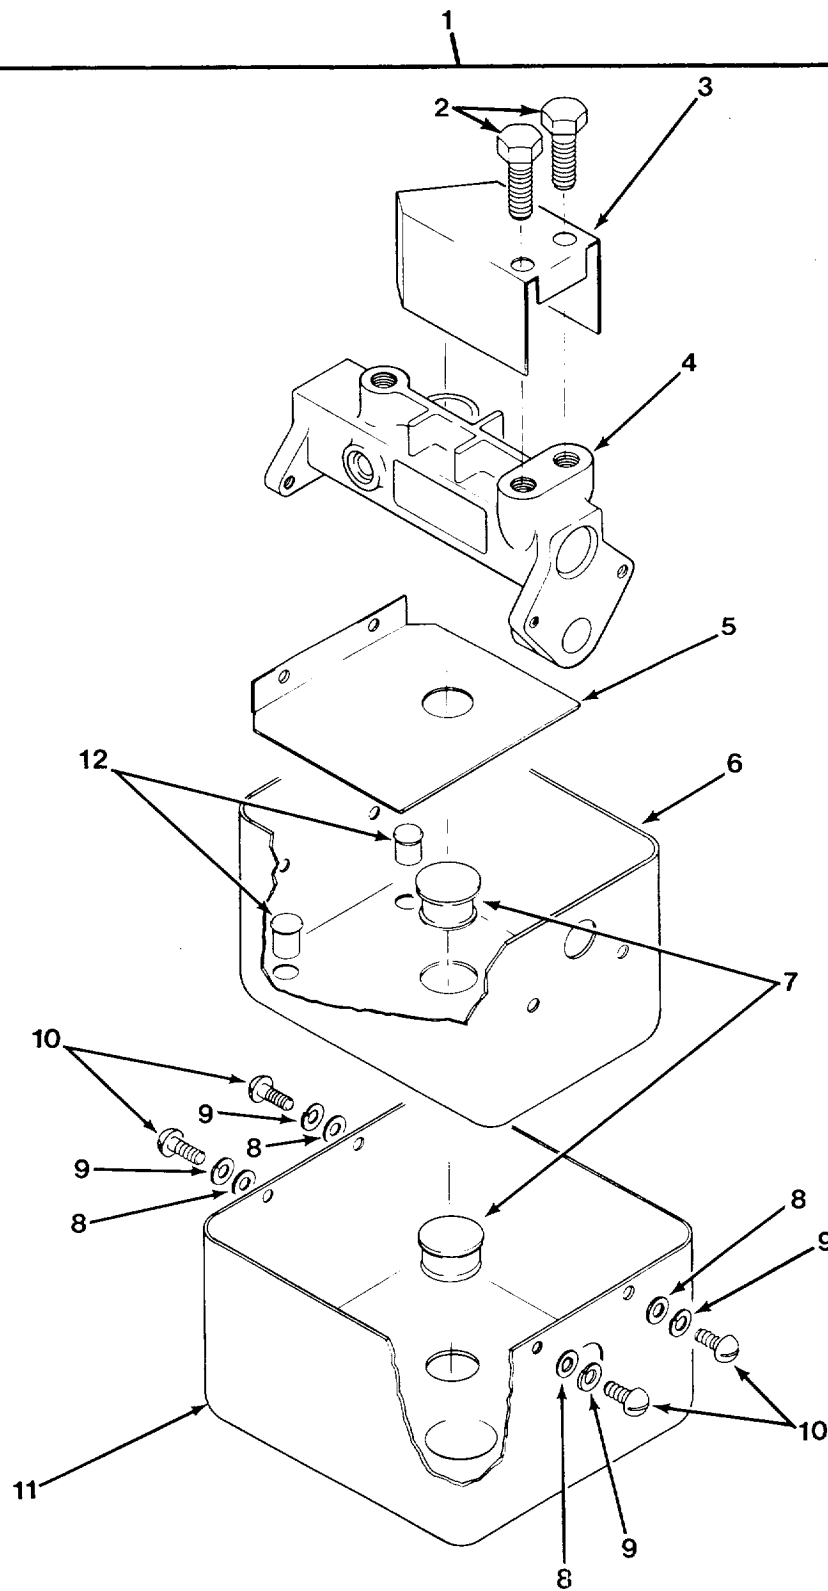

FIG. 460 V19 JET LEVEL SENSOR ASSEMBLY

SECTION II

TM 9-2320-279-24P-2

(1) ITEM NO	(2) SMR CODE	(3) CAGEC	(4) PART NUMBER	(5) DESCRIPTION AND USABLE ON CODES (UOC)	(6) QTY
GROUP 7203 VALVE, FITTINGS, LINES FIG. 460 V19 JET LEVEL SENSOR ASSEMBLY					
1	PAOHH	79318	F613CD	SENSOR, LIQUID FLOW UOC:H02, H07	1
2	PAOZZ	80204	B1821BH031C050N	.BOLT, MACHINE UOC:H02, H07	2
3	PFHZZ	45152	2BA153	.SHIELD, SENSOR UOC:H02, H07	1
4	PFHZZ	79318	2672334	.BODY ASSEMBLY, SENSO..... UOC:H02, H07	1
5	XDHZZ	64548	2722229	.SENSOR, DEFLECTOR, FL..... UOC:H02, H07	1
6	PAHZZ	79318	2672335	.CAN, PRECHECK, SENSOR..... UOC:H02, H07	1
7	PAHZZ	61864	48172	.BUTTON, PLUG UOC:H02, H07	2
8	PAHZZ	88044	AN960C10	.WASHER, FLAT UOC:H02, H07	4
9	PAHZZ	96906	MS35338-43	.WASHER, LOCK UOC:H02, H07	4
10	PAHZZ	96906	MS35207-263	.SCREW, MACHINE UOC:H02, H07	4
11	XAHZZ	64548	2672336	.CAN-COLLECTOR, SENSO..... UOC:H02, H07	1
12	PAHZZ	61864	SS51071	.BUTTON, PLUG UOC:H02, H07	4

END OF FIGURE