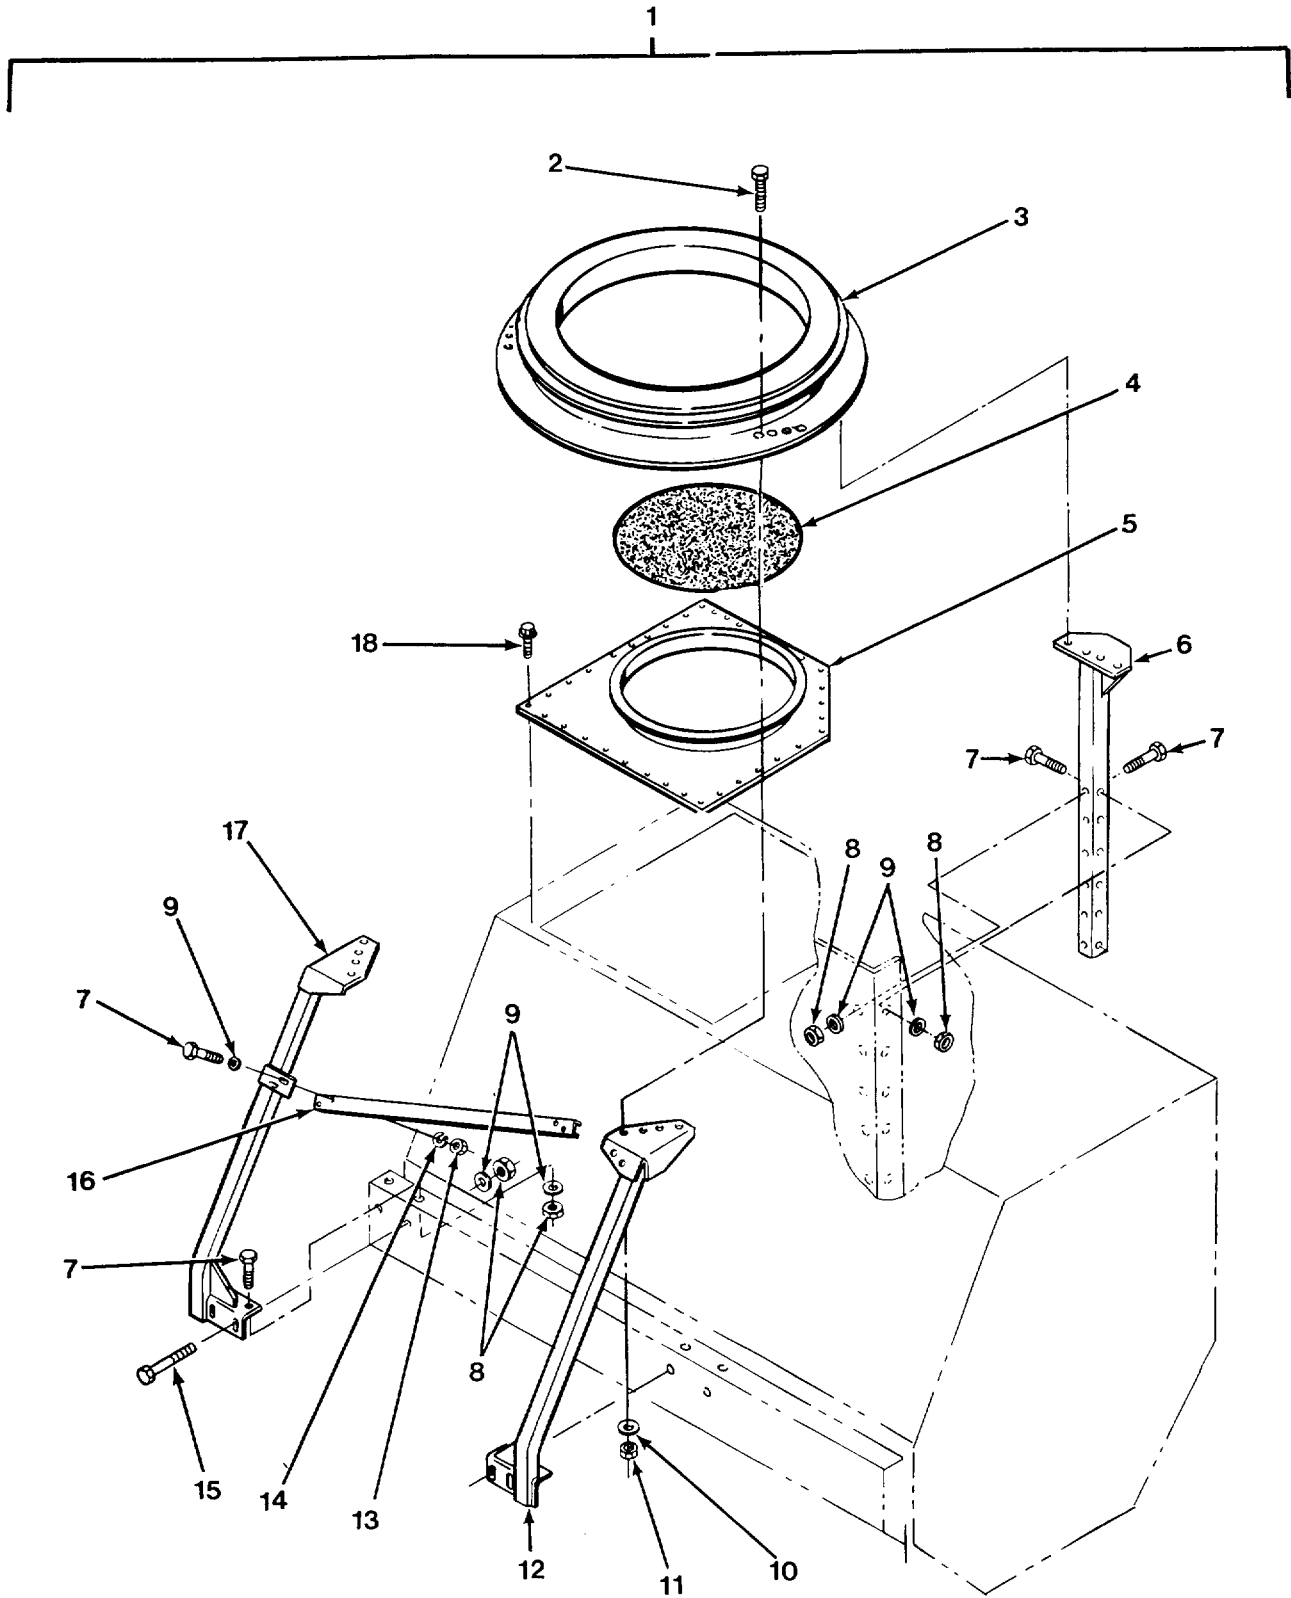

END OF FIGURE

FIG. 433 MACHINE GUN RING

SECTION II

(1) ITEM NO	(2) SMR CODE	(3) CAGEC	(4) PART NUMBER	(5) DESCRIPTION AND USABLE ON CODES (UOC)	(6) QTY
GROUP 3401 PRIMARY ARMAMENT FIG. 433 MACHINE GUN RING					
1	PAOOO	19207	5705587	MACHINE GUN MOUNT K KIT HEMTT	1
2	PAOZZ	80204	B1821BH050C150N	.SCREW, CAP, HEXAGON H	12
3	PFOFF	19204	7012810-3	.MOUNT, MACHINE GUN	1
4	PAOZZ	19207	11588805	.COVER, HATCH	1
5	PFOZZ	45152	1326660W	.HATCH RING ASSEMBLY	1
6	PFOZZ	45152	1326760W	.SUPPORT ASSY, REAR	1
7	PAOZZ	78500	S-268-1	.BOLT, MACHINE	20
8	PAOZZ	96906	MS17829-6C	.NUT, SELF-LOCKING, HE	18
9	PAOZZ	96906	MS27183-14	.WASHER, FLAT	22
10	PAOZZ	96906	MS27183-18	.WASHER, FLAT	12
11	PAOZZ	82458	TLA-1213-GRC	.NUT, SELF-LOCKING, HE	12
12	PFOZZ	45152	1328540W	.FRONT SUPPORT ASSEM	1
13	PAOZZ	96906	MS35690-604	.NUT, PLAIN, HEXAGON	4
14	PAOZZ	96906	MS35338-46	.WASHER, LOCK	4
15	PAOZZ	80204	B1821BH038C450N	.SCREW, CAP, HEXAGON H	2
16	PFOZZ	45152	1358880	.CHANNEL, FRONT SUPPO	1
17	PFOZZ	45152	1328550W	.BRACKET, ENGINE ACCE	1
18	PAOZZ	93907	234-94880-382	.SCREW, TAPPING	34