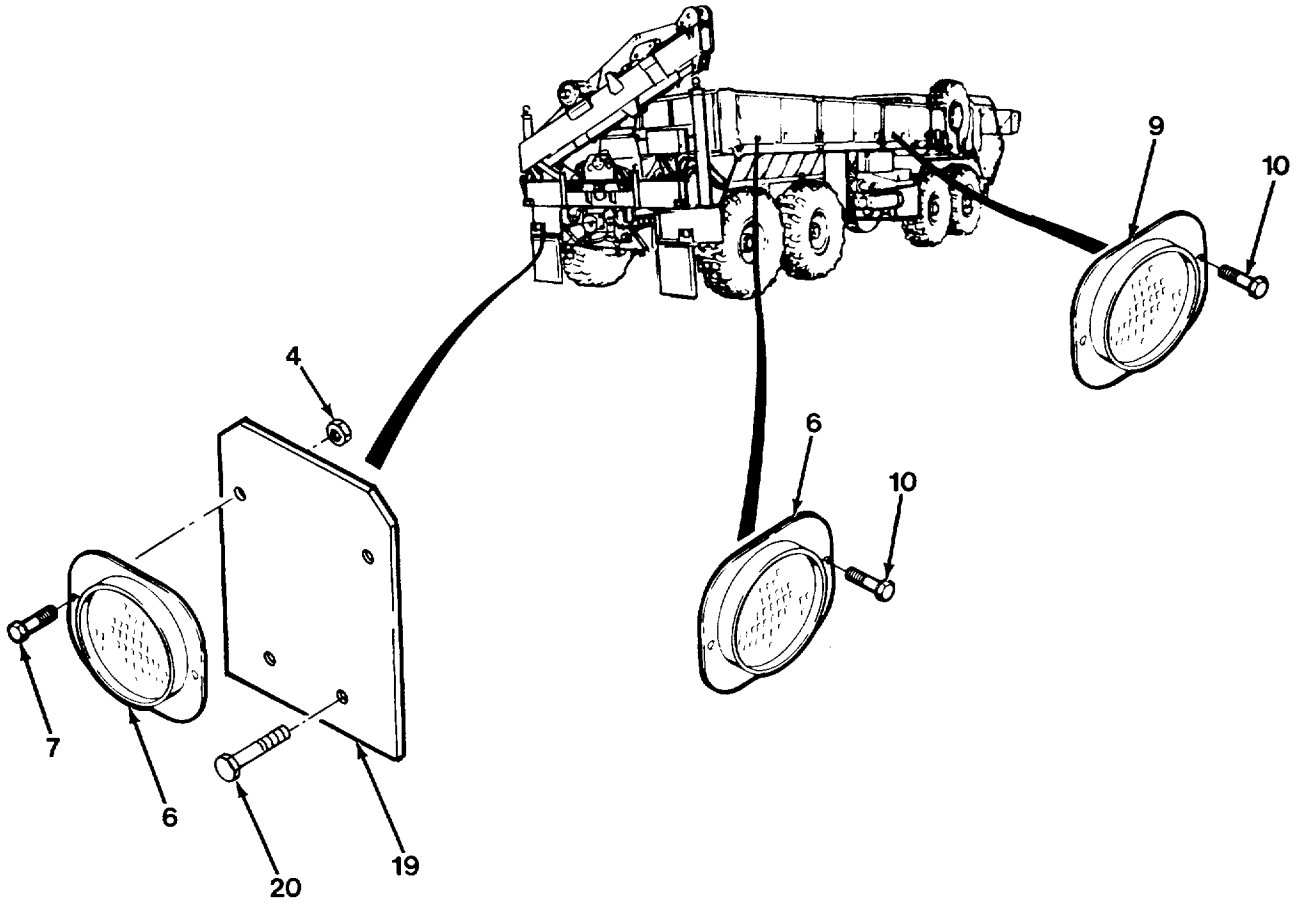

FIG. 394 REFLECTORS (SHEET 3 OF 3)