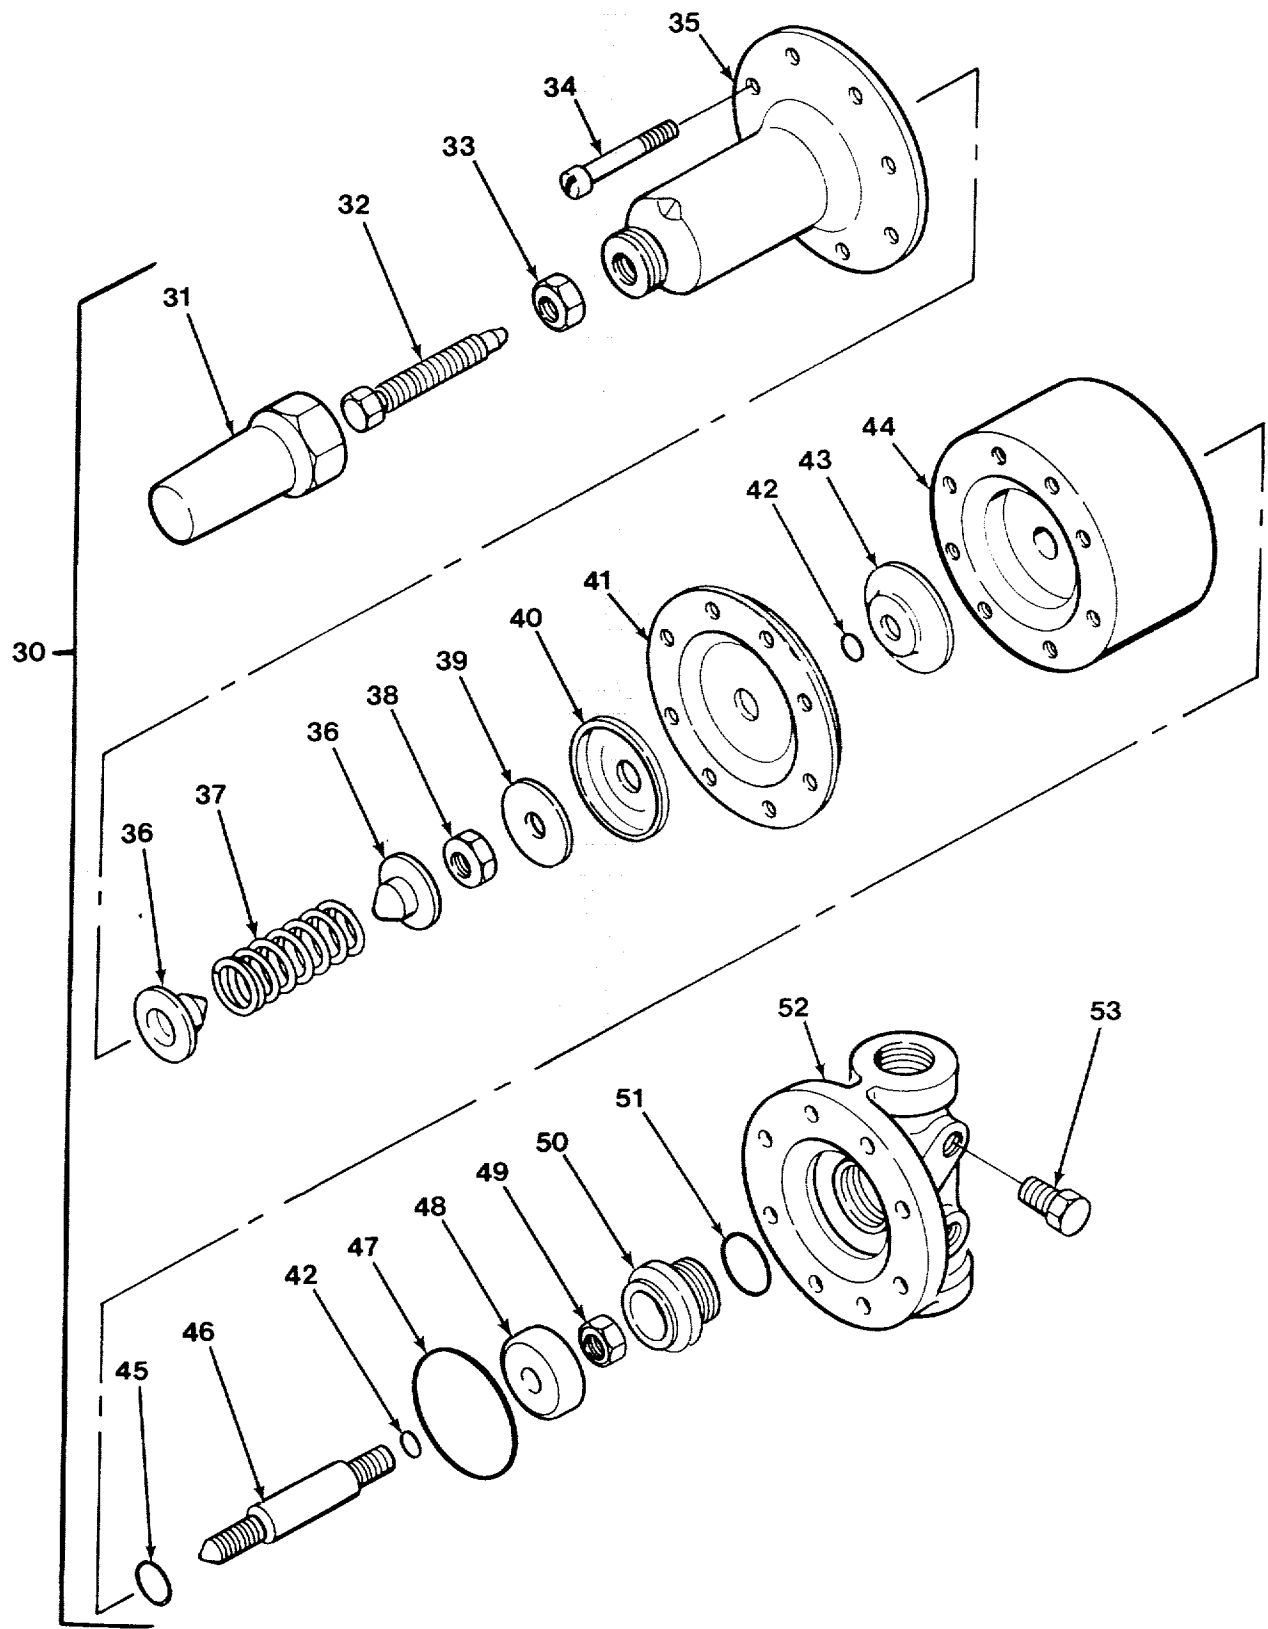

END OF FIGURE

FIG. 470 V4 RELIEF VALVE (SHEET 1 OF 3)

FIG. 470 V4 RELIEF VALVE (SHEET 2 OF 3)

FIG. 470 V4 RELIEF VALVE (SHEET 3 OF 3)

SECTION II					
(1)	(2)	(3)	(4)	(5)	(6)
ITEM NO	SMR CODE	CAGEC	PART NUMBER	DESCRIPTION AND USABLE ON CODES (UOC)	QTY
GROUP 7203 VALVE, FITTINGS, LINES					
FIG. 470 V4 RELIEF VALVE					
1	PAOFF	17566	45A391	VALVE, RELIEF, PRESSU UOC: H02, H07	1
2	PAOFF	17566	45A391-P2	.INDICATOR, SIGHT, LIQ UOC: H02, H07	1
3	PAFZZ	17566	45A391-P28	..SCREW, MACHINE UOC: H02, H07	1
4	PAFZZ	17566	45A391-P31	..WASHER, FLAT UOC: H02, H07	1
5	XAFZZ	17566	45A391-P26	..HOUSING, SIGHT GLASS UOC: H02, H07	1
6	PAFZZ	17566	45A391-P29	..GASKET UOC: H02, H07	2
7	PAFZZ	17566	45A391-P30	..TUBING, GLASS UOC: H02, H07	1
8	PAFZZ	17566	45A391-P25	..ADAPTER, STRAIGHT, PI UOC: H02, H07	1
9	PAFZZ	17566	45A391-P27	..STEM, FLUID VALVE UOC: H02, H07	1
10	PAFFF	17566	45A391-P63	..STRAINER, SEDIMENT UOC: H02, H07	1
11	PAOZZ	17566	45A391-P58	..PLUG, PIPE UOC: H02, H07	1
12	PAOZZ	17566	45A391-P60	..PLUG, PIPE UOC: H02, H07	1
13	PAOZZ	17566	45A391-P56	..PACKING, PREFORMED UOC: H02, H07	1
14	PAOZZ	17566	45A391-P61	..STRAINER, SEDIMENT UOC: H02, H07	1
15	PAFZZ	17566	45A391-P55	..PACKING, PREFORMED UOC: H02, H07	1
16	PAFZZ	17566	45A391-P62	..PLUG, PIPE UOC: H02, H07	1
17	PAFZZ	96906	MS51504A6-6S	.ELBOW, PIPE TO TUBE UOC: H02, H07	4
18	PAFZZ	96906	MS51504-A4S	.ELBOW, PIPE TO TUBE UOC: H02, H07	2
19	PAFZZ	88044	AN911-3J	.NIPPLE, PIPE..... UOC: H02, H07	2
20	PAFZZ	17566	45A391-P1-5J	.ELBOW, PIPE UOC: H02, H07	1
21	PAFZZ	17566	45A391-P1-5D	.REDUCER, PIPE UOC: H02, H07	2
22	PFFZZ	17566	45A391-P1-5C	.TUBE, BENT, METALLIC UOC: H02, H07	1
23	PFFZZ	17566	45A391-P1-5M	.TUBE, BENT, METALLIC UOC: H02, H07	1
24	PFFZZ	17566	45A391-P1-I	.TUBE, BENT, METALLIC UOC: H02, H07	1