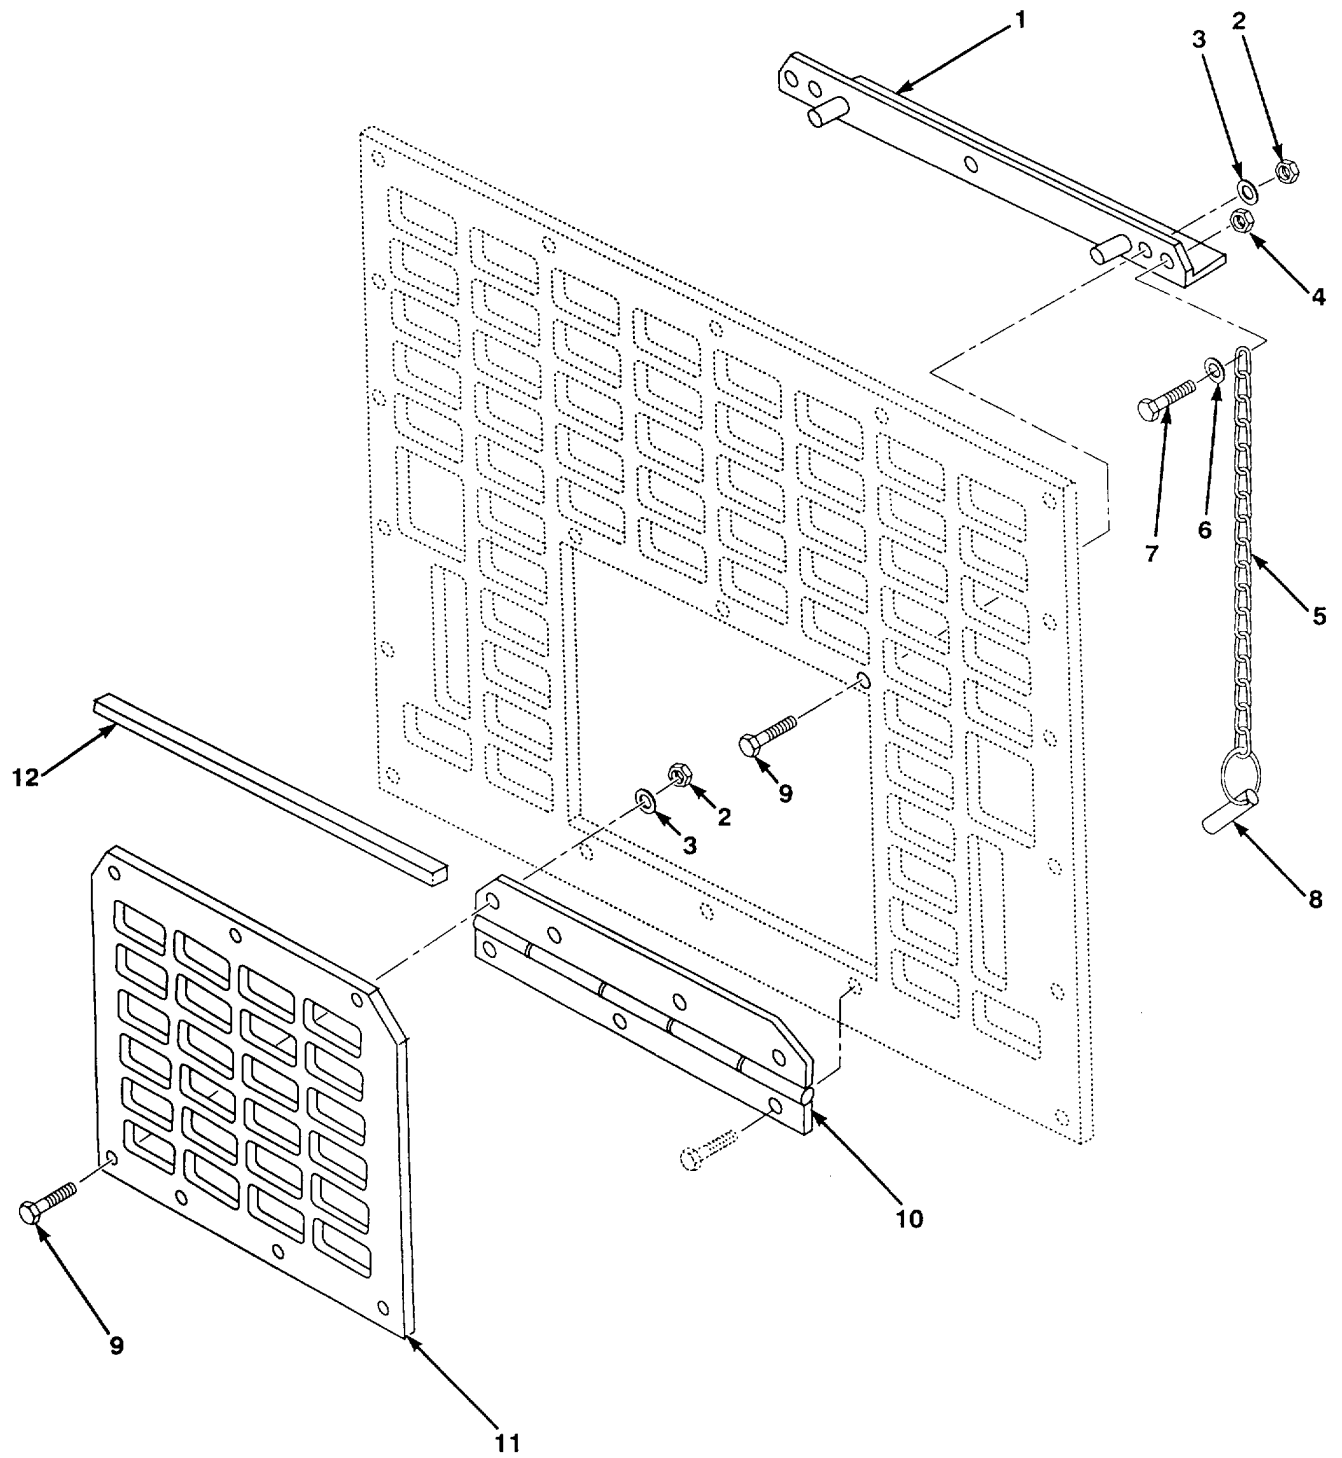

END OF FIGURE

FIG. 428 ARCTIC KIT GRILLE

SECTION II

(1) ITEM NO	(2) SMR CODE	(3) CAGEC	(4) PART NUMBER	(5) DESCRIPTION AND USABLE ON CODES (UOC)	(6) QTY
GROUP 3303 WINTERIZATION KITS FIG. 428 ARCTIC KIT GRILLE					
1	PAOZZ	45152	1970100W	STIFFENER	1
2	PAOZZ	35510	2771	NUT, PLAIN, HEXAGON SIZE	7
3	PAOZZ	35510	2523	WASHER, LOCK	7
4	PAOZZ	72962	SN-104-NM-22	NUT, SELF-LOCKING, HE	2
5	MOOZZ	45152	1394510-8	CHAIN MAKE FROM P/N 031-0424	2
				(80535), 8IN	
6	PAOZZ	96906	MS27183-42	WASHER, FLAT.....	2
7	PAOZZ	45152	1503690	SCREW, MACHINE	2
8	PAOZZ	0J7N2	LP0800	PIN, QUICK RELEASE	2
9	PAOZZ	11757	378429-8	BOLT, SELF-LOCKING.....	7
10	PAOZZ	45152	1970120	HINGE, DOOR	1
11	PAOZZ	45152	1970140	DOOR, GRILLE	1
12	MOOZZ	45152	1440990-17	RUBBER MAKE FROM RUBBER P/N	1
				2-10004-00	