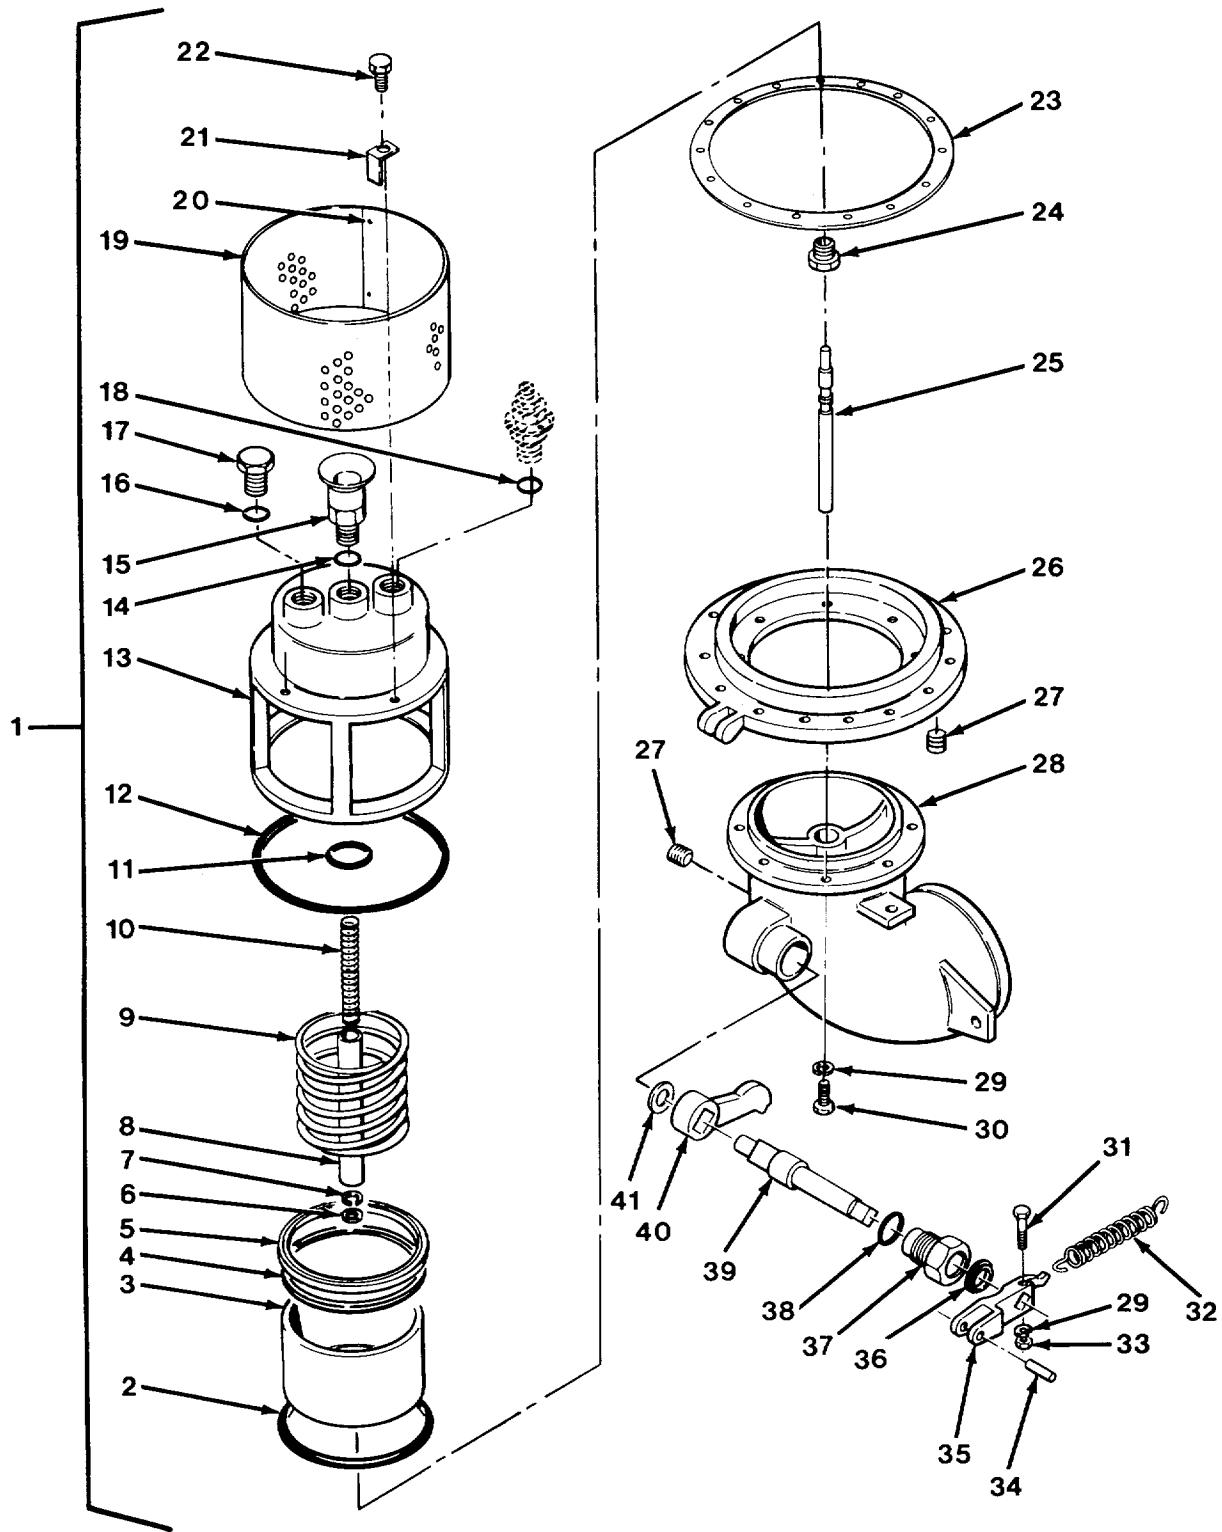

SECTION II

TM 9-2320-279-24P-2

(1) ITEM NO	(2) SMR CODE	(3) CAGEC	(4) PART NUMBER	(5) DESCRIPTION AND USABLE ON CODES (UOC)	(6) QTY
GROUP 7203 VALVE, FITTINGS, LINES FIG. 455 V10 BOTTOM LOAD INSTALLATION					
1	PAOZZ	96906	MS35691-39	NUT, PLAIN, HEXAGON..... UOC:H02, H07	8
2	PAOZZ	16069	2753351-101	GASKET UOC:H02, H07	1
3	PAOZZ	96906	MS171658	PIN, SPRING UOC:H02, H07	1
4	PAOZZ	17566	45A228-P4	PIPE ASSEMBLY, VENT UOC:H02, H07	1
5	PAOZZ	96906	MS35338-139	WASHER, LOCK UOC:H02, H07	16
6	PAOZZ	96906	MS35650-3254	NUT, PLAIN, HEXAGON UOC:H02, H07	16
7	PFOZZ	17566	45A225-P44	DEFLECTOR, DIRT AND UOC:H02, H07	1
END OF FIGURE					

FIG. 456 V10 BOTTOM LOAD VALVE ASSEMBLY