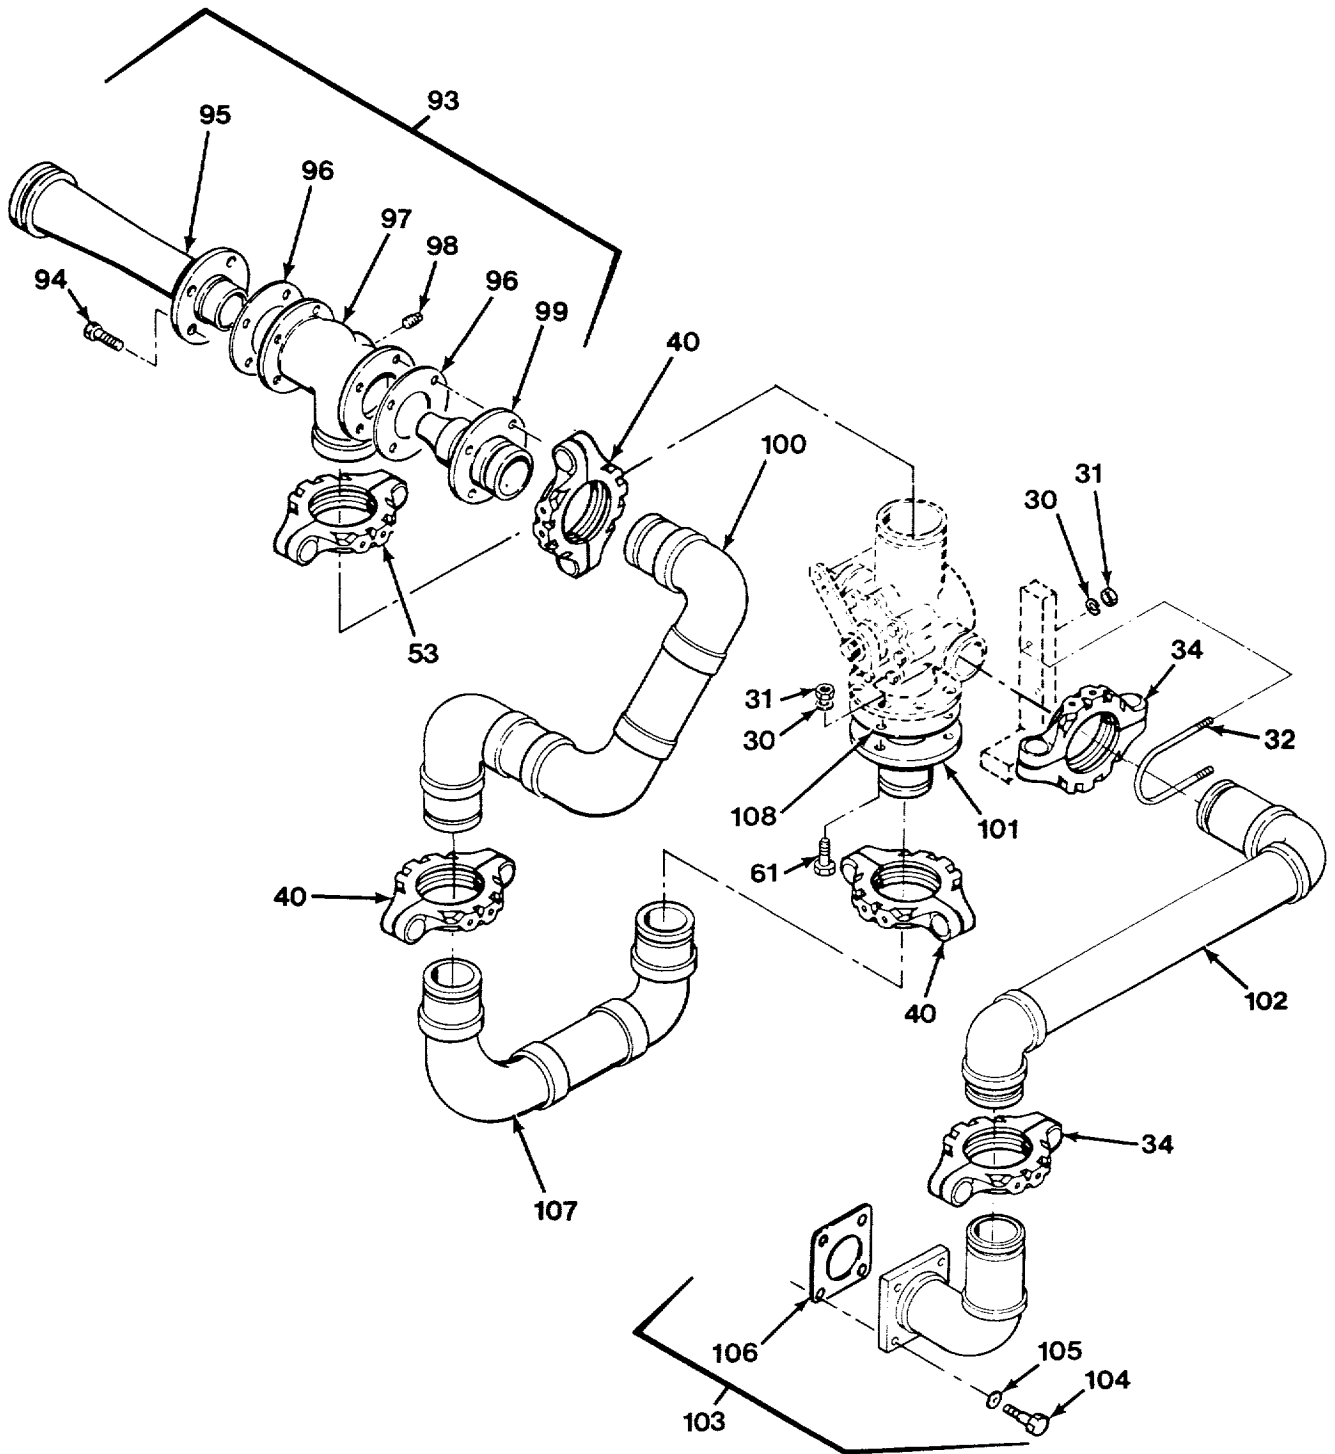

FIG. 449 MODULE PIPING INSTALLATION (SHEET 5 OF 6)

FIG. 449 MODULE PIPING INSTALLATION (SHEET 6 OF 6)

SECTION II

TM 9-2320-279-24P-2

(1) ITEM NO	(2) SMR CODE	(3) CAGEC	(4) PART NUMBER	(5) DESCRIPTION AND USABLE ON CODES (UOC)	(6) QTY
GROUP 7203 VALVE, FITTINGS, LINES FIG. 449 MODULE PIPING INSTALLATION					
1	PAOZZ	17566	45A252-P3	BOLT, U UOC:H02, H07	3
2	PFOZZ	17566	45A279	PIPE ASSEMBLY, METAL UOC:H02, H07	1
3	PGOZZ	17566	45A088	BRACKET, ANGLE UOC:H02, H07	1
4	PAOZZ	96906	MS35338-48	WASHER, LOCK UOC:H02, H07	8
5	PAOZZ	96906	MS51967-14	NUT, PLAIN, HEXAGON..... UOC:H02, H07	8
6	PAOZZ	96906	MS51922-17	NUT, SELF-LOCKING, HE UOC:H02, H07	24
7	PAOZZ	17566	45A110-P1	PLATE, MENDING UOC:H02, H07	16
8	PAOZZ	96906	MS90728-66	SCREW, CAP, HEXAGON H UOC:H02, H07	18
9	PAOZZ	79154	75-4T	COUPLING, CLAMP, PIPE UOC:H02, H07	3
10	PAOZZ	79154	B-A43-000-Z-00	.SCREW, SHOULDER UOC:H02, H07	2
11	PAOZZ	79154	4INCH77/75/78T	.GASKET UOC:H02, H07	1
12	PAOZZ	96906	MS51967-14	.NUT, PLAIN, HEXAGON UOC:H02, H07	2
13	PAOZZ	30327	8894287	ELBOW, PIPE TO HOSE UOC:H02, H07	1
14	MOOZZ	17566	45A286-P3	TUBING, NONMETALLIC MAKE FROM..... TUBING, P/N 66-SN UOC:H02, H07	2
15	PAOZZ	30327	269-P3/8X3/8	ELBOW, PIPE TO HOSE UOC:H02, H07	2
16	PAOZZ	10001	AN911-2	NIPPLE, PIPE UOC:H02, H07	2
17	PAOZZ	24617	144083	TEE, PIPE UOC:H02, H07	1
18	PAOZZ	38018	429621	ADAPTER, STRAIGHT, PI UOC:H02, H07	1
19	PAOZZ	17566	45A074	CABLE ASSEMBLY UOC:H02, H07	4
20	XAOZZ	17566	45A074-P1	.CABLE UOC:H02, H07	1
21	XAOZZ	17566	45A074-P2	.SLEEVE..... UOC:H02, H07	2
22	PAOZZ	45152	2247910	CAP, 4 INCH, WITH HOL UOC:H02, H07	1
23	PAOZZ	96906	MS27030-9	GASKET UOC:H02, H07	2
24	PFOZZ	17566	45A276	COUPLING HALF, QUICK UOC:H02, H07	2