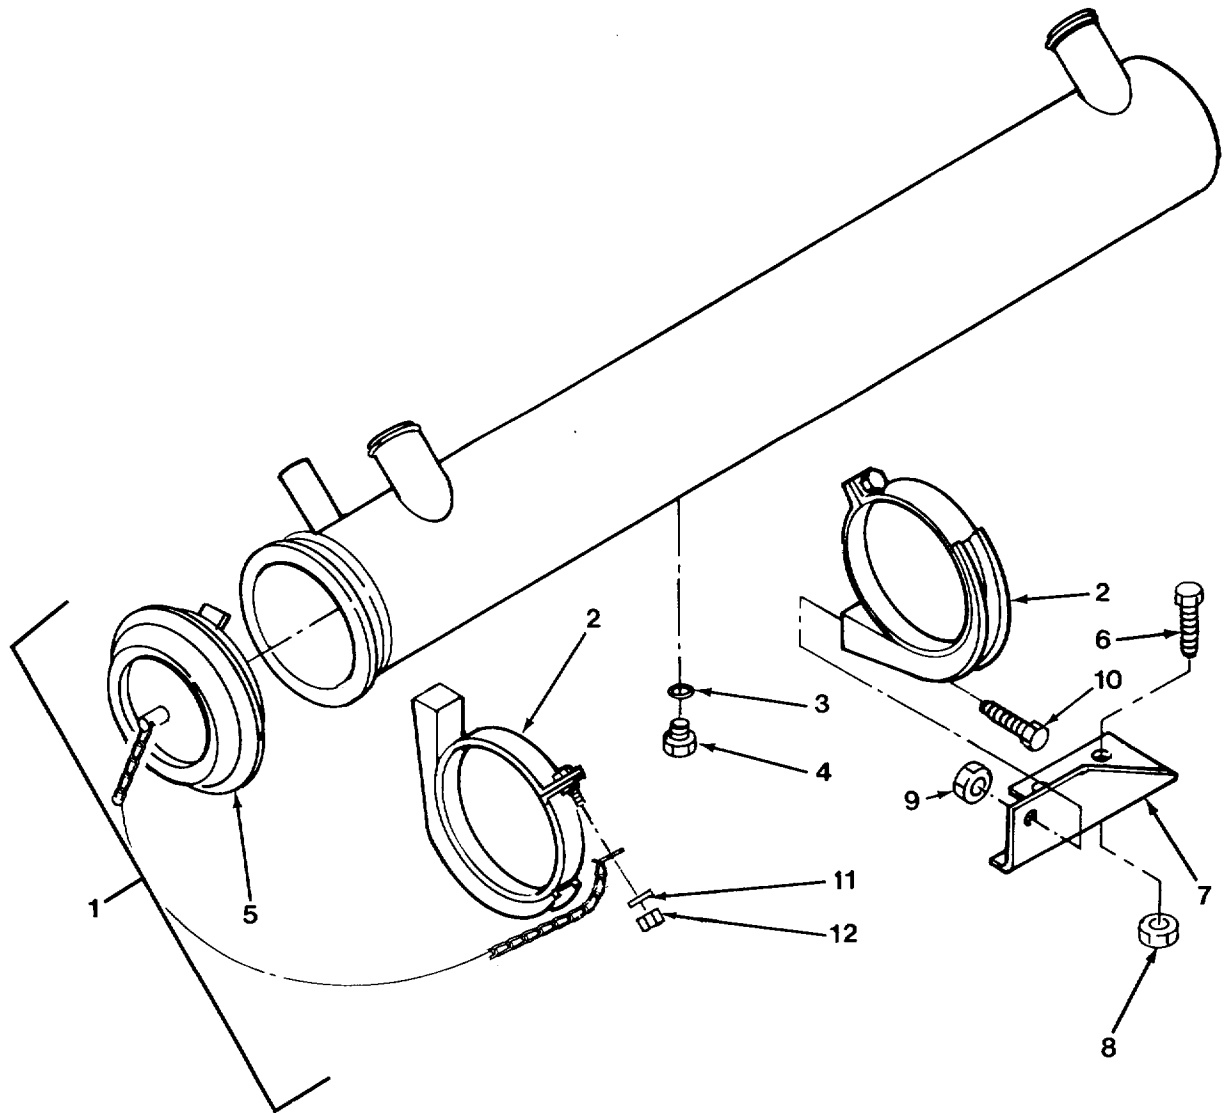

FIG. 429 ARCTIC KIT WATER JACKETS

SECTION II					
(1)	(2)	(3)	(4)	(5)	(6)
ITEM NO	SMR CODE	CAGEC	PART NUMBER	DESCRIPTION AND USABLE ON CODES (UOC)	QTY
GROUP 3303 WINTERIZATION KITS FIG. 429 ARCTIC KIT WATER JACKETS					
1	PAOZZ	16236	269013000000	WATER JACKET ASSEMB	1
2	PAOZZ	1C645	26 9013 00 00 01	STRAP, RETAINING.....	2
3	PAOZZ	1C645	DIN 7603	.GASKET	1
4	PAOZZ	1C645	DIN 7604	.PLUG	1
5	PAOZZ	D8435	269013000600	.CAP-PLUG, PROTECTIVE.....	1
6	PAOZZ	45152	1756870	BOLT, MACHINE	2
UOC:H01, H02, H03, H05, H06, H07, H09, H41					
7	PAOZZ	45152	1970160	BRACKET	1
8	PAOZZ	45152	1333510	NUT, SELF-LOCKING, EX	2
UOC:H01, H02, H03, H05, H06, H07, H09, H41					
9	PAOZZ	45152	1437220	NUT, SELF-LOCKING, EX	1
10	PAOZZ	45152	1614120	BOLT, MACHINE	1
11	PAOZZ	96906	MS27183-14	WASHER, FLAT.....	1
12	PAOZZ	45152	1525130	NUT, SELF-LOCKING, HE	1
END OF FIGURE