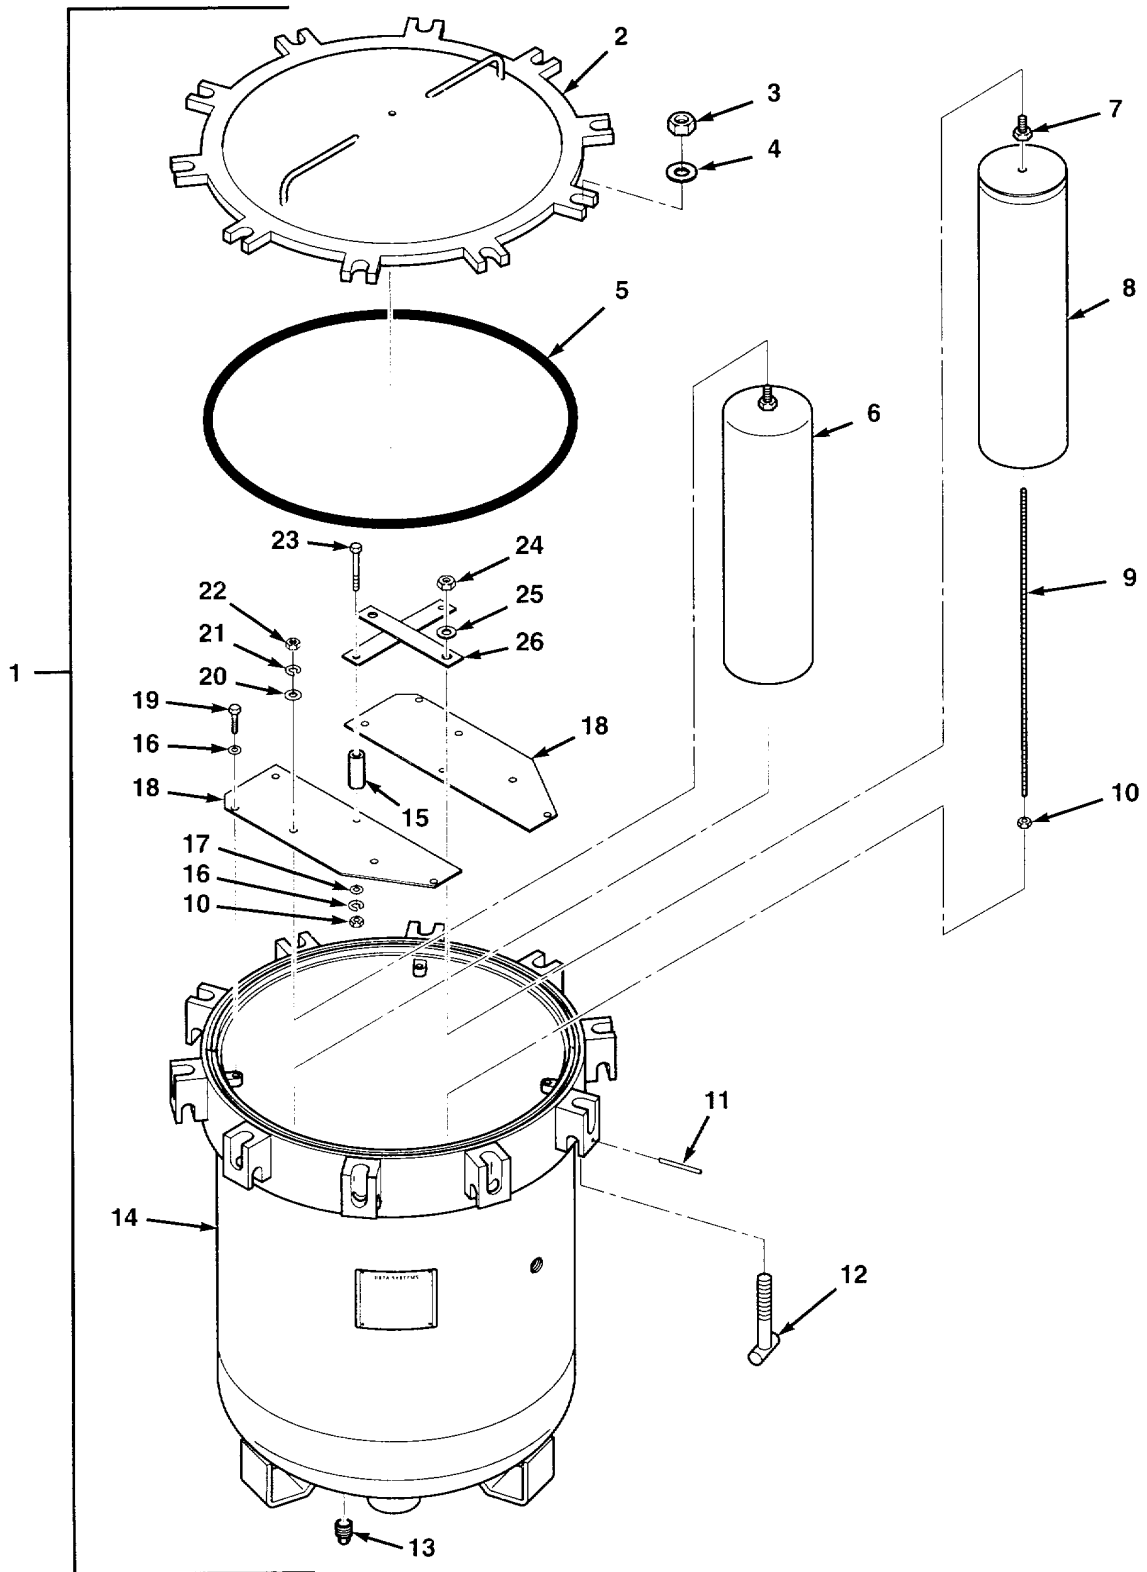

FIG. 439 FILTER-SEPARATOR ASSEMBLY - M978

SECTION II

TM 9-2320-279-24P-2

(1) ITEM NO	(2) SMR CODE	(3) CAGEC	(4) PART NUMBER	(5) DESCRIPTION AND USABLE ON CODES (UOC)	(6) QTY
				GROUP 5600 FUEL, WATER AIR, FILTER/SEPARATION OR PURIFIER ASSEMBLY FIG. 439 FILTER-SEPARATOR ASSEMBLY - M978	
1	PBOOO	51744	205FS-Z001	FILTER-SEPARATOR..... UOC:H02, H07	1
2	PFOZZ	51744	205FS-F002	.COVER WELDMENT..... UOC:H02, H07	1
3	PAOZZ	96906	MS51967-23	.NUT, PLAIN, HEXAGON..... UOC:H02, H07	10
4	PAOZZ	96906	MS27183-23	.WASHER, FLAT..... UOC:H02, H07	1
5	PAOZZ	51744	000U-Z015-10	.O-RING..... UOC:H02, H07	1
6	PAOZZ	51744	I-62287TB	COALESCER, ELEMENT..... UOC:H02, H07	6
7	PAOZZ	51744	000U-Z078	.NUT, SEAL..... UOC:H02, H07	2
8	PAOZZ	51744	SO-623VA	.CANISTER, SEPARATOR..... UOC:H02, H07	2
9	PFOZZ	51744	000U-Z022-24	.ROD, ROUND..... UOC:H02, H07	2
10	PAOZZ	96906	MS51967-8	.NUT, PLAIN, HEXAGON..... UOC:H02, H07	4
11	PAOZZ	96906	MS16555-345	.PIN, ROLL..... UOC:H02, H07	1
12	PAOZZ	51744	158FS-F005	.BOLT, TEE..... UOC:H02, H07	1
13	PAOZZ	088A2	45D020P9	.PLUG, PIPE..... UOC:H02, H07	1
14	XDOZZ	51744	205FS-F001(A)	.VESSEL WELDMENT..... UOC:H02, H07	1
15	PFOZZ	51744	000U-Z065-3	.ROD, ROUND..... UOC:H02, H07	2
16	PAOZZ	96906	MS35338-46	.WASHER, LOCK..... UOC:H02, H07	6
17	PAOZZ	96906	MS27183-13	.WASHER, FLAT..... UOC:H02, H07	4
18	PFOZZ	51744	205FS-F004(A)	.RETAINER, ELEMENT..... UOC:H02, H07	2
19	PAOZZ	80204	B1821BH038C100N	.BOLT, HEX HEAD..... UOC:H02, H07	4
20	PAOZZ	96906	MS27183-17	.WASHER, FLAT..... UOC:H02, H07	6
21	PAOZZ	96906	MS35338-47	.WASHER, LOCK..... UOC:H02, H07	6
22	PAOZZ	96906	MS51471-01	.NUT, JAM, HEX..... UOC:H02, H07	6
23	PAOZZ	80204	B1821BH038C350N	.BOLT, HEX HEAD..... UOC:H02, H07	2