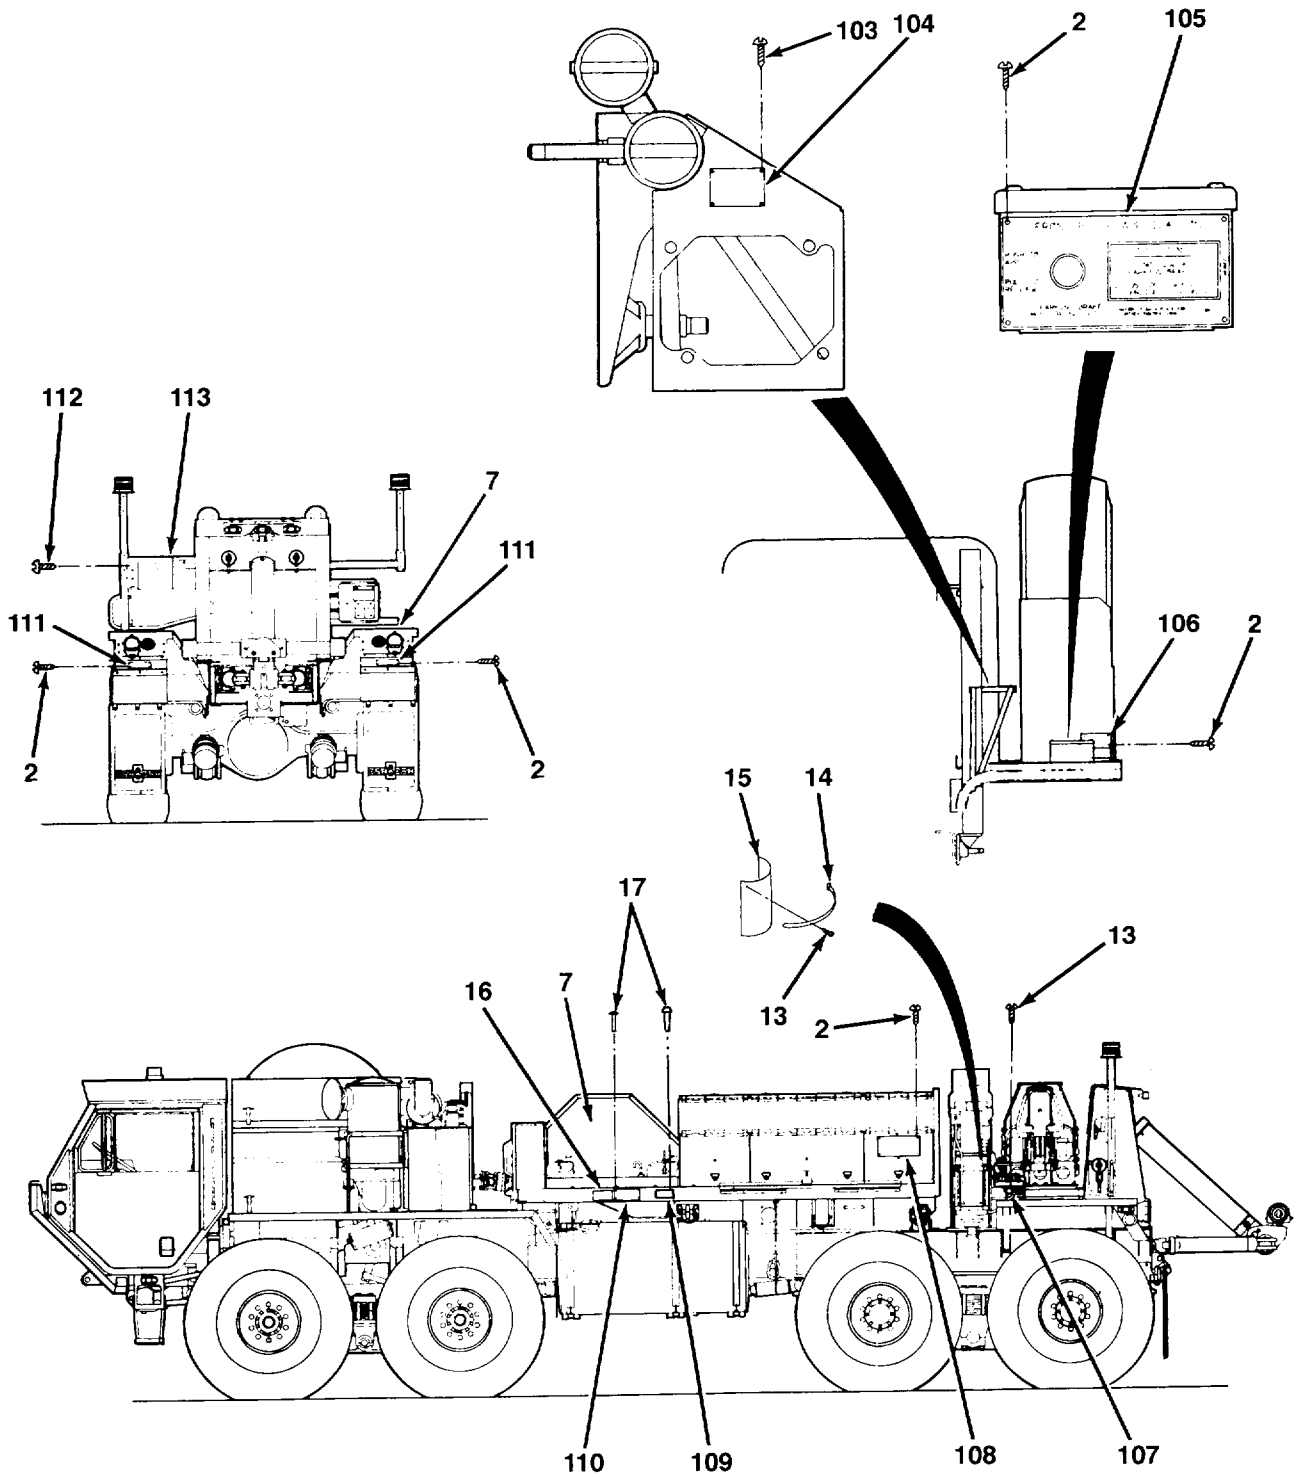

FIG. 401 DATA PLATES (SHEET 7 OF 7)

SECTION II

TM 9-2320-279-24P-2

(1) ITEM NO	(2) SMR CODE	(3) CAGEC	(4) PART NUMBER	(5) DESCRIPTION AND USABLE ON CODES (UOC)	(6) QTY
GROUP 2210 DATA PLATES AND INSTRUCTION HOLDERS					
FIG. 401 DATA PLATES					
1	PFOZZ	01937	709-72-2365	PLATE, IDENTIFICATIO CAUTION UOC:H04	4
1	PFOZZ	01937	709-72-2365	PLATE, IDENTIFICATIO CAUTION UOC:H41	3
2	PAOZZ	96906	MS51861-12	SCREW, TAPPING S/N 33000 AND UP UOC:H01, H02, H05	40
2	PAOZZ	96906	MS51861-12	SCREW, TAPPING THROUGH S/N 32992 UOC:H01, H02, H05	44
2	PAOZZ	96906	MS51861-12	SCREW, TAPPING S/N 33000 AND UP UOC:H03, H06, H07, H09	32
2	PAOZZ	96906	MS51861-12	SCREW, TAPPING THROUGH S/N 32992 UOC:H03, H06, H07, H09	36
2	PAOZZ	96906	MS51861-12	SCREW, TAPPING THROUGH S/N 32992 UOC:H04	82
2	PAOZZ	96906	MS51861-12	SCREW, TAPPING S/N 33000 AND UP UOC:H04	68
2	PAOZZ	96906	MS51861-12	SCREW, TAPPING THROUGH S/N 32992 UOC:H41	80
2	PAOZZ	96906	MS51861-12	SCREW, TAPPING S/N 33000 AND UP UOC:H41	76
2	PAOZZ	96906	MS51861-12	SCREW, TAPPING THROUGH S/N 32992 UOC:H40	60
2	PAOZZ	96906	MS51861-12	SCREW, TAPPING S/N 33000 AND UP UOC:H40	56
3	PFOZZ	12361	7-829-006991	PLATE, INSTRUCTION M977 RANGE DIAGRAM UOC:H01, H06	2
3	PFOZZ	12361	7-829-006992	PLATE, IDENTIFICATIO UOC:H05, H09	2
4	PFOZZ	96906	MS24629-10	SCREW, TAPPING..... UOC:H01, H05, H06, H09	12
5	PFOZZ	12361	7-679-001019	PLATE, INSTRUCTION DANGER..... UOC:H01, H05, H06, H09	1
6	PAOZZ	12361	7-760-000016	RIVET, SOLID..... UOC:H01, H05, H06, H09	8
7	PFOZZ	45152	2185350	DECAL UOC:CBW, H06, H07, H09	11
7	PFOZZ	45152	2185350	DECAL..... UOC:H40	13
7	PFOZZ	45152	2185350	DECAL DESIGNATION..... UOC:CBW, H01, H02, H03, H05	12
8	PFOZZ	12361	7-679-001009	PLATE, IDENTIFICATIO DESIGNATION UOC:H01, H05, H06, H09	1
9	PFOZZ	45152	1355380	PLATE, INSTRUCTION SHIPPING UOC:H01, H06	1
9	PFOZZ	45152	1355390	PLATE, INSTRUCTION SHIPPING UOC:H02, H07	1
9	PFOZZ	45152	1355400	PLATE, INSTRUCTION SHIPPING UOC:H03	1