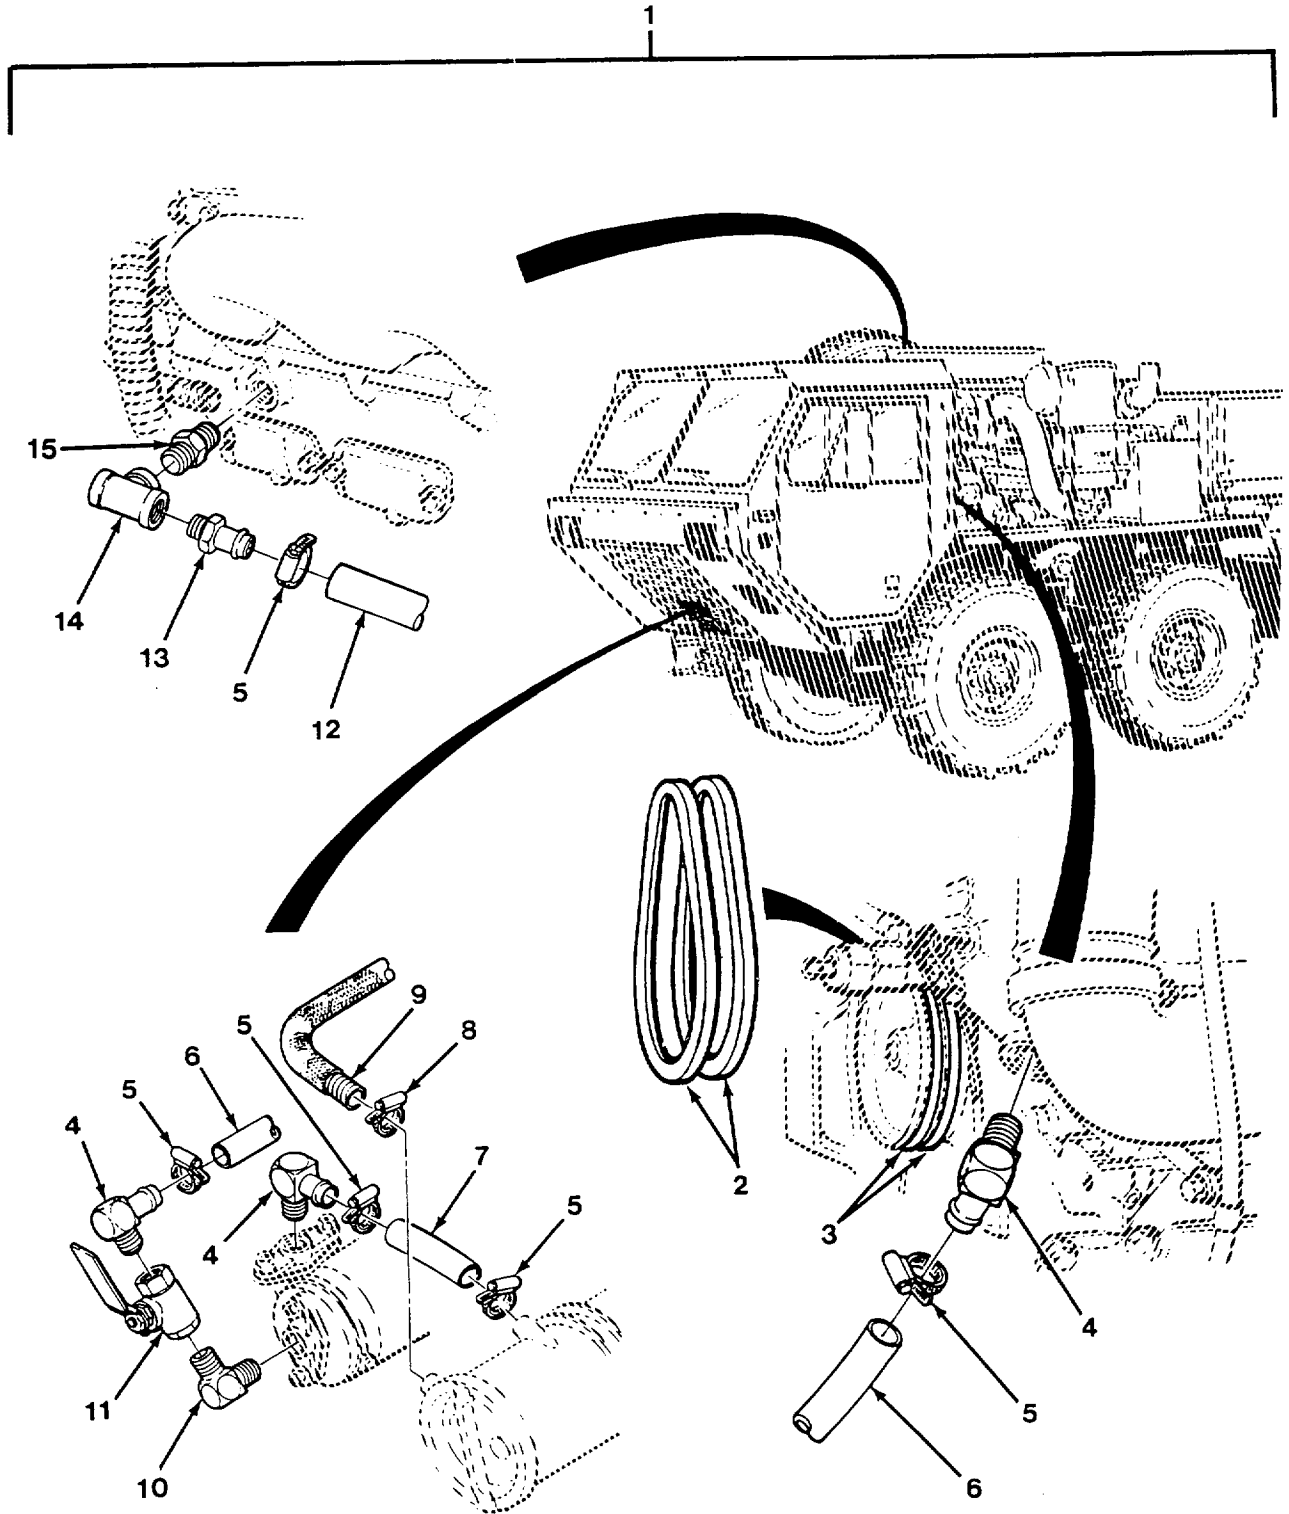

FIG. 424 ARCTIC HEATER KIT

SECTION II					
(1)	(2)	(3)	(4)	(5)	(6)
ITEM NO	SMR CODE	CAGEC	PART NUMBER	DESCRIPTION AND USABLE ON CODES (UOC)	QTY
GROUP 3303 WINTERIZATION KITS					
FIG. 424 ARCTIC HEATER KIT					
1	PDFFF	45152	1970090U	ENGINE ARCTIC KIT	1
2	PAOZZ	45152	68658AX	.BELTS, V, MATCHED SET	1
3	PAOZZ	96906	MS51065RP45-2	.BELTS, V, MATCHED SET	1
4	PAOZZ	99103	23916-16-12	.ELBOW, PIPE TO HOSE	2
5	PAOZZ	35871	ET-20	.CLAMP, HOSE	6
6	MOOZZ	45152	69940AX92	.HOSE, HOT WATER MAKE FROM HOSE P/N..... 3230-0293 (24161), 92IN	1
7	MOOZZ	45152	69940AX8	.HOSE, HOT WATER MAKE FROM HOSE P/N..... 3230-0293 (24161), 8IN	1
8	PAOZZ	66295	C-P-C20P	.CLAMP, HOSE	2
9	PAOZZ	1C645	CA0 30 009	.PIPE, EXHAUST	1
10	PAOZZ	01276	2085-12-12S	.ELBOW, PIPE	1
11	PAOZZ	72219	70-1401	.VALVE, BALL.....	1
12	MOOZZ	45152	69940AX112	.HOSE, HOT WATER MAKE FROM HOSE P/N..... 3230-0293 (24161), 112IN	1
13	PAOZZ	99103	HI-1612	.ADAPTER, STRAIGHT, PI.....	2
14	PAOZZ	45152	53371AX	.TEE	1
15	PAOZZ	01276	2083-12-12S	.NIPPLE, PIPE.....	1

END OF FIGURE