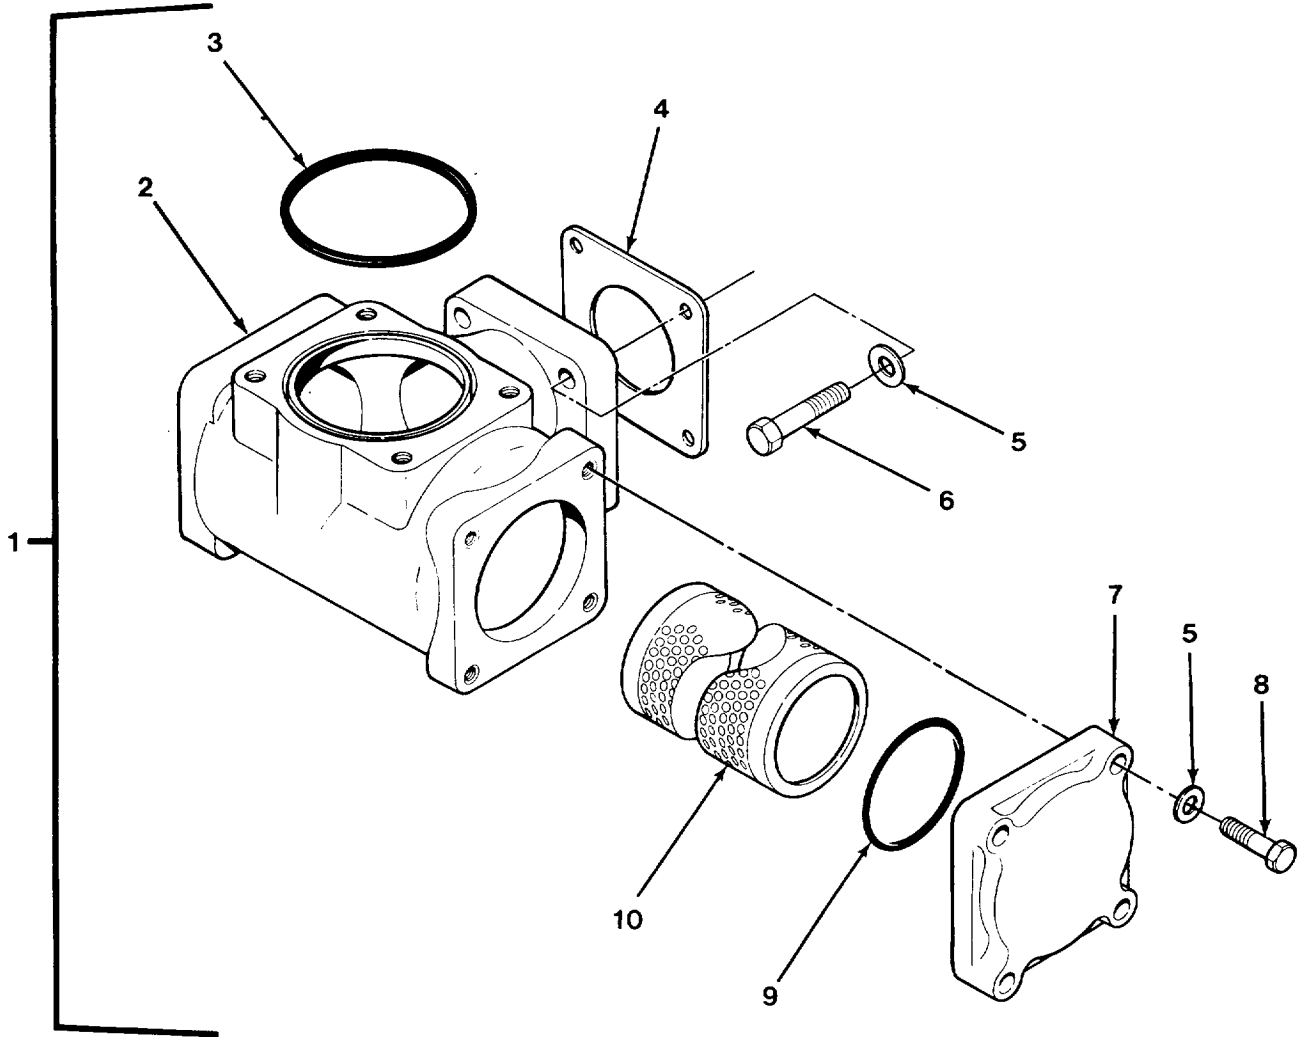

FIG. 448 FLOWMETER STRAINER