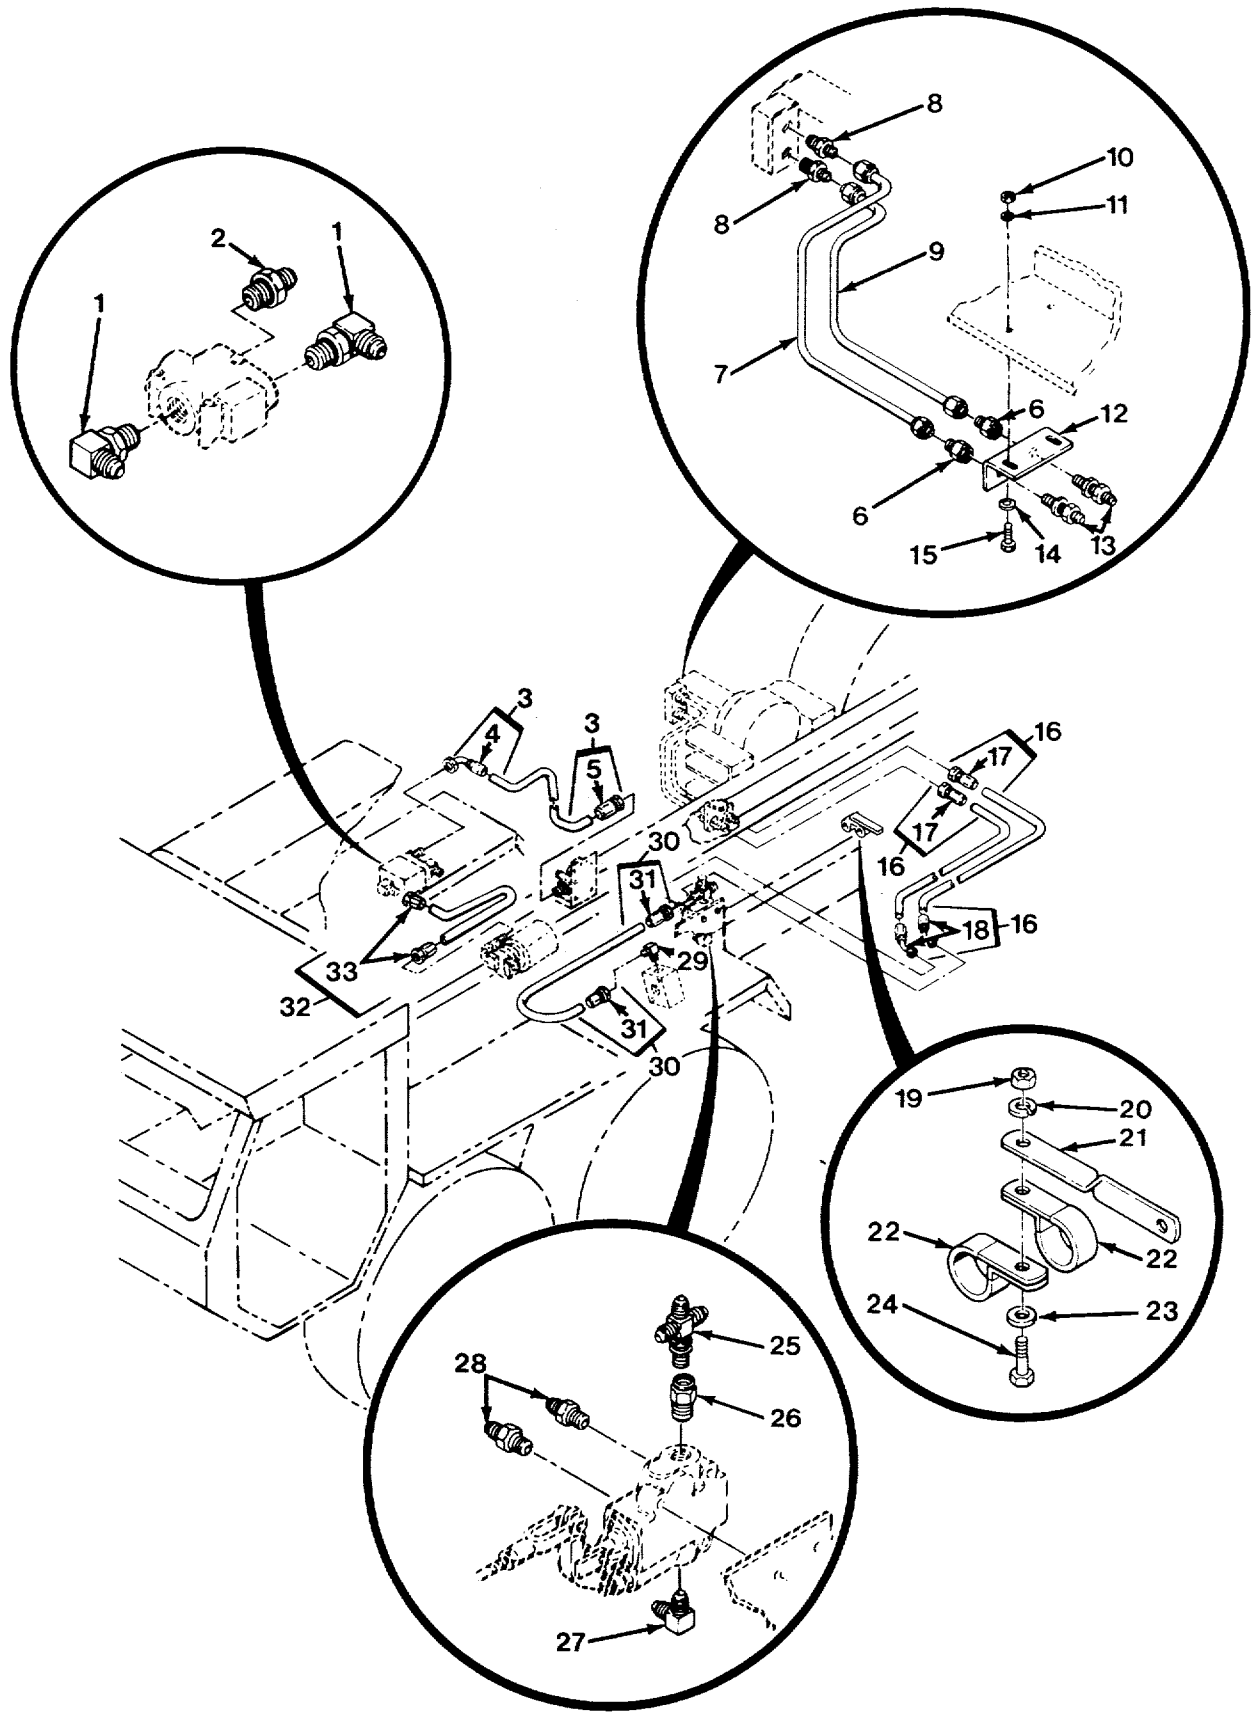

SECTION II					
(1)	(2)	(3)	(4)	(5)	(6)
ITEM NO	SMR CODE	CAGEC	PART NUMBER	DESCRIPTION AND USABLE ON CODES (UOC)	QTY
46	MFOZZ	01276	FG1556KKK1000	HOSE ASSEMBLY MAKE FROM HOSE, P/N ..... 2781-12-RL UOC: H03	1
47	PAFZZ	01276	191100H12-12S	.ADAPTER, STRAIGHT, TU ..... UOC: H03	1
48	PAFZZ	01276	191112-12-12S	.ELBOW, TUBE TO HOSE ..... UOC: H03	1
49	PFOZZ	45152	1354510	BRACKET, ANGLE ..... UOC: H03	1

END OF FIGURE

FIG. 418 HYDRAULIC LINES AND FITTINGS - M984 (SHEET 1 OF 4)