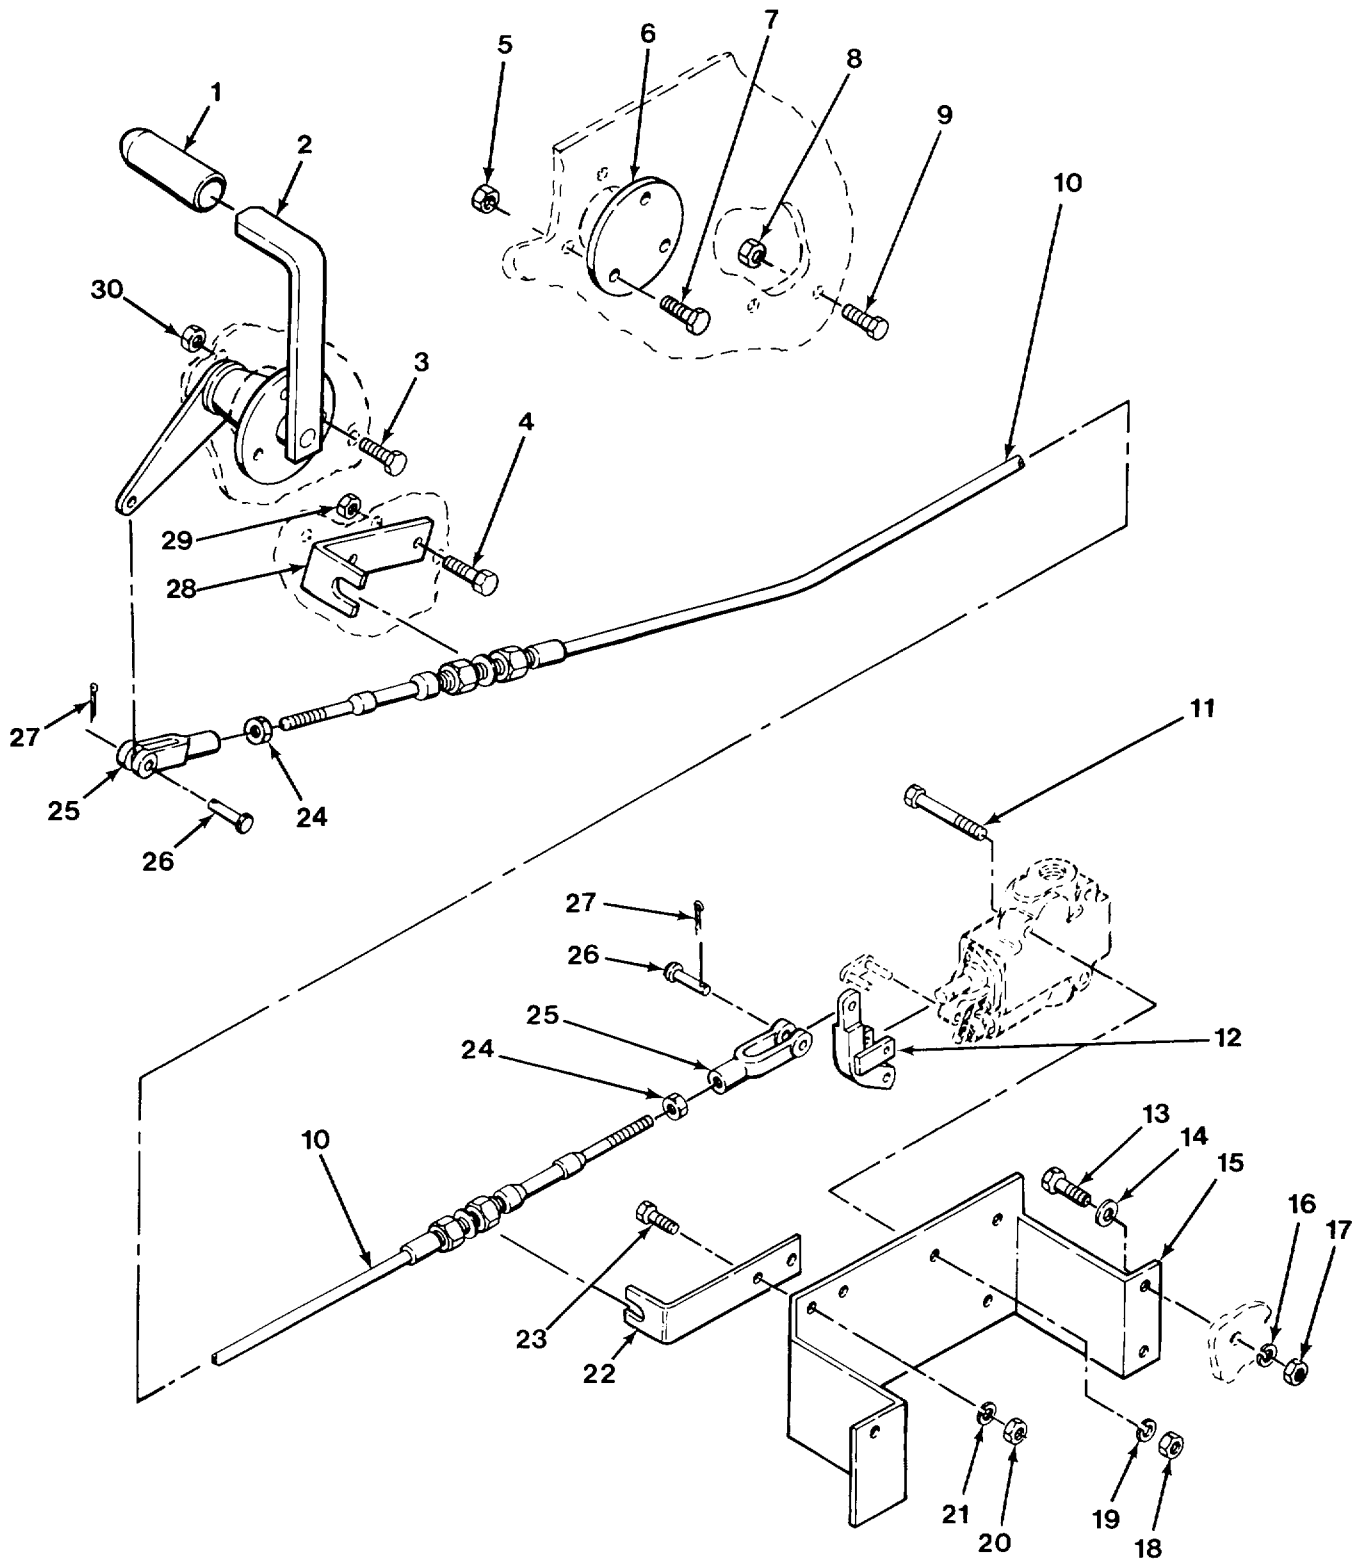

FIG. 404 SELF RECOVERY WINCH CONTROL VALVE MOUNTING

SECTION II					
(1)	(2)	(3)	(4)	(5)	(6)
ITEM NO	SMR CODE	CAGEC	PART NUMBER	DESCRIPTION AND USABLE ON CODES (UOC)	QTY
GROUP 2402 MANIFOLD AND/OR CONTROL VALVES					
FIG.404 SELF RECOVERY WINCH CONTROL VALVE MOUNTING					
1	PAOZZ	15819	701-89BLK	GRIP, HANDLE ..... UOC: H01, H02, H03, H04, H05, H40, H41	1
2	PAOZZ	45152	1325660W	LEVER, MANUAL CONTRO ..... UOC: H01, H02, H03, H04, H05, H40, H41	1
3	PAOZZ	96906	MS90725-6	SCREW, CAP, HEXAGON H ..... UOC: H01, H02, H03, H04, H05, H40, H41	3
4	PAOZZ	96906	MS90725-34	BOLT, MACHINE ..... UOC: H01, H02, H03, H04, H05, H40, H41	2
5	PAOZZ	45152	110466A	NUT ..... UOC: H06, H07, H09	3
6	PAOZZ	45152	1326050	COVER, ACCESS ..... UOC: H06, H07, H09	1
7	PAOZZ	45152	2109HX1	SCREW, CAP, HEXAGON H ..... UOC: H06, H07, H09	3
8	PAOZZ	45152	115303A	NUT, SELF-LOCKING, EX ..... UOC: H06, H07, H09	2
9	PAOZZ	45152	1367HX1	SCREW, CAP, HEXAGON H ..... UOC: H06, H07, H09	2
10	PAOZZ	06970	772LTT2-119	CONTROL ASSEMBLY, PU ..... UOC: H01, H02, H03, H04, H05, H40, H41	1
11	PAOZZ	80204	B1821BH038C200N	SCREW, CAP, HEXAGON H ..... UOC: H01, H02, H03, H04, H05, H40, H41	3
12	PAOZZ	45152	1327200W	CONNECTING LINK, RIG ..... UOC: H01, H02, H03, H04, H05, H40, H41	1
13	PAOZZ	24617	9423196	SCREW, CAP, HEXAGON H ..... UOC: H01, H02, H03, H04, H05, H41	2
14	PAOZZ	96906	MS27183-18	WASHER, FLAT..... UOC: H01, H02, H03, H04, H05, H41	2
15	PAOZZ	45152	2221180	STRAP, RETAINING ..... UOC: CBT, H01, H02, H03, H04, H05, H40, H41	1
16	PAOZZ	96906	MS35338-48	WASHER, LOCK ..... UOC: H01, H02, H03, H034, H05, H41	2
17	PAOZZ	96906	MS51967-14	NUT, PLAIN, HEXAGON ..... UOC: H01, H02, H03, H04, H05, H41	2
18	PAOZZ	96906	MS35690-604	NUT, PLAIN, HEXAGON ..... UOC: H01, H02, H03, H04, H05, H40, H41	3
19	PAOZZ	96906	MS35338-46	WASHER, LOCK ..... UOC: H01, H02, H03, H04, H05, H40, H41	3
20	PAOZZ	45152	369AX1	NUT, PLAIN, HEXAGON ..... UOC: H01, H02, H03, H04, H05, H40, H41	2
21	PAOZZ	45152	354AX	WASHER, LOCK ..... UOC: H01, H02, H03, H04, H05, H40, H41	2
22	PAOZZ	45152	1327170	BRACKET, ANGLE ..... UOC: H01, H02, H03, H04, H05, H40, H41	1
23	PAOZZ	45152	1367HX1	SCREW, CAP, HEXAGON H ..... UOC: H01, H02, H03, H04, H05, H40, H41	2