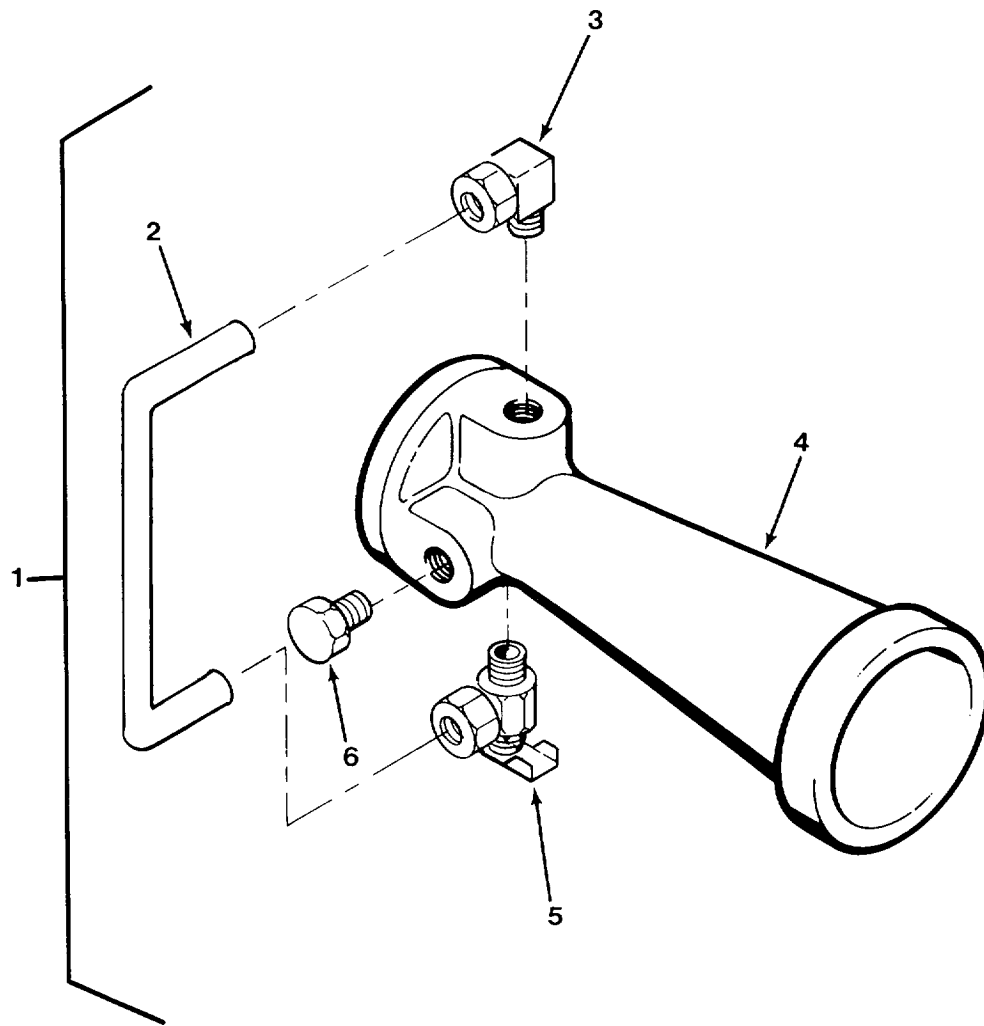

END OF FIGURE

FIG. 461 VENTURI

SECTION II

TM 9-2320-279-24P-2

(1) ITEM NO	(2) SMR CODE	(3) CAGEC	(4) PART NUMBER	(5) DESCRIPTION AND USABLE ON CODES (UOC)	(6) QTY
GROUP 7203 VALVE, FITTINGS, LINES FIG. 461 VENTURI					
1	PFOOO	17566	45A215	PIPE ASSEMBLY, VENTU UOC:H02, H07	1
2	MOOZZ	17566	45A215-P1	.TUBING NONMETALLIC MAKE FROM TUBING, P/N 66-SN UOC:H02, H07	1
3	PAOZZ	30327	8894287	.ELBOW, PIPE TO HOSE UOC:H02, H07	1
4	PAOZZ	79318	F60D1364-101	.VENTURI UOC:H02, H07	1
5	PAOZZ	79318	NV104C604	.VALVE, ANGLE UOC:H02, H07	1
6	PAOZZ	92192	103866	.PLUG, PIPE UOC:H02, H07	1