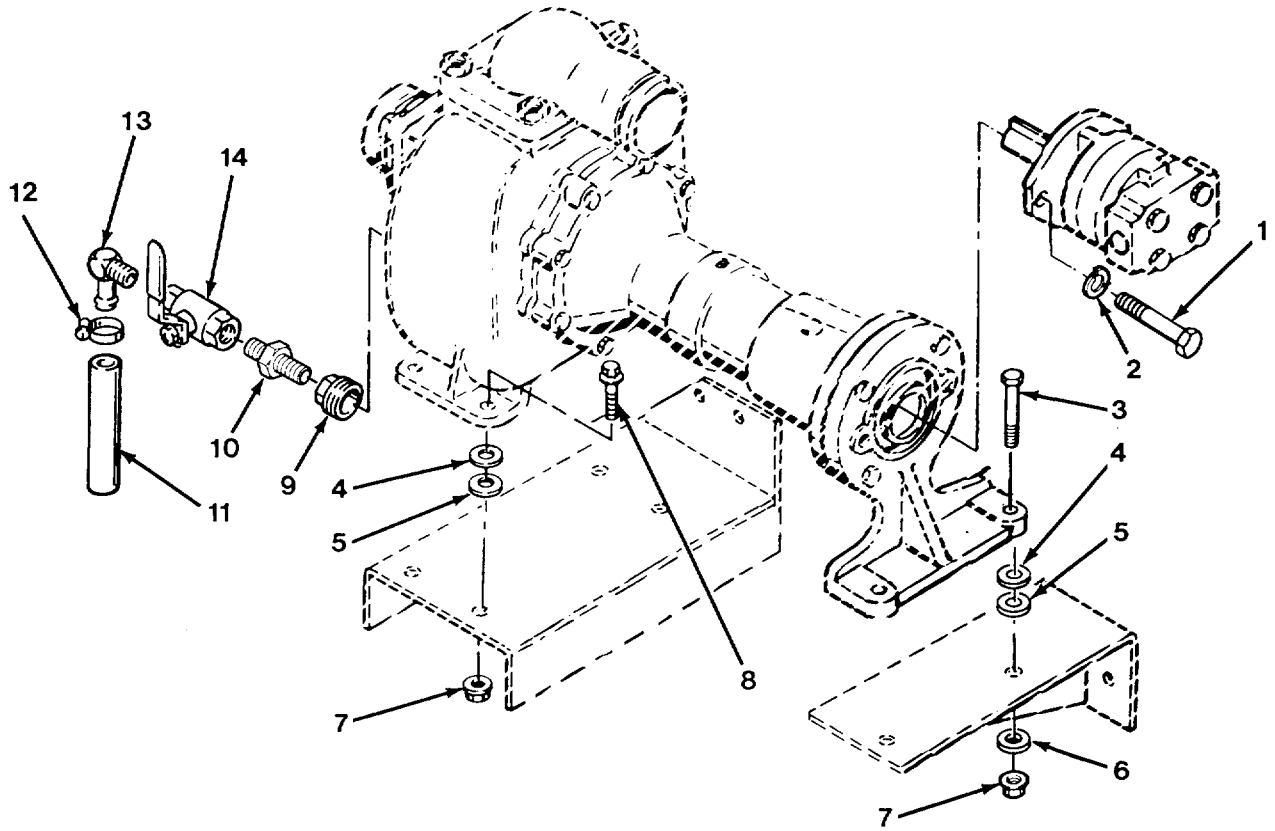

FIG. 441 PRIMARY PUMP INSTALLATION

SECTION II

TM 9-2320-279-24P-2

(1) ITEM NO	(2) SMR CODE	(3) CAGEC	(4) PART NUMBER	(5) DESCRIPTION AND USABLE ON CODES (UOC)	(6) QTY
GROUP 72 DISPENSING AND SERVICING EQUIPMENT COMPONENTS GROUP 7202 PUMPS AND METERS FIG. 441 PRIMARY PUMP INSTALLATION					
1	PAOZZ	80204	B1821BH038C113N	SCREW, CAP, HEXAGON H UOC:H02, H07	2
2	PAOZZ	96906	MS35338-46	WASHER, LOCK UOC:H02, H07	2
3	PAOZZ	45152	115306A	SCREW, CAP, HEXAGON H UOC:H02, H07	2
4	PAOZZ	96906	MS27183-14	WASHER, FLAT..... UOC:H02, H07	V
5	PAOZZ	19207	10892331	WASHER, FLAT..... UOC:H02, H07	V
6	PAOZZ	19207	10892331	WASHER, FLAT..... UOC:H02, H07	2
7	PAOZZ	45152	115307A	NUT, SELF-LOCKING, EX..... UOC:H02, H07	6
8	PAOZZ	34623	MC25-20001	SCREW, CAP, HEXAGON H..... UOC:H02, H07	4
9	PAOZZ	11862	144063	BUSHING, PIPE UOC:H02, H07	1
10	PAOZZ	79470	3325 X 8	NIPPLE, HEX..... UOC:H02, H07	1
11	MOOZZ	45152	66341AX6	HOSE MAKE FROM HOSE, P/N 2556-10-RL..... UOC:H02, H07	1
12	PAOZZ	96906	MS35842-11	CLAMP, HOSE UOC:H02, H07	1
13	PAOZZ	99103	23916-10-8	ELBOW, PIPE TO HOSE UOC:H02, H07	1
14	XDOZZ	72219	70-103-01	VALVE, BALL..... UOC:H02, H07	1

END OF FIGURE