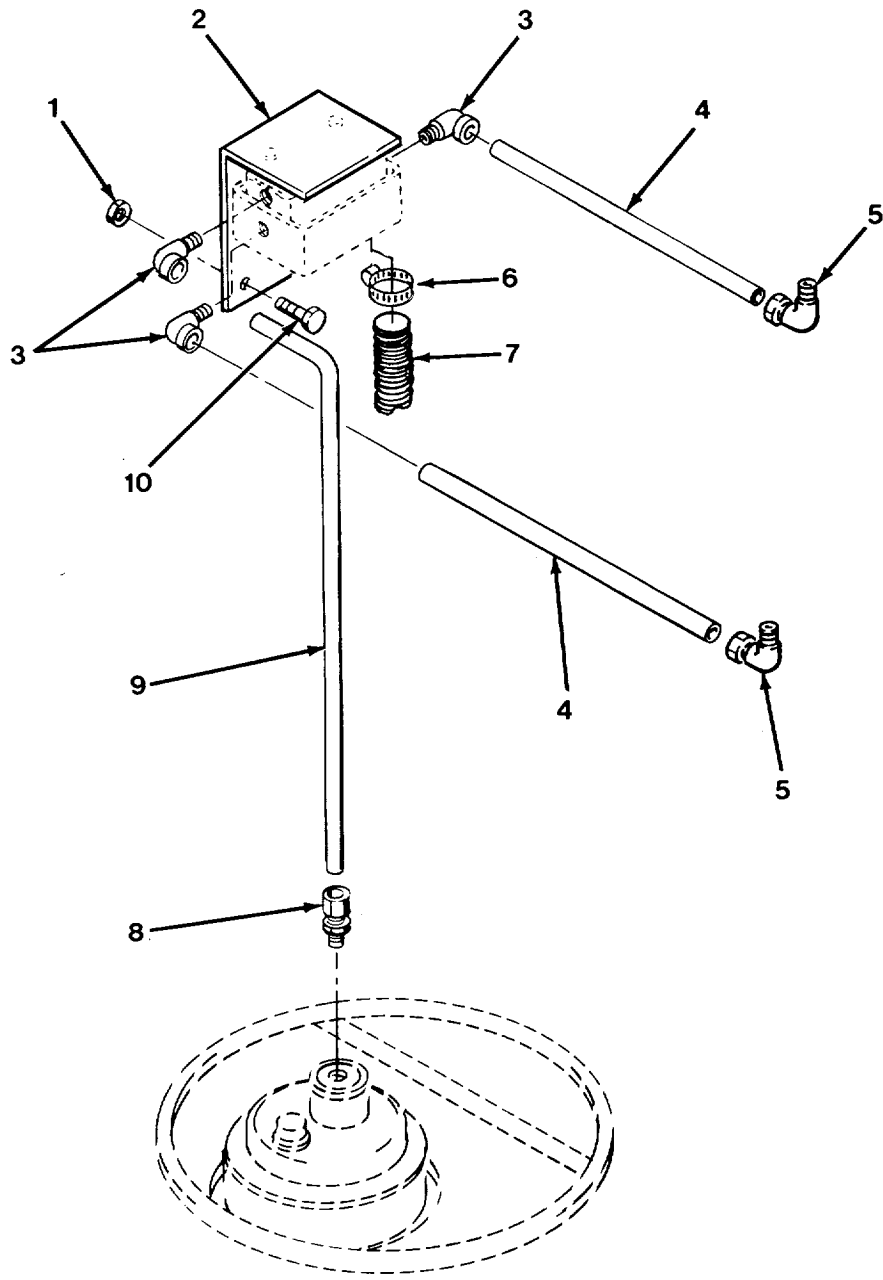

FIG. 459 V19 JET LEVEL SENSOR INSTALLATION

SECTION II

TM 9-2320-279-24P-2

(1) ITEM NO	(2) SMR CODE	(3) CAGEC	(4) PART NUMBER	(5) DESCRIPTION AND USABLE ON CODES (UOC)	(6) QTY
GROUP 7203 VALVE, FITTINGS, LINES FIG. 459 V19 JET LEVEL SENSOR INSTALLATION					
1	PAOZZ	96906	MS51967-2	NUT, PLAIN, HEXAGON UOC:H02, H07	2
2	PFOZZ	17566	45A026	BRACKET, ANGLE UOC:H02, H07	1
3	PAOZZ	30327	269-P-06X04	ELBOW, PIPE TO TUBE UOC:H02, H07	3
4	MFOZZ	17566	45A286-P4	TUBING, NONMETALLIC MAKE FROM TUBING, ... P/N 66-SN UOC:H02, H07	2
5	PAOZZ	30327	269-P3/8X3/8	ELBOW, PIPE TO HOSE UOC:H02, H07	2
6	PAOZZ	81646	6320	CLAMP UOC:H02, H07	1
7	PAOZZ	45152	1659010	HOSE, NONMETALLIC UOC:H02, H07	1
8	PAOZZ	16733	913344	ADAPTER, STRAIGHT, PI UOC:H02, H07	1
9	MOOZZ	17566	45A286-P5	TUBING, NONMETALLIC MAKE FROM TUBING, ... P/N 66-SN UOC:H02, H07	1
10	PAOZZ	96906	MS90725-6	SCREW, CAP, HEXAGON H UOC:H02, H07	2
END OF FIGURE