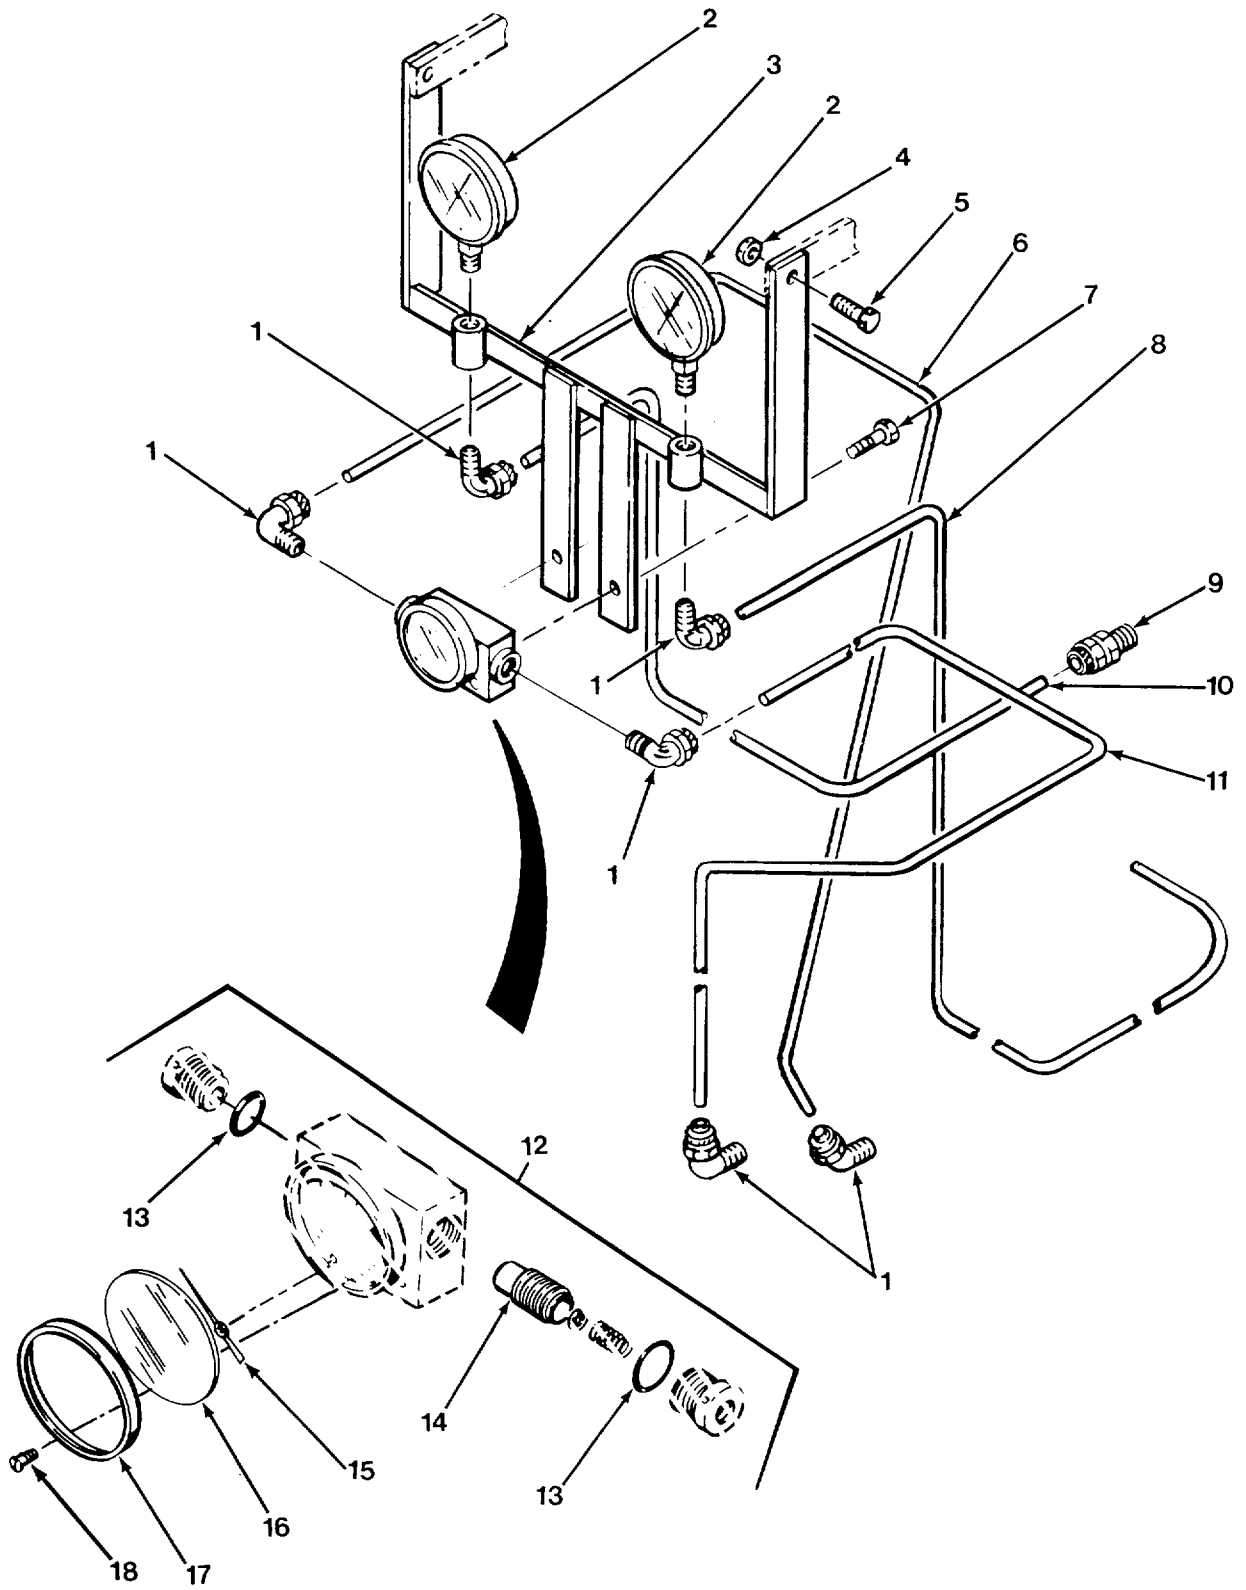

END OF FIGURE

FIG. 436 PRESSURE GAGE INSTALLATION - M978

SECTION II

TM 9-2320-279-24P-2

(1) ITEM NO	(2) SMR CODE	(3) CAGEC	(4) PART NUMBER	(5) DESCRIPTION AND USABLE ON CODES (UOC)	(6) QTY
GROUP 4702 GAGES, MOUNTING, LINES, AND FITTINGS FIG. 436 PRESSURE GAGE INSTALLATION - M978					
1	PAOZZ	30327	8894287	ELBOW, PIPE TO HOSE	6
				UOC:H02, H07	
2	PAOZZ	17566	45A203P2	GAGE, PRESSURE DIAL.....	2
				UOC:H02, H07	
3	PFOZZ	17566	45B004	BRACKET, PRESSURE GA.....	1
				UOC:H02, H07	
4	PAOZZ	96906	MS51922-17	NUT, SELF-LOCKING, HE.....	2
				UOC:H02, H07	
5	PAOZZ	80204	B1821BH038C100D	SCREW, CAP, HEXAGON H.....	2
				UOC:H02, H07	
6	MOOZZ	17566	45A331-P1	TUBING, NONMETALLIC MAKE FROM.....	1
				TUBING, P/N 66-SN	
				UOC:H02, H07	
7	PAOZZ	96906	MS90725-3	SCREW, CAP, HEXAGON H.....	2
				UOC:H02, H07	
8	MOOZZ	17566	45A338-P1	TUBING, NONMETALLIC MAKE FROM.....	1
				TUBING, P/N 66-SN	
				UOC:H02, H07	
9	PAOZZ	38018	429621	ADAPTER, STRAIGHT, PI.....	1
				UOC:H02, H07	
10	MOOZZ	17566	45A339-P1	TUBING, NONMETALLIC MAKE FROM.....	1
				TUBING, P/N 66-SN	
				UOC:H02, H07	
11	MOOZZ	17566	45A330-P1	TUBING, NONMETALLIC MAKE FROM.....	1
				TUBING, P/N 66-SN	
				UOC:H02, H07	
12	PAOOO	30839	1210PG-1A-2.5L-0	GAGE, DIFFERENTIAL, D.....	1
			/20	UOC:H02, H07	
13	PAOZZ	30839	BB1-1A	.PACKING, PREFORMED.....	1
				UOC:H02, H07	
14	PAOZZ	30839	SD41-1	.PISTON, VALVE.....	1
				UOC:H02, H07	
15	PAOZZ	30839	AF15-2	.POINTER, DIAL.....	1
				UOC:H02, H07	
16	PAOZZ	30839	GG1-2	.WINDOW, DIAL.....	1
				UOC:H02, H07	
17	PAOZZ	30839	M15	.BEZEL, INSTRUMENT MO.....	1
				UOC:H02, H07	
18	PAOZZ	30839	XX6-2	.SCREW, MACHINE.....	2
				UOC:H02, H07	