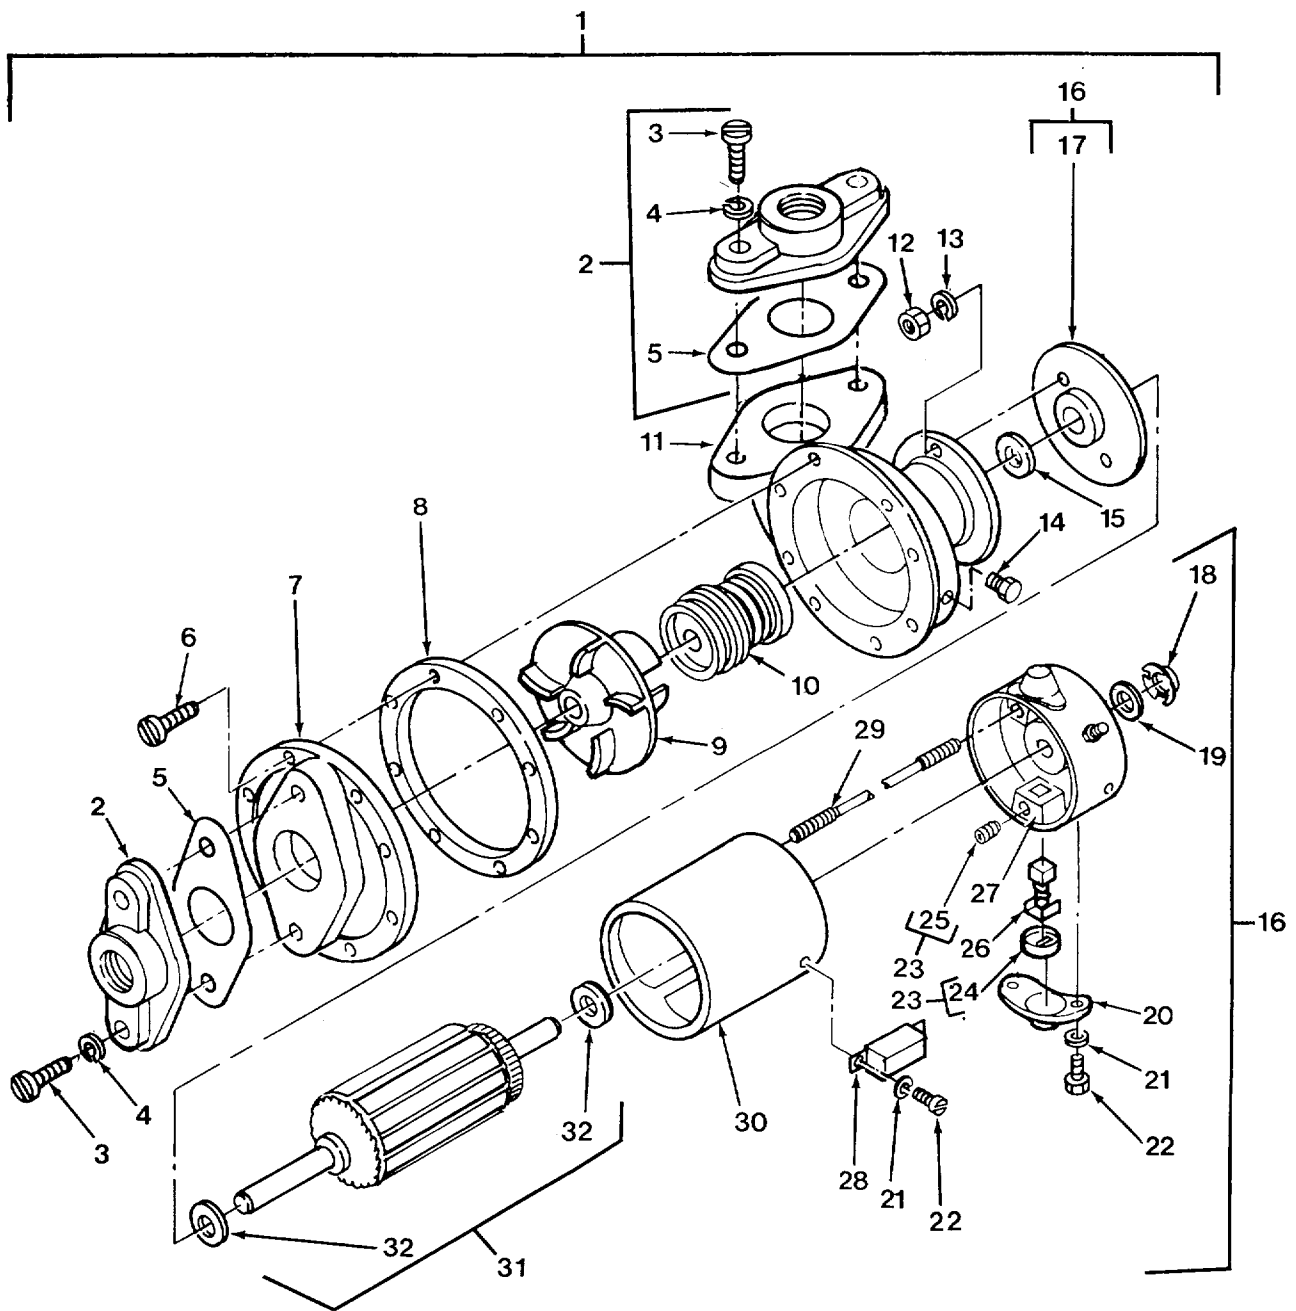

FIG. 431 ARCTIC KIT WATER PUMP

SECTION II

(1) ITEM NO	(2) SMR CODE	(3) CAGEC	(4) PART NUMBER	(5) DESCRIPTION AND USABLE ON CODES (UOC)	(6) QTY
GROUP 3303 WINTERIZATION KITS FIG. 431 ARCTIC KIT WATER PUMP					
1	PAOFZ	76122	21978	PUMP, COOLING SYSTEM	1
2	PAFFF	76122	22955	..FLANGE ASSY.....	2
3	PAFZZ	76122	21701	..SCREW, CAP.....	2
4	PAFZZ	96906	MS35338-46	..WASHER, LOCK	2
5	PAFZZ	76122	21651	..GASKET	1
6	PAFZA	76122	21625	..SCREW, ASSEMBLED WAS	8
7	PAFZA	76122	21634	..ADAPTER, FLANGE	1
8	PAFZZ	76122	21626	..GASKET	1
9	PAFZZ	76122	21636	..IMPELLER	1
10	PAFZZ	76122	21653	..SEAL ASSEMBLY	1
11	PAFZZ	76122	21632	..BODY	1
12	PAFZZ	76122	21630	..NUT, PLAIN, HEXAGON	2
13	XDFZZ	76122	21629	..WASHER, LOCK	2
14	PAFZZ	81343	2-130109E	..PLUG, PIPE	2
15	XDFZZ	76122	21627	..GASKET	1
16	PAFFZ	76122	23292	..MOTOR, DIRECT CURREN.....	1
17	PAFZZ	76122	22911	..COVER, REAR HEAD	1
18	PAFZZ	76122	21657	..WASHER, SPRING	1
19	PAFZZ	76122	21658	..WASHER, THRUST	V
20	PAFZZ	76122	25896	..SHIELD, BRUSH	2
21	XDFZZ	76122	21629	..WASHER, LOCK	6
22	PAFZA	76122	21624	..SCREW, MACHINE	6
23	XAFZZ	76122	22910	..HEAD, BRUSH.....	1
24	XDFZZ	76122	26336	...CAP, ELECTRICAL.....	2
25	PAFZZ	96906	MS51476-06	...SCREW, SET.....	2
26	XDFZZ	76122	22906	..BRUSH, ELECTRICAL CO	2
27	PAFZZ	76122	26337	..TUBE, BRUSH.....	2
28	PAFZA	76122	21660	..FILTER, RADIO FREQUE	1
29	PAFZZ	76122	21659	..STUD, CASE.....	2
30	XAFZZ	76122	22895	..STATOR	1
31	XAFFZ	76122	24172	..ARMATURE	1
32	PAFZZ	94033	530C20-21	...BEARING, BALL, ANNULA	2

END OF FIGURE