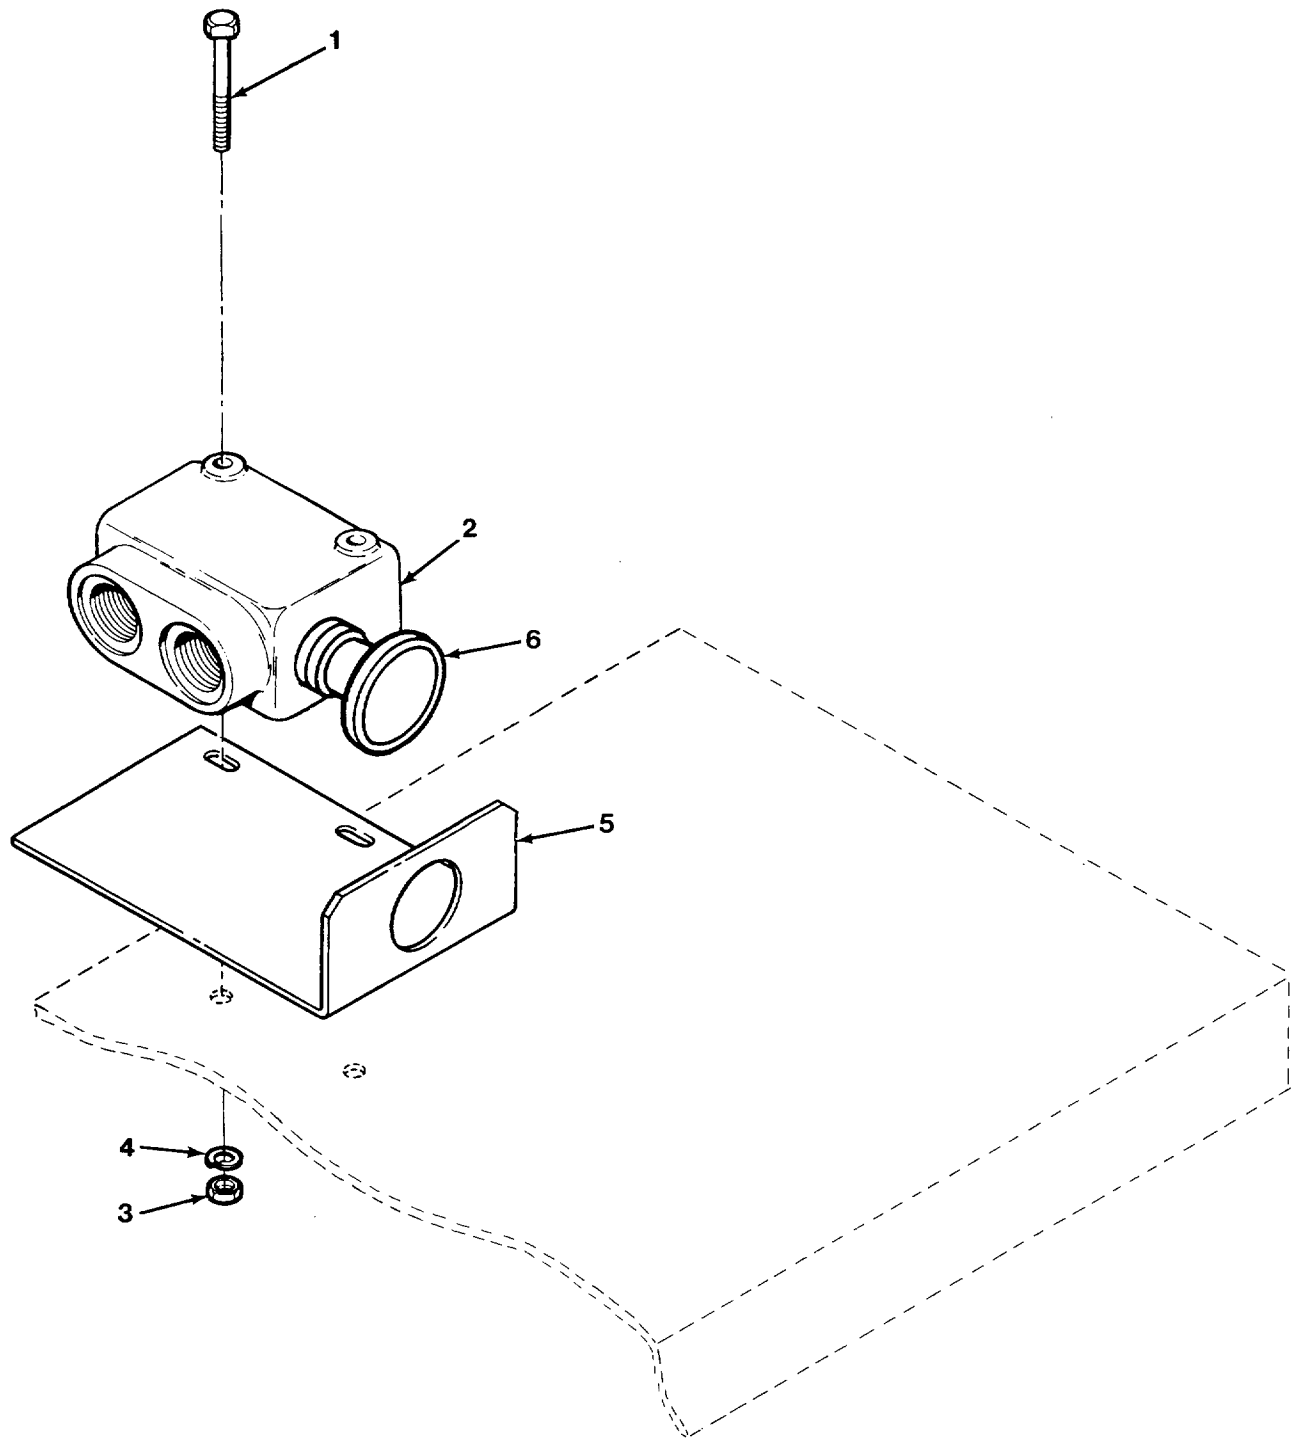

END OF FIGURE

FIG.406 PRIORITY FLOW VALVE - M978 AND M984

SECTION II					
(1)	(2)	(3)	(4)	(5)	(6)
ITEM NO	SMR CODE	CAGEC	PART NUMBER	DESCRIPTION AND USABLE ON CODES (UOC)	QTY
				GROUP 2402 MANIFOLD AND/OR CONTROL VALVES	
				FIG.406 PRIORITY FLOW VALVE - M978 AND M984	
1	PAOZZ	96906	MS35690-604	NUT, PLAIN, HEXAGON UOC: CBW, H02, H04	2
2	PAOZZ	96906	MS35338-46	WASHER, LOCK UOC: CBW, H02, H04	2
3	PAOZZ	11341	128741	VALVE, REGULATING, FL UOC: CBW, H02, H04	1
4	PAOZZ	96906	MS-90728-66	SCREW, CAP, HEXAGON H USE WITH VALVE P/N 128741 UOC: CBW, H02, H04	2
				END OF FIGURE	