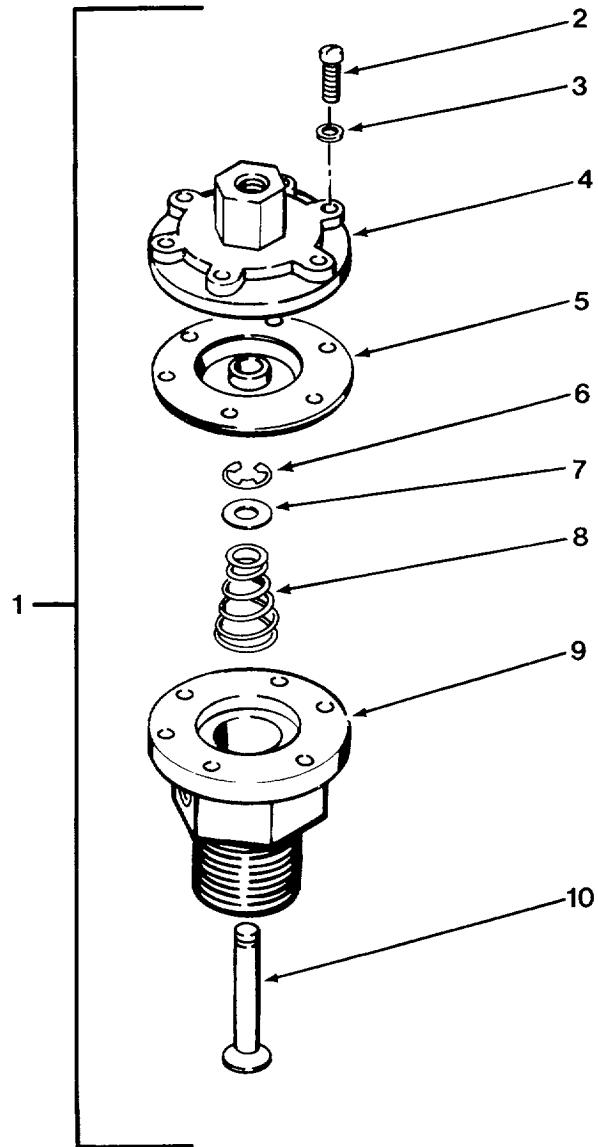

END OF FIGURE

FIG. 457 V14 PILOT VALVE

SECTION II

TM 9-2320-279-24P-2

(1) ITEM NO	(2) SMR CODE	(3) CAGEC	(4) PART NUMBER	(5) DESCRIPTION AND USABLE ON CODES (UOC)	(6) QTY
GROUP 7203 VALVE, FITTINGS, LINES FIG. 457 V14 PILOT VALVE					
1	PAOHF	79318	2681193	VALVE, CROSS UOC:H02, H07	1
2	PAHZZ	03038	LP503-6-8	.SCREW, SELF-LOCKING UOC:H02, H07	6
3	PAHZZ	80205	NAS620C6	.WASHER, FLAT UOC:H02, H07	6
4	PAHZZ	79318	2681197	.COVER, ACCESS UOC:H02, H07	1
5	PAHZZ	79318	2633219	.DIAPHRAGM, VALVE, SPE UOC:H02, H07	1
6	PAHZZ	96906	MS16633-4018	.RING, RETAINING UOC:H02, H07	1
7	PAHZZ	88044	AN960C10L	.WASHER, FLAT UOC:H02, H07	1
8	PAHZZ	79318	2681196	.SPRING, HELICAL, COMP..... UOC:H02, H07	1
9	PAHZZ	79318	2681194	.FLANGE, PIPE UOC:H02, H07	1
10	PAHZZ	79318	2813374-101	.DISK, VALVE UOC:H02, H07	1