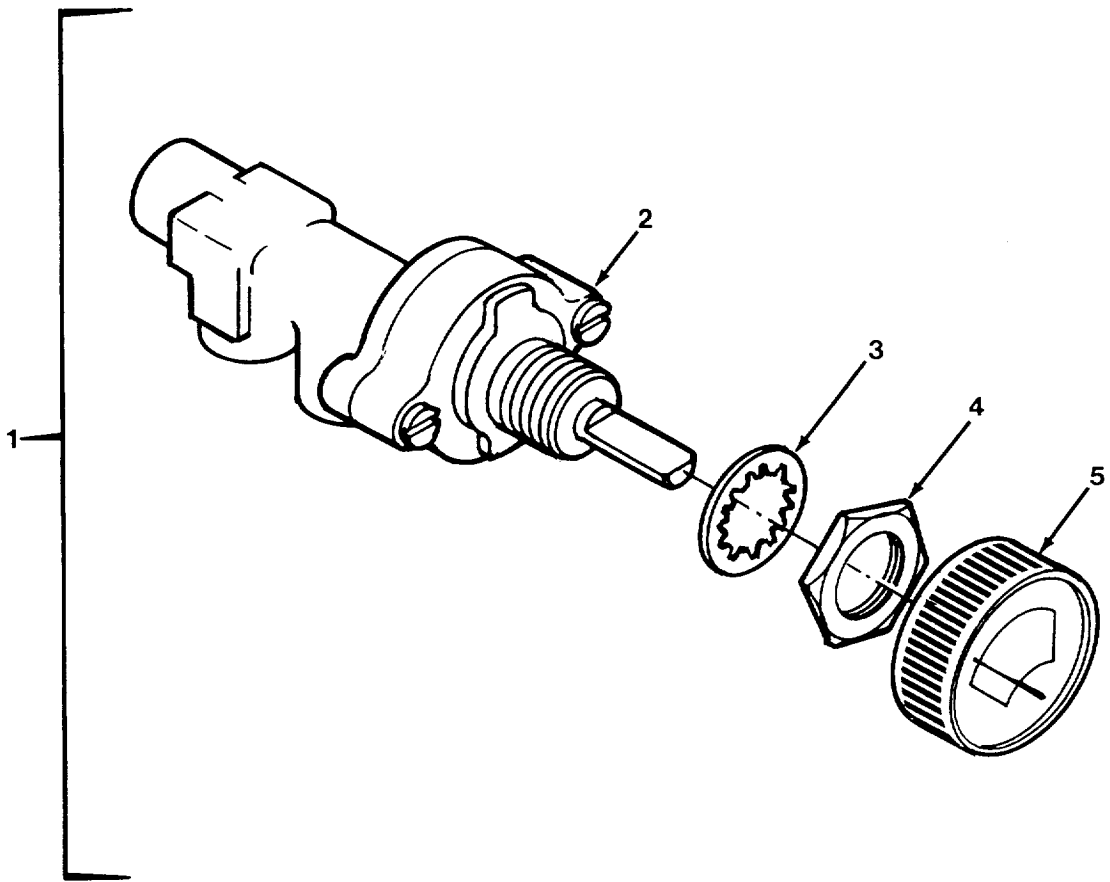

END OF FIGURE

FIG. 388 WIPER CONTROL VALVE

SECTION II

(1) ITEM NO	(2) SMR CODE	(3) CAGEC	(4) PART NUMBER	(5) DESCRIPTION AND USABLE ON CODES (UOC)	(6) QTY
GROUP 2202 ACCESSORY ITEMS					
FIG. 388 WIPER CONTROL VALVE					
1	PAOOO	82484	K-112-8	CONTROL, WINDSHIELD	2
2	XAOZZ	82484	K-112-8-SF	.VALVE, REGULATING.....	1
3	XDOZZ	82484	C-1343	.COVER	1
4	PAOZZ	82484	S-710-1	.NUT, PLAIN, HEXAGON	1
5	PAOZZ	82484	C1353	.KNOB	1