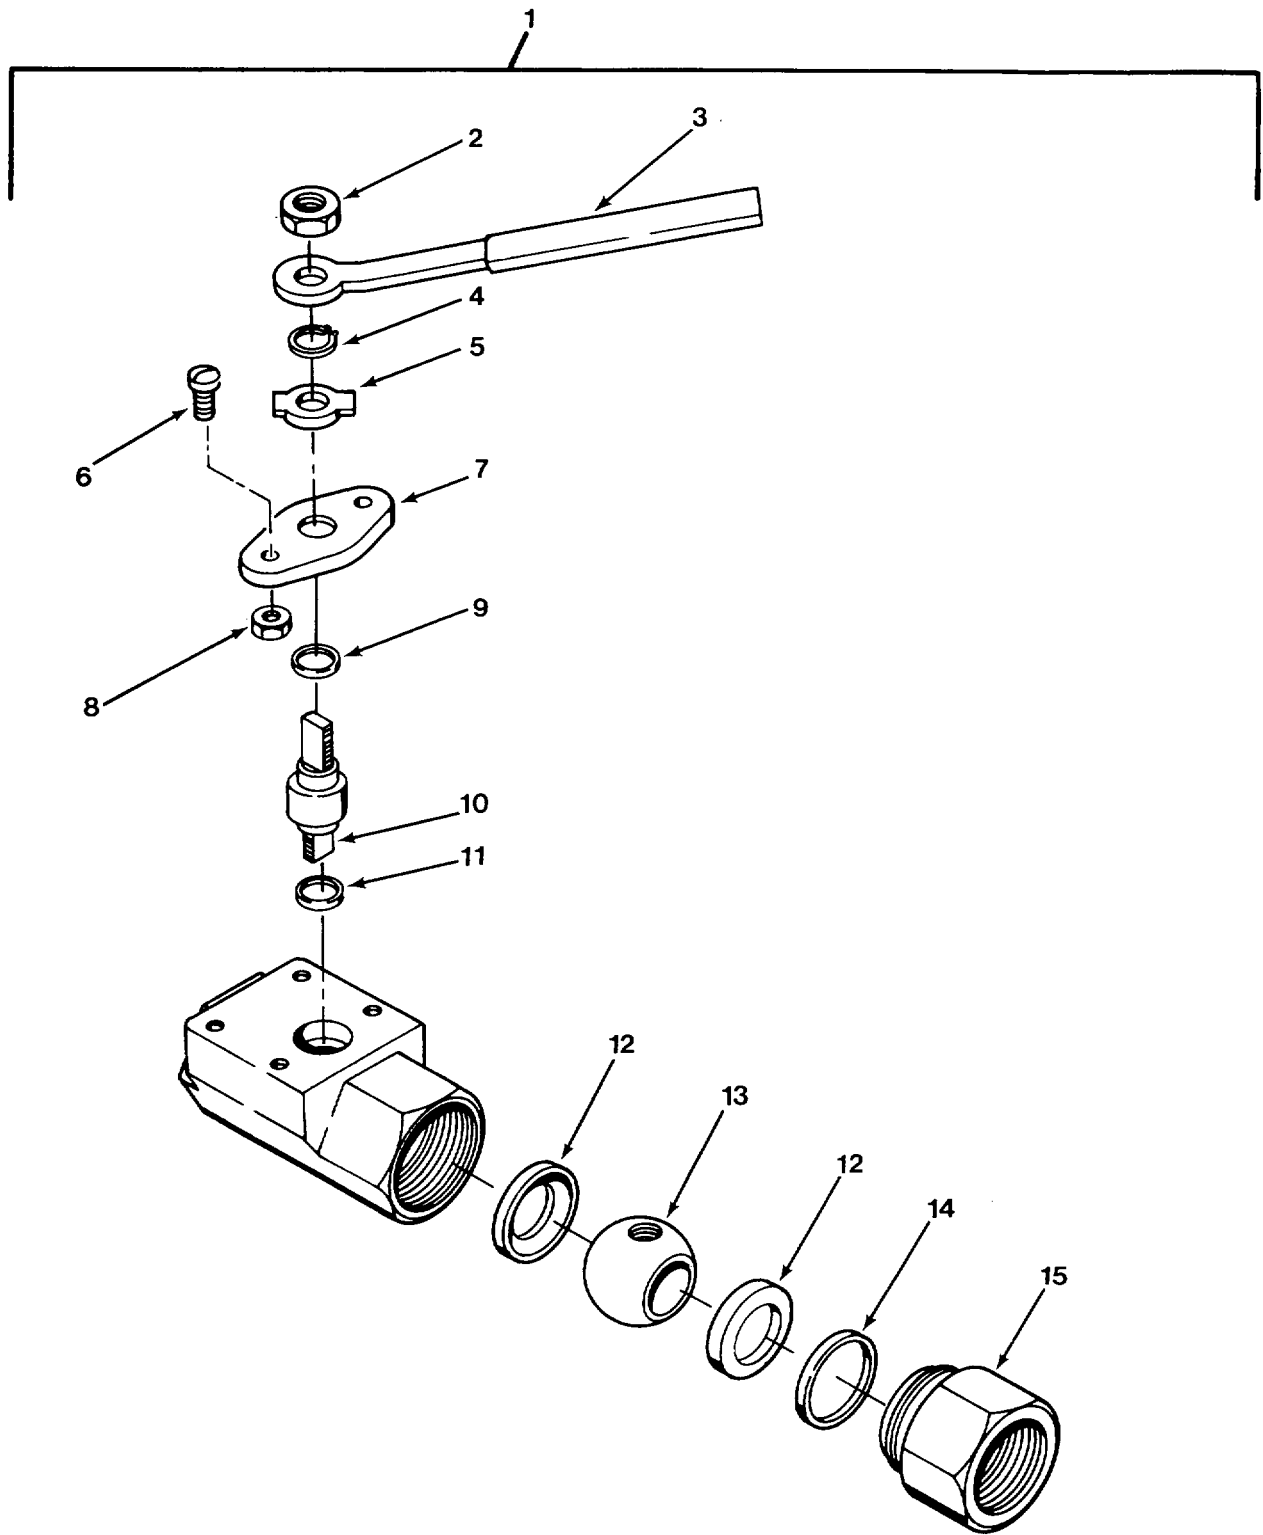

FIG. 463 V12 BOTTOM LOAD PRECHECK VALVE/SAMPLING PROBE VALVE

SECTION II

TM 9-2320-279-24P-2

(1) ITEM NO	(2) SMR CODE	(3) CAGEC	(4) PART NUMBER	(5) DESCRIPTION AND USABLE ON CODES (UOC)	(6) QTY
GROUP 7203 VALVE, FITTINGS, LINES FIG. 463 V12 BOTTOM LOAD PRECHECK VALVE/SAMPLING PROBE VALVE					
1	XDOHH	53154	1-4A11TT	VALVE, BALL UOC:H02, H07	2
2	PAHZZ	53154	043-0125-22-24	.NUT, PLAIN, HEXAGON UOC:H02, H07	1
3	PAHZZ	53154	012-0274-22	.LEVER, MANUAL CONTRO UOC:H02, H07	1
4	PAHZZ	53154	067-0090-41	.RING, RETAINING UOC:H02, H07	1
5	PAHZZ	53154	011-0064-32	.INDICATOR, STOP, VALV UOC:H02, H07	1
6	PAHZZ	53154	039-0297-30	.BOLT, MACHINE UOC:H02, H07	2
7	PAHZZ	53154	S-2161 ITEM 9	.PLATE, VALVE BONNET UOC:H02, H07	1
8	PAHZZ	53154	043-0013-30	.NUT, PLAIN, HEXAGON UOC:H02, H07	2
9	PAHZZ	53154	006-0156-53	.BEARING UOC:H02, H07	1
10	PAHZZ	53154	003-0279-11	.STEM, FLUID VALVE UOC:H02, H07	1
11	KFHZZ	01029	004-0011-50	.SEAL, STEM PART OF KIT P/N RKA1TT..... UOC:H02, H07	1
12	KFHZZ	01029	002-0001-50	.SEAT, VALVE PART OF KIT P/N RKA1TT..... UOC:H02, H07	2
13	PAHZZ	53154	0010173-11	.BALL, VALVE, PORTED UOC:H02, H07	1
14	KFHZZ	01029	004-0001-50	.SEAL PART OF KIT P/N RKA1TT UOC:H02, H07	1
15	PAHZZ	53154	051-0077-11	.CAP, VALVE UOC:H02, H07	1

END OF FIGURE