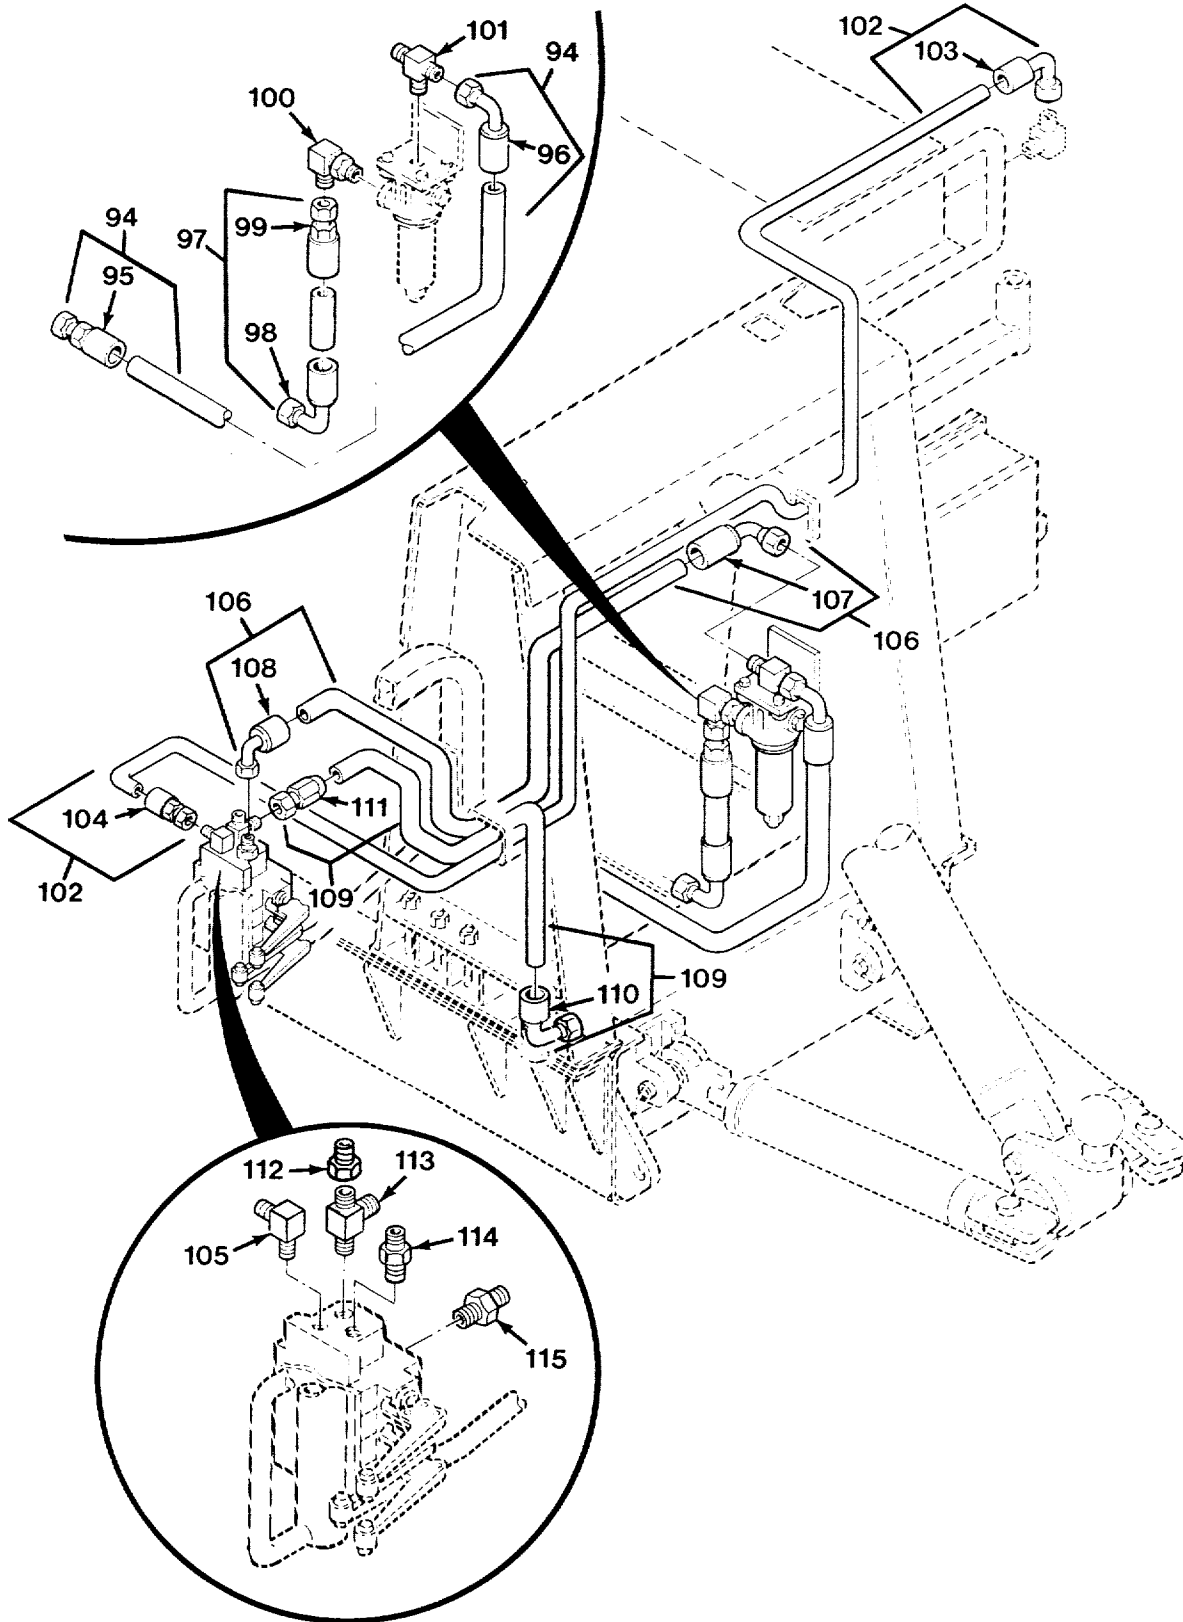

FIG. 420 HYDRAULIC LINES AND FITTINGS - M984A1 (SHEET 3 OF 5)