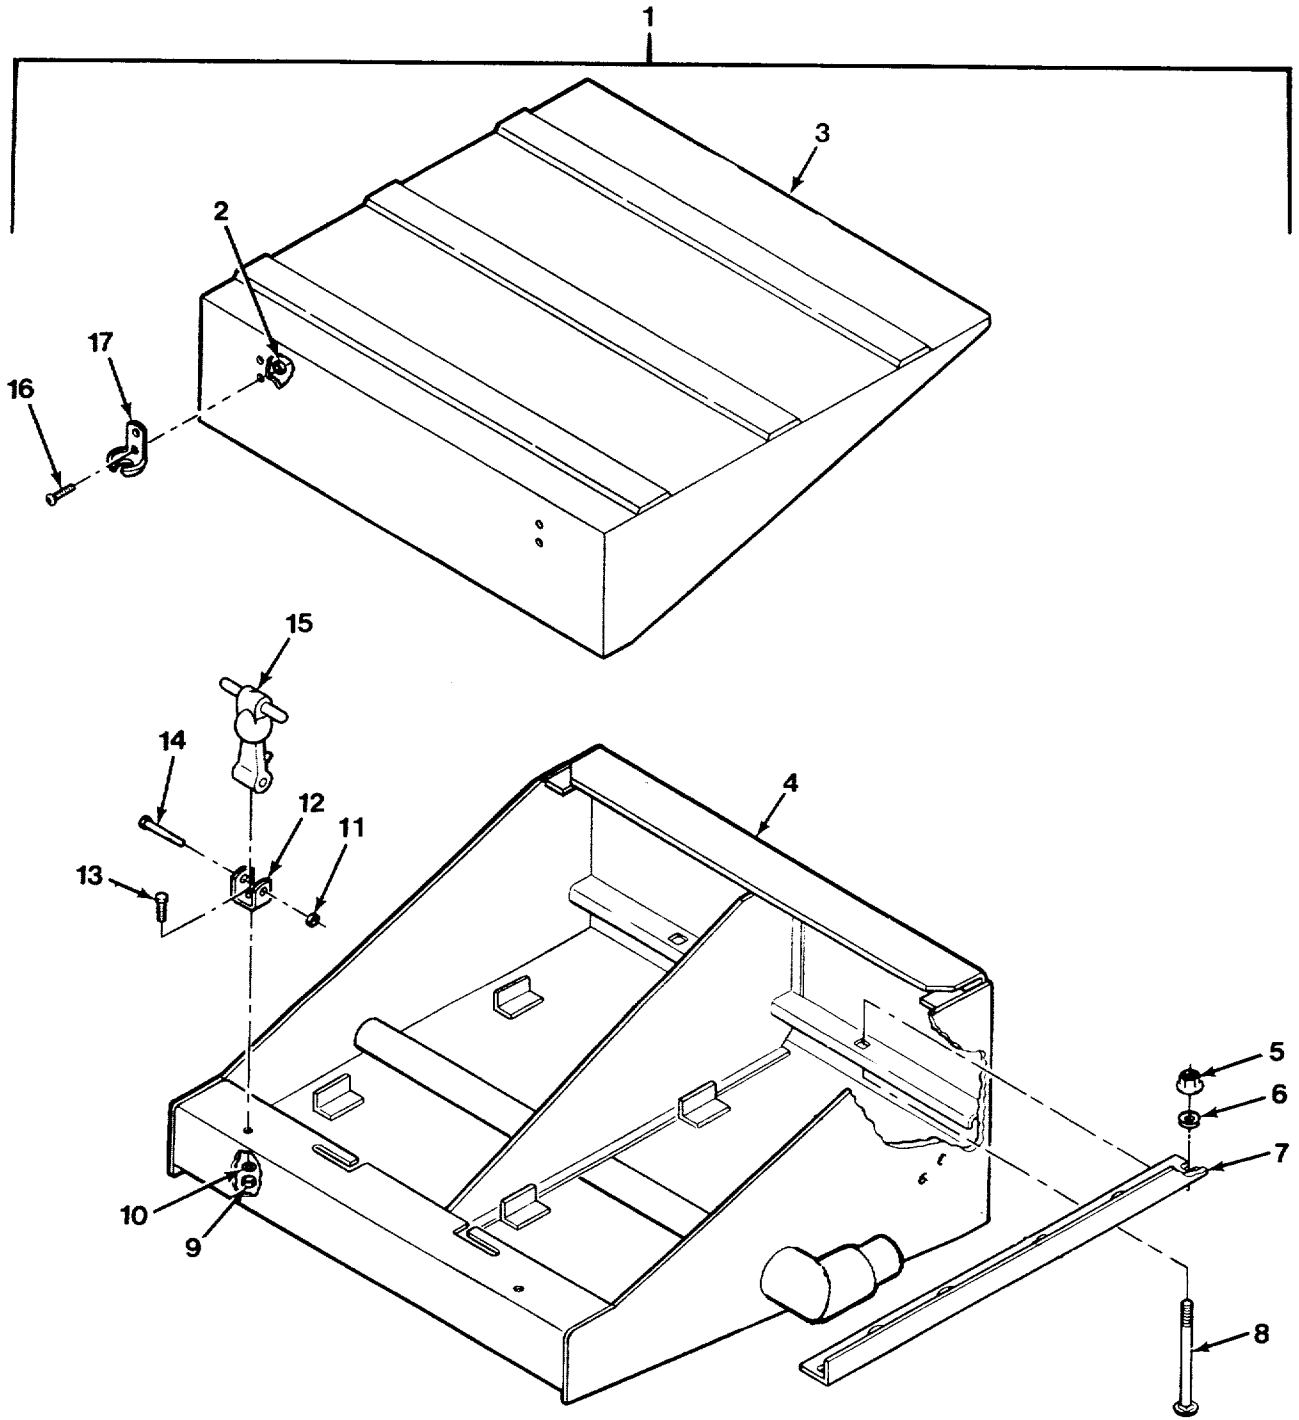

SECTION II

TM 9-2320-279-24P-2

(1) ITEM NO	(2) SMR CODE	(3) CAGEC	(4) PART NUMBER	(5) DESCRIPTION AND USABLE ON CODES (UOC)	(6) QTY
GROUP 3303 WINTERIZATION KITS FIG. 425 ARCTIC KIT ELECTRICAL WIRING INSTALLATION					
1	PAOZZ	1C645	20 600 85	RECEPTACLE	1
2	PAOZZ	32498	1215	SHIELD, LIGHT.....	1
3	PAOOO	32498	441-1-0207	LIGHT INDICATOR	1
4	PAOZZ	32498	1114-1RRC	.LENS, LIGHT.....	1
5	PAOZZ	32498	1184-2	.SPACER, RING	1
6	PAOZZ	32498	1118	.NUT, PLAIN, HEXAGON	1
7	PAOZZ	32498	1118W	.WASHER, FLAT	1
8	PAOZZ	32498	1183-4	.LIGHT, INDICATOR.....	1
9	PAOZZ	08806	1820	.LAMP, INCANDESCENT	1
10	PAOZZ	32498	588-2-6	.LAMPHOLDER.....	1
11	PAOZZ	45152	1970170	PLATE, DATA	1
12	MOOOO	45152	3487FX18W	WIRE ASSY MAKE FROM WIRE P/N 1244FX	1
				(45152), 18 IN	
13	PAOZZ	96906	MS25036-108	.TERMINAL, LUG	2
14	PAOZZ	96906	MS25036-103	TERMINAL, LUG	1
15	PAOZZ	00779	165429-1	PLUG, END SEAL, ELECT	1
16	MOOOO	45152	3582FX18W	WIRE ASSY MAKE FROM WIRE P/N 1244FX	1
				(45152), 18 IN	
17	PAOZZ	98410	BB-837-10	.TERMINAL, RING	1
18	PAOZZ	96906	MS25036-110	.TERMINAL, LUG	1
19	MOOOO	45152	3487FX52W	WIRE ASSY MAKE FROM WIRE P/N 1244FX.....	1
				(45152), 52IN	
20	PAOZZ	98410	BB-837-10	.TERMINAL, RING	2
21	PAOZZ	96906	MS24658-22G	SWITCH, PTO ENGAGE	1
22	MOOOO	45152	3514FX6W	WIRE ASSY MAKE FROM WIRE P/N 1294FX	1
				(45152), 6IN	
23	PAOZZ	98410	BB-837-10	.TERMINAL, RING	1
24	PAOZZ	96906	MS51861-12	SCREW, TAPPING SIZE #4-24 X .25	4

END OF FIGURE