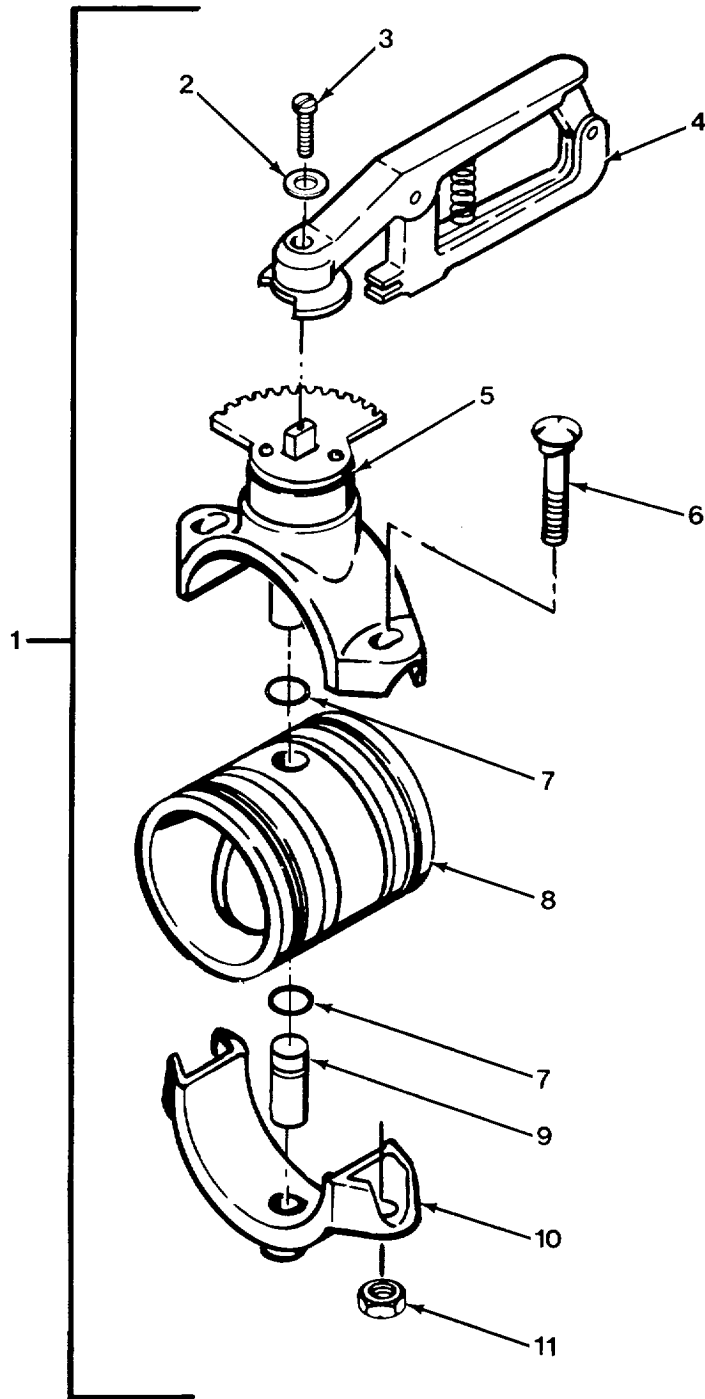

END OF FIGURE

FIG. 465 V7IV8 REEL VALVE

SECTION II					
(1)	(2)	(3)	(4)	(5)	(6)
ITEM NO	SMR CODE	CAGEC	PART NUMBER	DESCRIPTION AND USABLE ON CODES (UOC)	QTY
GROUP 7203 VALVE, FITTINGS, LINES					
FIG. 465 V7/V8 REEL VALVE					
1	PAOHH	79154	2SST700LL-T	VALVE, BUTTERFLY UOC: H02, H07	2
2	PAHZZ	96906	MS51412-2	.WASHER, FLAT UOC: H02, H07	1
3	PAHZZ	96906	MS35275-261	.SCREW, MACHINE UOC: H02, H07	1
4	PAHZZ	79154	BFVR-700-31/32-2 IN	.LEVER, MANUAL CONTRO UOC: H02, H07	1
5	PAHZZ	79154	BFVR-700-2B-2IN	.BODY, VALVE..... UOC: H02, H07	1
6	PAHZZ	79154	BFVR-700-17/18 -2IN	.BOLT UOC: H02, H07	2
7	PAHZZ	79154	BFVR-700-13-2IN	.PACKING, PREFORMED UOC: H02, H07	2
8	PAHZZ	79154	BFVR-700-1-D-2IN	.PARTS KIT, BUTTERFLY UOC: H02, H07	1
9	PAHZZ	79154	BFVR-700-6-2IN	.STEM, FLUID VALVE UOC: H02, H07	1
10	PFHZZ	79154	BFVR-700-2-2IN	.BODY, VALVE..... UOC: H02, H07	1
11	PAHZZ	79154	BFVR-700-18-2IN	.NUT, PLAIN, HEXAGON UOC: H02, H07	2