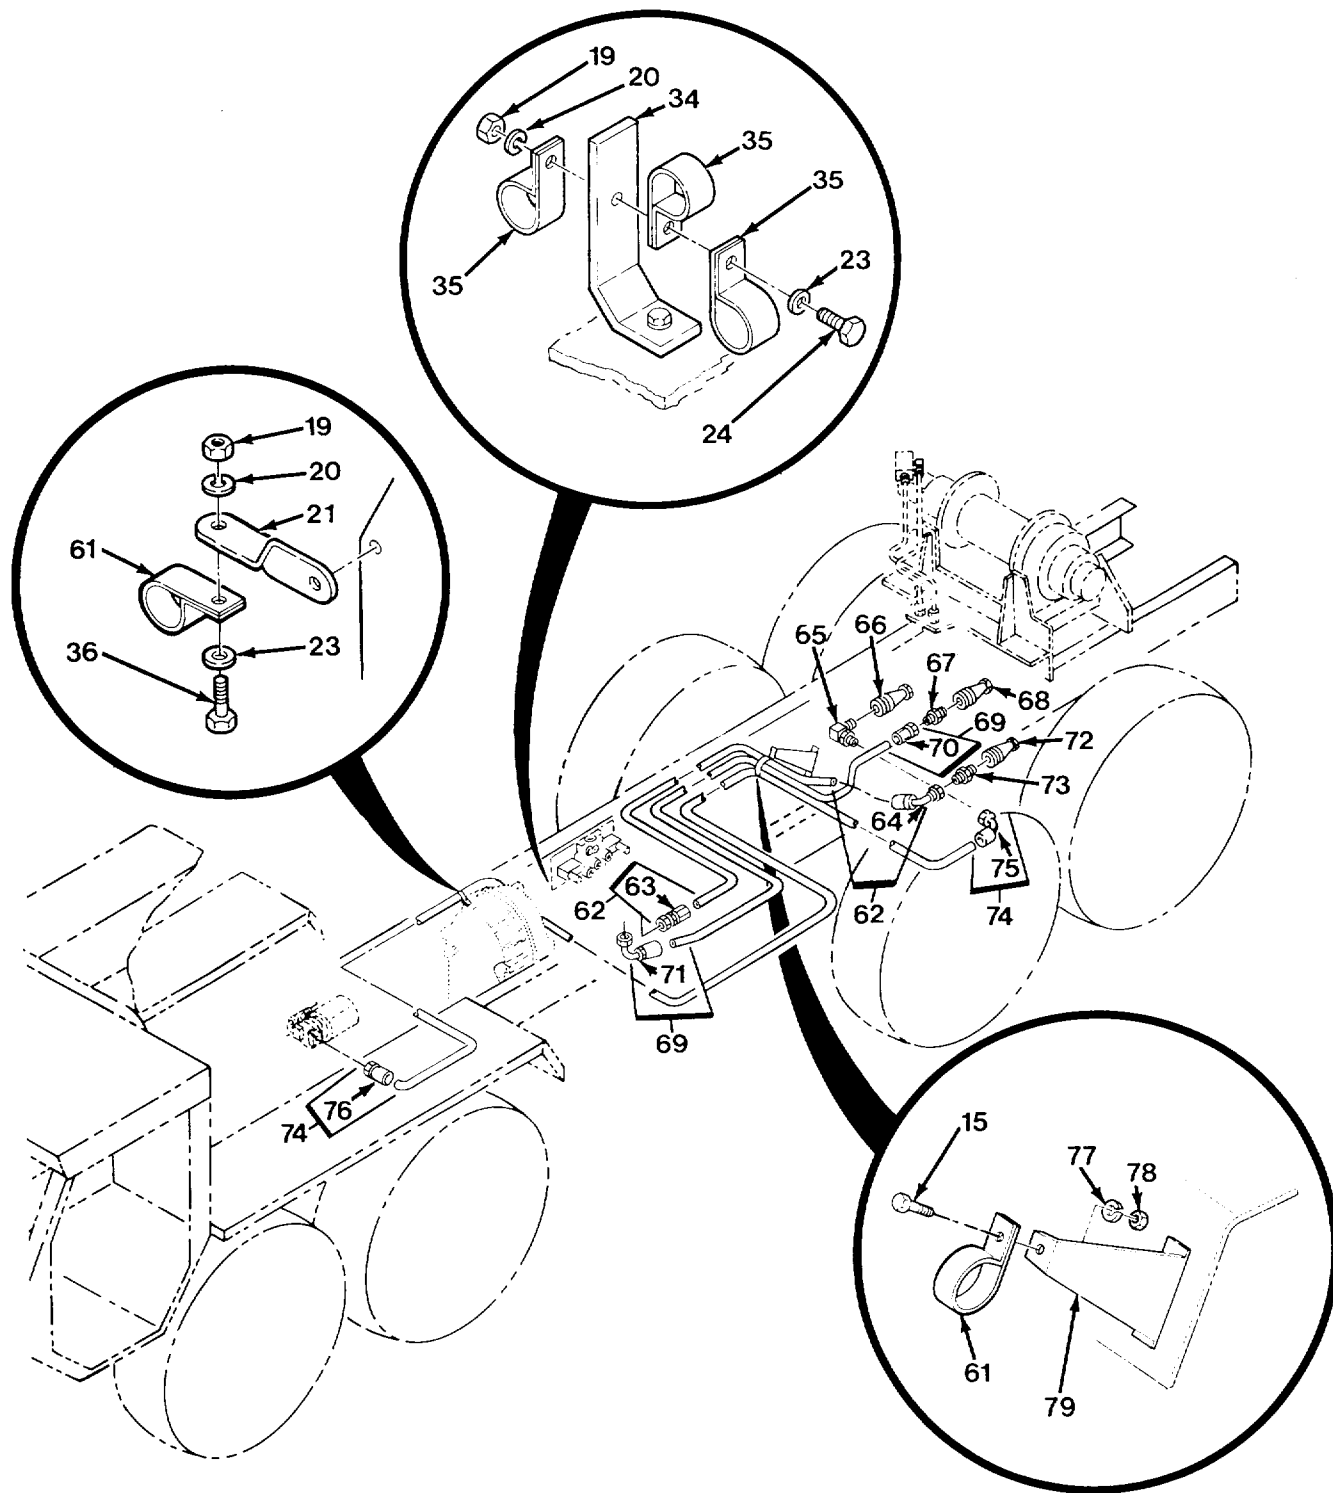

FIG. 418 HYDRAULIC LINES AND FITTINGS - M984 (SHEET 4 OF 4)

SECTION II

(1) ITEM NO	(2) SMR CODE	(3) CAGEC	(4) PART NUMBER	(5) DESCRIPTION AND USABLE ON CODES (UOC)	(6) QTY
GROUP 2406 STRAINERS, FILTERS, LINES AND FITTINGS, ETC. FIG. 418 HYDRAULIC LINES AND FITTINGS - M984					
1	PAOZZ	01276	2062-16-12S	ELBOW, TUBE TO BOSS ..... UOC: H04	3
2	PAOZZ	96906	MS51525A12-16	ADAPTER, STRAIGHT, TU ..... UOC: H04	5
3	MFOZZ	01276	FG1556KKK0440	HOSE ASSEMBLY MAKE FROM HOSE, P/N ..... 2781-12-RL UOC: H04	1
4	PAFZZ	01276	191112-12-12S	.ELBOW, TUBE TO HOSE ..... UOC: H04	1
5	PAFZZ	01276	191100H12-12S	.ADAPTER, STRAIGHT, TU ..... UOC: H04	1
6	PAOZZ	01276	2215-12-10S	REDUCER, TUBE..... UOC: H04	2
7	PAOZZ	45152	1355360U	TUBE ASSEMBLY, METAL ..... UOC: H04	1
8	PAOZZ	01276	202702-8-10S	ADAPTER, STRAIGHT, TU ..... UOC: H04	2
9	PAOZZ	45152	1355370U	TUBE ASSEMBLY, METAL ..... UOC: H04	1
10	PAOZZ	96906	MS35690-604	NUT, PLAIN, HEXAGON..... UOC: H04	2
11	PAOZZ	96906	MS35338-46	WASHER, LOCK ..... UOC: H04	2
12	PAOZZ	45152	1357840	BRACKET, ANGLE ..... UOC: H04	1
13	PAOZZ	96906	MS51520A12	ADAPTER, STRAIGHT, TU ..... UOC: H04	2
14	PAOZZ	96906	MS27183-14	WASHER, FLAT..... UOC: H04	2
15	PAOZZ	96906	MS90725-60	BOLT, MACHINE ..... UOC: H04	2
16	MFOZZ	01276	FG1002KKK0730	HOSE ASSEMBLY MAKE FROM HOSE, P/N ..... 2781-12-RL UOC: H04	2
17	PAFZZ	01276	191100H12-12S	.ADAPTER, STRAIGHT, TU ..... UOC: H04	1
18	PAFZZ	01276	191113-12-12S	.ELBOW, TUBE TO HOSE ..... UOC: H04	1
19	PAOZZ	96906	MS51967-2	NUT, PLAIN, HEXAGON..... UOC: H04	6
20	PAOZZ	96906	MS35338-44	WASHER, LOCK ..... UOC: H04	6
21	PAOZZ	19207	12357810	BRACKET, AIR HOSE ..... UOC: H04	3
22	PAOZZ	75272	COV-2113	CLAMP, LOOP ..... UOC: H04	2
23	PAOZZ	96906	MS27183-10	WASHER, FLAT..... UOC: H04	6