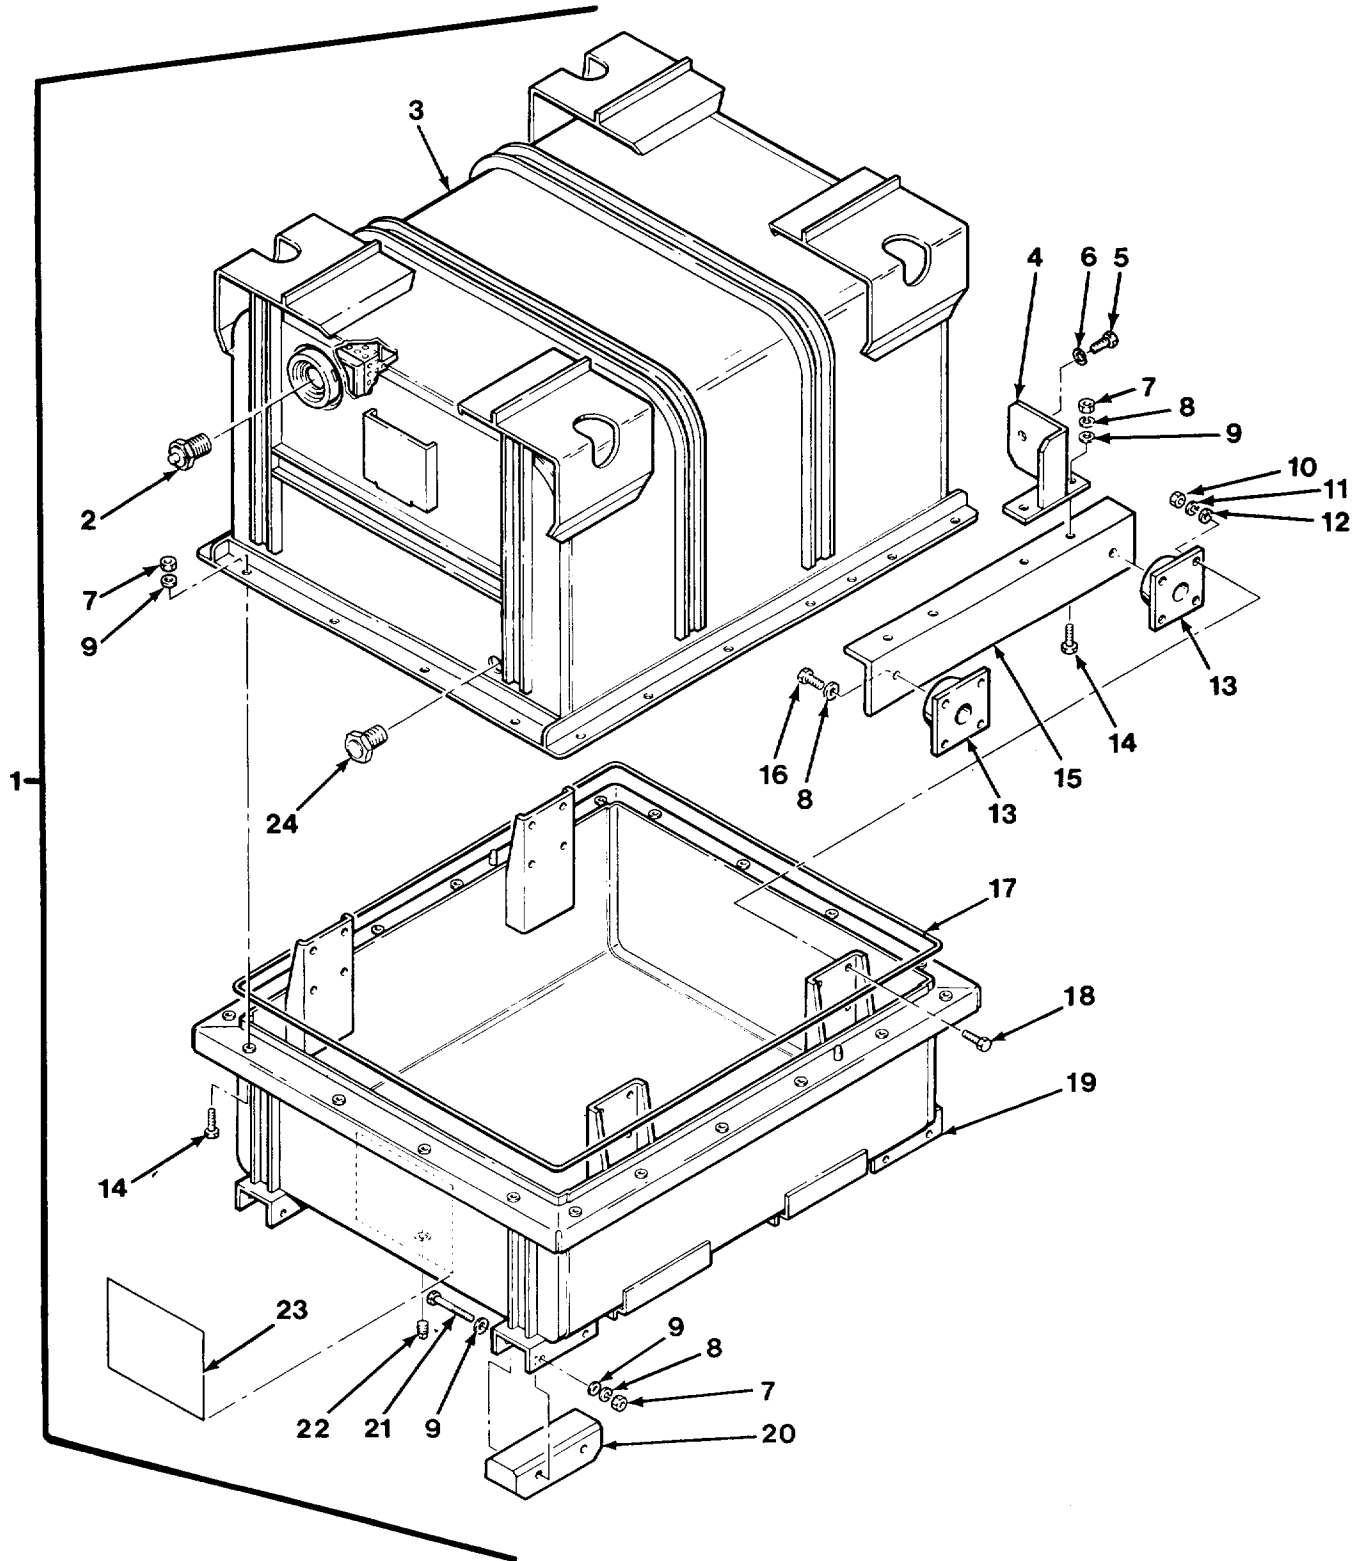

FIG. 423 TRANSFER CASE SHIPPING CONTAINER

SECTION II

(1) ITEM NO	(2) SMR CODE	(3) CAGEC	(4) PART NUMBER	(5) DESCRIPTION AND USABLE ON CODES (UOC)	(6) QTY
GROUP 3301 REUSABLE SHIPPING CONTAINERS FIG. 423 TRANSFER CASE SHIPPING CONTAINER					
1	PAFFF	33873	51178-2-001	SHIPPING AND STORAG	1
2	PAFZZ	08992	TA330-10-10-R	.VALVE, BREATHER	1
3	PFFZZ	33873	51178-2-003	.CONTAINER, UPPER SEC	1
4	PFFZZ	33873	51178-2-005	.SUPPORT, SHIPPING AN	4
5	PAFZZ	80204	B1821BH050C450N	.SCREW, CAP, HEXAGON H	8
6	PAFZZ	96906	MS35338-50	.WASHER, LOCK	8
7	PAOZZ	96906	MS51967-14	.NUT, PLAIN, HEXAGON	36
8	PAFZZ	96906	MS35338-48	.WASHER, LOCK	20
9	PAFZZ	96906	MS27183-18	.WASHER, FLAT	44
10	PAFZZ	96906	MS51967-5	.NUT, PLAIN, HEXAGON	16
11	PAFZZ	96906	MS35338-45	.WASHER, LOCK	16
12	PAFZZ	96906	MS27183-12	.WASHER, FLAT	16
13	PAFZZ	33873	51178-1-105	.SUPPORT, SHIPPING AN	4
14	PAFZZ	80204	B1821BH050C150N	.SCREW, CAP, HEXAGON H	28
15	PFFZZ	33873	51178-2-102	.SUPPORT, SHIPPING AN	2
16	PAFZZ	96906	MS90727-108	.SCREW, CAP, HEXAGON H	4
17	PAFZZ	33873	51178-2-100	.SEAL, NONMETALLIC RO	1
18	PAFZZ	96906	MS90725-34	.BOLT, MACHINE	16
19	PFFZZ	33873	51178-2-002	.CONTAINER, LOWER SEC	1
20	PFFZZ	33873	51178-1-101	.SKID, PLATFORM	4
21	PAFZZ	80204	B1821BH050C500N	.SCREW, CAP, HEXAGON H	8
22	PAFZZ	96906	MS20913-6S	.PLUG, PIPE	1
23	PAFZZ	33873	51178-2-101	.MARKER, IDENTIFICATI	1
24	PAFZZ	19207	10906697	.INDICATOR, HUMIDITY	1

END OF FIGURE