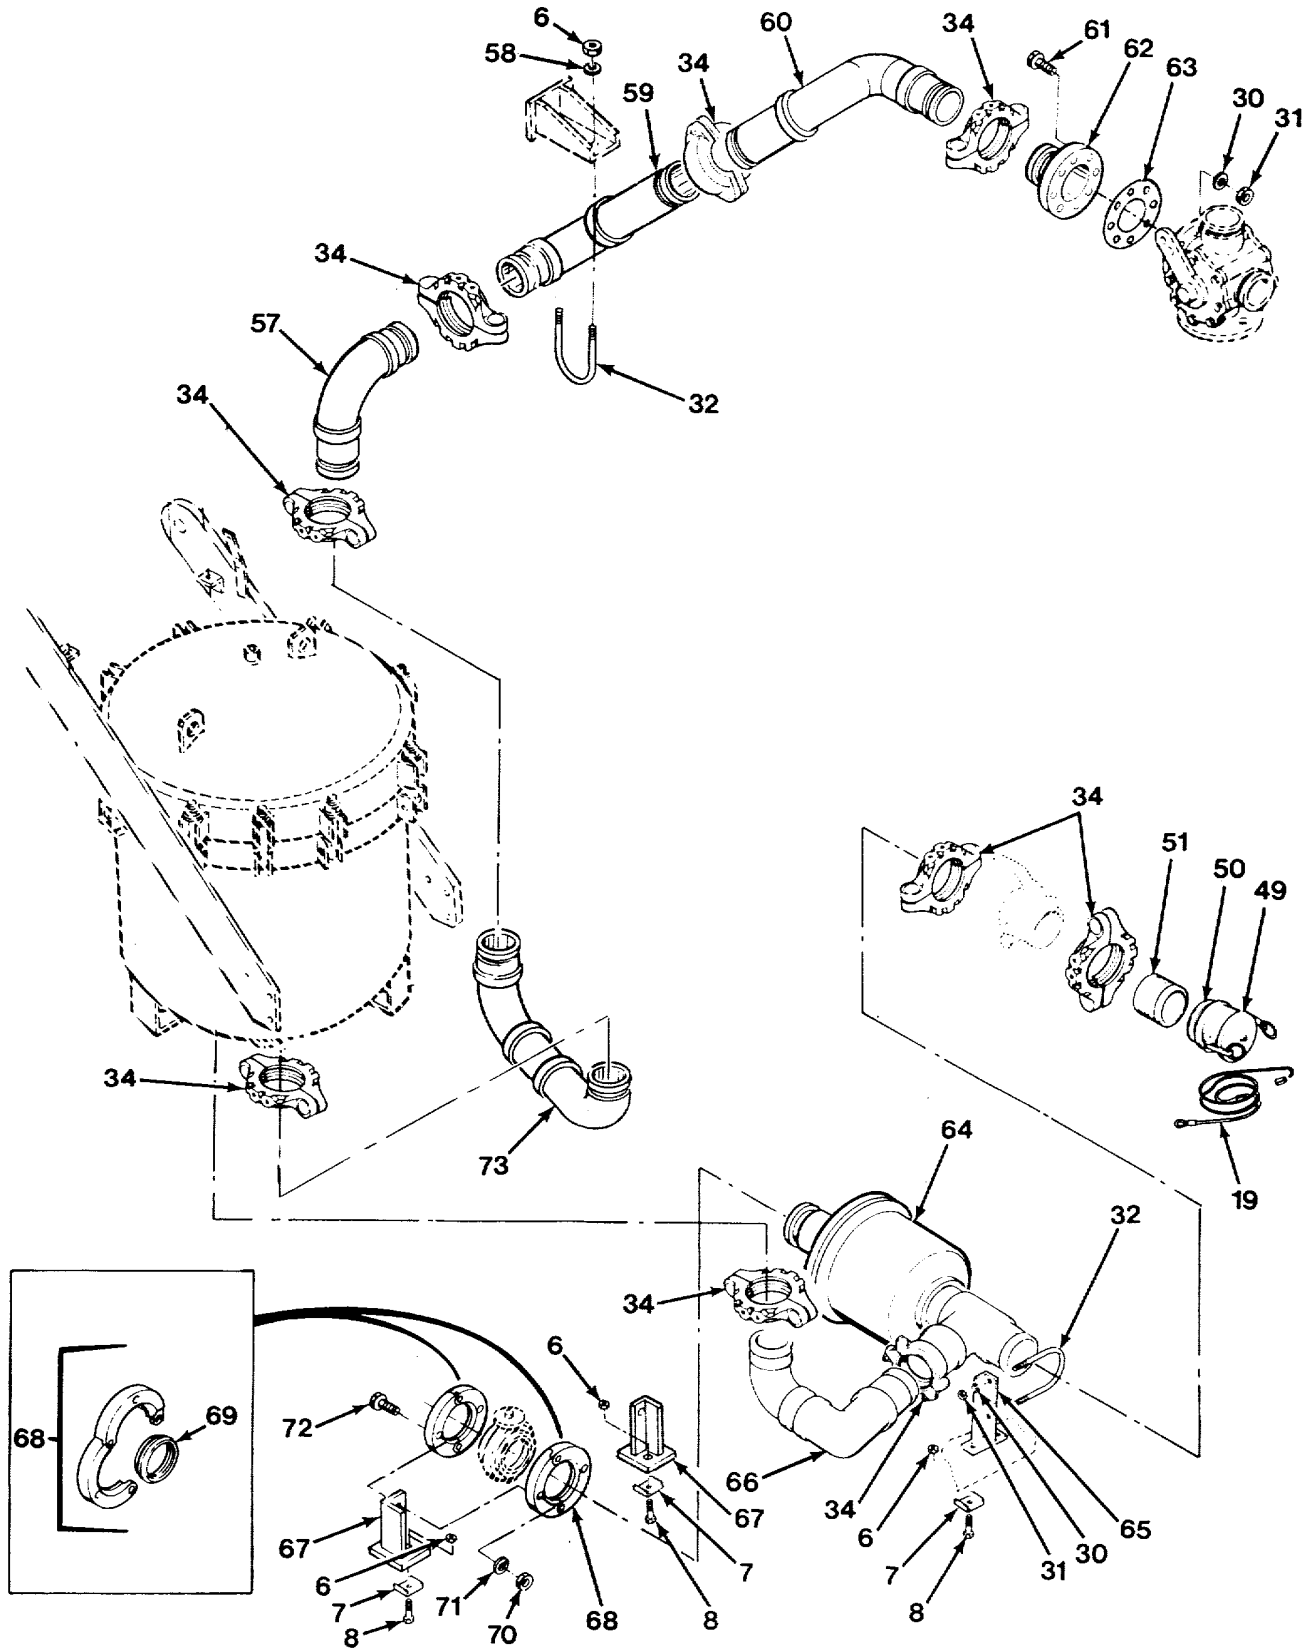

FIG. 449 MODULE PIPING INSTALLATION (SHEET 2 OF 6)

FIG. 449 MODULE PIPING INSTALLATION (SHEET 3 OF 6)