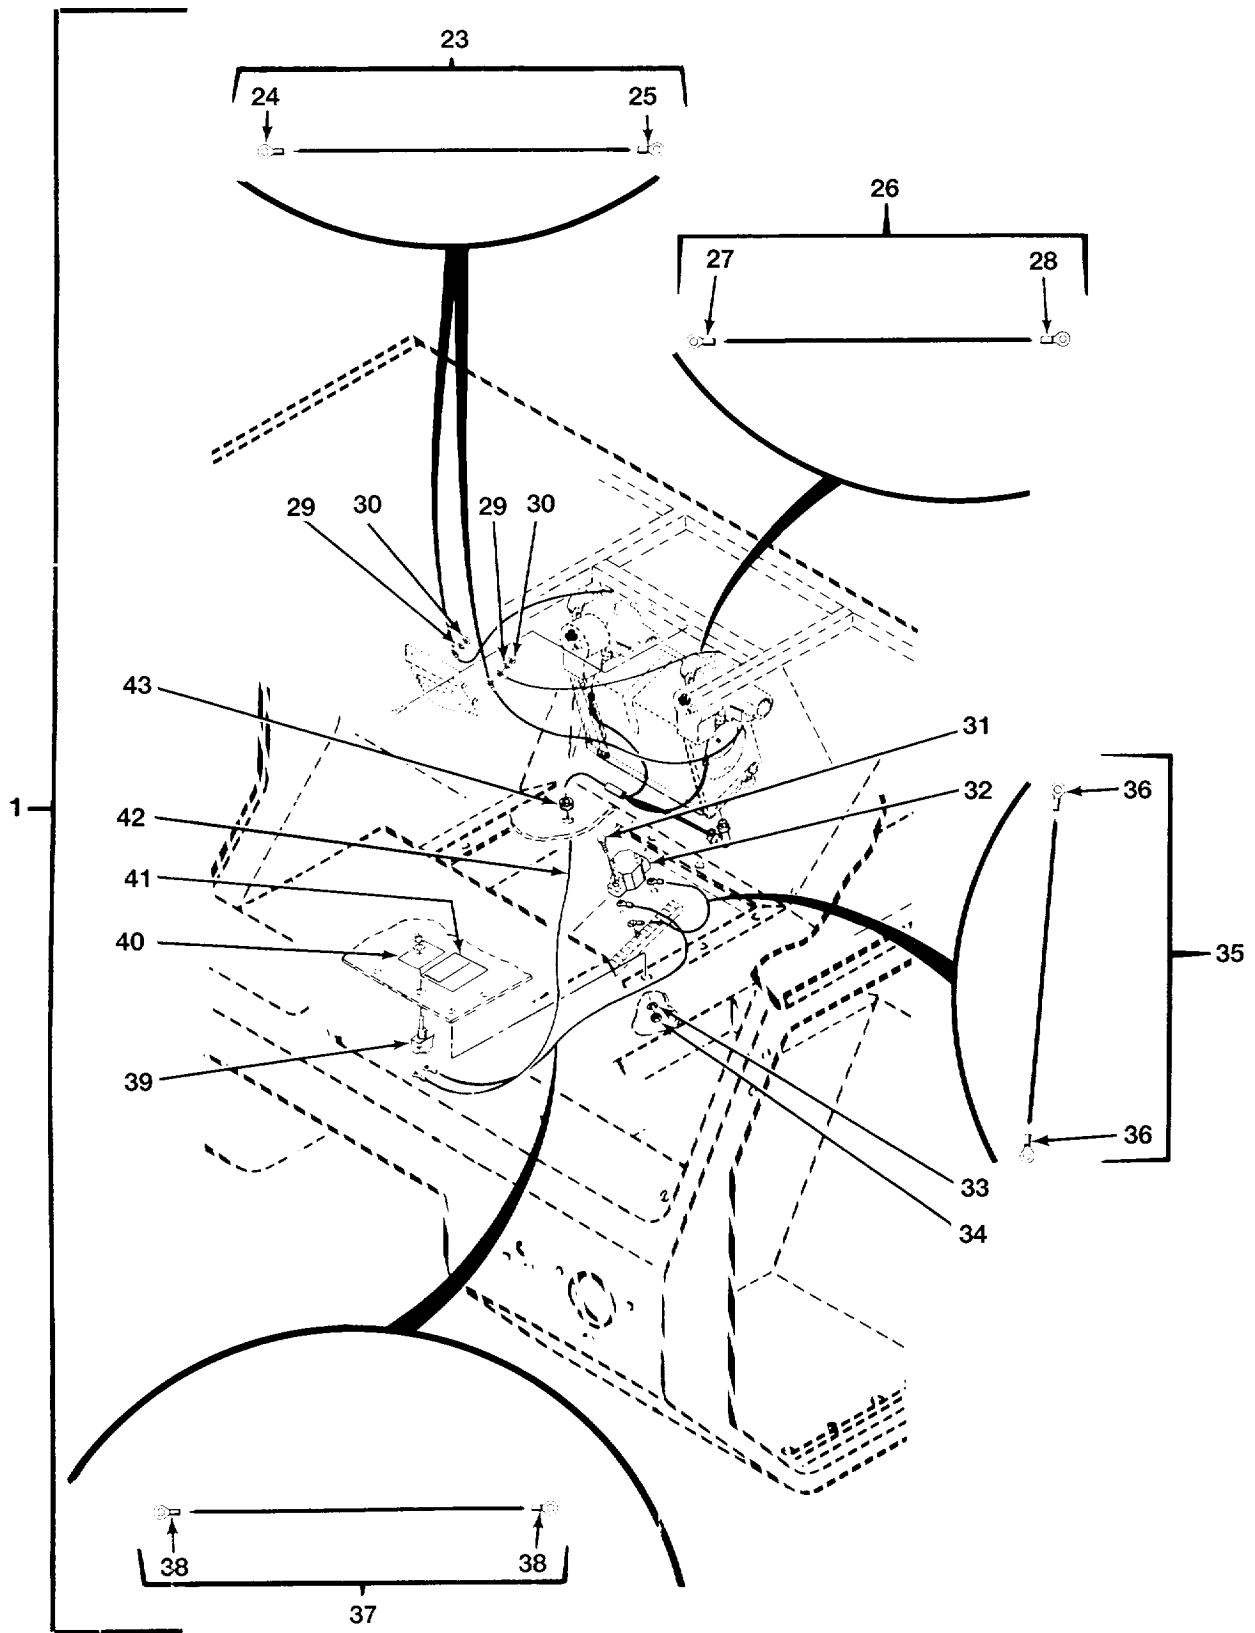

FIG. 471 GAS PARTICULATE FILTER UNIT INSTALLATION (SHEET 2 OF 3)

FIG. 471 GAS PARTICULATE FILTER UNIT INSTALLATION (SHEET 3 OF 3)

SECTION II

(1) ITEM NO	(2) SMR CODE	(3) CAGEC	(4) PART NUMBER	(5) DESCRIPTION AND USABLE ON CODES (UOC)	(6) QTY
GROUP 91 CHEMICAL, BIOLOGICAL, AND RADIOLOGICAL (CBR) EQUIPMENT GROUP 9111 GAS PARTICULATE FILTER UNITS FIG. 471 GAS PARTICULATE FILTER UNIT INSTALLATION					
1	PAOOO	45152	3SK663	GAS PARTICULATE KIT FILTER KIT	1
2	PAOZZ	81361	C5-19-916-2	.HOSE, AIR DUCT	1
3	PAOZZ	96906	MS35842-11	.CLAMP, HOSE	8
4	PAOZZ	81361	C5-19-1900-2	.COUPLING HALF, QUICK.....	4
5	PAOZZ	96906	MS16624-4087	.RING, RETAINING	2
6	PAOZZ	96906	MS51967-2	.NUT, PLAIN, HEXAGON	3
7	PAOZZ	96906	MS35338-44	.WASHER, LOCK	3
8	PAOZZ	81361	B5-19-1829	.CONNECTOR, ORIFICE A	2
9	PAOZZ	81361	B5-19-1831	.BRACKET, ANGLE	2
10	PFOZZ	45152	1371970	.PLATE, MENDING	1
11	PAOZZ	96906	MS90725-6	.SCREW, CAP, HEXAGON H	1
12	PAOOO	81361	D5-19-1782	.HEATER, AIR, ELECTRIC.....	2
13	PAOZZ	81361	B5-19-1676-2	.ADAPTER, STRAIGHT, PI.....	4
14	PAOZZ	81361	C5-19-916-3	.HOSE, AIR DUCT	1
15	PAOZZ	83014	H360-24-12	.CLAMP, LOOP	1
16	PAOZZ	81361	C5-19-916-1	.HOSE, AIR DUCT	1
17	PAOZZ	96906	MS21333-21	.CLAMP, LOOP	2
18	PAOZZ	96906	MS27183-10	.WASHER, FLAT	2
19	PAOZZ	96906	MS90725-3	.SCREW, CAP, HEXAGON H	2
20	PAOZZ	81361	C5-19-916-4	.HOSE, AIR DUCT	1
21	PAOZZ	84987	D5-19-1754	.DEP REPORTED STK-NO	1
22	PAOZA	81361	D5-19-1772	.PURIFIER, AIR	1
23	MOOOO	45152	3639FX8W	.WIRE, 14GA 8 INCH LG MAKE FROM WIRE, P/N 1244FX	2
24	PAOZZ	96906	MS25036-108	..TERMINAL, LUG	2
25	XDOZZ	00779	55039-2	..TERMINAL, LUG	1
26	MOOOO	45152	3639FX4W	.WIRE, 14 GA, 4 INCH MAKE FROM WIRE, P/N 1244FX	1
27	PAOZZ	96906	MS25036-108	..TERMINAL, LUG	1
28	XDOZZ	00779	55039-2	..TERMINAL, LUG	1
29	PAOZZ	96906	MS45904-60	.WASHER, LOCK	2
30	PAOZZ	45152	1369HX1	.NUT, PLAIN, HEXAGON	2
31	PAOZZ	96906	MS35206-265	.SCREW, MACHINE	2
32	PAOZZ	45152	10021FX	.CIRCUIT BREAKER	1
33	PAOZZ	35510	2434	.WASHER, LOCK	2
34	PAOZZ	45152	1817HX	.NUT, PLAIN, HEXAGON	2
35	MOOOO	45152	3487FX12W	.WIRE ASSEMBLY MAKE FROM WIRE, P/N 1244FX	1
36	PAOZZ	96906	MS25036-108	..TERMINAL, LUG	2
37	MOOOO	45152	3487FX16W	.WIRE ASSEMBLY MAKE FROM WIRE, P/N 1244FX	1
38	PAOZZ	96906	MS25036-108	..TERMINAL, LUG	2
39	PAOZZ	96906	MS24658-22G	.SWITCH, PTO ENGAGE	1
40	PAOZZ	45152	1371360	.PLATE, INSTRUCTION.....	1
41	PAOZZ	19207	12296626	.DECAL	1