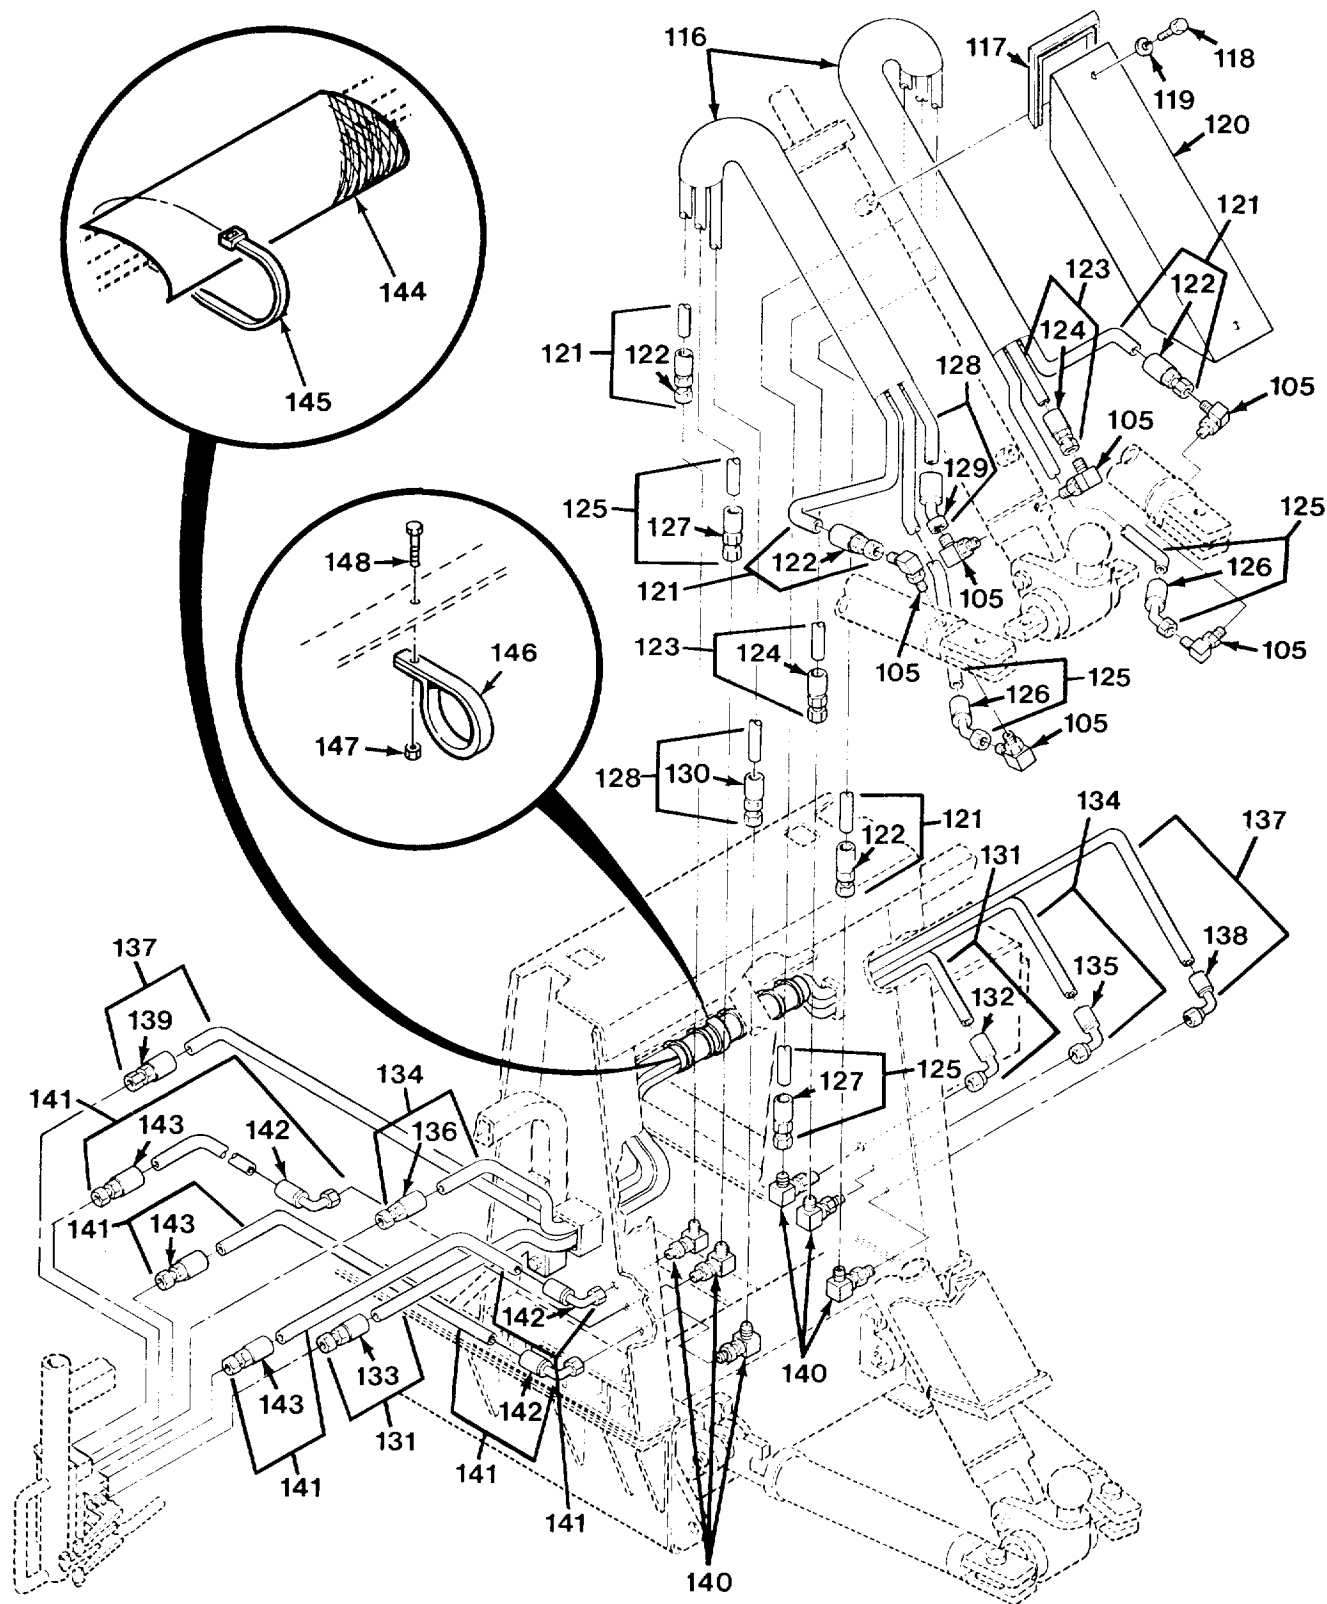

FIG. 420 HYDRAULIC LINES AND FITTINGS - M984A1 (SHEET 4 OF 5)

FIG. 420 HYDRAULIC LINES AND FITTINGS - M984A1 (SHEET 5 OF 5)

SECTION II

(1) ITEM NO	(2) SMR CODE	(3) CAGEC	(4) PART NUMBER	(5) DESCRIPTION AND USABLE ON CODES (UOC)	(6) QTY
GROUP 2406 STRAINERS, FILTERS, LINES AND FITTINGS, ETC. FIG. 420 HYDRAULIC LINES AND FITTINGS - M984A1					
1	PAOZZ	81343	4-8 070120CA	ADAPTER, STRAIGHT, TU ..... UOC: H40	1
2	PAOZZ	96906	MS51527A12	ELBOW, TUBE TO BOSS ..... UOC: H40	3
3	PAOZZ	96906	MS51525A12	ADAPTER, STRAIGHT, TU ..... UOC: H40	4
4	PAOZZ	01276	202702-16-20S	ADAPTER, STRAIGHT, TU ..... UOC: H40	1
5	PAOZZ	96906	MS51525A6	ADAPTER, STRAIGHT, TU ..... UOC: H40	1
6	PAOZZ	96906	MS51525A16	ADAPTER, STRAIGHT, TU ..... UOC: H40	2
7	MFOZZ	01276	FG1556KKM0270	HOSE ASSEMBLY MAKE FROM HOSE, P/N ..... 2781-12-RL UOC: H40	2
8	PAFZZ	01276	191100H12-12S	.ADAPTER, STRAIGHT, TU ..... UOC: H40	1
9	PAFZZ	01276	191107-16-12S	.ELBOW, FLANGE TO HOS ..... UOC: H40	1
10	PAOZZ	01276	202702-8-10S	ADAPTER, STRAIGHT, TU ..... UOC: H40	2
11	PAOZZ	45152	1355370U	TUBE ASSEMBLY, METAL ..... UOC: H40	1
12	PAOZZ	96906	MS35690-604	NUT, PLAIN, HEXAGON ..... UOC: H40	2
13	PAOZZ	96906	MS35338-46	WASHER, LOCK ..... UOC: H40	2
14	PAOZZ	01276	2215-12-10S	REDUCER, TUBE ..... UOC: H40	2
15	PAOZZ	45152	1357840	BRACKET, ANGLE ..... UOC: H40	1
16	PAOZZ	96906	MS51520A12	ADAPTER, STRAIGHT, TU ..... UOC: H40	2
17	PAOZZ	80204	B1821BH038C113N	SCREW, CAP, HEXAGON H ..... UOC: H40	2
18	PAOZZ	96906	MS27183-14	WASHER, FLAT..... UOC: H40	2
19	PAOZZ	45152	1355360U	TUBE ASSEMBLY, METAL ..... UOC: H40	1
20	MFOZZ	01276	FG1002KKK0400	HOSE ASSEMBLY MAKE FROM HOSE, P/N ..... 2781-12-RL UOC: H40	2
21	PAFZZ	01276	191100H12-12S	.ADAPTER, STRAIGHT, TU ..... UOC: H40	1
22	PAFZZ	01276	191113-12-12S	.ELBOW, TUBE TO HOSE ..... UOC: H40	1