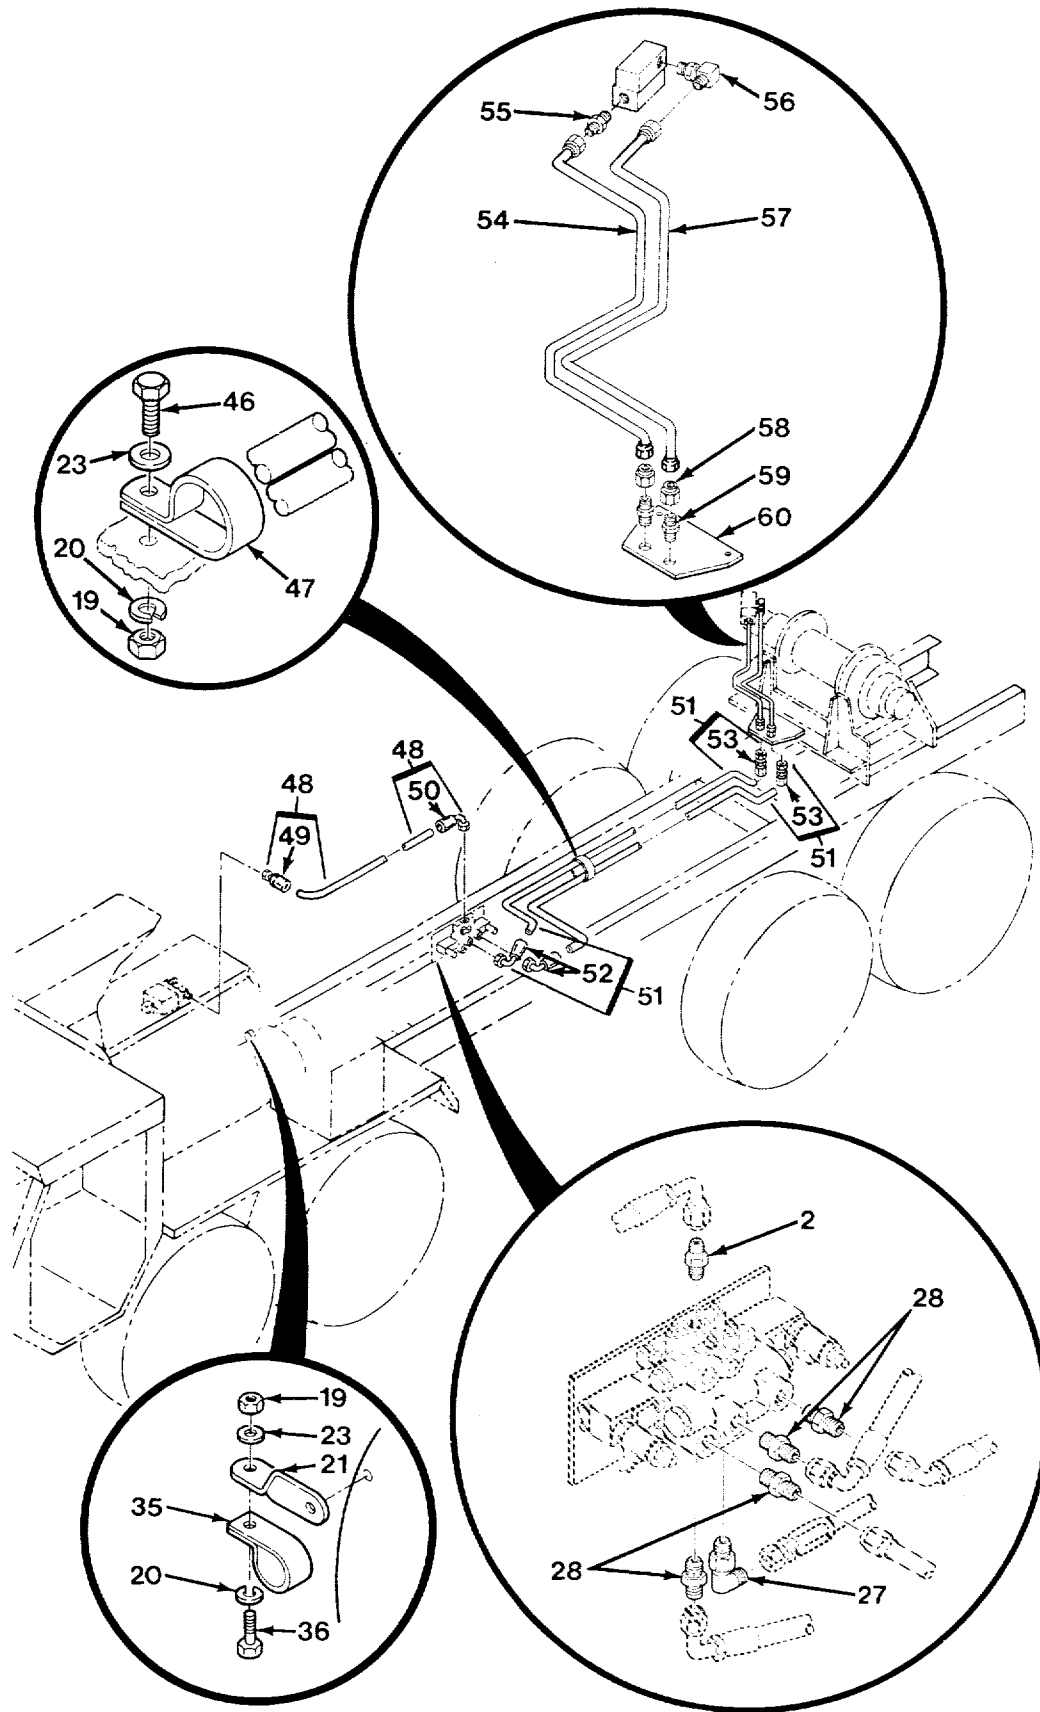

FIG. 418 HYDRAULIC LINES AND FITTINGS - M984 (SHEET 2 OF 4)

FIG. 418 HYDRAULIC LINES AND FITTINGS - M984 (SHEET 3 OF 4)