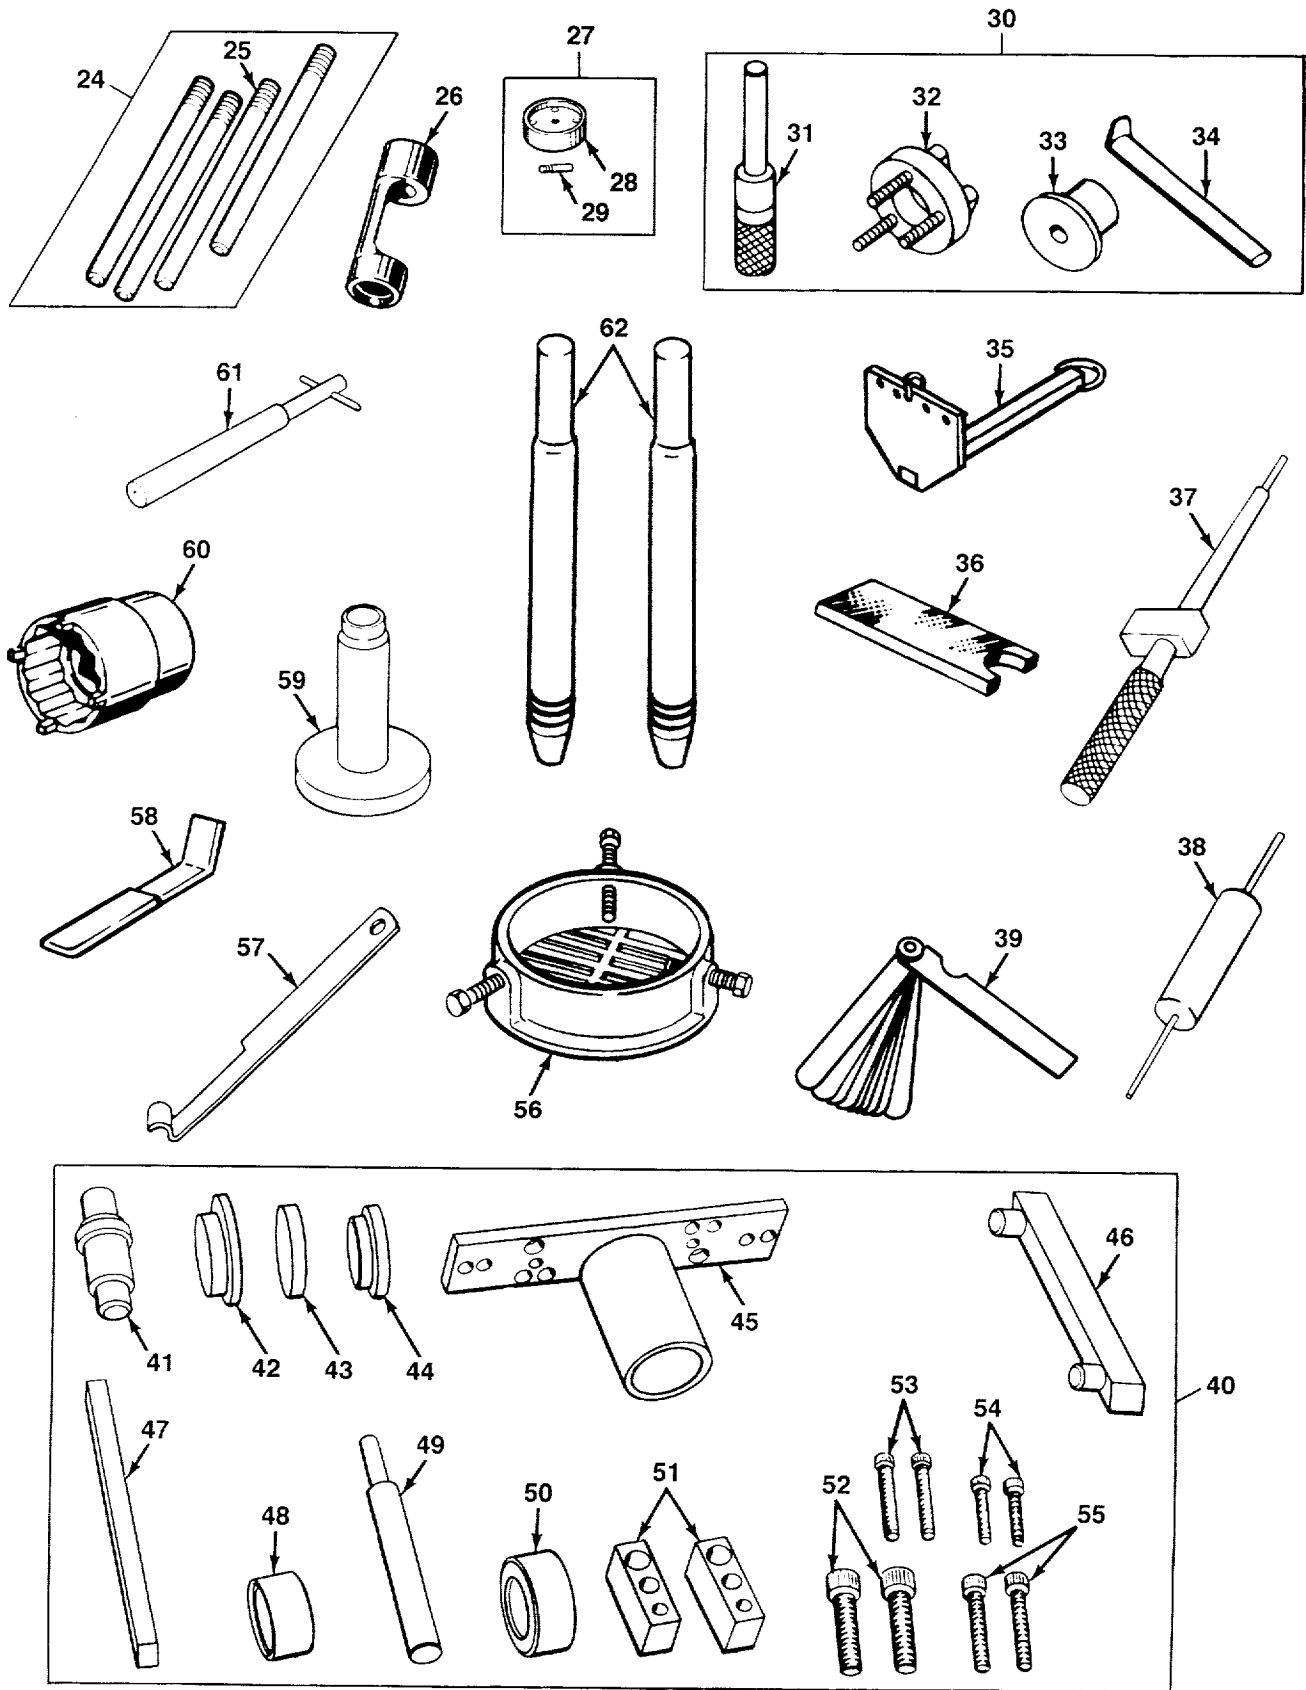

FIG.476 GENERAL SUPPORT SPECIAL TOOLS (SHEET 1 OF 8)

FIG.476 GENERAL SUPPORT SPECIAL TOOLS (SHEET 2 OF 8)