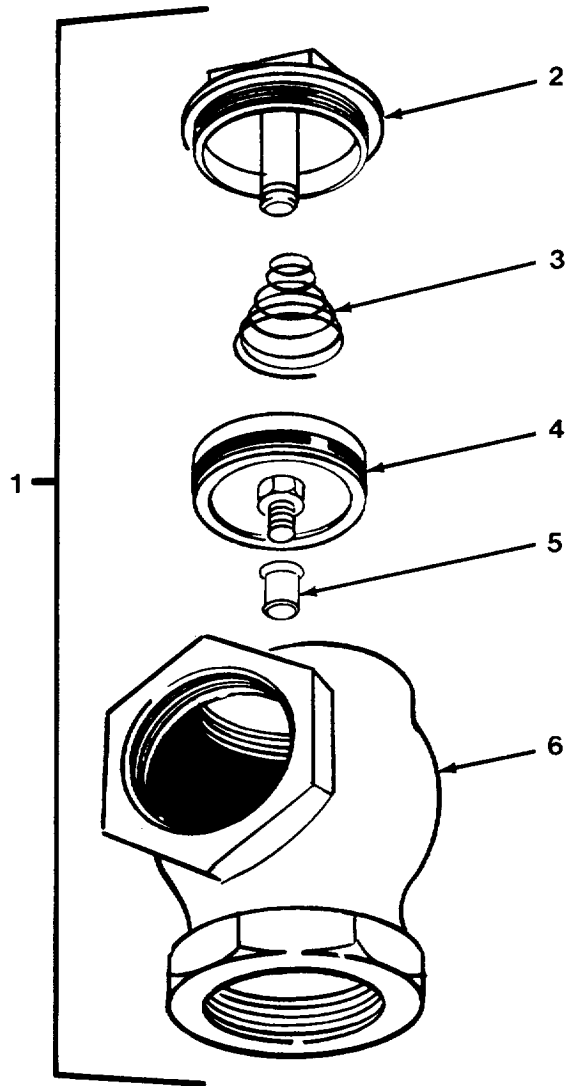

END OF FIGURE

FIG. 466 V9/V16 CHECK VALVE

SECTION II					
(1)	(2)	(3)	(4)	(5)	(6)
ITEM NO	SMR CODE	CAGEC	PART NUMBER	DESCRIPTION AND USABLE ON CODES (UOC)	QTY
GROUP 7203 VALVE, FITTINGS, LINES					
FIG. 466 V9/V16 CHECK VALVE					
1	PAOOO	76364	P-717S	VALVE, CHECK	2
				UOC: H02, H07	
2	PFOZZ	76364	4061-J	.CAP, VALVE	1
				UOC: H02, H07	
3	PAOZZ	76364	70163-J	.SPRING, HELICAL, COMP	1
				UOC: H02, H07	
4	PAOZZ	76364	84459-J-940	.DISK, VALVE	1
				UOC: H02, H07	
5	PAOZZ	76364	4165-L	.BEARING, SLEEVE	1
				UOC: H02, H07	
6	XAOZZ	76364	15119-J	.BODY	1
				UOC: H02, H07	