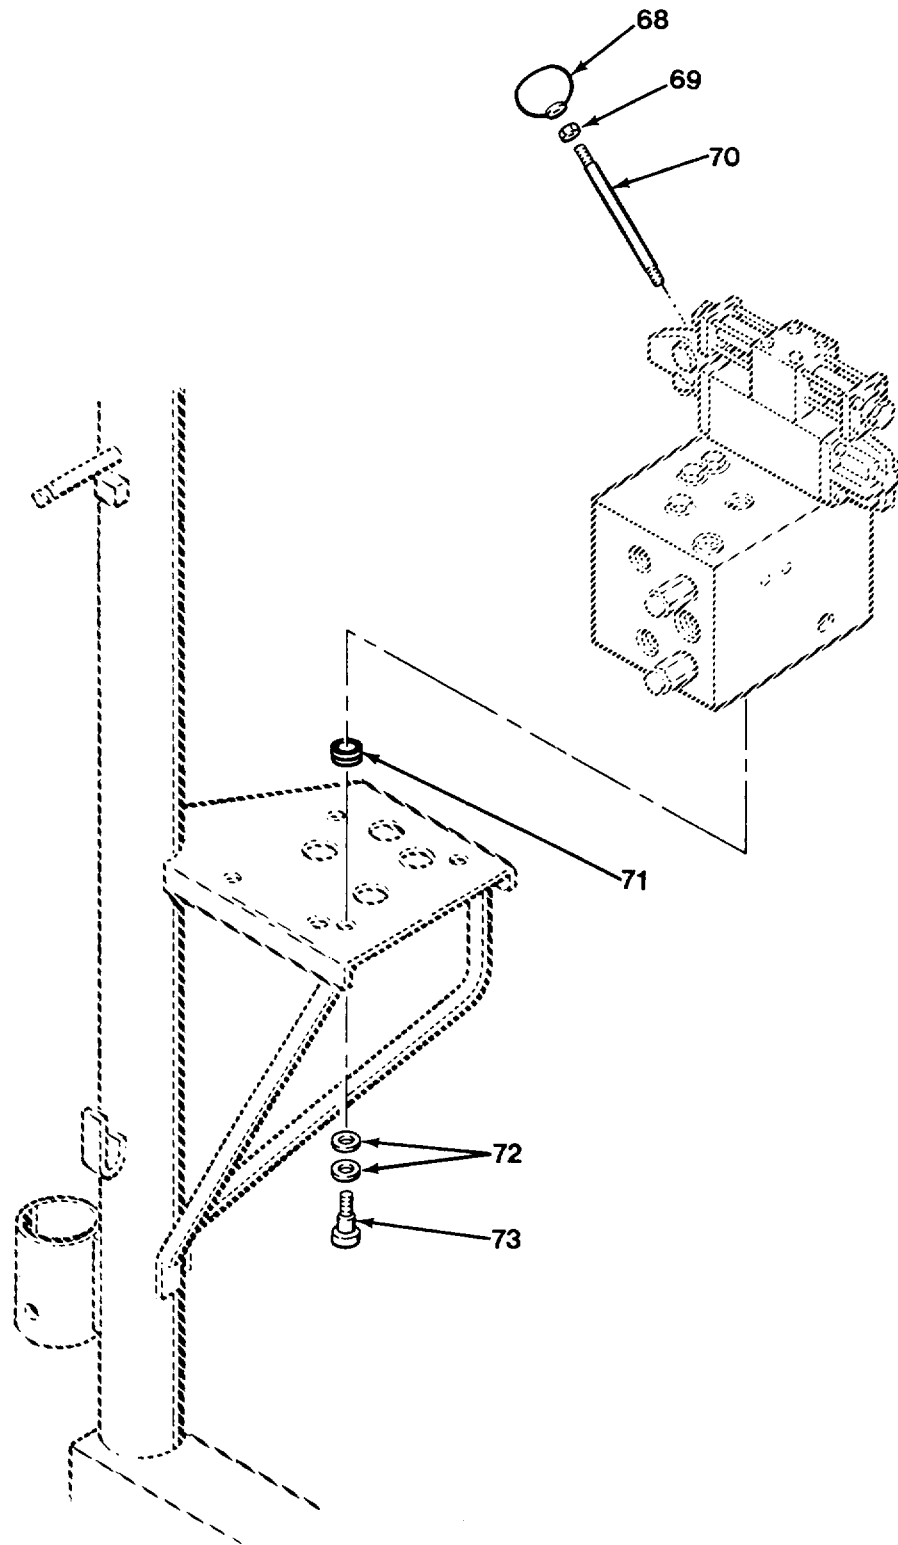

FIG. 410 HEAVY DUTY WINCH MANIFOLD - M984A1 (SHEET 2 OF 3)

FIG.410 HEAVY DUTY WINCH MANIFOLD - M984A1 (SHEET 3 OF 3)

SECTION II					
(1)	(2)	(3)	(4)	(5)	(6)
ITEM NO	SMR CODE	CAGEC	PART NUMBER	DESCRIPTION AND USABLE ON CODES (UOC)	QTY
GROUP 2402 MANIFOLD AND/OR CONTROL VALVES FIG.410 HEAVY DUTY WINCH MANIFOLD - M984A1					
1	PAFHH	45152	1476400	MANIFOLD, HYDRAULIC ..... UOC: H40	1
2	PBHHH	09990	85599-23	.VALVE, LINEAR, DIRECT..... UOC: H40	1
3	PAFHH	09990	75193-27	..VALVE, SOLENOID..... UOC: H40	1
4	PAHHH	09990	75054-04	...SOLENOID, ELECTRICAL ..... UOC: H40	1
5	KFHZZ	53248	25070-06	....PACKING, PREFORMED PART OF KIT ..... P/N 75191-09 UOC: H40	1
6	KFHZZ	53248	25009-08	....PACKING, PREFORMED PART OF KIT ..... P/N 75191-09 UOC: H40	1
7	PAHZZ	09990	25108-04	....COIL, ELECTRICAL ..... UOC: H40	1
8	KFHZZ	53248	25010-17	.....PACKING, PREFORMED PART OF KIT ..... P/N 75191-09 UOC: H40	1
9	KFHZZ	53248	25011-21	....PACKING, PREFORMED PART OF KIT ..... P/N 75191-09 UOC: H40	1
10	PAHZZ	09990	25112-01	....FORM, COIL ..... UOC: H40	1
11	PAHZZ	09990	25111-01	....SCREW, MACHINE ..... UOC: H40	4
12	PAFHH	09990	P-75120-01	....VALVE ASSEMBLY, PILO ..... UOC: H40	1
13	PAFZZ	09990	25058-10	....SCREW, CAP, SOCKET HE ..... UOC: H40	4
14	PAFZZ	09990	75127-03	....PLATE, SEAL, MANIFOLD ..... UOC: H40	1
15	KFFZZ	53248	25010-14	.....PACKING, PREFORMED PART OF KIT..... P/N 75191-09 UOC: H40	1
16	KFFZZ	53248	25010-09	.....PACKING, PREFORMED PART OF KIT ..... P/N 75191-09 UOC: H40	3
17	PAHHH	09990	75193-31	..VALVE, FOUR-WAY, ASSY ..... UOC: H40	1
18	PAHZZ	09990	75193-34	...CAP, SPRING ..... UOC: H40	1
19	PAHZZ	09990	25060-07	....SCREW ..... UOC: H40	4
20	XAHZZ	53248	25120-21	....END CAP ..... UOC: H40	1