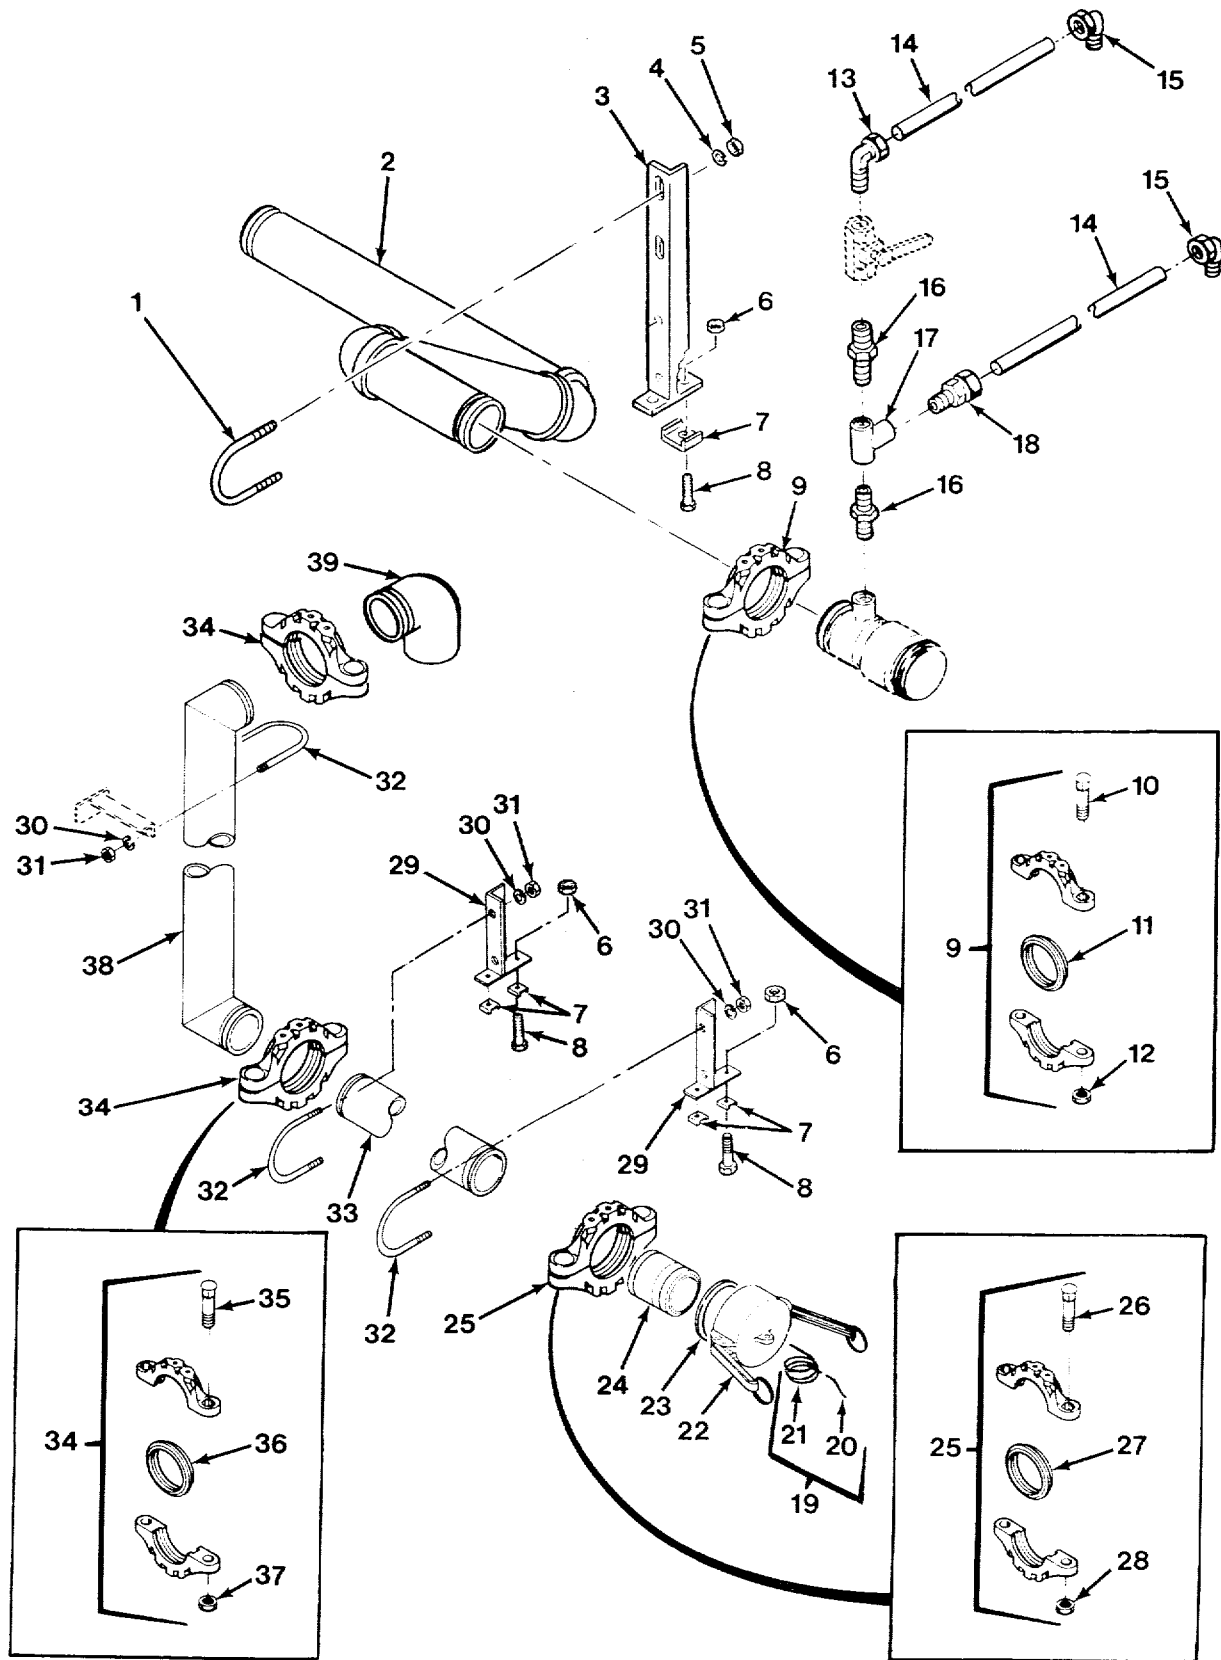

FIG. 449 MODULE PIPING INSTALLATION (SHEET 1 OF 6)