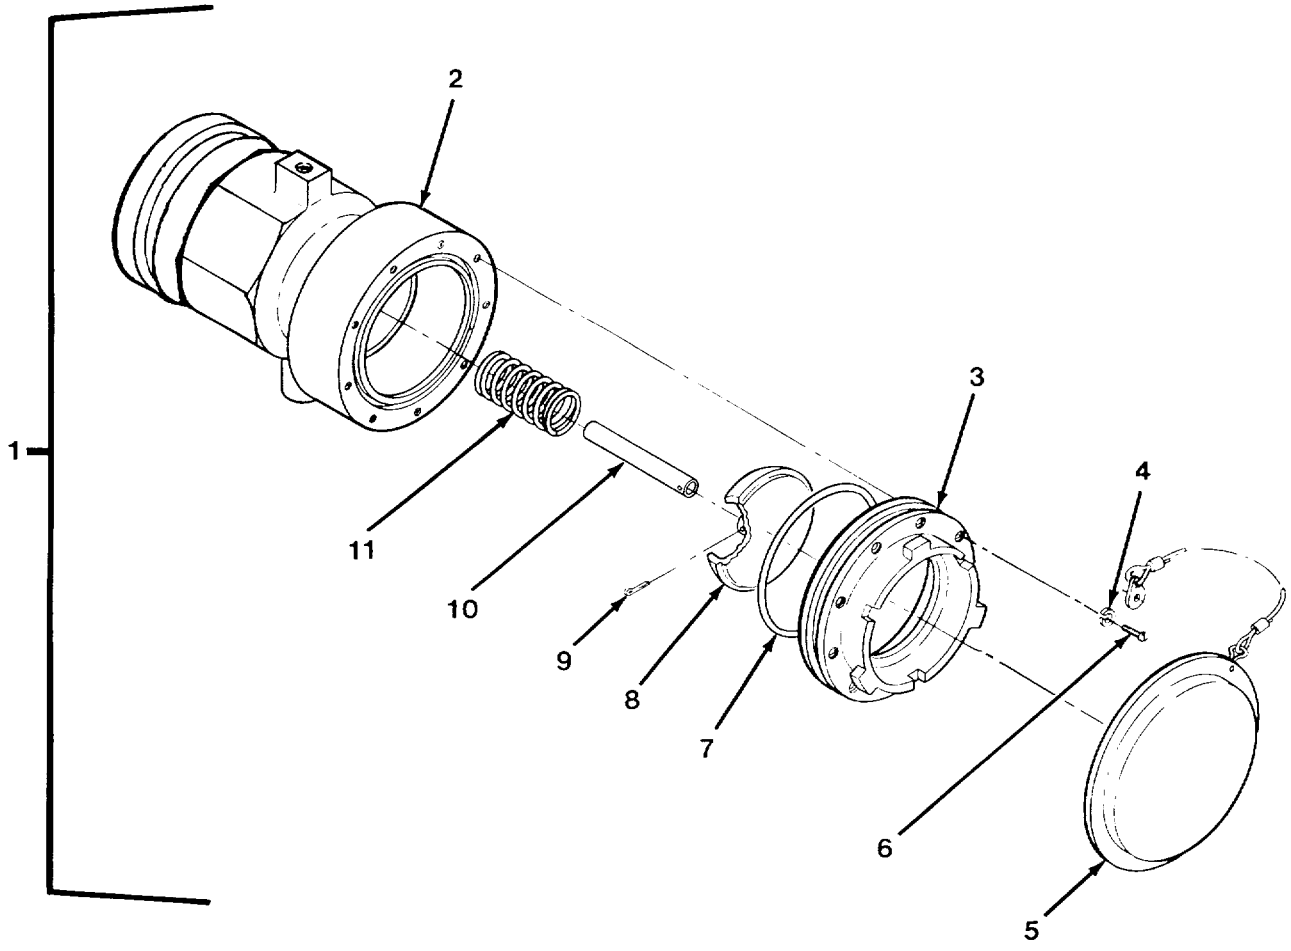

END OF FIGURE

FIG. 464 V2 BOTTOM LOAD ADAPTER

SECTION II

TM 9-2320-279-24P-2

(1) ITEM NO	(2) SMR CODE	(3) CAGEC	(4) PART NUMBER	(5) DESCRIPTION AND USABLE ON CODES (UOC)	(6) QTY
GROUP 7203 VALVE, FITTINGS, LINES FIG. 451 V3 SUCTION LINE VALVE/V17 GRAVITY VALVE					
1	PAOHH	79154	4SST700-T	VALVE, BUTTERFLY UOC:H02, H07	2
2	PAHZZ	96906	MS27183-9	.WASHER, FLAT UOC:H02, H07	1
3	PAHZZ	80204	B1821BH031C050N	.BOLT, MACHINE UOC:H02, H07	1
4	PAHZZ	79154	BFVR-700-B-4IN	.LEVER, MANUAL CONTRO UOC:H02, H07	1
5	PAHZZ	79154	BFVR-700-17-4IN	.BOLT, SQUARE NECK UOC:H02, H07	2
6	PAHZZ	79154	BFVR-700-2A-4IN	.PARTS KIT, BUTTERFLY UOC:H02, H07	1
7	PAHZZ	79154	BFVR-700-1-D-4IN	.PARTS KIT, BUTTERFLY UOC:H02, H07	1
8	PAHZZ	79154	BFVR-700-13-4IN	.PACKING, PREFORMED..... UOC:H02, H07	2
9	PAHZZ	79154	BFVR-700-6-4IN	.STEM, FLUID VALVE UOC:H02, H07	1
10	PFHZZ	79154	BFVR-700-2-4IN	.BODY, VALVE UOC:H02, H07	1
11	PAHZZ	79154	BFVR-700-18-4IN	.NUT, PLAIN, HEXAGON UOC:H02, H07	2