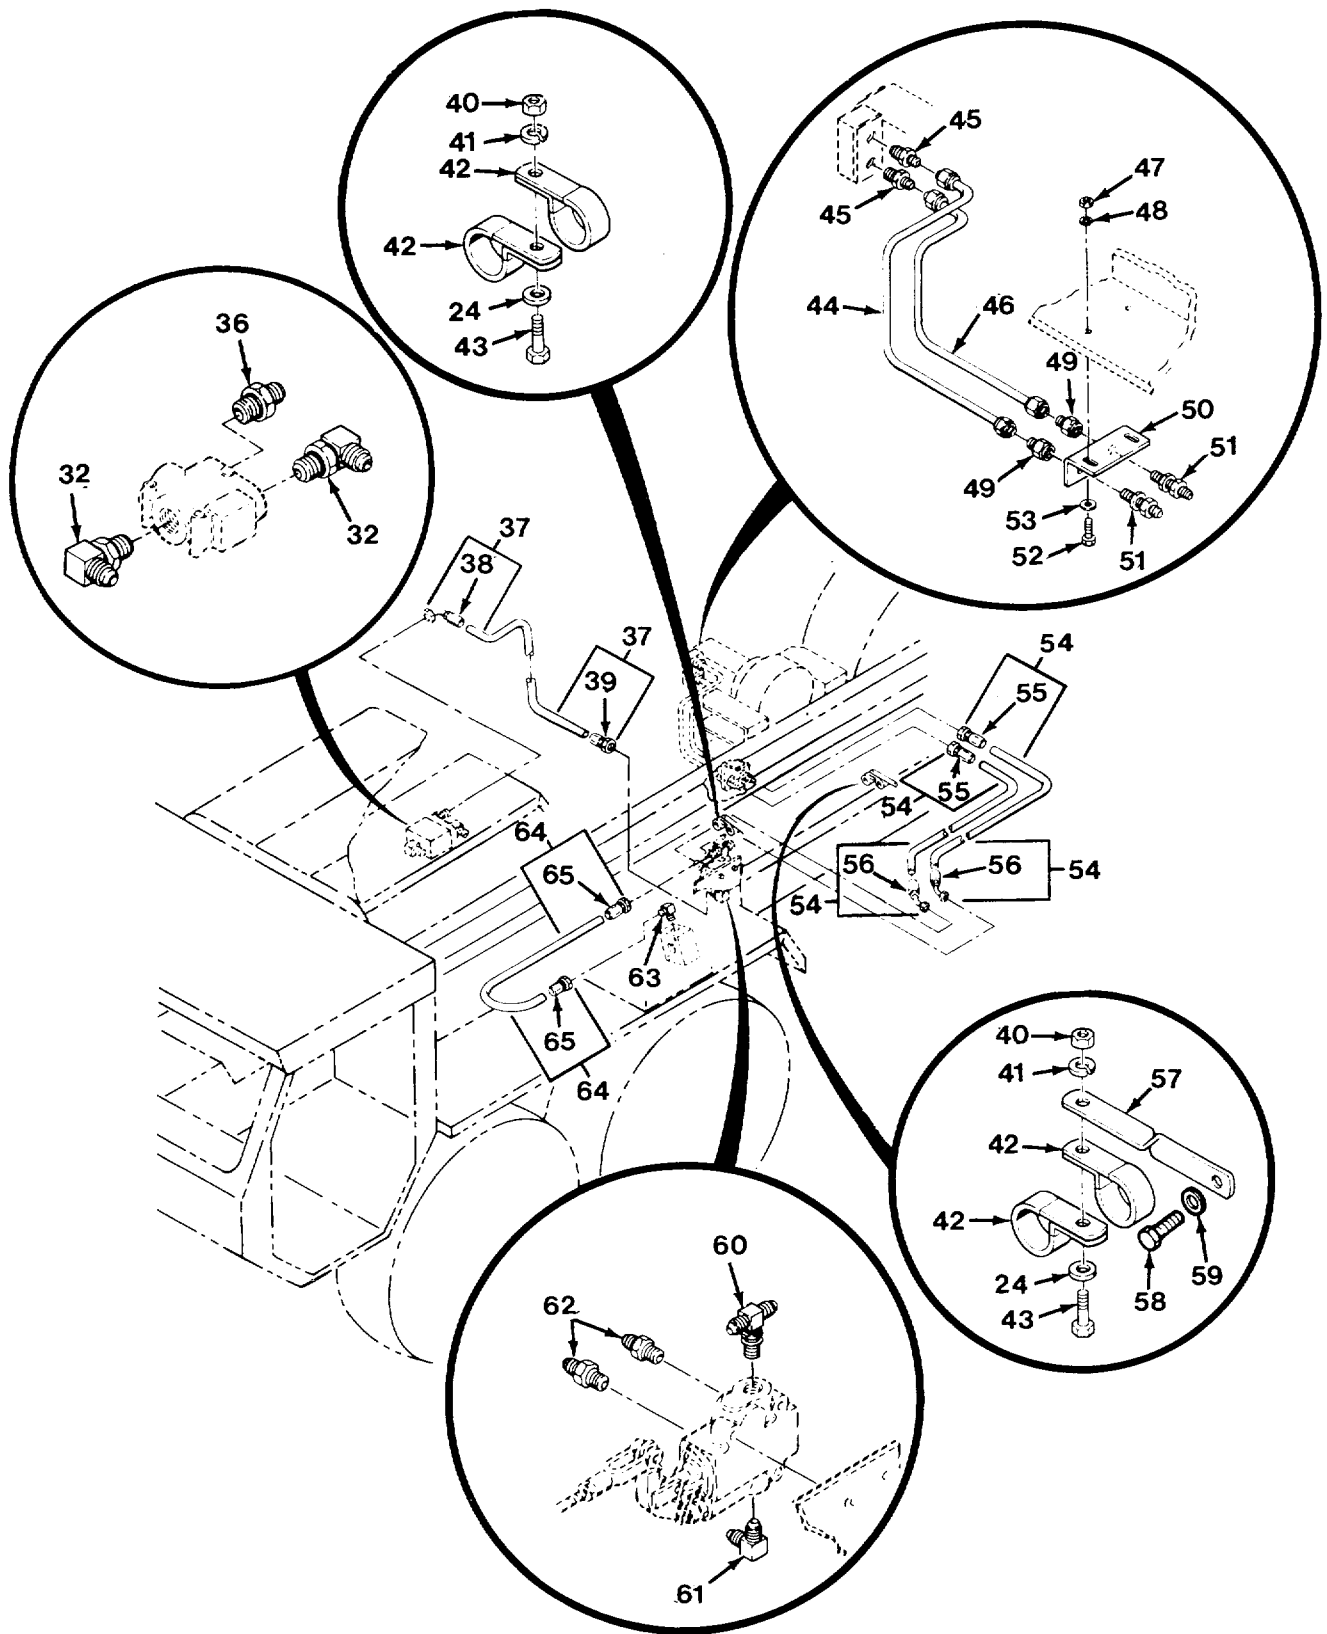

END OF FIGURE

FIG. 413 HYDRAULIC LINES AND FITTINGS - M977 AND M985 WITH WINCH
(SHEET 1 OF 2)

FIG. 413 HYDRAULIC LINES AND FITTINGS - M977 AND M985 WITH WINCH
(SHEET 2 OF 2)

SECTION II

(1) ITEM NO	(2) SMR CODE	(3) CAGEC	(4) PART NUMBER	(5) DESCRIPTION AND USABLE ON CODES (UOC)	(6) QTY
GROUP 2406 STRAINERS, FILTERS, LINES AND FITTINGS, ETC. FIG. 413 HYDRAULIC LINES AND FITTINGS - M977 AND M985 WITH WINCH					
1	PAOZZ	01276	2027-16-12S	REDUCER, TUBE..... UOC:H01, H05	2
2	MFOZZ	01276	FG1002KKK0480	HOSE ASSEMBLY MAKE FROM HOSE, P/N 2781-12-RL UOC:H01, H05	1
3	PAFZZ	01276	191100H12-12S	.ADAPTER, STRAIGHT, TU UOC:H01, H05	1
4	PAFZZ	01276	191113-12-12S	.ELBOW, TUBE TO HOSE UOC:H01, H05	1
5	MOOOO	45152	3013521	HOSE ASSEMBLY MAKE FROM HOSE, P/N AE 372-16 UOC:H01, H05	1
6	PAOZZ	01276	411-16S	.ADAPTER, STRAIGHT, TU UOC:H01, H05	1
7	PAOZZ	01276	190265-16S	.ELBOW, TUBE TO HOSE UOC:H01, H05	1
8	PAOZZ	96906	MS51500A12	ADAPTER, STRAIGHT, PI UOC:H01, H05	1
9	XDOZZ	73992	6K31	COUPLING HALF, QUICK..... UOC:H01, H05	1
10	PAOZZ	01276	FD45-1002-16-16	COUPLING HALF, QUICK..... UOC:H01, H05	1
11	PAOZZ	96906	MS51500A16	ADAPTER, STRAIGHT, PI UOC:H01, H05	1
12	PAOZZ	96906	MS51519A16	NIPPLE, BOSS..... UOC:H01, H05	1
13	PAOZZ	45152	1376480	BRACKET, DOUBLE ANGL..... UOC:H01, H05	1
14	PAOZZ	45152	1452610	TUBE ASSEMBLY, METAL..... UOC:H01, H05	1
15	PAOZZ	45152	1452580	TUBE ASSEMBLY, METAL..... UOC:H01, H05	1
16	PAOZZ	45152	1376470	BRACKET, ANGLE..... UOC:H01, H05	1
17	PAOZZ	45152	1376460	BRACKET, DOUBLE ANGL..... UOC:H01, H05	1
18	PAOZZ	45152	1376450	BRACKET, DOUBLE ANGL..... UOC:H01, H05	1
19	PAOZZ	45152	1376440	BRACKET, ANGLE..... UOC:H01, H05	1
20	PAOZZ	45152	1376430	BRACKET, DOUBLE ANGL..... UOC:H01, H05	1
21	PAOZZ	80204	B1821BH025C250N	SCREW, CAP, HEXAGON H..... UOC:H01, H05	7
22	PAOZZ	53790	3254-254-PP	STRAP UOC:H01, H05	7