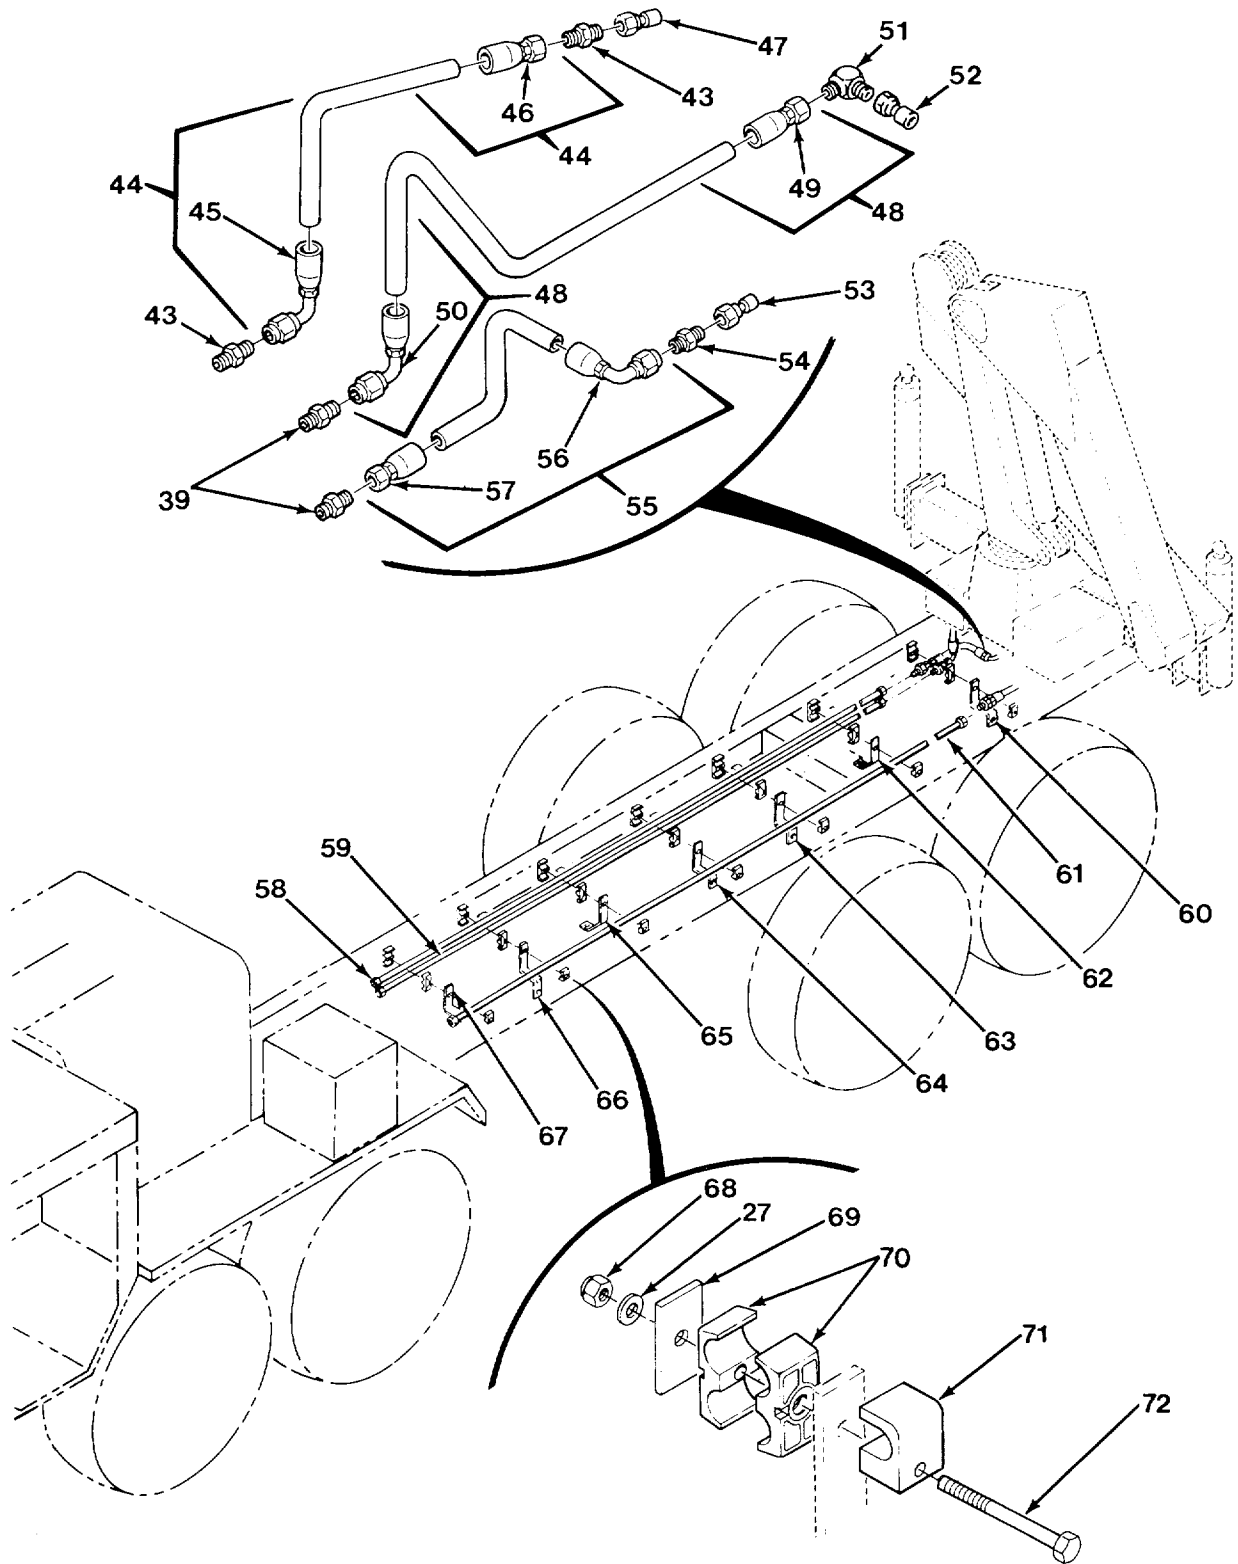

FIG. 419 HYDRAULIC LINES AND FITTINGS - M985E1 WITH WINCH (SHEET 2 OF 3)

FIG. 419 HYDRAULIC LINES AND FITTINGS - M985E1 WITH WINCH (SHEET 3 OF 3)

SECTION II					
(1)	(2)	(3)	(4)	(5)	(6)
ITEM NO	SMR CODE	CAGEC	PART NUMBER	DESCRIPTION AND USABLE ON CODES (UOC)	QTY
				GROUP 2406 STRAINERS, FILTERS, LINES AND FITTINGS, ETC. FIG. 419 HYDRAULIC LINES AND FITTINGS - M985E1 WITH WINCH	
1	PAOZZ	96906	MS51525A12-16	ADAPTER, STRAIGHT, TU ..... UOC: H41	1
2	PAOZZ	01276	2062-16-12S	ELBOW, TUBE TO BOSS ..... UOC: H41	2
3	PAOZZ	01276	202702-8-10S	ADAPTER, STRAIGHT, TU ..... UOC: H41	2
4	PAOZZ	45152	1355370U	TUBE ASSEMBLY, METAL ..... UOC: H41	1
5	PAOZZ	45152	1355360U	TUBE ASSEMBLY, METAL ..... UOC: H41	1
6	PAOZZ	96906	MS35690-604	NUT, PLAIN, HEXAGON..... UOC: H41	2
7	PAOZZ	96906	MS35338-46	WASHER, LOCK ..... UOC: H41	2
8	PAOZZ	01276	2215-12-10S	REDUCER, TUBE ..... UOC: H41	2
9	PAOZZ	45152	1357840	BRACKET, ANGLE ..... UOC: H41	1
10	PAOZZ	96906	MS51520A12	ADAPTER, STRAIGHT, TU ..... UOC: H41	2
11	PAOZZ	78500	S268-1	BOLT, MACHINE ..... UOC: H41	2
12	PAOZZ	96906	MS27183-14	WASHER, FLAT..... UOC: H41	2
13	MFOZZ	01276	FG1556KKK0700	HOSE ASSEMBLY MAKE FROM HOSE, P/N ..... 2781-12-RL UOC: H41	1
14	PAFZZ	01276	191112-12-12S	.ELBOW, TUBE TO HOSE ..... UOC: H41	1
15	PAFZZ	01276	191100H12-12S	.ADAPTER, STRAIGHT, TU ..... UOC: H41	1
16	MFOZZ	01276	FG1002KKK0710	HOSE ASSEMBLY MAKE FROM HOSE, P/N ..... 2781-12-RL UOC: H41	2
17	PAFZZ	01276	191100H12-12S	.ADAPTER, STRAIGHT, TU ..... UOC: H41	1
18	PAFZZ	01276	191113-12-12S	.ELBOW, TUBE TO HOSE ..... UOC: H41	1
19	PAOZZ	96906	MS20822-12-16	ELBOW, PIPE TO TUBE ..... UOC: H41	1
20	MFOZZ	01276	FG1011KKK0380	HOSE ASSEMBLY MAKE FROM HOSE, P/N ..... 2781-12-RL UOC: H41	1
21	PAFZZ	01276	191100H12-12S	.ADAPTER, STRAIGHT, TU ..... UOC: H41	2