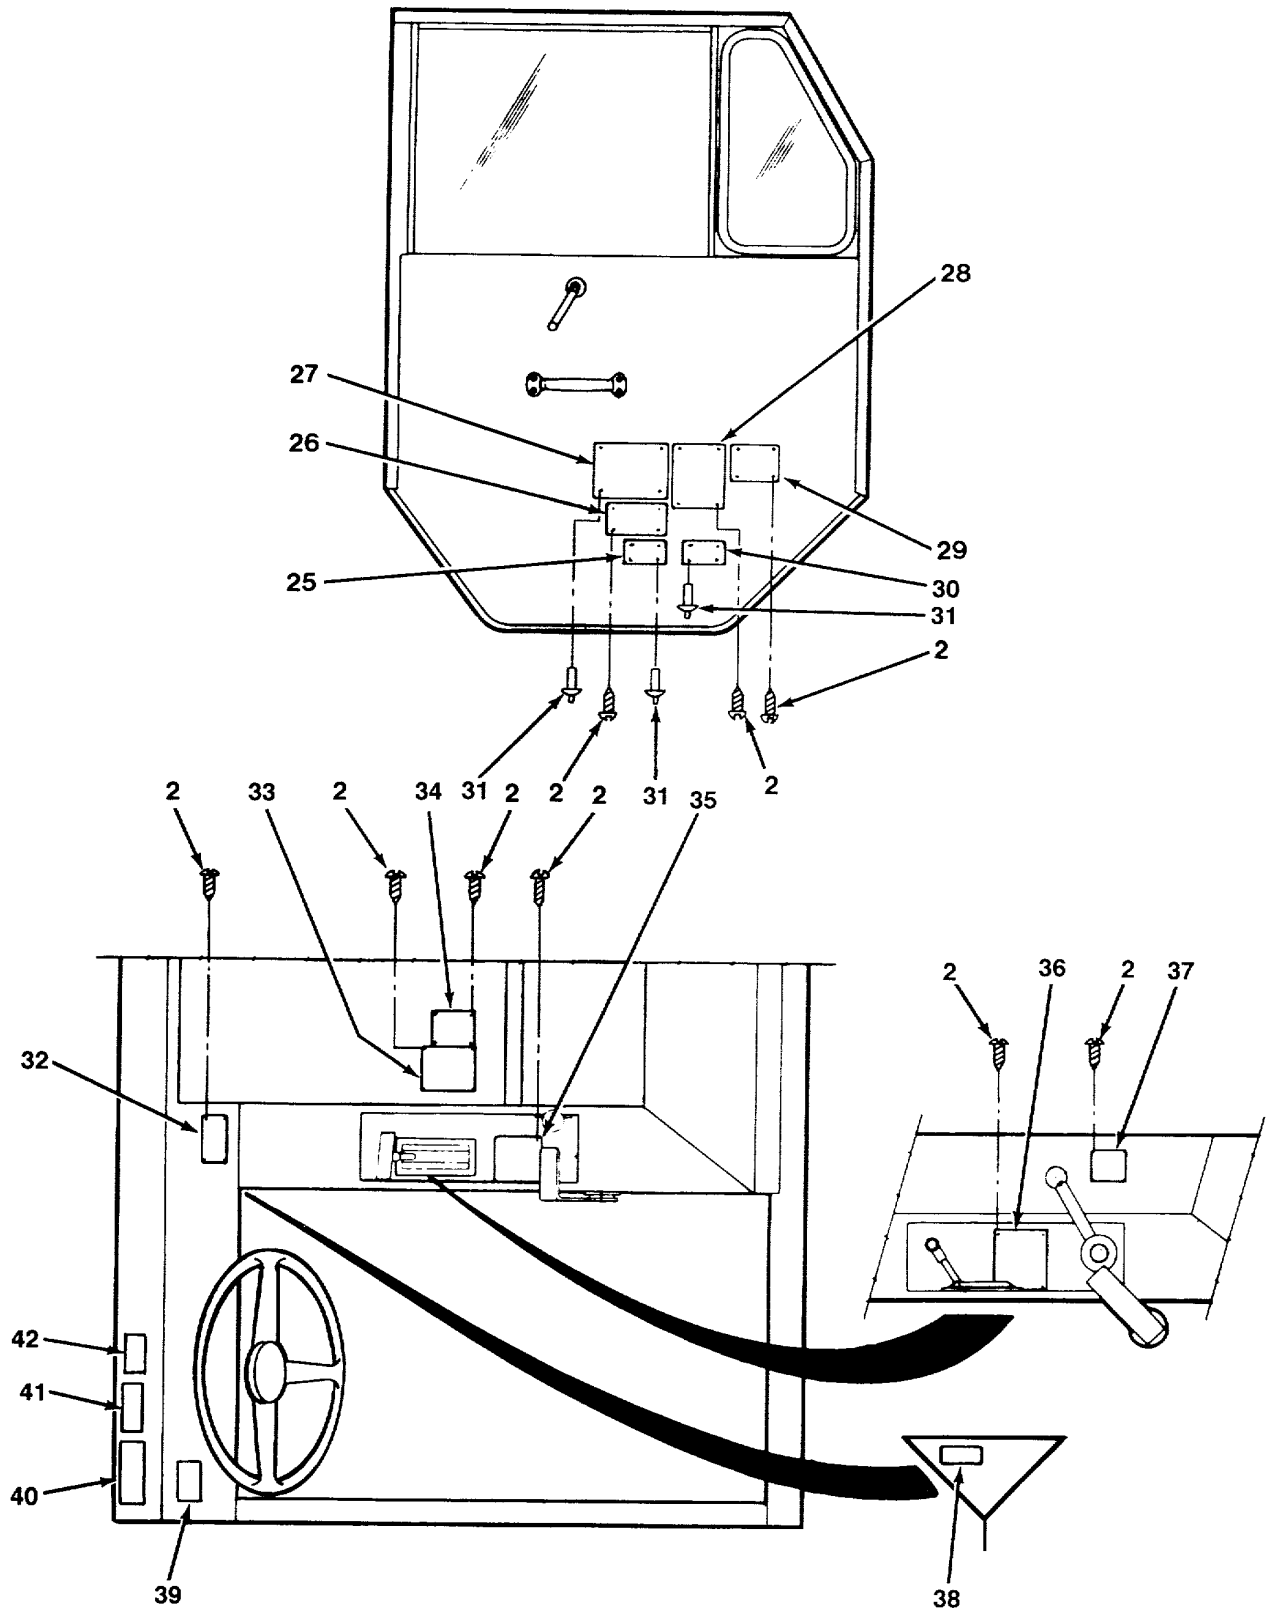

FIG. 401 DATA PLATES (SHEET 1 OF 7)

FIG. 401 DATA PLATES (SHEET 2 OF 7)