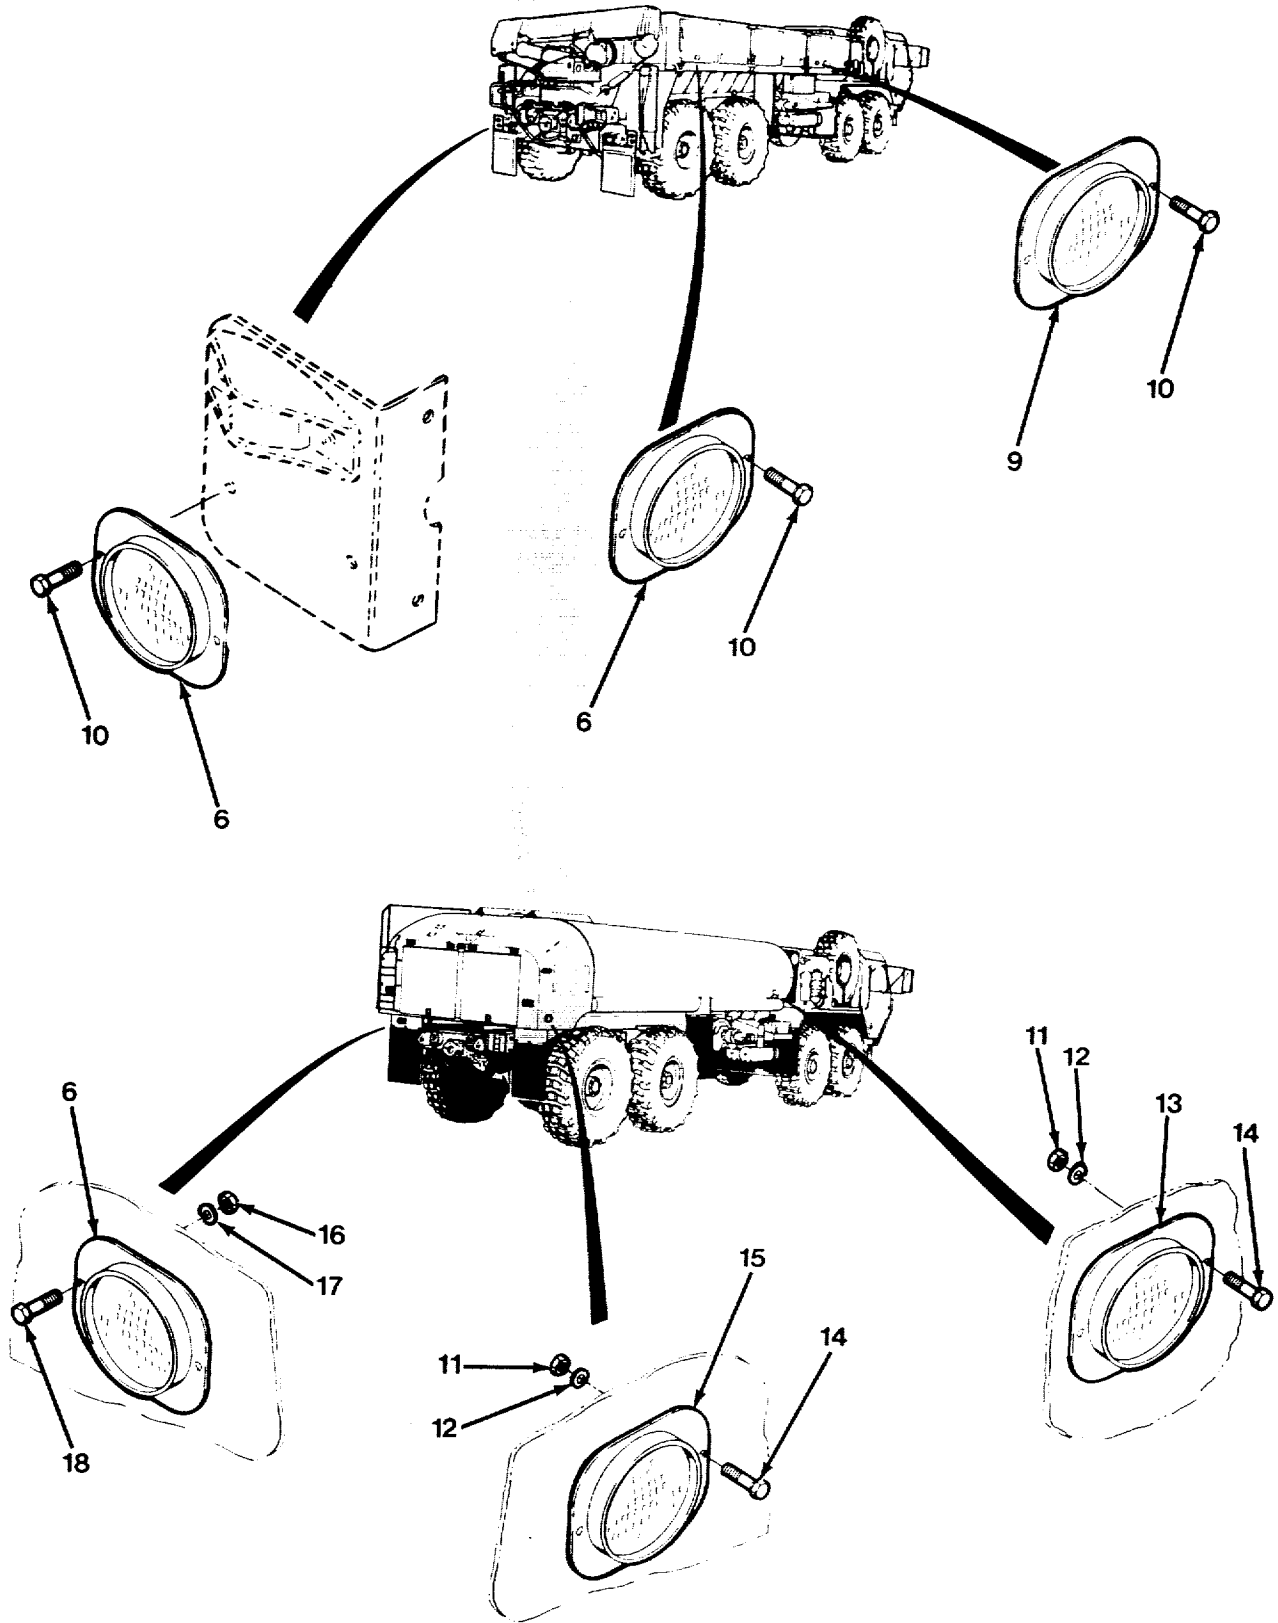

FIG. 394 REFLECTORS (SHEET 1 OF 3)

FIG. 394 REFLECTORS (SHEET 2 OF 3)