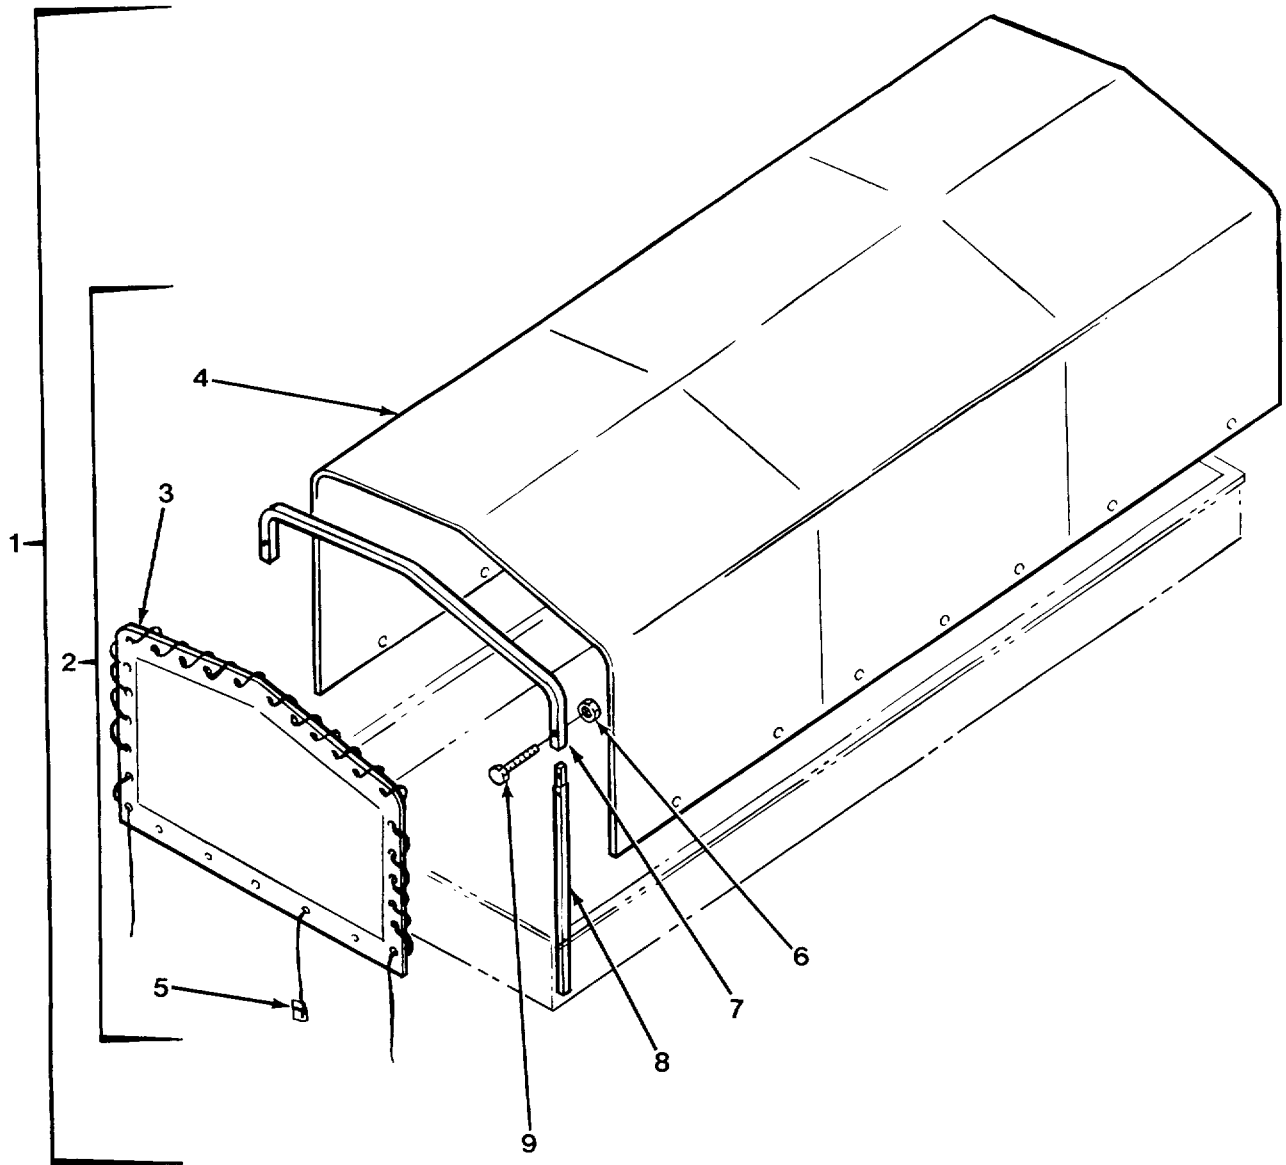

FIG. 386 CARGO COVER KIT

SECTION II					
(1)	(2)	(3)	(4)	(5)	(6)
ITEM NO	SMR CODE	CAGEC	PART NUMBER	DESCRIPTION AND USABLE ON CODES (UOC)	QTY
				GROUP 22 BODY, CHASSIS, AND HULL ACCESSORY ITEMS GROUP 2201 CANVAS, RUBBER, OR PLASTIC ITEMS FIG. 386 CARGO COVER KIT	
1	PAOOO	45152	2178120U	COVER, FITTED, VEHICU FOREST GREEN UOC:H01, H05, H06, H09, H41	1
1	PAOOO	45152	2HR777	COVER, FITTED, VEHICU TAN UOC:H01, H05, H06, H09, H41	1
2	PFOZZ	45152	2178110U	.PARTS KIT, CARGO HAT FOREST GREEN UOC:H01, H05, H06, H09, H41	1
2	PFOZZ	45152	2HR780	.PARTS KIT, CARGO HAT TAN..... UOC:H01, H0, H H06, H09, H41	1
3	PAOZZ	45152	2178100	..CURTAIN, VEHICULAR FOREST GREEN UOC:H01, H05, H06, H09, H41	2
3	PAOZZ	45152	2HR781	..CURTAIN, VEHICULAR TAN UOC:H01, H05, H06, H09, H41	2
4	PAOZZ	45152	2178090	..TARPAULIN FOREST GREEN UOC:H01, H05, H06, H09, H41	1
4	PAOZZ	45152	2HR782	..TARPAULIN TAN UOC:H01, H05, H06, H09, H41	1
5	PAOZZ	56101	8690539	..STRAP, WEBBING FOREST GREEN UOC:H01, H05, H06, H09, H41	2
5	PAOZZ	45152	2HR785	..STRAP, WEBBING TAN UOC:H01, H05, H06, H09, H41	2
6	PAOZZ	96906	MS51922-13	.NUT, SELF-LOCKING, HE UOC:H01, H05, H06, H09, H41	14
7	PAOZZ	45152	1322670	.BOW, VEHICULAR TOP FOREST GREEN UOC:H01, H05, H06, H09, H41	7
7	PAOZZ	45152	2HR778	.BOW, VEHICULAR TOP TAN UOC:H01, H05, H06, H09, H41	7
8	PAOZZ	45152	1322680W	.STAKE, VEHICLE BODY FOREST GREEN UOC:H01, H05, H06, H09, H41	14
8	PAOZZ	45152	2HR779	.STAKE, VEHICLE BODY TAN UOC:H01, H05, H06, H09, H41	14
9	PAOZZ	45152	1771HX1	.BOLT, MACHINE UOC:H01, H05, H06, H09, H41	14