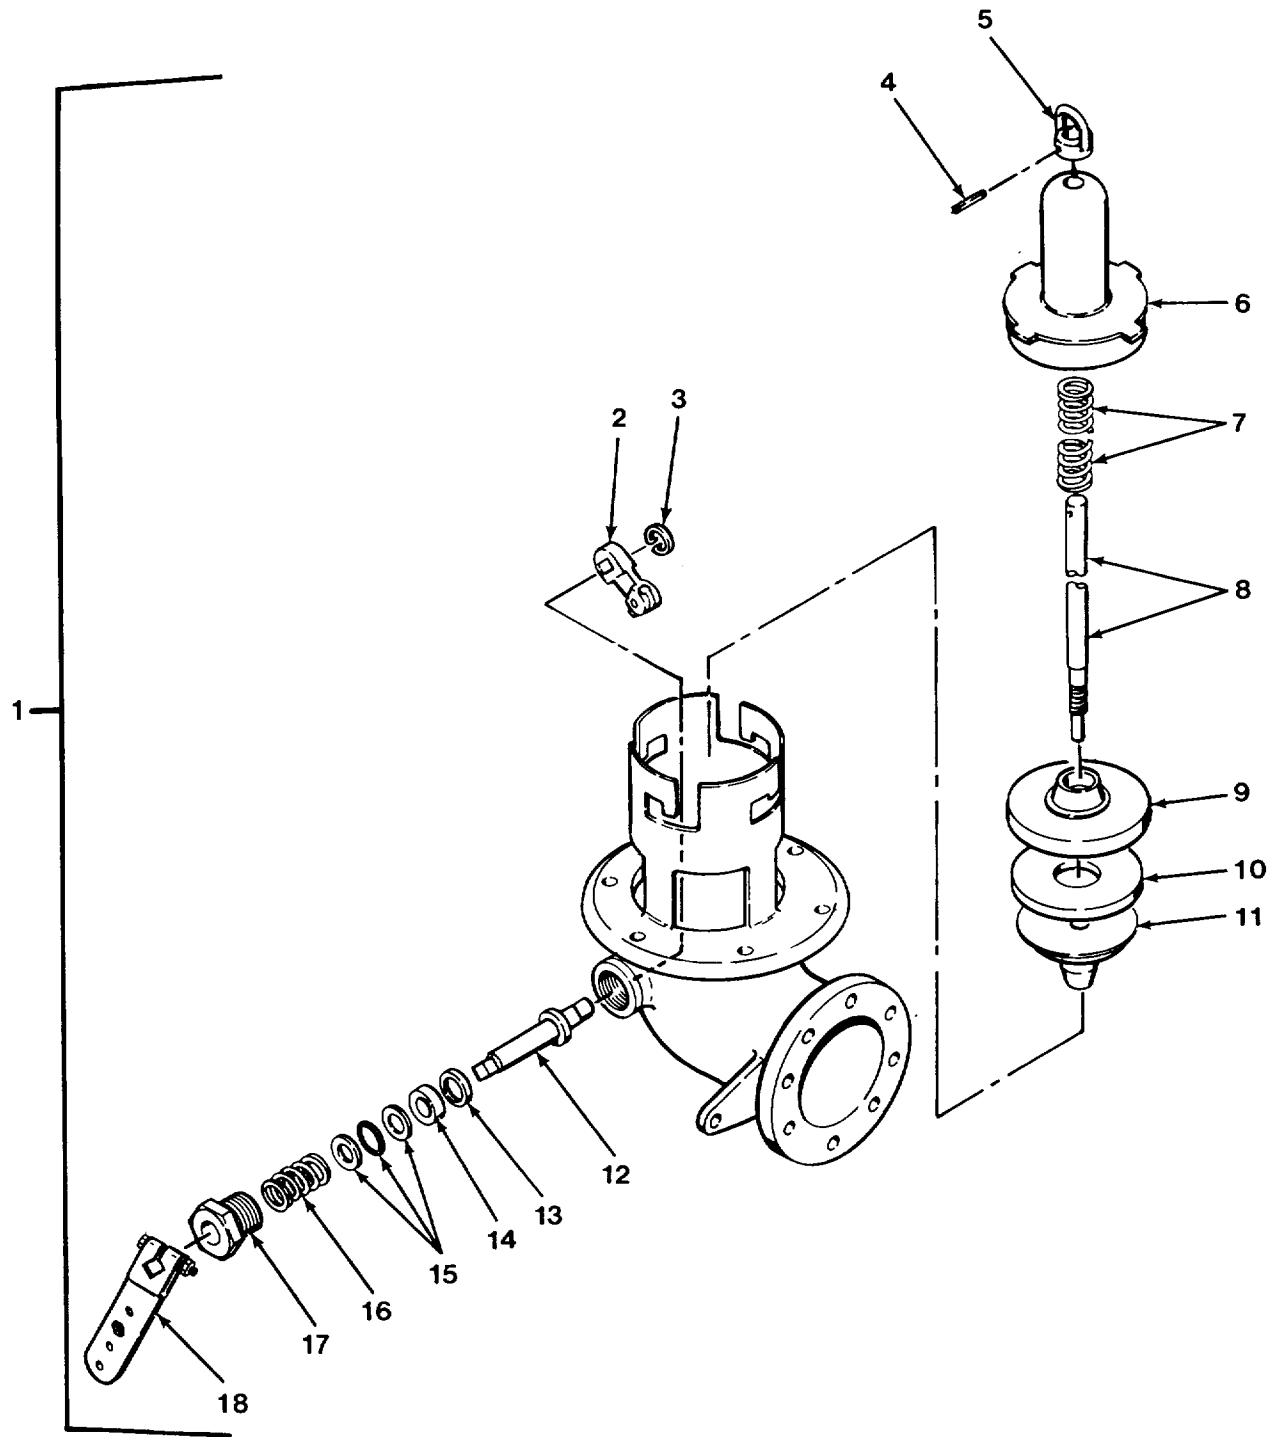

END OF FIGURE

FIG. 452 V1 EMERGENCY VALVE INSTALLATION

SECTION II

TM 9-2320-279-24P-2

(1) ITEM NO	(2) SMR CODE	(3) CAGEC	(4) PART NUMBER	(5) DESCRIPTION AND USABLE ON CODES (UOC)	(6) QTY
GROUP 7203 VALVE, FITTINGS, LINES FIG. 452 V1 EMERGENCY VALVE INSTALLATION					
1	PAOZZ	05443	10232E	GASKET UOC:H02, H07	1
2	PAOZZ	78500	S-268-1	BOLT, MACHINE UOC:H02, H07	1
3	PAOZZ	96906	MS51967-8	NUT, PLAIN, HEXAGON UOC:H02, H07	1
4	PFOZZ	17566	45A113	BRACKET, DOUBLE ANGL UOC:H02, H07	1
5	PAOZZ	96906	MS51971-5	NUT, PLAIN, HEXAGON UOC:H02, H07	8
END OF FIGURE					