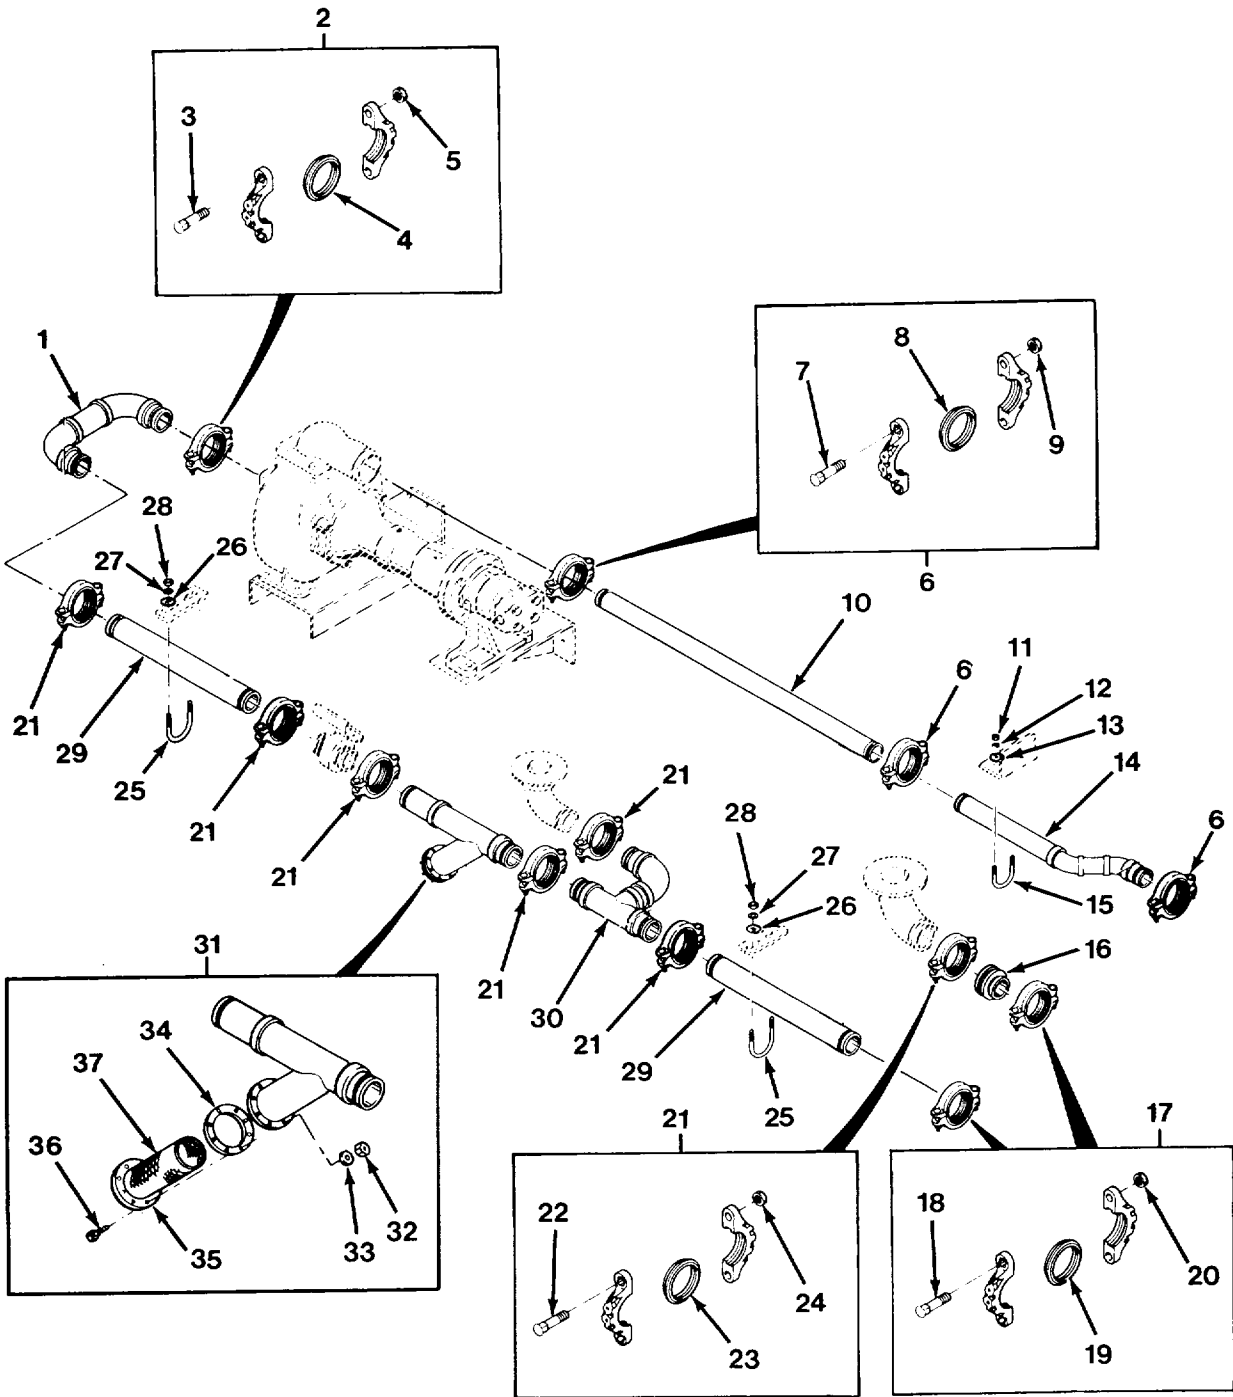

END OF FIGURE

FIG. 450 TANK PIPING INSTALLATION

SECTION II

TM 9-2320-279-24P-2

(1) ITEM NO	(2) SMR CODE	(3) CAGEC	(4) PART NUMBER	(5) DESCRIPTION AND USABLE ON CODES (UOC)	(6) QTY
GROUP 7203 VALVE, FITTINGS, LINES FIG. 450 TANK PIPING INSTALLATION					
1	PFOZZ	17566	45A262	PIPE ASSEMBLY, METAL	1
				UOC:H02, H07	
2	PAOZZ	79154	4X3-750T	COUPLING, CLAMP, PIPE	1
				UOC:H02, H07	
3	PAOZZ	79154	B-A53-000-Z-00	.SCREW, SHOULDER	2
				UOC:H02, H07	
4	PAOZZ	79154	4X3-750T-GASKET	.GASKET	1
				UOC:H02, H07	
5	PAOZZ	96906	MS51967-20	.NUT, PLAIN, HEXAGON	2
				UOC:H02, H07	
6	PAOZZ	79154	77-3T	COUPLING, CLAMP, PIPE	3
				UOC:H02, H07	
7	PAOZZ	79154	B-A43-000-Z-00	.SCREW, SHOULDER	2
				UOC:H02, H07	
8	PAOZZ	79154	3INCH77/75/78T	.GASKET	1
				UOC:H02, H07	
9	PAOZZ	96906	MS51967-14	.NUT, PLAIN, HEXAGON	2
				UOC:H02, H07	
10	PFOZZ	17566	45A264	PIPE, METALLIC	1
				UOC:H02, H07	
11	PAOZZ	96906	MS51967-8	NUT, PLAIN, HEXAGON.....	2
				UOC:H02, H07	
12	PAOZZ	96906	MS35338-46	WASHER, LOCK	2
				UOC:H02, H07	
13	PAOZZ	96906	MS27183-14	WASHER, FLAT.....	18
				UOC:H02, H07	
14	PFOZZ	17566	45A314	PIPE, BENT, METALLIC.....	1
				UOC:H02, H07	
15	PAOZZ	17566	45A252-P2	BOLT, U	1
				UOC:H02, H07	
16	PFOZZ	17566	45A261	COUPLING, PIPE	1
				UOC:H02, H07	
17	PAOZZ	79154	77-4T	COUPLING, CLAMP, PIPE	8
				UOC:H02, H07	
18	PAOZZ	79154	B-A43-000-Z-00	.SCREW, SHOULDER	2
				UOC:H02, H07	
19	PAOZZ	79154	4INCH77/75/78T	.GASKET	1
				UOC:H02, H07	
20	PAOZZ	96906	MS51967-20	.NUT, PLAIN, HEXAGON	2
				UOC:H02, H07	
21	XDOOO	11243	3200702-1	COUPLING, CLAMP, PIPE	1
				UOC:H02, H07	
22	PAOZZ	79154	B-A53-000-Z-00	.SCREW, SHOULDER	2
				UOC:H02, H07	
23	PAOZZ	79154	4-1/2IN77/75/78T	.GASKET	1
				UOC:H02, H07	
24	PAOZZ	96906	MS51967-20	.NUT, PLAIN, HEXAGON	2
				UOC:H02, H07	
25	PAOZZ	17566	45A252-P3	BOLT, U	2
				UOC:H02, H07	