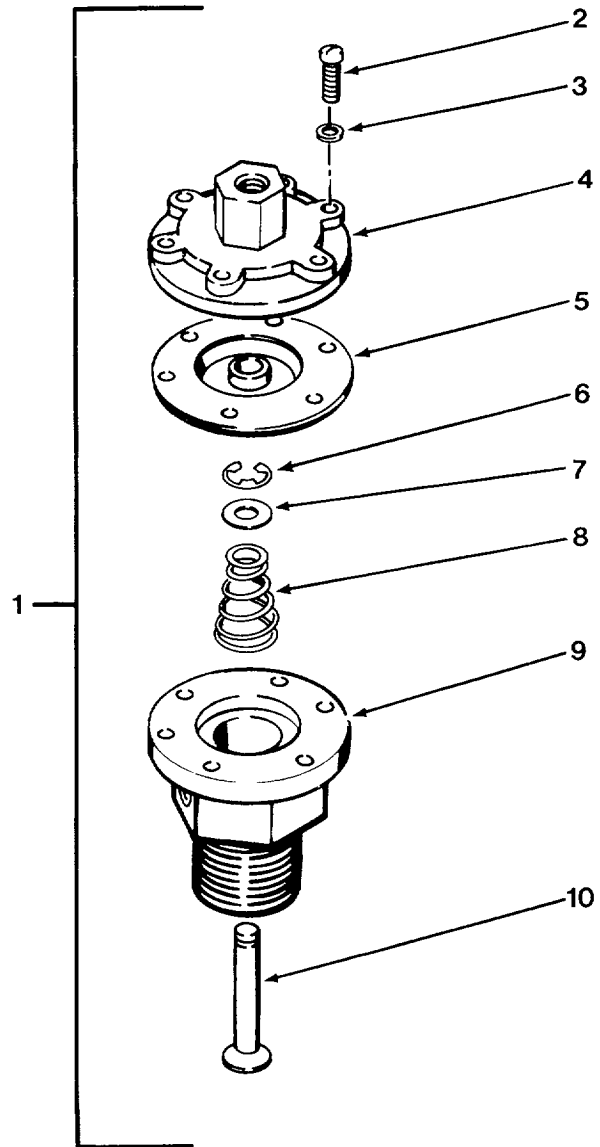

END OF FIGURE

FIG. 457 V14 PILOT VALVE

SECTION II

TM 9-2320-279-24P-2

(1) ITEM NO	(2) SMR CODE	(3) CAGEC	(4) PART NUMBER	(5) DESCRIPTION AND USABLE ON CODES (UOC)	(6) QTY
GROUP 7203 VALVE, FITTINGS, LINES FIG. 457 V14 PILOT VALVE					
1	PAOHF	79318	2681193	VALVE, CROSS UOC:H02, H07	1
2	PAHZZ	03038	LP503-6-8	.SCREW, SELF-LOCKING UOC:H02, H07	6
3	PAHZZ	80205	NAS620C6	.WASHER, FLAT UOC:H02, H07	6
4	PAHZZ	79318	2681197	.COVER, ACCESS UOC:H02, H07	1
5	PAHZZ	79318	2633219	.DIAPHRAGM, VALVE, SPE UOC:H02, H07	1
6	PAHZZ	96906	MS16633-4018	.RING, RETAINING UOC:H02, H07	1
7	PAHZZ	88044	AN960C10L	.WASHER, FLAT UOC:H02, H07	1
8	PAHZZ	79318	2681196	.SPRING, HELICAL, COMP..... UOC:H02, H07	1
9	PAHZZ	79318	2681194	.FLANGE, PIPE UOC:H02, H07	1
10	PAHZZ	79318	2813374-101	.DISK, VALVE UOC:H02, H07	1