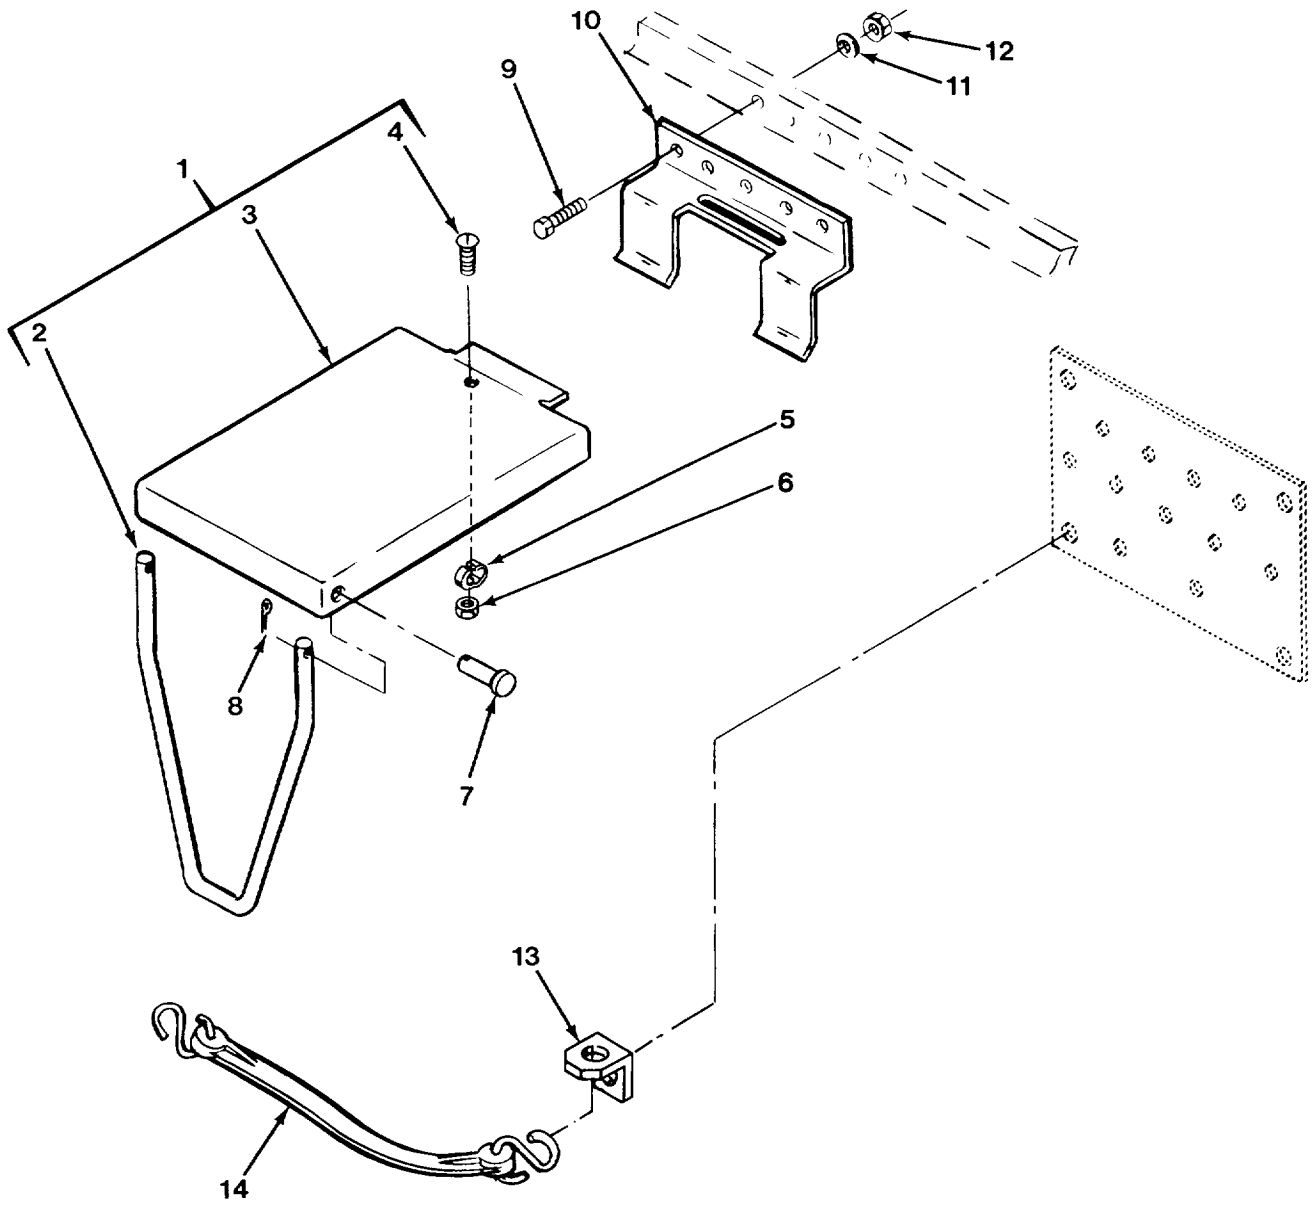

END OF FIGURE

FIG. 432 MACHINE GUN OPERATOR'S PLATFORM

SECTION II

(1) ITEM NO	(2) SMR CODE	(3) CAGEC	(4) PART NUMBER	(5) DESCRIPTION AND USABLE ON CODES (UOC)	(6) QTY
GROUP 34 ARMAMENT AND SIGHTING AND FIRE CONTROL (ELECTRIC/ELECTRONIC) MATERIEL					
GROUP 3401 PRIMARY ARMAMENT FIG. 432 MACHINE GUN OPERATOR'S PLATFORM					
1	PFOOO	45152	1328560U	PLATFORM, TAILGATE, V	1
2	PFOZZ	45152	1326720W	.FRAME SECTION, STRUC.....	1
3	PFOZZ	45152	1326690W	.PLATFORM ASSEMBLY	1
4	PAOZZ	45152	59028AX	.SCREW, MACHINE	1
5	PAOZZ	97084	225L	.CLIP, SPRING TENSION.....	1
6	PAOZZ	96906	MS21083N3	.NUT, SELF-LOCKING, HE	1
7	PAOZZ	45152	196AX	.PIN, STRAIGHT, HEADED.....	2
8	PAOZZ	96906	MS24665-351	.PIN, COTTER.....	2
9	PAOZZ	45152	41759AX	SCREW, MACHINE	5
10	PFOZZ	45152	1326700	SUPPORT, PLATFORM.....	1
11	PAOZZ	96906	MS27183-10	WASHER, FLAT	5
12	PAOZZ	72962	21NE-040	NUT, SELF-LOCKING, HE	5
13	PFOZZ	45152	1379730	BRACKET, ANGLE	1
14	PAOZZ	13435	13013	STRAP, RUBBER, TIE-DO	1