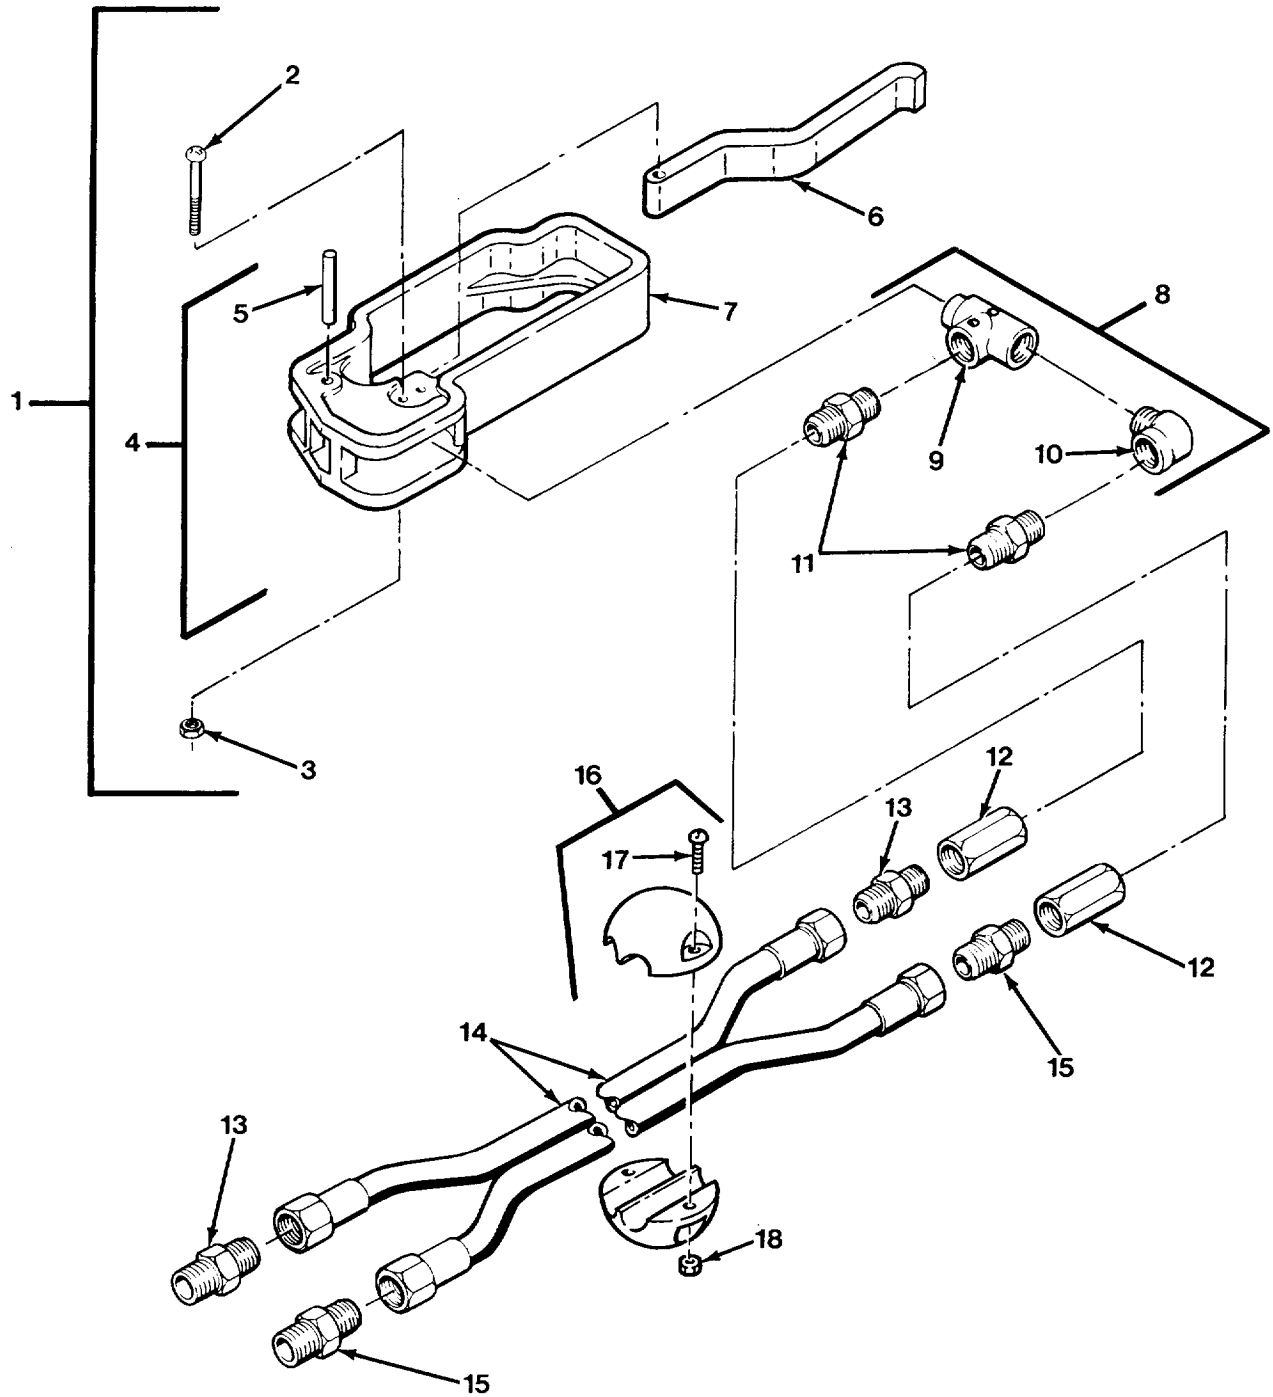

END OF FIGURE

FIG. 398 AIR HOSE AND HAV VALVE - M978

SECTION II

TM 9-2320-279-24P-2

(1) ITEM NO	(2) SMR CODE	(3) CAGEC	(4) PART NUMBER	(5) DESCRIPTION AND USABLE ON CODES (UOC)	(6) QTY
GROUP 2202 ACCESSORY ITEMS FIG. 398 AIR HOSE AND HAV VALVE - M978					
1	PAOOO	79318	13024KB-1-1	AIR VALVE ASSEMBLY UOC:H02, H07	1
2	PAOZZ	96906	MS35206-251	.SCREW, MACHINE UOC:H02, H07	2
3	PAOZZ	96906	MS21045-08	.NUT, SELF-LOCKING, HE UOC:H02, H07	2
4	PAOOO	79318	13024KA-1A	.HANDLE UOC:H02, H07	1
5	PAOZZ	96906	MS171600	.PIN, SPRING..... UOC:H02, H07	1
6	PFOZZ	79318	13024KA-2	.LEVER, MANUAL CONTRO UOC:H02, H07	1
7	XAOZZ	64548	13024KA-1	.HANDLE UOC:H02, H07	1
8	PAOOO	79318	13024KB-1-1	.AIR VALVE ASSEMBLY UOC:H02, H07	1
9	PAOZZ	79318	2706012-101	.VALVE, THREE WAY AIR UOC:H02, H07	1
10	PAOZZ	10670	116B3-8	.ELBOW, PIPE UOC:H02, H07	1
11	PAOZZ	79318	2706008	.ADAPTER, STRAIGHT, PI UOC:H02, H07	2
12	PAOZZ	17566	45A254-P4	.COUPLING, PIPE UOC:H02, H07	2
13	PAOZZ	17566	45A254-P2	.NIPPLE, PIPE..... UOC:H02, H07	2
14	PAOZZ	17566	45A254-P3	.DUPLEX HOSE, RUBBER..... UOC:H02, H07	1
15	PAOZZ	90805	CD120-0724	.NIPPLE, PIPE..... UOC:H02, H07	2
16	PAOOO	92858	HS-3	.BALL STOP ASSY..... UOC:H02, H07	1
17	PAOZZ	96906	MS51492-23	.SCREW, MACHINE UOC:H02, H07	1
18	PAOZZ	96906	MS51967-2	.NUT, PLAIN, HEXAGON UOC:H02, H07	1