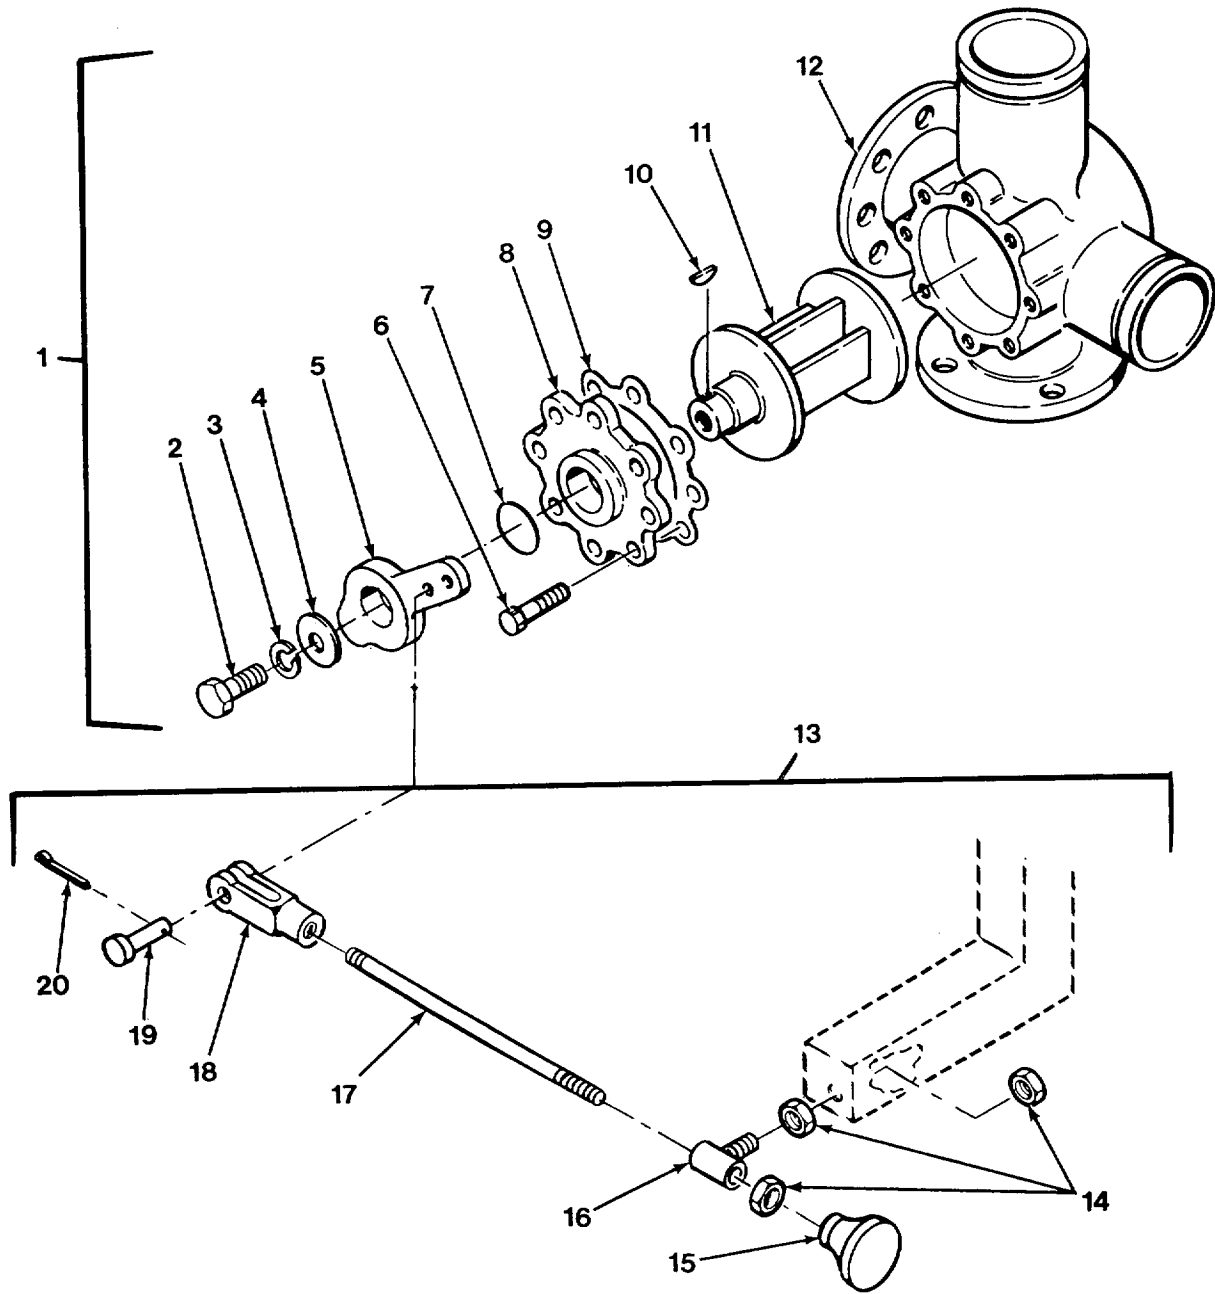

END OF FIGURE

FIG. 468 V6 FUEL/DEFUEL VALVE

SECTION II					
(1)	(2)	(3)	(4)	(5)	(6)
ITEM NO	SMR CODE	CAGEC	PART NUMBER	DESCRIPTION AND USABLE ON CODES (UOC)	QTY
GROUP 7203 VALVE, FITTINGS, LINES					
FIG. 468 V6 FUEL/DEFUEL VALVE					
1	XDFZZ	19207	10936944	VALVE, BALL UOC: H02, H07	1
2	PAFZZ	96906	MS90725-109	.SCREW, CAP, HEXAGON H UOC: H02, H07	1
3	PAFZZ	96906	MS35338-48	.WASHER, LOCK UOC: H02, H07	1
4	PAFZZ	96906	MS27183-18	.WASHER, FLAT UOC: H02, H07	1
5	XDFZZ	25567	9046	.VALVE HANDLE UOC: H02, H07	1
6	PAFZZ	96906	MS90725-58	.SCREW, CAP, HEXAGON H UOC: H02, H07	8
7	PAFZZ	96906	MS9068-218	.PACKING, PREFORMED UOC: H02, H07	1
8	XAFZZ	25567	9045	.CAP, VALVE UOC: H02, H07	1
9	PAFZZ	06428	9045-G	.GASKET UOC: H02, H07	1
10	PAFZZ	96906	MS35756-12	.KEY, WOODRUFF UOC: H02, H07	1
11	PAFZZ	25567	9117 13040	.VALVE, PLUG UOC: H02, H07	1
12	XAFZZ	25567	9118B	.HOUSING, VALVE UOC: H02, H07	1
13	PFOOO	17566	45A081	LEVER, MANUAL CONTRO UOC: H02, H07	1
14	PAOZZ	96906	MS35691-17	.NUT, PLAIN, HEXAGON UOC: H02, H07	3
15	PAOZZ	17566	45A081-P5	.KNOB UOC: H02, H07	1
16	PAOZZ	17566	45A081-P3	.BOLT, TEE HEAD UOC: H02, H07	1
17	PAOZZ	17566	45A081-P2	.ROD, THREADED END UOC: H02, H07	1
18	PAOZZ	17566	45A081-P1	.CLEVIS, ROD END UOC: H02, H07	1
19	PAOZZ	96906	MS35810-11	.PIN, STRAIGHT, HEADED..... UOC: H02, H07	1
20	PAOZZ	17566	45A081-P6	.PIN, COTTER..... UOC: H02, H07	1