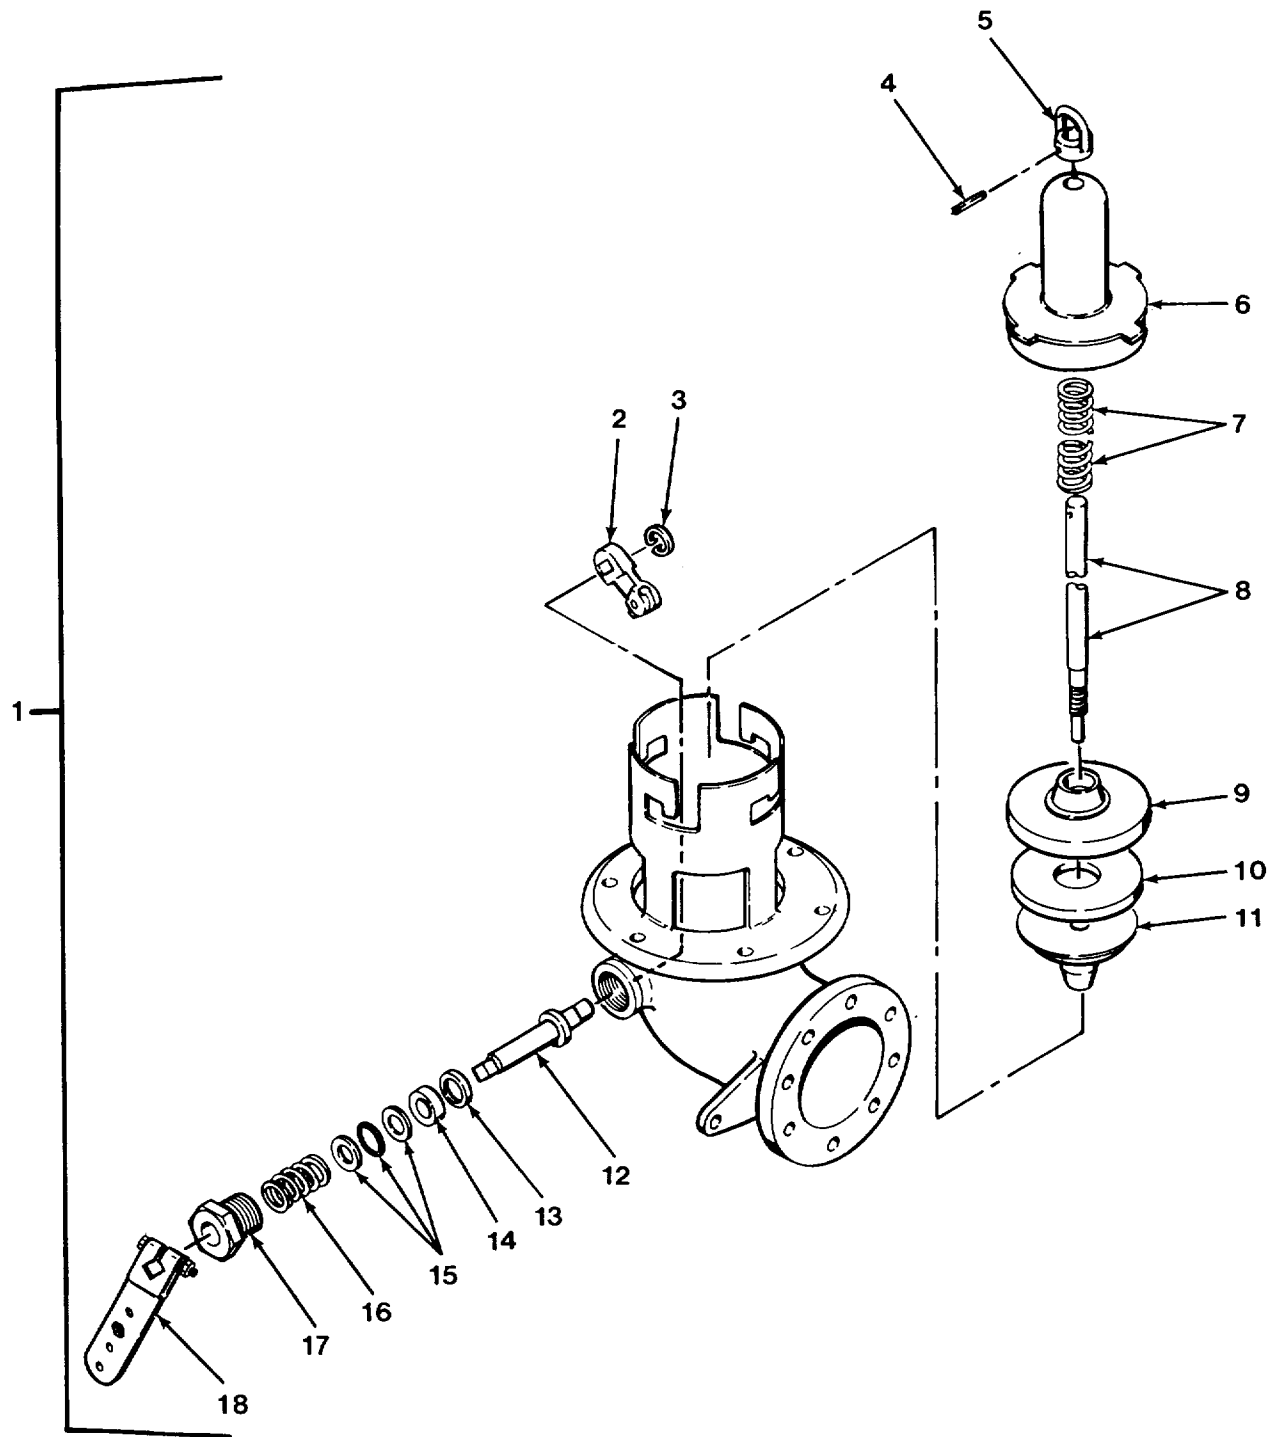

END OF FIGURE

FIG. 452 V1 EMERGENCY VALVE INSTALLATION

SECTION II

TM 9-2320-279-24P-2

(1) ITEM NO	(2) SMR CODE	(3) CAGEC	(4) PART NUMBER	(5) DESCRIPTION AND USABLE ON CODES (UOC)	(6) QTY
GROUP 7203 VALVE, FITTINGS, LINES FIG. 452 V1 EMERGENCY VALVE INSTALLATION					
1	PAOZZ	05443	10232E	GASKET UOC:H02, H07	1
2	PAOZZ	78500	S-268-1	BOLT, MACHINE UOC:H02, H07	1
3	PAOZZ	96906	MS51967-8	NUT, PLAIN, HEXAGON UOC:H02, H07	1
4	PFOZZ	17566	45A113	BRACKET, DOUBLE ANGL UOC:H02, H07	1
5	PAOZZ	96906	MS51971-5	NUT, PLAIN, HEXAGON UOC:H02, H07	8
END OF FIGURE					