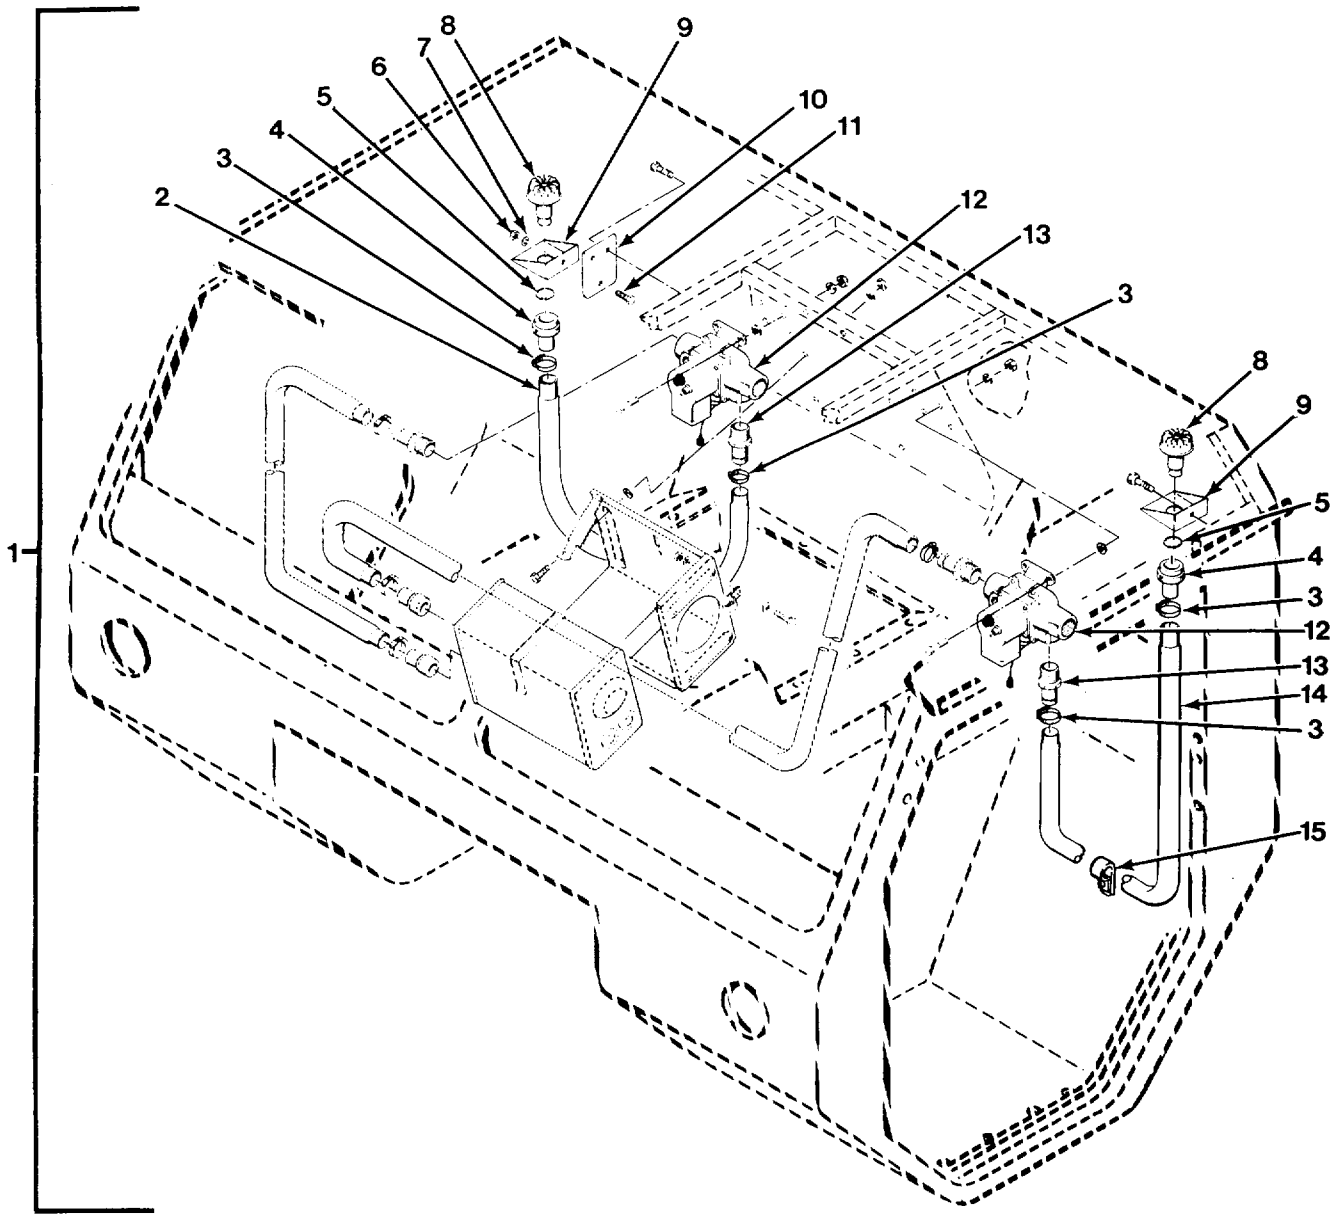

SECTION II					
(1)	(2)	(3)	(4)	(5)	(6)
ITEM NO	SMR CODE	CAGEC	PART NUMBER	DESCRIPTION AND USABLE ON CODES (UOC)	QTY
51	PAFZZ	17566	45A391-P32	..PACKING, PREFORMED ..... UOC: H02, H07	1
52	XDFZZ	17566	45A391-P39	..BODY, CONTROL ASSY ..... UOC: H02, H07	1
53	PAFZZ	17566	45A391-P44	..PLUG, PIPE ..... UOC: H02, H07	2
54	PAFFF	17566	45A391-P5	..VALVE, RELIEF, PRESSU..... UOC: H02, H07	1
55	PAFZZ	17566	45A391-P7	..BOLT, MACHINE ..... UOC: H02, H07	8
56	XDFZZ	17566	45A391-P21	..COVER, VALVE ..... UOC: H02, H07	1
57	PFFZZ	17566	45A391-P20	..COVER, STEM, VALVE ..... UOC: H02, H07	1
58	PAFZZ	17566	45A391-P16	..SPRING, HELICAL, COMP..... UOC: H02, H07	1
59	PAFZZ	17566	45A391-P13	..NUT, PLAIN, ROUND..... UOC: H02, H07	1
60	PAFZZ	17566	45A391-P18	..WASHER, FLAT ..... UOC: H02, H07	1
61	PAFZZ	17566	45A391-P12	..DIAPHRAGM, VALVE, FLA ..... UOC: H02, H07	1
62	PFFZZ	17566	45A391-P19	..RETAINER, DISK, VALVE..... UOC: H02, H07	1
63	PAFZZ	17566	45A391-P24	..DISK, VALVE ..... UOC: H02, H07	1
64	PAFZZ	17566	45A391-P22	..WASHER, FLAT ..... UOC: H02, H07	2
65	PFFZZ	17566	45A391-P15	..GUIDE, VALVE STEM ..... UOC: H02, H07	1
66	PFFZZ	17566	45A391-P23	..STEM, FLUID VALVE ..... UOC: H02, H07	1
67	PFFZZ	17566	45A391-P17	..SEAT, VALVE ..... UOC: H02, H07	1
68	PAFZZ	17566	45A391-P6	..PACKING, PREFORMED ..... UOC: H02, H07	1
69	XDFZZ	17566	45A391-P10	..BODY, VALVE ..... UOC: H02, H07	1

END OF FIGURE