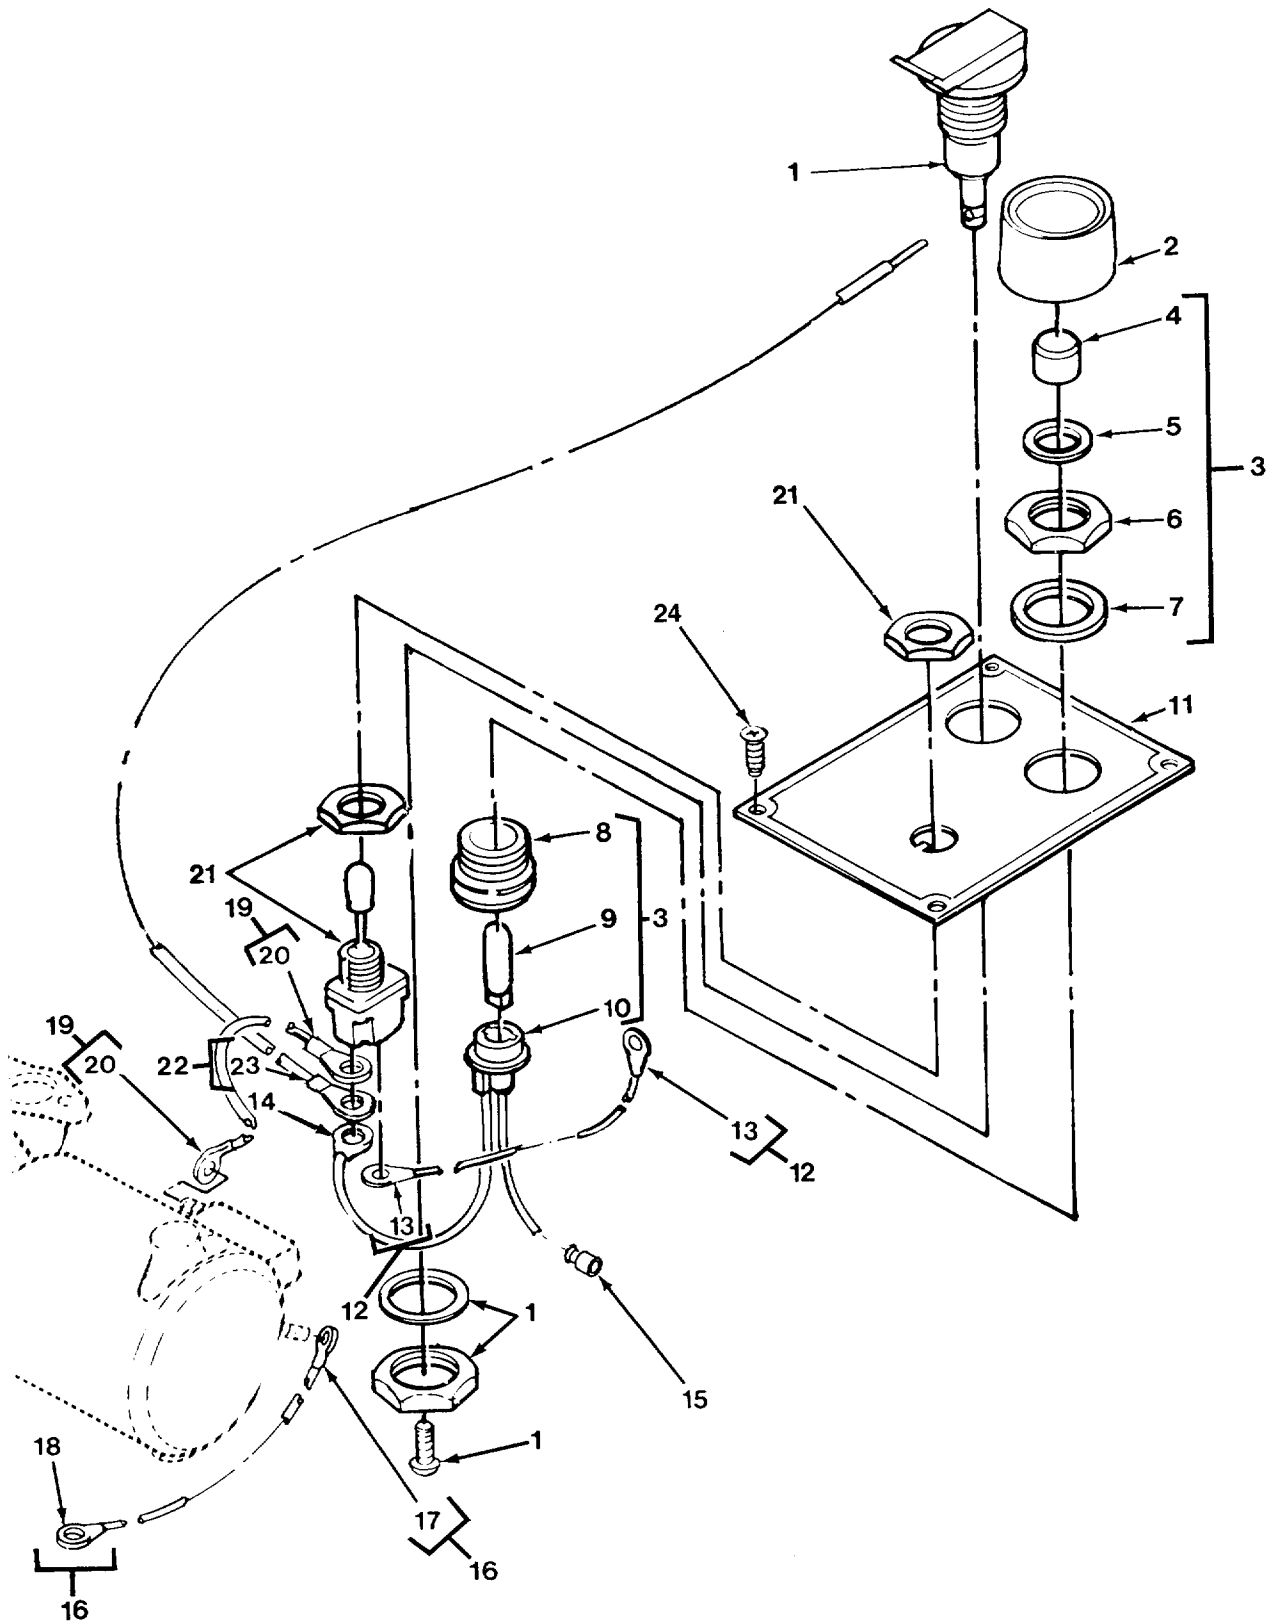

END OF FIGURE

FIG. 425 ARCTIC KIT ELECTRICAL WIRING INSTALLATION

SECTION II

TM 9-2320-279-24P-2

(1) ITEM NO	(2) SMR CODE	(3) CAGEC	(4) PART NUMBER	(5) DESCRIPTION AND USABLE ON CODES (UOC)	(6) QTY
GROUP 3303 WINTERIZATION KITS FIG. 425 ARCTIC KIT ELECTRICAL WIRING INSTALLATION					
1	PAOZZ	1C645	20 600 85	RECEPTACLE	1
2	PAOZZ	32498	1215	SHIELD, LIGHT.....	1
3	PAOOO	32498	441-1-0207	LIGHT INDICATOR	1
4	PAOZZ	32498	1114-1RRC	.LENS, LIGHT.....	1
5	PAOZZ	32498	1184-2	.SPACER, RING	1
6	PAOZZ	32498	1118	.NUT, PLAIN, HEXAGON	1
7	PAOZZ	32498	1118W	.WASHER, FLAT	1
8	PAOZZ	32498	1183-4	.LIGHT, INDICATOR.....	1
9	PAOZZ	08806	1820	.LAMP, INCANDESCENT	1
10	PAOZZ	32498	588-2-6	.LAMPHOLDER.....	1
11	PAOZZ	45152	1970170	PLATE, DATA	1
12	MOOOO	45152	3487FX18W	WIRE ASSY MAKE FROM WIRE P/N 1244FX	1
				(45152), 18 IN	
13	PAOZZ	96906	MS25036-108	.TERMINAL, LUG	2
14	PAOZZ	96906	MS25036-103	TERMINAL, LUG	1
15	PAOZZ	00779	165429-1	PLUG, END SEAL, ELECT	1
16	MOOOO	45152	3582FX18W	WIRE ASSY MAKE FROM WIRE P/N 1244FX	1
				(45152), 18 IN	
17	PAOZZ	98410	BB-837-10	.TERMINAL, RING	1
18	PAOZZ	96906	MS25036-110	.TERMINAL, LUG	1
19	MOOOO	45152	3487FX52W	WIRE ASSY MAKE FROM WIRE P/N 1244FX.....	1
				(45152), 52IN	
20	PAOZZ	98410	BB-837-10	.TERMINAL, RING	2
21	PAOZZ	96906	MS24658-22G	SWITCH, PTO ENGAGE	1
22	MOOOO	45152	3514FX6W	WIRE ASSY MAKE FROM WIRE P/N 1294FX	1
				(45152), 6IN	
23	PAOZZ	98410	BB-837-10	.TERMINAL, RING	1
24	PAOZZ	96906	MS51861-12	SCREW, TAPPING SIZE #4-24 X .25	4