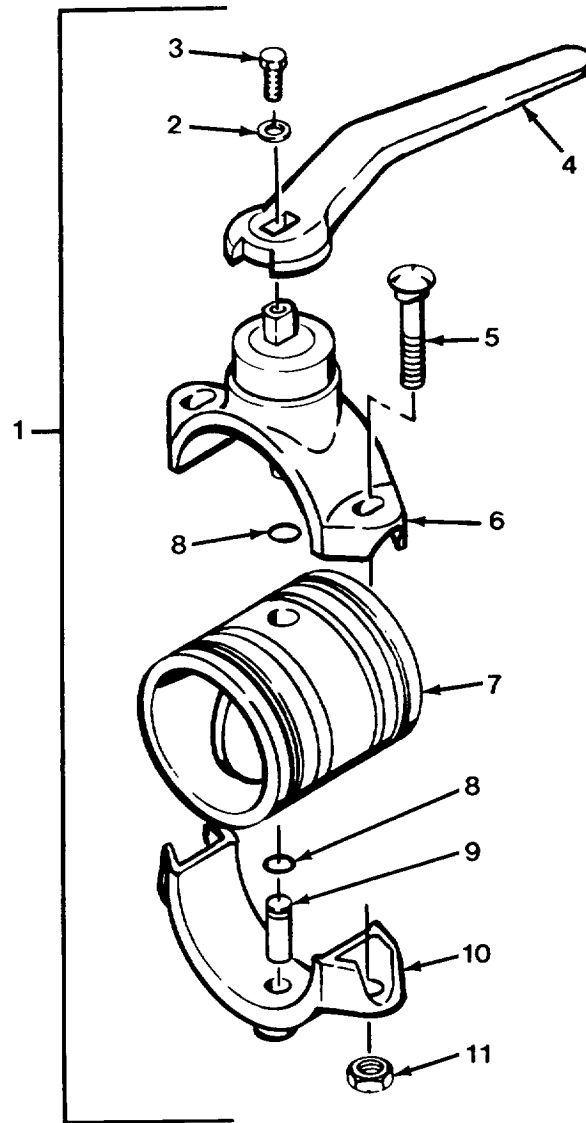

END OF FIGURE

FIG. 462 V18 BULK DELIVERY VALVE

SECTION II

TM 9-2320-279-24P-2

(1) ITEM NO	(2) SMR CODE	(3) CAGEC	(4) PART NUMBER	(5) DESCRIPTION AND USABLE ON CODES (UOC)	(6) QTY
GROUP 7203 VALVE, FITTINGS, LINES FIG. 462 V18 BULK DELIVERY VALVE					
1	PAOHH	79154	3SST700-T	VALVE, BUTTERFLY UOC:H02, H07	1
2	PAHZZ	96906	MS51412-2	.WASHER, FLAT UOC:H02, H07	1
3	PAHZZ	96906	MS35275-261	.SCREW, MACHINE UOC:H02, H07	1
4	PAHZZ	79154	BFVR-700-B 3IN	.LEVER, MANUAL CONTRO UOC:H02, H07	1
5	PAHZZ	79154	BFVR-700-17 3IN	.BOLT, SQUARE NECK UOC:H02, H07	2
6	PFHZZ	79154	BFVR-700-2A 3IN	.HOUSING ASSEMBLY, UP UOC:H02, H07	1
7	PAHZZ	79154	BFVR-700-1-D 3IN	.PARTS KIT, BUTTERFLY UOC:H02, H07	1
8	PAHZZ	79154	BFVR-700-13 3IN	.PACKING, PREFORMED UOC:H02, H07	2
9	PAHZZ	79154	BFVR-700-6 3IN	.STEM, FLUID VALVE UOC:H02, H07	1
10	PFHZZ	79154	BFVR-700-2 3IN	.PARTS KIT, BUTTERFLY UOC:H02, H07	1
11	PAHZZ	79154	BFVR-700-18 3IN	.NUT, PLAIN, HEXAGON UOC:H02, H07	2