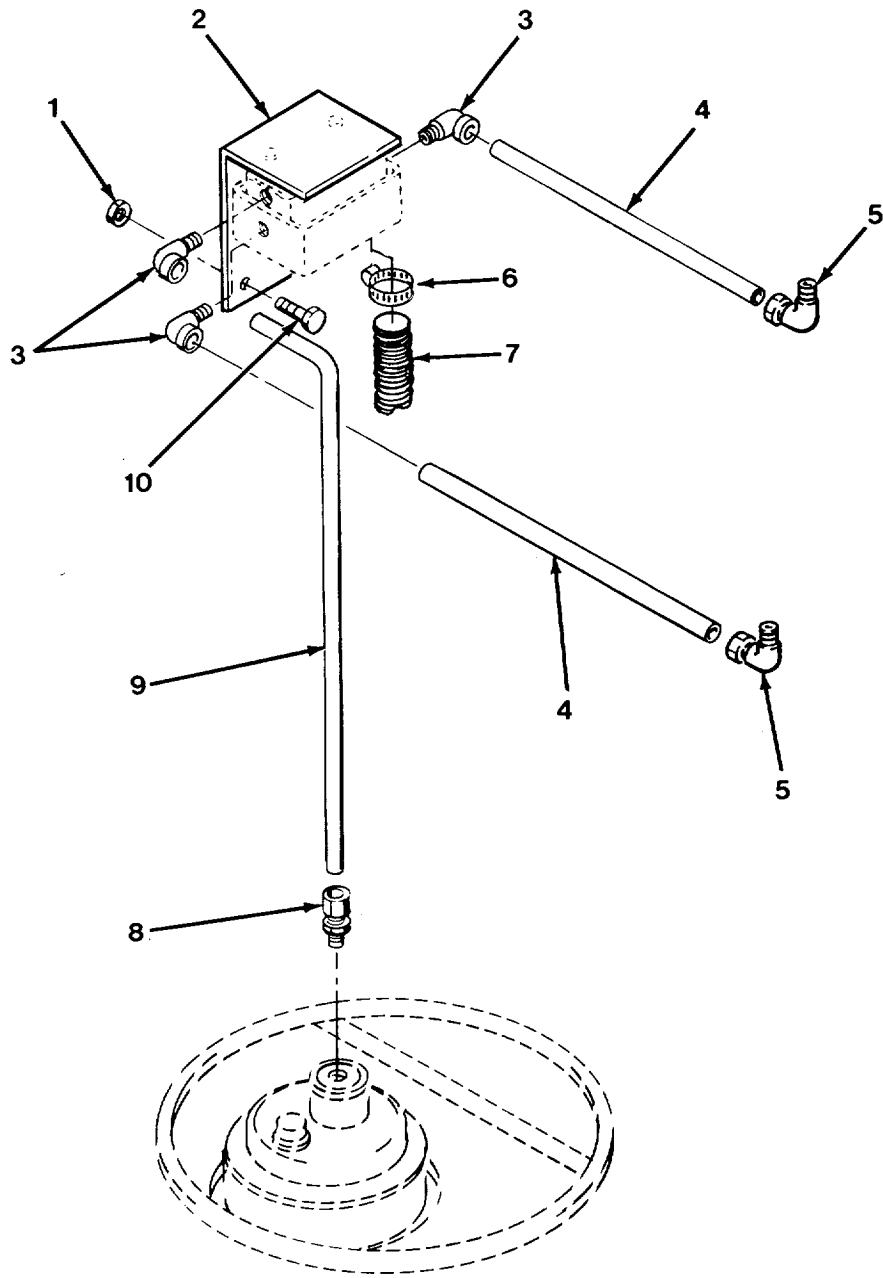

FIG. 459 V19 JET LEVEL SENSOR INSTALLATION

SECTION II

TM 9-2320-279-24P-2

(1) ITEM NO	(2) SMR CODE	(3) CAGEC	(4) PART NUMBER	(5) DESCRIPTION AND USABLE ON CODES (UOC)	(6) QTY
GROUP 7203 VALVE, FITTINGS, LINES FIG. 459 V19 JET LEVEL SENSOR INSTALLATION					
1	PAOZZ	96906	MS51967-2	NUT, PLAIN, HEXAGON UOC:H02, H07	2
2	PFOZZ	17566	45A026	BRACKET, ANGLE UOC:H02, H07	1
3	PAOZZ	30327	269-P-06X04	ELBOW, PIPE TO TUBE UOC:H02, H07	3
4	MFOZZ	17566	45A286-P4	TUBING, NONMETALLIC MAKE FROM TUBING, ... P/N 66-SN UOC:H02, H07	2
5	PAOZZ	30327	269-P3/8X3/8	ELBOW, PIPE TO HOSE UOC:H02, H07	2
6	PAOZZ	81646	6320	CLAMP UOC:H02, H07	1
7	PAOZZ	45152	1659010	HOSE, NONMETALLIC UOC:H02, H07	1
8	PAOZZ	16733	913344	ADAPTER, STRAIGHT, PI UOC:H02, H07	1
9	MOOZZ	17566	45A286-P5	TUBING, NONMETALLIC MAKE FROM TUBING, ... P/N 66-SN UOC:H02, H07	1
10	PAOZZ	96906	MS90725-6	SCREW, CAP, HEXAGON H UOC:H02, H07	2

END OF FIGURE