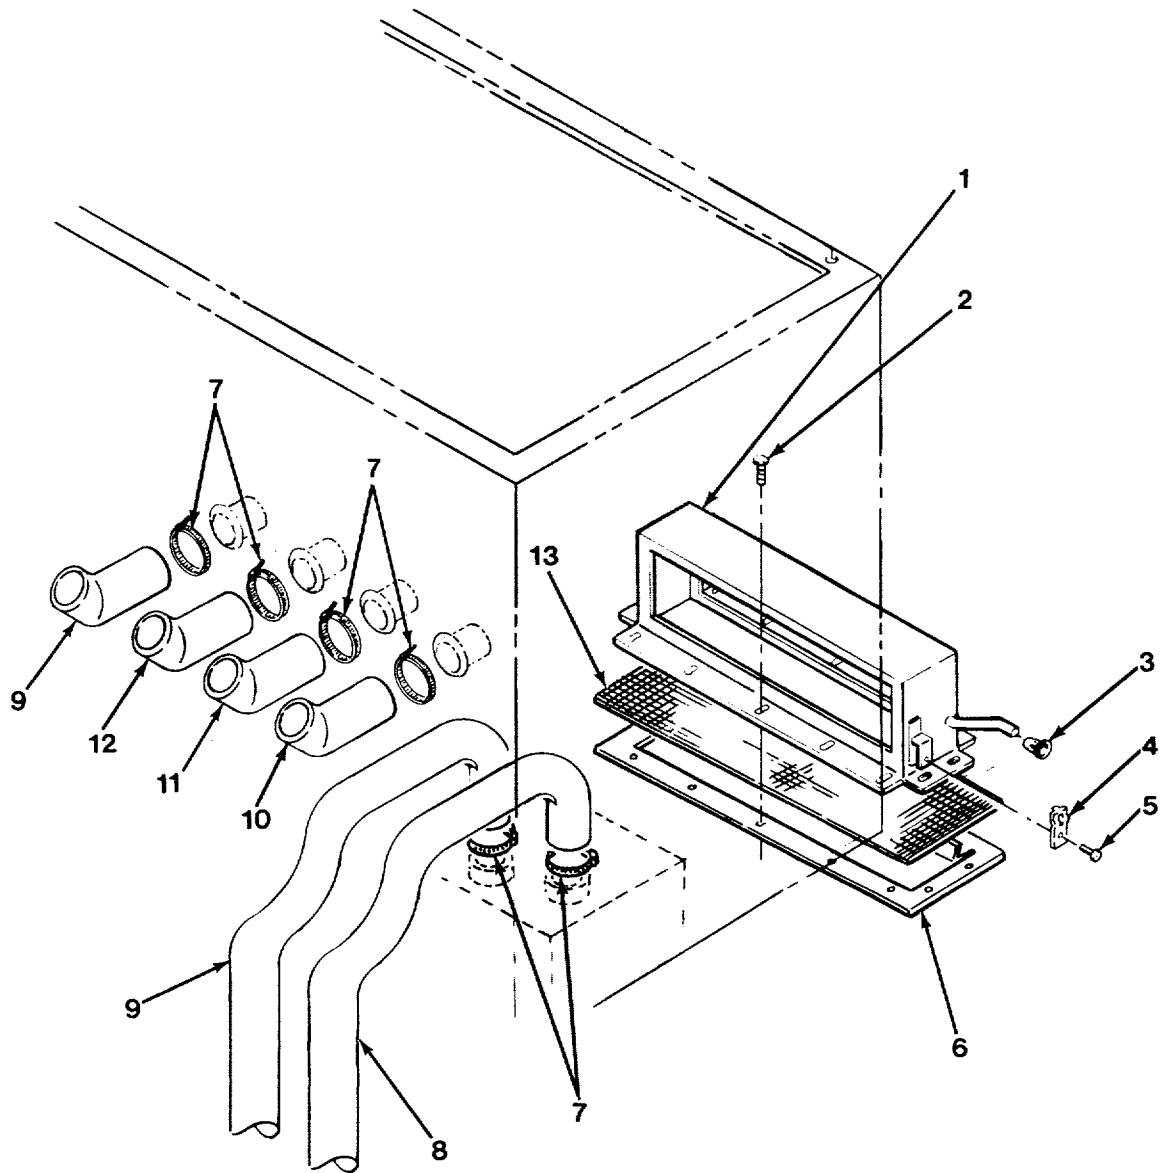

END OF FIGURE

FIG. 399 HEATER INSTALLATION (SHEET 1 OF 2)

FIG. 399 HEATER INSTALLATION (SHEET 2 OF 2)

SECTION II

TM 9-2320-279-24P-2

(1) ITEM NO	(2) SMR CODE	(3) CAGEC	(4) PART NUMBER	(5) DESCRIPTION AND USABLE ON CODES (UOC)	(6) QTY
GROUP 2207 WINTERIZATION EQUIPMENT (STANDARD VEHICLE TYPE) FIG. 399 HEATER INSTALLATION					
1	PFOZZ	45152	1324150W	BOX ASSEMBLY, FRESH	1
2	PAOZZ	96906	MS35206-263	SCREW, MACHINE	14
3	PAOZZ	78553	C12044-017-4	PUSH ON NUT	2
4	PFOZZ	21102	HV023962	CLIP, HEATER.....	1
5	PAOZZ	45152	2467HX	SCREW, TAPPING	1
6	PFOZZ	45152	1324180	PLATE, DEFLECTOR	1
7	PAOZZ	96906	MS3367-7-9	STRAP, TIEDOWN, ELECT	10
8	MOOZZ	45152	32850AX51	HOSE, HEAT LH MAKE FROM HOSE, P/N	1
				22020	
9	MOOZZ	45152	32850AX30	HOSE, HEAT RH MAKE FROM HOSE, P/N.....	2
				22020	
10	MOOZZ	45152	32850A X36	HOSE, DEFROSTER MAKE FROM HOSE, P/N.....	1
				22020	
11	MOOZZ	45152	32850AX16	HOSE, DEFROSTER MAKE FROM HOSE, P/N.....	1
				22020	
12	MOOZZ	45152	32850AX14	HOSE, DEFROSTER MAKE FROM HOSE, P/N.....	1
				22020	
13	PFOZZ	96151	8632-4	SCREEN.....	1
14	PAOZZ	72055	24170	CONTROL ASSEMBLY, PU.....	1
15	PAOZZ	72055	24169	CONTROL ASSEMBLY, PU.....	1
16	PAOZZ	72055	24168	CONTROL ASSEMBLY, PU.....	1
17	PAOZZ	99103	23916-10-8	ELBOW, PIPE TO HOSE	2
18	PAOZZ	30780	1X1/2 PTR-B	BUSHING, PIPE	1
19	PAOZZ	45152	1842HX1	SCREW, CAP, HEXAGON H	4
20	PAOZZ	96906	MS35690-604	NUT, PLAIN, HEXAGON.....	1
21	PAOZZ	96906	MS35338-46	WASHER, LOCK	1
22	PAOZZ	96906	MS35338-44	WASHER, LOCK	5
23	PAOZZ	96906	MS51967-2	NUT, PLAIN, HEXAGON.....	5
24	PFOZZ	45152	3693FX2	BRACKET, ANGLE	1
25	PAOZZ	80204	B1821BH038C113N	SCREW, CAP, HEXAGON H	1
26	PAOZZ	75272	COV-2913	CLAMP, LOOP	2
27	PAOZZ	96906	MS27183-10	WASHER, FLAT.....	1
28	MOOZZ	45152	1343280	HOSE, NM, 74 IN MAKE FROM HOSE, P/N.....	1
				A52426-1C	
29	PFOZZ	24234	330034	ADAPTER, STRAIGHT, PI	1
30	PAOZZ	75272	COV-1313	CLAMP, LOOP	1
31	PAOZZ	45152	501AX1	BOLT, SELF-LOCKING.....	1
32	MOOZZ	81349	M62217/1-10	HOSE, NONMETALLIC MAKE FROM HOSE,	1
				P/N A52426-1C	
33	PAOZZ	07096	90-062	HOSE, PREFORMED	1
34	PAOZZ	72588	CT-9410	CLAMP, HOSE	6
35	PAOZZ	50922	H38C-2612	VALVE, CAB HEATER	1
36	PAOZZ	70485	2867	GROMMET, NONMETALLIC	2
37	PFOZZ	45152	1325050W	BRACKET, DOUBLE ANGL	1
38	PAOZZ	96906	MS45904-68	WASHER, LOCK	6
39	PAOZZ	45152	2872HX	SCREW, TAPPING	6