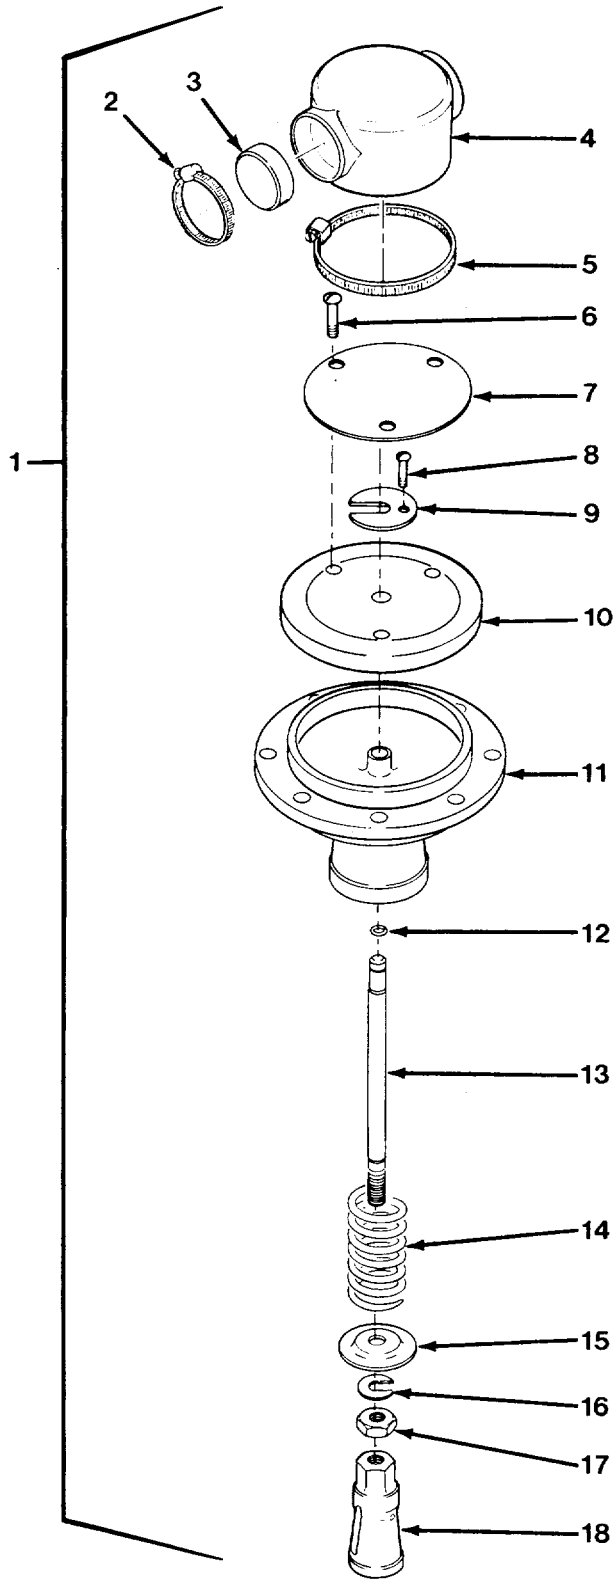

END OF FIGURE

FIG. 458 V13 VENT VALVE

SECTION II

TM 9-2320-279-24P-2

(1) ITEM NO	(2) SMR CODE	(3) CAGEC	(4) PART NUMBER	(5) DESCRIPTION AND USABLE ON CODES (UOC)	(6) QTY
GROUP 7203 VALVE, FITTINGS, LINES FIG. 458 V13 VENT VALVE					
1	PAOHH	79318	F646AD	VENT VALVE ASSEMBLY UOC:H02, H07	1
2	PAOZZ	81646	5656	.CLAMP, HOSE UOC:H02, H07	1
3	XDOZZ	79318	2733418	.PLUG, PIPE UOC:H02, H07	1
4	PFOZZ	79318	2731807-1	.HOOD, VENT, FUEL VALV UOC:H02, H07	1
5	PAOZZ	81646	56188	.CLAMP, HOSE UOC:H02, H07	1
6	PAHZZ	96906	MS51958-59	.SCREW, MACHINE UOC:H02, H07	3
7	PFHZZ	79318	2734801	.PLATE, VENT VALVE UOC:H02, H07	1
8	PAHZZ	96906	MS51957-79	.SCREW, MACHINE UOC:H02, H07	1
9	PAHZZ	79318	2734802	.WASHER, SLOTTED UOC:H02, H07	1
10	PAHZZ	16069	2734796-1	.DISK, VALVE UOC:H02, H07	1
11	XAHZZ	64548	2734794-101	.BODY, VALVE..... UOC:H02, H07	1
12	PAHZZ	16069	2661058A013	.PACKING, PREFORMED UOC:H02, H07	6
13	PAHZZ	16069	2753251	.STEM, FLUID VALVE UOC:H02, H07	1
14	PFHZZ	79318	2734797	.SPRING, HELICAL, COMP..... UOC:H02, H07	1
15	PAHZZ	79318	2734800	.RETAINER UOC:H02, H07	1
16	PAHZZ	79318	2753253	.RETAINER, PACKING UOC:H02, H07	1
17	PAHZZ	88044	AN316-9R	.NUT, PLAIN, HEXAGON UOC:H02, H07	1
18	PAHZZ	79318	4052-4	.SOCKET, VENT VALVE UOC:H02, H07	1