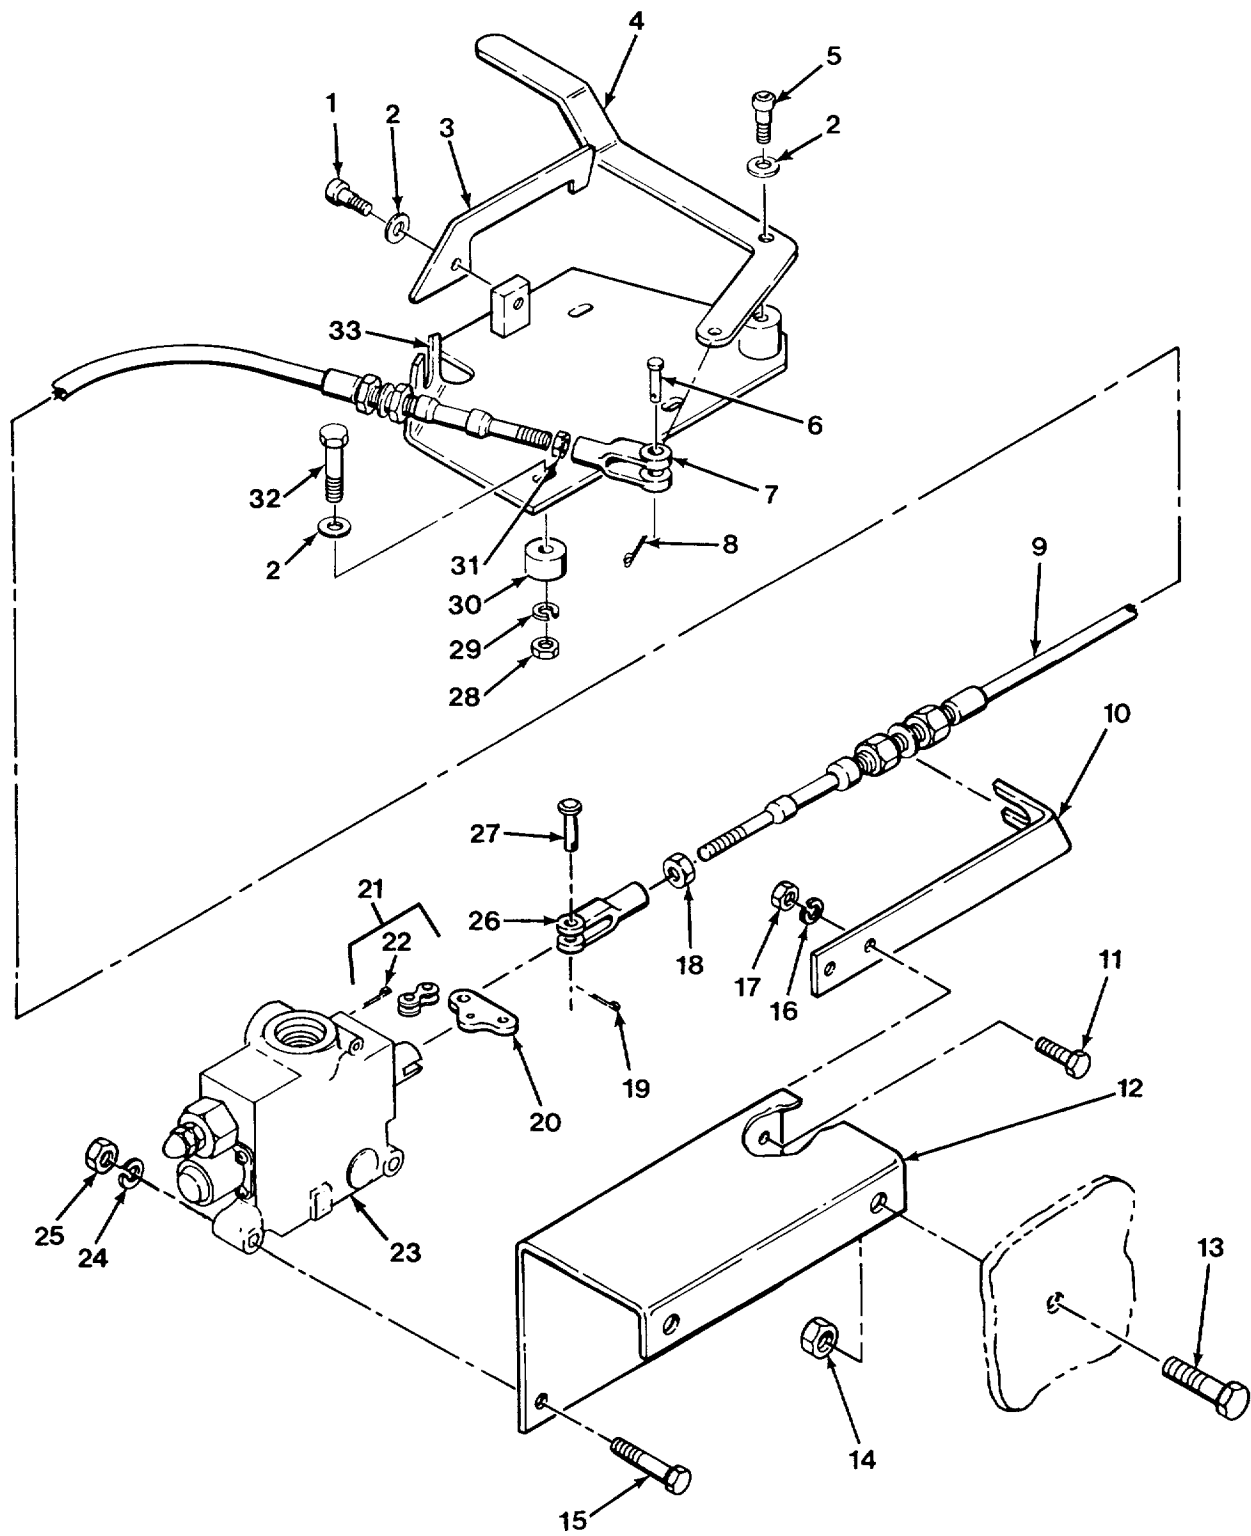

END OF FIGURE

FIG.409 PRIMARY PUMP HYDRAULIC MOTOR CONTROL VALVE MOUNTING - M978

SECTION II					
(1)	(2)	(3)	(4)	(5)	(6)
ITEM NO	SMR CODE	CAGEC	PART NUMBER	DESCRIPTION AND USABLE ON CODES (UOC)	QTY
GROUP 2402 MANIFOLD AND/OR CONTROL VALVES					
FIG.409 PRIMARY PUMP HYDRAULIC MOTOR CONTROL VALVE MOUNTING - M978					
1	PAOZZ	96906	MS51975-16	SCREW, SHOULDER UOC: H02, H07	1
2	PAOZZ	96906	MS27183-14	WASHER, FLAT UOC: H02, H07	7
3	PAOZZ	45152	1352050	LEVER, LOCK-RELEASE UOC: H02, H07	1
4	PAOZZ	45152	1352020W	LEVER, MANUAL CONTRO UOC: H02, H07	1
5	PAOZZ	96906	MS51975-18	SCREW, SHOULDER UOC: H02, H07	1
6	PAOZZ	96906	MS35810-2	PIN, STRAIGHT, HEADED UOC: H02, H07	1
7	PAOZZ	96906	MS35812-2	CLEVIS, ROD END UOC: H02, H07	1
8	PAOZZ	96906	MS24665-134	PIN, COTTER UOC: H02, H07	1
9	PAOZZ	06970	772L-TT2-121	CONTROL ASSEMBLY, PU UOC: H02, H07	1
10	PAOZZ	45152	1342800	BRACKET, EYE, NONROTA UOC: H02, H07	1
11	PAOZZ	96906	MS90725-34	BOLT, MACHINE UOC: H02, H07	2
12	PAOZZ	45152	1637290	BRACKET, DOUBLE ANGL USE WITH VALVE P/N 134283 UOC: H02, H07	1
13	XDOZZ	52167	WH0618TB	SCREW, CAP, HEXAGON H UOC: H02, H07	2
14	PAOZZ	45152	110310A	NUT, SELF-LOCKING, EX UOC: H02, H07	2
15	PAOZZ	96906	MS90725-67	SCREW, CAP, HEXAGON H UOC: H02, H07	3
16	PAOZZ	45152	354AX	WASHER, LOCK UOC: H02, H07	2
17	PAOZZ	45152	369AX1	NUT, PLAIN, HEXAGON UOC: H02, H07	2
18	PAOZZ	45152	378AX1	NUT, PLAIN, HEXAGON UOC: H02, H07	1
19	PAOZZ	96906	MS24665-134	PIN, COTTER USE WITH VALVE P/N 134283 UOC: H02, H07	1
20	PAOZZ	45152	1647370	LEVER, REMOTE CONTRO USE WITH VALVE P/N 134283 UOC: H02, H07	1
21	PAOZZ	13829	360-9100-201	LINK, ROLLER CHAIN UOC: H02, H07	1
22	PAOZZ	96906	MS24665-289	.PIN, COTTER UOC: H02, H07	1