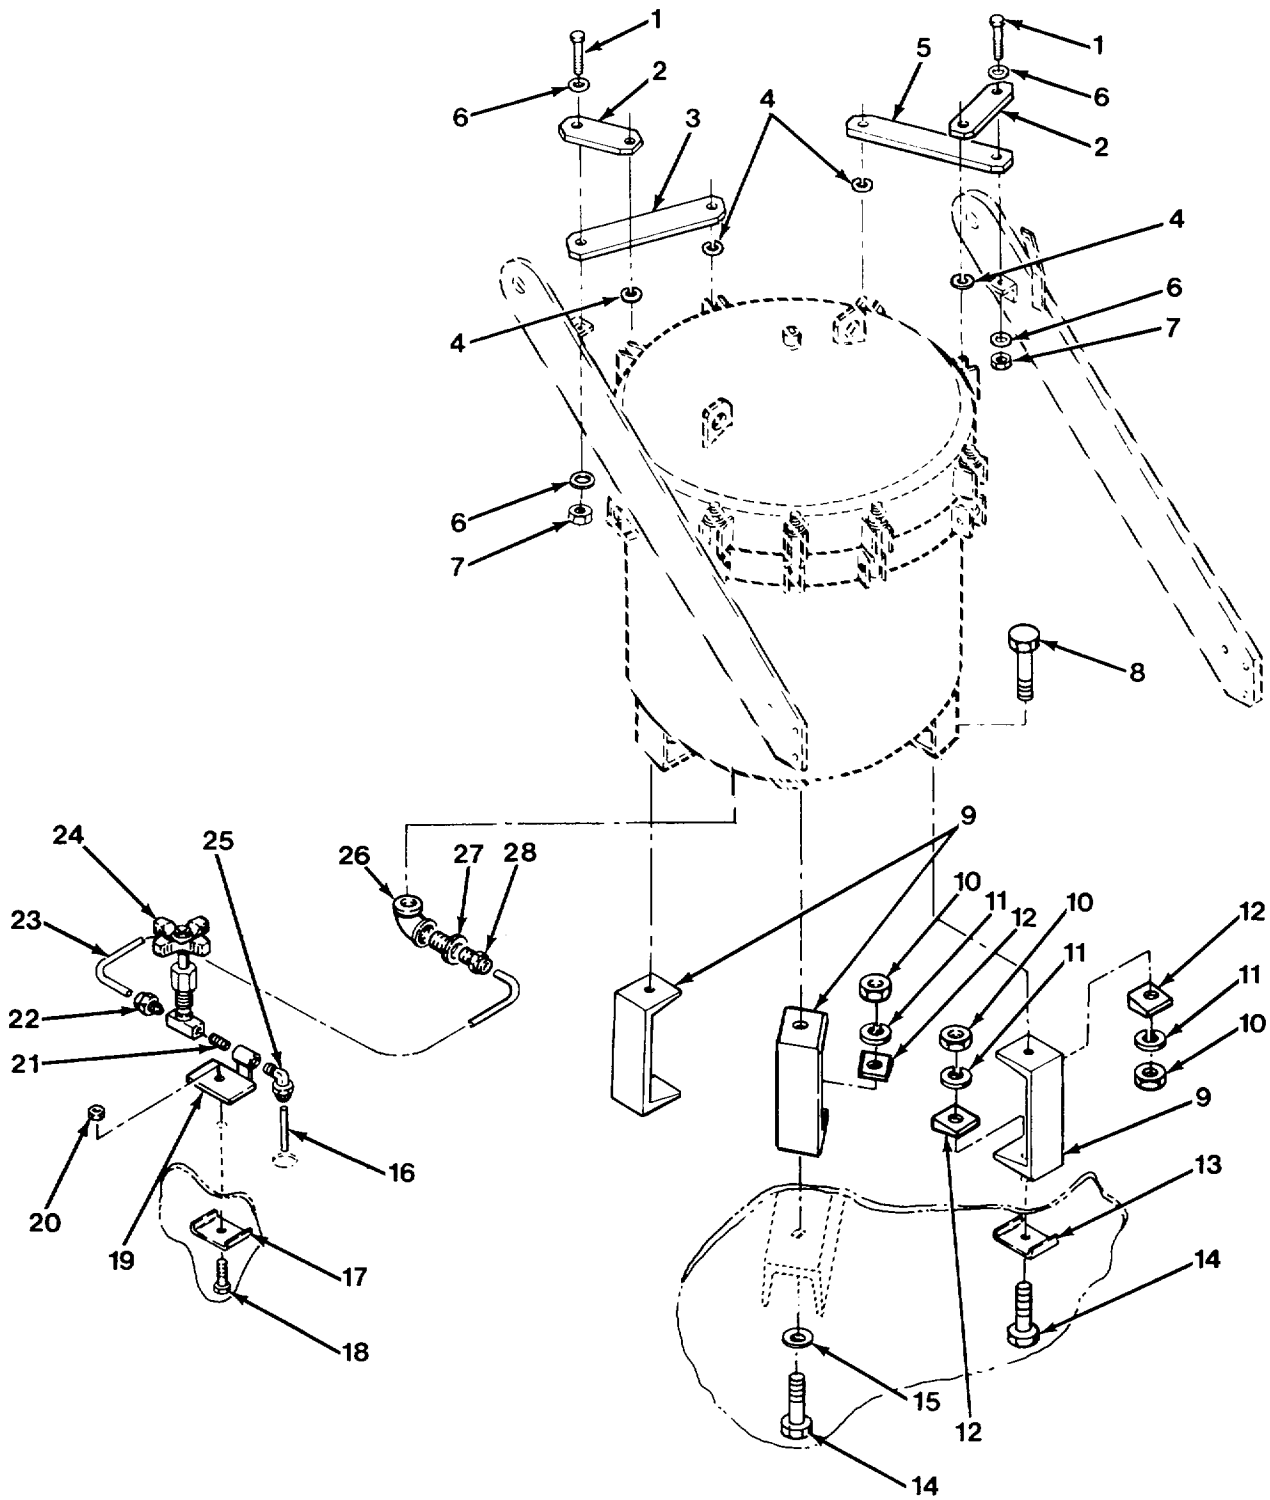

END OF FIGURE

FIG. 437 FILTER-SEPARATOR INSTALLATION - M978

SECTION II

TM 9-2320-279-24P-2

(1) ITEM NO	(2) SMR CODE	(3) CAGEC	(4) PART NUMBER	(5) DESCRIPTION AND USABLE ON CODES (UOC)	(6) QTY
GROUP 56 FILTERS, SEPARATORS, AND PURIFIERS GROUP 5600 FUEL, WATER AIR, FILTER/SEPARATION OR PURIFIER ASSEMBLY FIG. 437 FILTER-SEPARATOR INSTALLATION - M978					
1	PAOZZ	80204	B1821BH063C175N	SCREW, CAP, HEXAGON H..... UOC:H02, H07	2
2	PAOZZ	17566	45A404-P1	PLATE, MENDING..... UOC:H02, H07	2
3	PAOZZ	17566	45A404-P2	PLATE, MENDING..... UOC:H02, H07	1
4	PAOZZ	96906	MS35338-51	WASHER, LOCK UOC:H02, H07	4
5	PAOZZ	17566	45A404-P3	BRACKET, MOUNTING UOC:H02, H07	1
6	PAOZZ	96906	MS27183-2	WASHER, FLAT..... UOC:H02, H07	4
7	PAOZZ	96906	MS51922-49	NUT, SELF-LOCKING, HE UOC:H02, H07	2
8	XAOZZ	80204	B1821BH050C200N	SCREW, CAP, HEXAGON H..... UOC:H02, H07	3
9	PFOZZ	17566	45B003	STAND, FILTER SEPARA..... UOC:H02, H07	3
10	PAOZZ	96906	MS51922-33	NUT, SELF-LOCKING, HE UOC:H02, H07	6
11	PAOZZ	96906	MS35338-48	WASHER, LOCK UOC:H02, H07	6
12	PAOZZ	17566	45A115-P39	WASHER, BEVEL UOC:H02, H07	6
13	PAOZZ	17566	45A110-P4	BRACKET, MOUNTING UOC:H02, H07	2
14	PAOZZ	96906	MS51095-420	SCREW, CAP, HEXAGON H UOC:H02, H07	3
15	PAOZZ	96906	MS27183-18	WASHER, FLAT..... UOC:H02, H07	1
16	MOOZZ	17566	45A230-P5	TUBE, METALLIC MAKE FROM HOSE, P/N..... 2575-4 UOC:H02, H07	1
17	PAOZZ	17566	45A110-P1	PLATE, MENDING..... UOC:H02, H07	1
18	PAOZZ	80204	B1821BH038C200N	SCREW, CAP, HEXAGON H..... UOC:H02, H07	1
19	PAOZZ	17566	45A230-P7	COUPLING, PIPE UOC:H02, H07	1
20	PAOZZ	96906	MS51922-17	NUT, SELF-LOCKING, HE UOC:H02, H07	1
21	PAOZZ	96906	MS51846-1	NIPPLE, PIPE UOC:H02, H07	1
22	PAOZZ	17566	45A216-P2	REDUCER, PIPE..... UOC:H02, H07	1