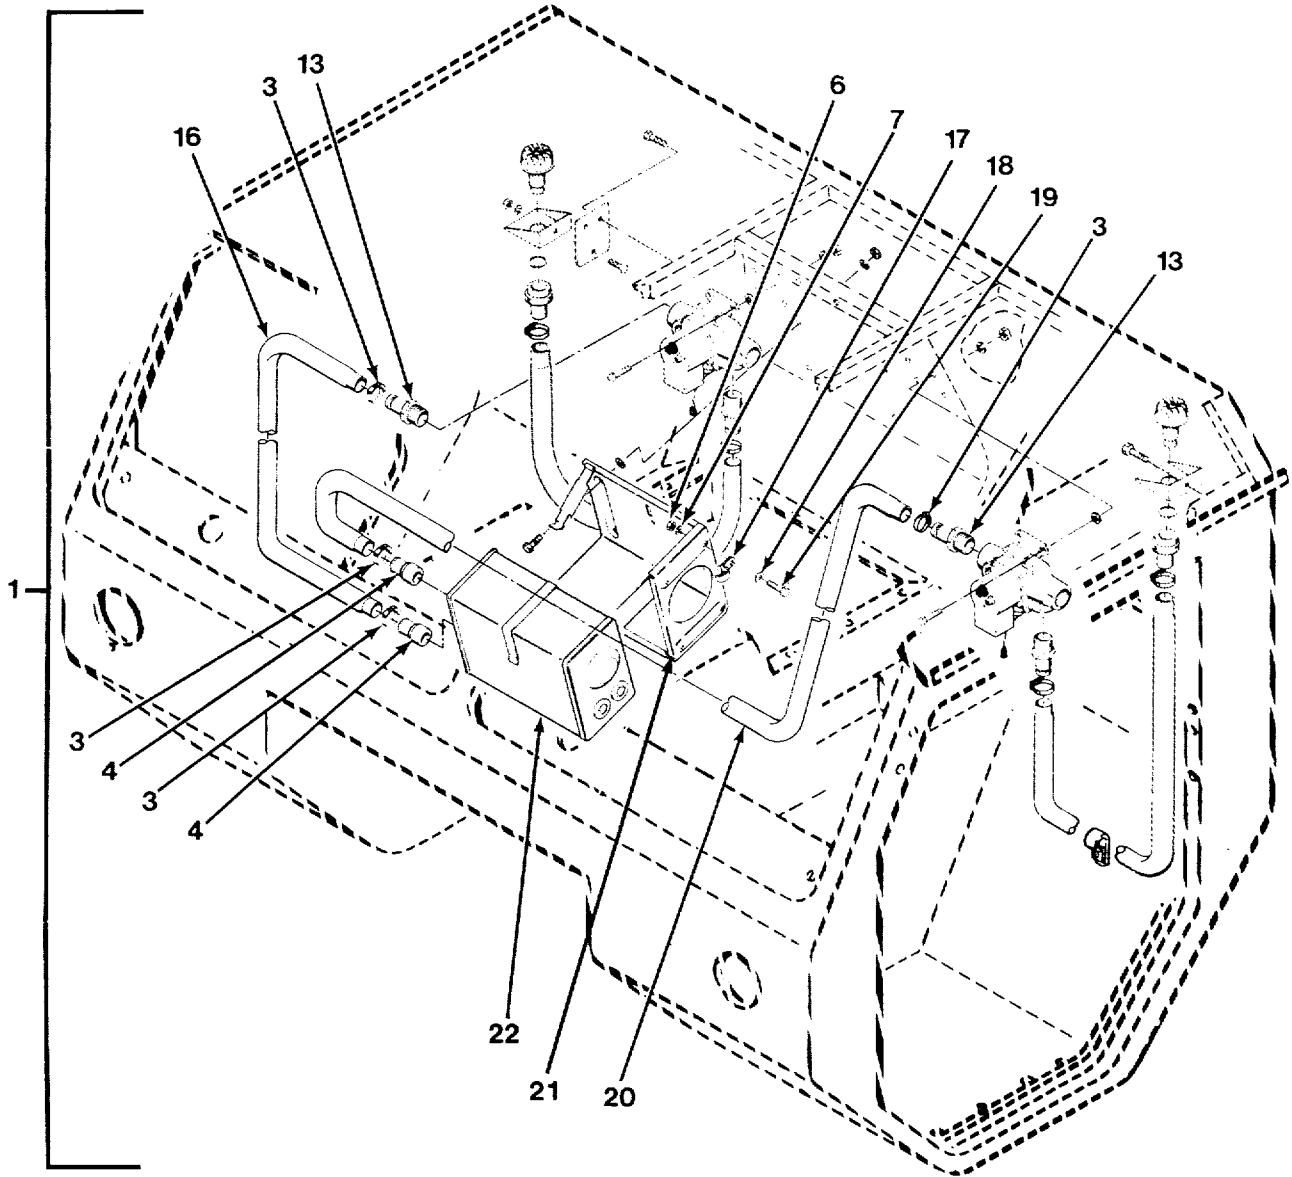

FIG. 471 GAS PARTICULATE FILTER UNIT INSTALLATION (SHEET 1 OF 3)