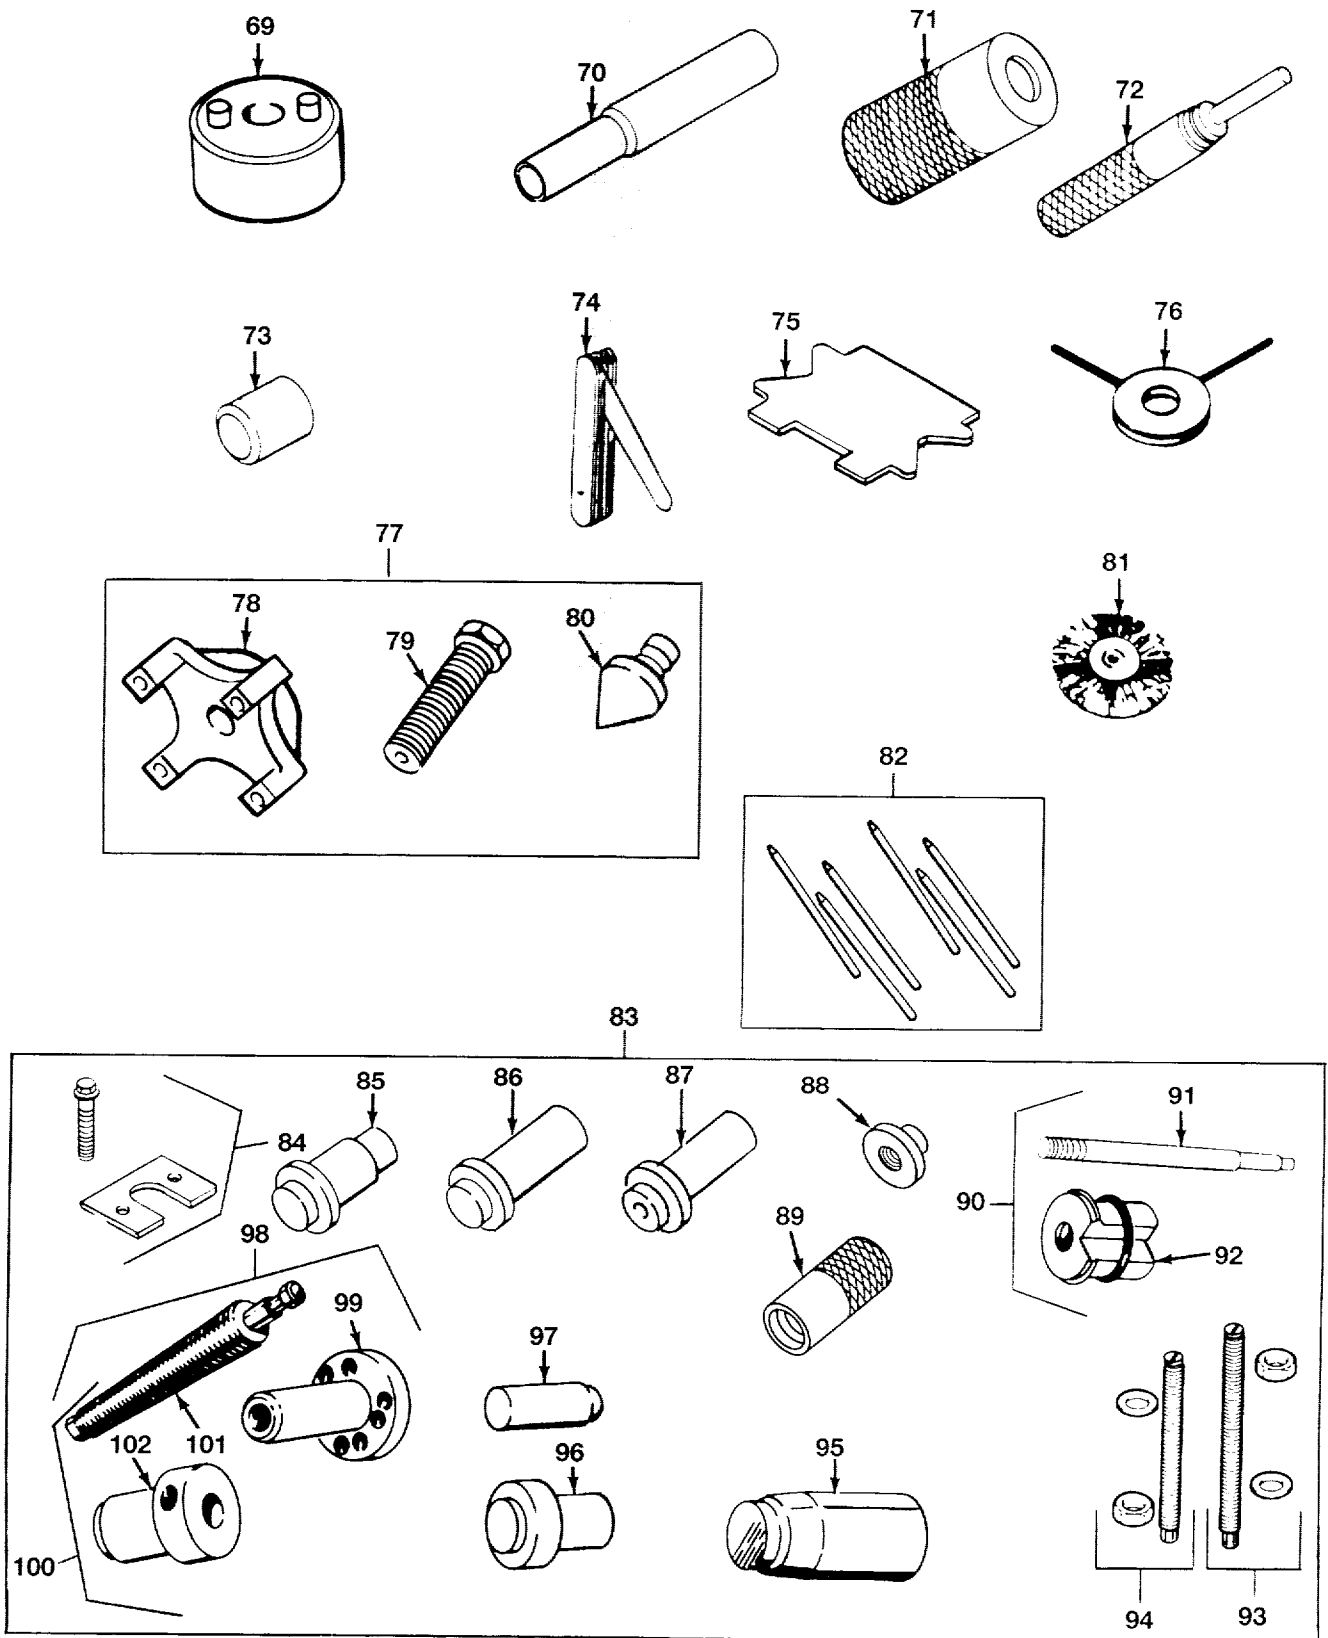

FIG.476 GENERAL SUPPORT SPECIAL TOOLS (SHEET 4 OF 8)

FIG.476 GENERAL SUPPORT SPECIAL TOOLS (SHEET 5 OF 8)