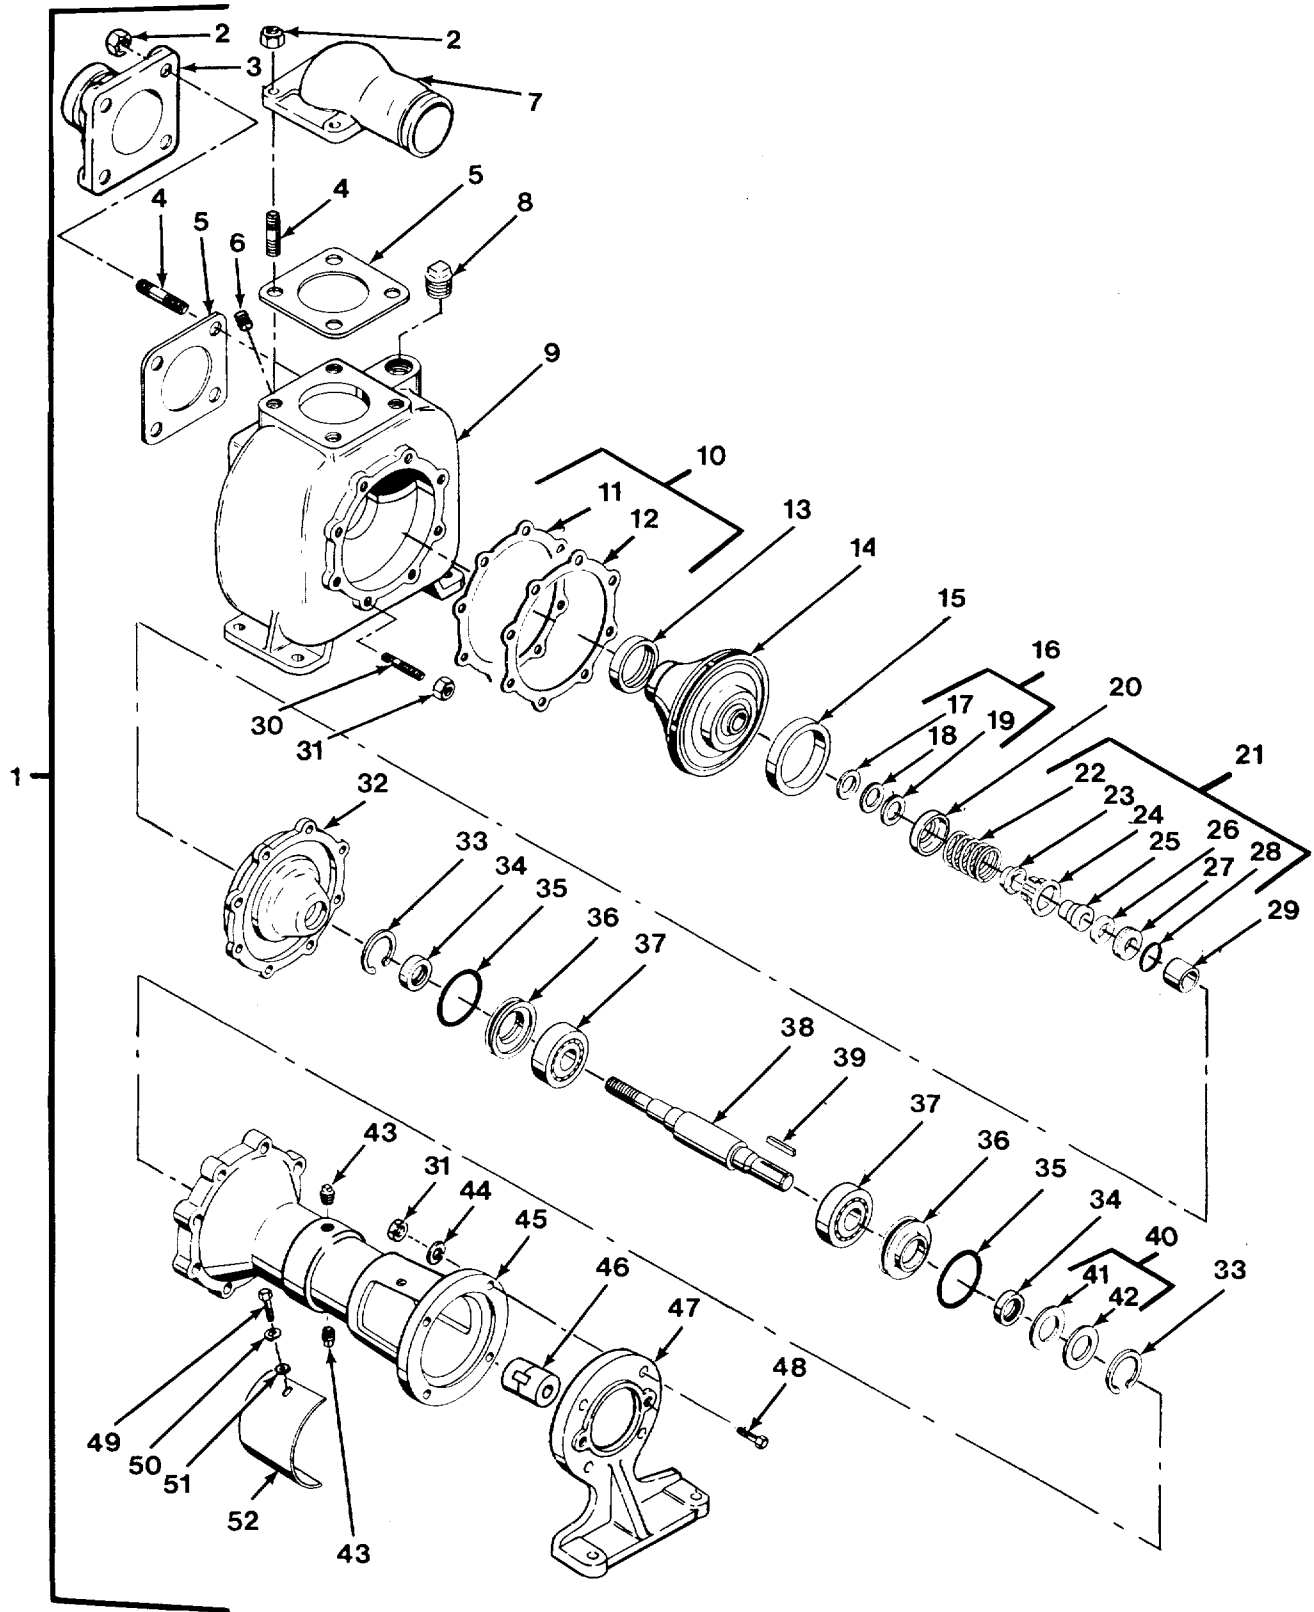

FIG. 442 PRIMARY PUMP ASSEMBLY

SECTION II

TM 9-2320-279-24P-2

(1) ITEM NO	(2) SMR CODE	(3) CAGEC	(4) PART NUMBER	(5) DESCRIPTION AND USABLE ON CODES (UOC)	(6) QTY
GROUP 7202 PUMPS AND METERS FIG. 442 PRIMARY PUMP ASSEMBLY					
1	PAOFF	25567	03H14A-HYD	PUMP, CENTRIFUGAL..... UOC:H02, H07	1
2	PAOZZ	96906	MS51967-20	.NUT, PLAIN, HEXAGON..... UOC:H02, H07	8
3	PFOZZ	25567	8849-13040	.FLANGE, SUCTION..... UOC:H02, H07	1
4	PAOZZ	25567	C01009	.STUD, SHOULDERED..... UOC:H02, H07	8
5	PAOZZ	25567	1318-GB	.GASKET..... UOC:H02, H07	2
6	PAOZZ	81348	WW-P-471AASBCB	.PLUG, PIPE..... UOC:H02, H07	1
7	PFOZZ	25567	8280-13045	.ELBOW, FLANGE TO HOS..... UOC:H02, H07	1
8	PAOZZ	25567	P00020-11991	.PLUG, PIPE..... UOC:H02, H07	1
9	XDOZZ	25567	8274	.CASING, PUMP..... UOC:H02, H07	1
10	PAFZZ	25567	3-GC	.GASKET..... UOC:H02, H07	1
11	XAFZZ	25567	3-GC2	.GASKET..... UOC:H02, H07	1
12	XAFZZ	25567	3-GC1	.GASKET..... UOC:H02, H07	1
13	PAFZZ	25567	00062ZL1514000	.RING, WEARING..... UOC:H02, H07	1
14	PAFZZ	25567	8251-B	.IMPELLER, FAN, CENTRI..... UOC:H02, H07	1
15	PAFZZ	25567	62ZL-6	.RING, WEARING..... UOC:H02, H07	1
16	PAFZZ	60627	1CS434	.SHIM SET..... UOC:H02, H07	1
17	XAFZZ	19207	7739787	..SHIM PART OF SET P/N..... (60627)1CS434 UOC:H02, H07	1
18	XAFZZ	19207	7739788	..SHIM PART OF SET P/N..... (60627)1CS434 UOC:H02, H07	1
19	XAFZZ	19207	7739789	..WASHER, FLAT PART OF SET P/N..... (60627)1CS434 UOC:H02, H07	1
20	PAFZZ	71724	D1250-563-0500	.WASHER, SPRING TENSI..... UOC:H02, H07	1
21	PAFZZ	71724	D1251-332-XF5017	.SEAL, MECHANICAL, ROT..... UOC:H02, H07	1
22	XAFZZ	71424	D1251-332-1	..SPRING..... UOC:H02, H07	1
23	XAFZZ	71424	D1251-332-2	..BAND, DRIVE..... UOC:H02, H07	1