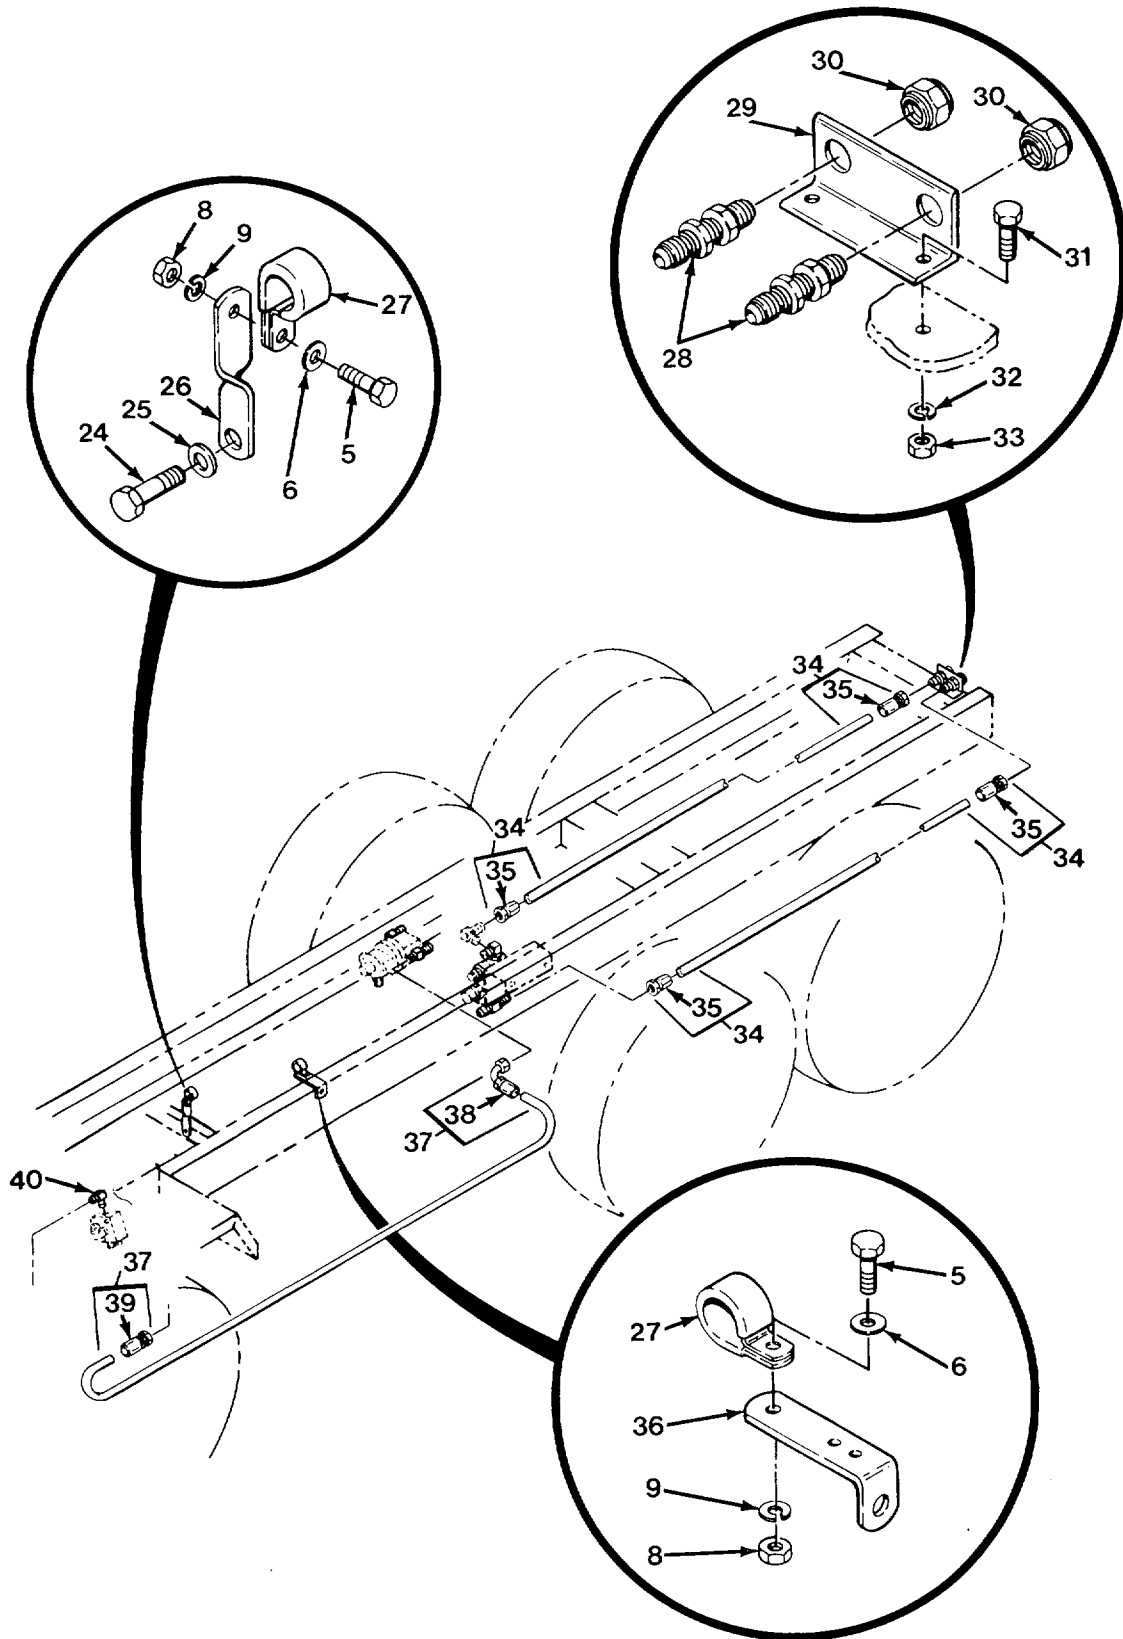

END OF FIGURE

FIG. 416 HYDRAULIC LINES AND FITTINGS - M978 WITHOUT WINCH (SHEET 1 OF 2)

FIG. 416 HYDRAULIC LINES AND FITTINGS - M978 WITHOUT WINCH (SHEET 2 OF 2)

SECTION II

(1) ITEM NO	(2) SMR CODE	(3) CAGEC	(4) PART NUMBER	(5) DESCRIPTION AND USABLE ON CODES (UOC)	(6) QTY
GROUP 2406 STRAINERS, FILTERS, LINES AND FITTINGS, ETC. FIG. 416 HYDRAULIC LINES AND FITTINGS - M978 WITHOUT WINCH					
1	PAOZZ	96906	MS51527A12	ELBOW, TUBE TO BOSS UOC:H07	2
2	PAOZZ	01276	203003-12-12S	TEE, TUBE TO BOSS UOC:H07	2
3	PAOZZ	96906	MS51500A6-2	ADAPTER, STRAIGHT, PI UOC:H07	1
4	PAOZZ	45152	2682HX	CLAMP, LOOP UOC:H07	2
5	PAOZZ	80204	N1821BH025C113N	SCREW, CAP, HEXAGON H..... UOC:H07	4
6	PAOZZ	96906	MS27183-10	WASHER, FLAT..... UOC:H07	4
7	PAOZZ	45152	1376470	BRACKET, ANGLE UOC:H07	2
8	PAOZZ	96906	MS51967-2	NUT, PLAIN, HEXAGON..... UOC:H07	4
9	PAOZZ	96906	MS35338-44	WASHER, LOCK UOC:H07	4
10	MFOZZ	01276	FG1556KKK0300	HOSE ASSEMBLY MAKE FROM HOSE, P/N 2781-12-RL UOC:H07	1
11	PAFZZ	01276	191112-12-12S	.ELBOW, TUBE TO HOSE UOC:H07	1
12	PAFZZ	01276	191100H12-12S	.ADAPTER, STRAIGHT, TU UOC:H07	1
13	PAOZZ	01276	202702-10-12S	ADAPTER, STRAIGHT, TU UOC:H07	1
14	PAOZZ	01276	2062-10-12S	ELBOW, TUBE TO BOSS UOC:H07	1
15	MFOZZ	01276	FG1556KKK0270	HOSE ASSEMBLY MAKE FROM HOSE, P/N 2781-12-RL UOC:H07	1
16	PAFZZ	01276	191100H12-12S	.ADAPTER, STRAIGHT, TU UOC:H07	1
17	PAFZZ	01276	191112-12-12S	.ELBOW, TUBE TO HOSE UOC:H07	1
18	PAOZZ	96906	MS51500A6-6	ADAPTER, STRAIGHT, PI UOC:H07	1
19	MFOZZ	01276	FG1556GGG1670	HOSE ASSEMBLY MAKE FROM HOSE, P/N 2781-6 UOC:H07	1
20	PAFZZ	01276	191100H6-6S	.ADAPTER, STRAIGHT, TU UOC:H07	1
21	PAFZZ	01276	1SA6FJB6-1SB6	.ELBOW, TUBE TO HOSE UOC:H07	1