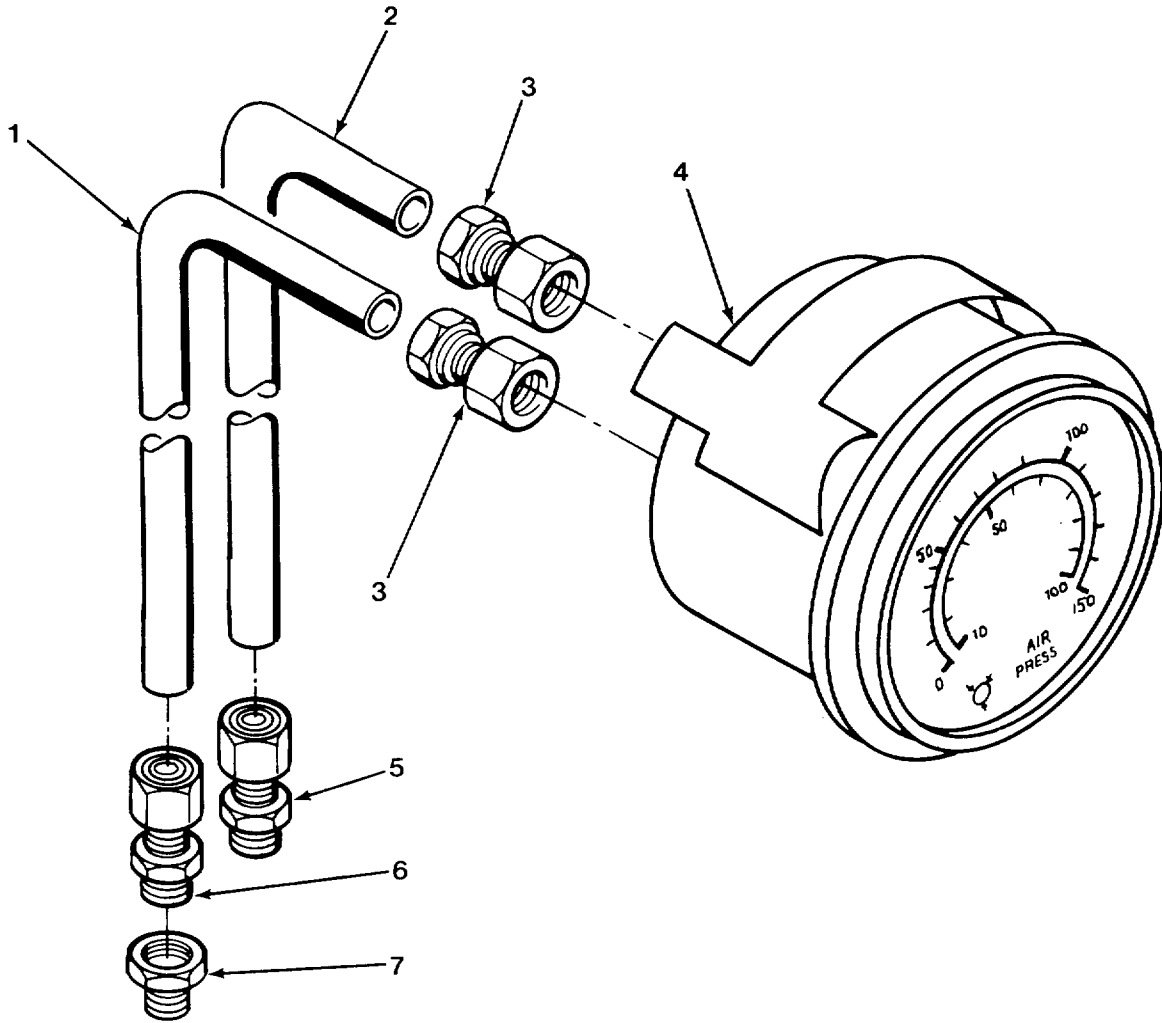

END OF FIGURE

FIG. 435 AIR PRESSURE GAGE

SECTION II

TM 9-2320-279-24P-2

(1) ITEM NO	(2) SMR CODE	(3) CAGEC	(4) PART NUMBER	(5) DESCRIPTION AND USABLE ON CODES (UOC)	(6) QTY
				GROUP 47 GAGES (NON-ELECTRICAL) WEIGHING AND MEASURING DEVICES	
				GROUP 4702 GAGES, MOUNTING, LINES, AND FITTINGS	
				FIG. 435 AIR PRESSURE GAGE	
1	MOOZZ	45152	1605260-48	TUBING, NYLON MAKE FROM TUBING, P/N PFT-4A-GRN	1
2	MOOZZ	45152	1605170-18	TUBING, NYLON MAKE FROM TUBING, P/N PFT-4A-RED	1
3	PAOZZ	81343	4-2-100103BA	ADAPTER, STRAIGHT, PI	2
4	PAOZZ	61349	140490-P818U	GAGE, DIFFERENTIAL, D	1
5	PAOZZ	93061	68NTA-4-4	ADAPTER, STRAIGHT, PI	1
6	PAOZZ	93061	68NTA-4-6	ADAPTER, STRAIGHT, PI	1
7	PAOZZ	24617	144039	BUSHING, PIPE	1