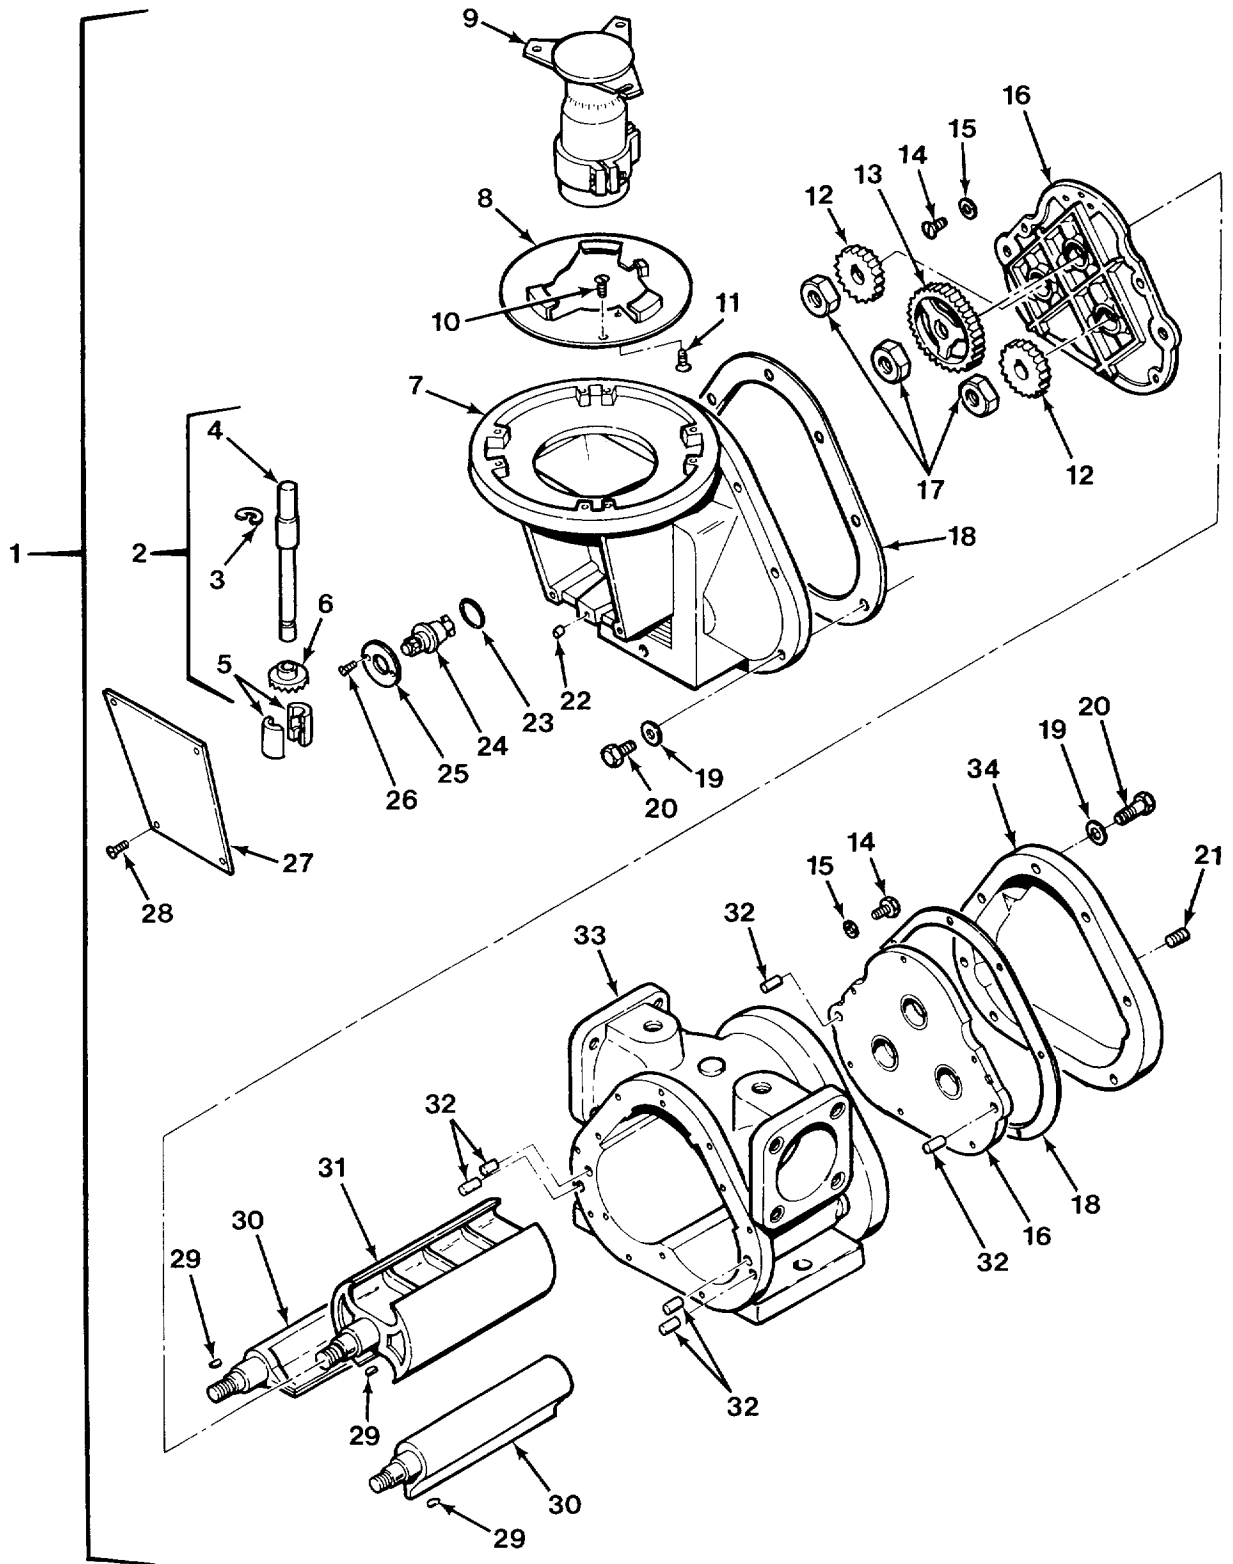

FIG. 446 FLOWMETER ASSEMBLY

SECTION II

TM 9-2320-279-24P-2

(1) ITEM NO	(2) SMR CODE	(3) CAGEC	(4) PART NUMBER	(5) DESCRIPTION AND USABLE ON CODES (UOC)	(6) QTY
GROUP 7202 PUMPS AND METERS FIG. 446 FLOWMETER ASSEMBLY					
1	PAFHH	04366	M-3126	METER, VOLUMETRIC PO UOC:H02, H07	1
2	XDHHH	04366	40865	.ADJUSTER DRIVE SHAF UOC:H02, H07	1
3	PAHZZ	04366	2188	..RING, RETAINING..... UOC:H02, H07	1
4	XAHZZ	04366	41787	..SHAFT, ADJR DR UOC:H02, H07	1
5	PAHZZ	04366	41786	..BUSHING, ADJUSTER DR UOC:H02, H07	2
6	PAHZZ	04366	40818	.GEAR, SPUR UOC:H02, H07	1
7	PFHZZ	04366	43882	.HOUSING, METER, LIQUI UOC:H02, H07	1
8	PFHZZ	04366	42660	.PLATE, ADJUSTER MOUN..... UOC:H02, H07	1
9	PAHZZ	04366	42600	.ADJUSTER ASSEMBLY UOC:H02, H07	1
10	PAHZZ	04366	362	.SCREW, MACHINE UOC:H02, H07	2
11	PAHZZ	04366	7063	.SCREW, TAPPING UOC:H02, H07	1
12	PAHZZ	04366	40891	.GEAR, SPUR UOC:H02, H07	2
13	XDHZZ	04366	47934	.GEAR, SPUR UOC:H02, H07	1
14	PAHZZ	04366	6938	.SCREW, MACHINE UOC:H02, H07	12
15	PAHZZ	04366	6939	.WASHER, FLAT UOC:H02, H07	12
16	PAHZZ	04366	46767	.PLATE, RETAINING, BEA..... UOC:H02, H07	2
17	PAHZZ	04366	7094	.NUT, SELF-LOCKING, HE UOC:H02, H07	3
18	PAHZZ	04366	40862	.GASKET UOC:H02, H07	2
19	PAHZZ	04366	4656	.WASHER, FLAT UOC:H02, H07	18
20	PAHZZ	04366	4655	.SCREW, CAP, HEXAGON H UOC:H02, H07	18
21	XDFZZ	04366	4759	.PLUG, PIPE UOC:H02, H07	1
22	PAHZZ	04366	6148	.SETSCREW UOC:H02, H07	1
23	PAHZZ	04366	6856	.PACKING, PREFORMED..... UOC:H02, H07	1
24	PAHZZ	04366	40395	.PACKING ASSEMBLY UOC:H02, H07	1