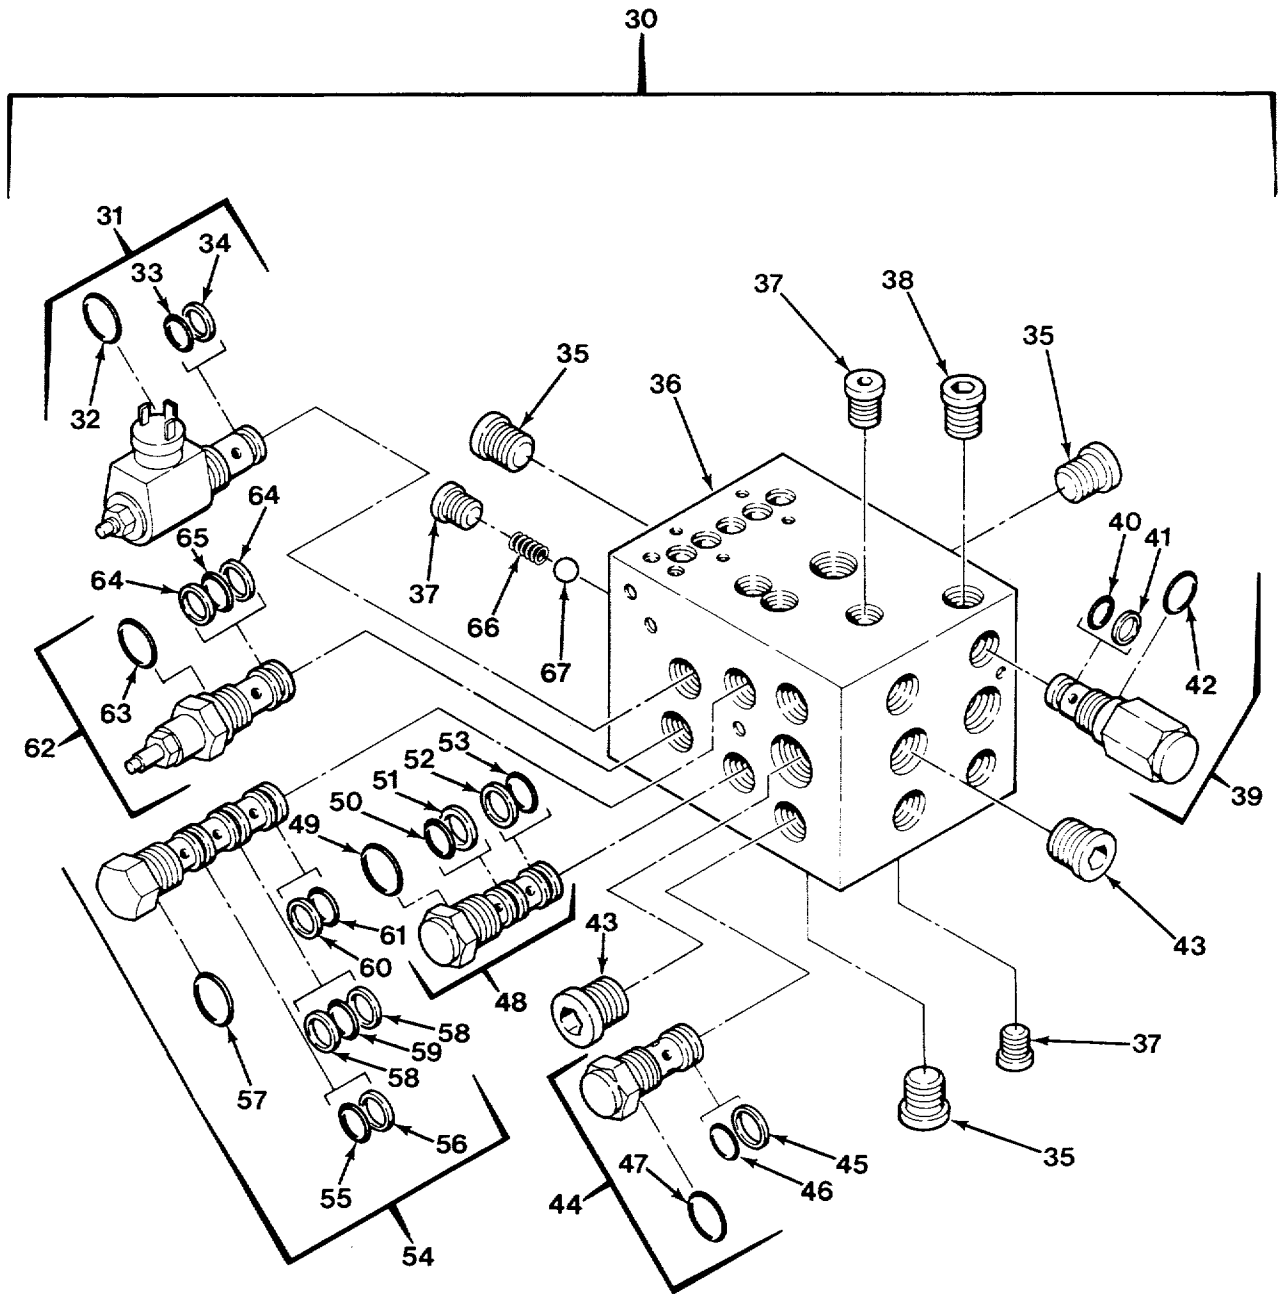

FIG.410 HEAVY DUTY WINCH MANIFOLD - M984A1 (SHEET 1 OF 3)