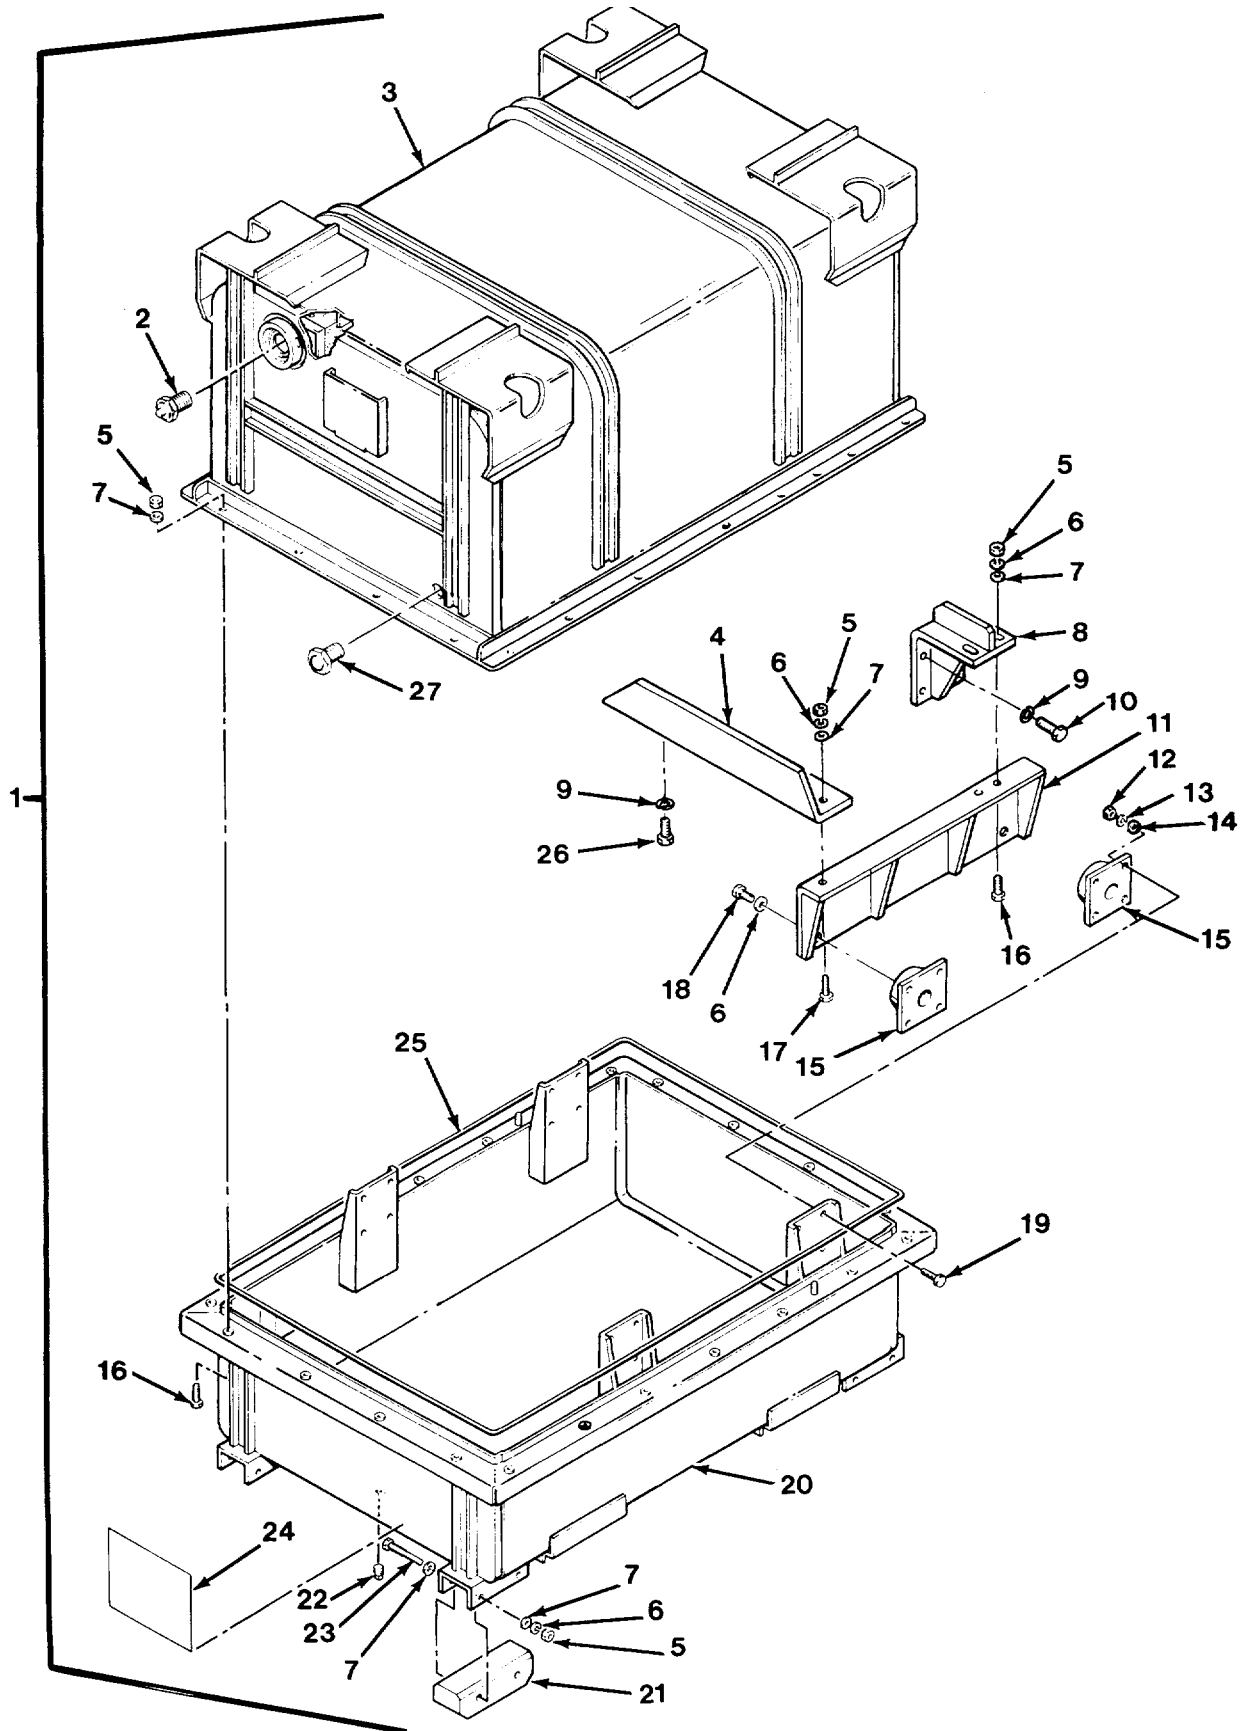

FIG. 422 TRANSMISSION SHIPPING CONTAINER

SECTION II

(1) ITEM NO	(2) SMR CODE	(3) CAGEC	(4) PART NUMBER	(5) DESCRIPTION AND USABLE ON CODES (UOC)	(6) QTY
GROUP 3301 REUSABLE SHIPPING CONTAINERS					
FIG. 422 TRANSMISSION SHIPPING CONTAINER					
1	PAFFF	33873	51178-1-001	SHIPPING AND STORAG	1
2	PAFZZ	08992	TA330-10-10-R	.VALVE, BREATHER	1
3	PFFZZ	33873	51178-1-003	.CONTAINER, UPPER SEC.....	1
4	PFFZZ	33873	M-1492-5	.SUPPORT, SHIPPING AN	1
5	PAOZZ	96906	MS51967-14	.NUT, PLAIN, HEXAGON	36
6	PAFZZ	96906	MS35338-48	.WASHER, LOCK	18
7	PAFZZ	96906	MS27183-18	.WASHER, FLAT	44
8	PFFZZ	33873	51178-1-008	.SUPPORT, SHIPPING AN	2
9	PAFZZ	96906	MS35338-50	.WASHER, LOCK	10
10	PAFZZ	80204	B1821BH063C125N	.SCREW, CAP, HEXAGON H	8
11	PFFZZ	33873	51178-1-006	.SUPPORT, SHIPPING AN LH	1
11	PFFZZ	33873	51178-1-005	.SUPPORT, SHIPPING AN RH	1
12	PAFZZ	96906	MS51967-5	.NUT, PLAIN, HEXAGON	16
13	PAFZZ	96906	MS35338-45	.WASHER, LOCK	16
14	PAFZZ	96906	MS27183-12	.WASHER, FLAT	16
15	PAFZZ	33873	51178-1-105	.SUPPORT, SHIPPING AN	4
16	PAFZZ	80204	B1821BH050C150N	.SCREW, CAP, HEXAGON H	26
17	PAFZZ	96906	MS90728-114	.SCREW, CAP, HEXAGON H	2
18	PAFZZ	96906	MS90727-108	.SCREW, CAP, HEXAGON H	4
19	PAFZZ	96906	MS90725-34	.BOLT, MACHINE	16
20	PFFZZ	33873	51178-1-002	.CONTAINER, LOWER SEC	1
21	PFFZZ	33873	51178-1-101	.SKID, PLATFORM	4
22	PAFZZ	96906	MS20913-6S	.PLUG, PIPE	1
23	PAFZZ	80204	B1821BH050C500N	.SCREW, CAP, HEXAGON H	8
24	PAFZZ	33873	51178-1-104	.MARKER, IDENTIFICATI.....	1
25	PAFZZ	33873	51178-1-100	.SEAL, NONMETALLIC RO	1
26	PAFZZ	80204	B1821BH063C200N	.SCREW, CAP, HEXAGON H	2
27	PAFZZ	19207	10906697	.INDICATOR, HUMIDITY	1

END OF FIGURE