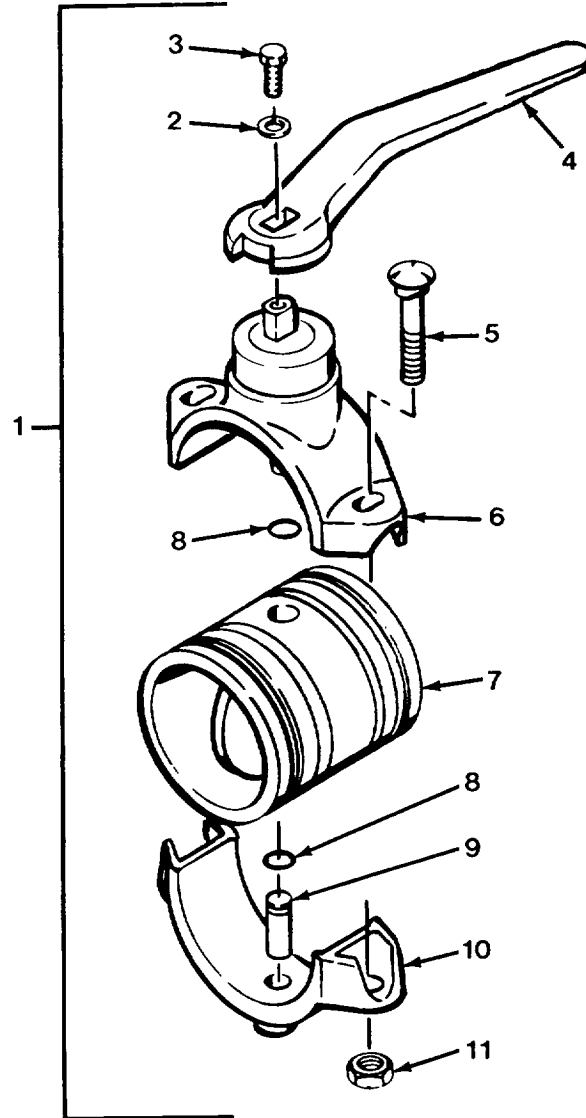

END OF FIGURE

FIG. 462 V18 BULK DELIVERY VALVE

SECTION II

TM 9-2320-279-24P-2

(1) ITEM NO	(2) SMR CODE	(3) CAGEC	(4) PART NUMBER	(5) DESCRIPTION AND USABLE ON CODES (UOC)	(6) QTY
GROUP 7203 VALVE, FITTINGS, LINES FIG. 462 V18 BULK DELIVERY VALVE					
1	PAOHH	79154	3SST700-T	VALVE, BUTTERFLY UOC:H02, H07	1
2	PAHZZ	96906	MS51412-2	.WASHER, FLAT UOC:H02, H07	1
3	PAHZZ	96906	MS35275-261	.SCREW, MACHINE UOC:H02, H07	1
4	PAHZZ	79154	BFVR-700-B 3IN	.LEVER, MANUAL CONTRO UOC:H02, H07	1
5	PAHZZ	79154	BFVR-700-17 3IN	.BOLT, SQUARE NECK UOC:H02, H07	2
6	PFHZZ	79154	BFVR-700-2A 3IN	.HOUSING ASSEMBLY, UP UOC:H02, H07	1
7	PAHZZ	79154	BFVR-700-1-D 3IN	.PARTS KIT, BUTTERFLY UOC:H02, H07	1
8	PAHZZ	79154	BFVR-700-13 3IN	.PACKING, PREFORMED UOC:H02, H07	2
9	PAHZZ	79154	BFVR-700-6 3IN	.STEM, FLUID VALVE UOC:H02, H07	1
10	PFHZZ	79154	BFVR-700-2 3IN	.PARTS KIT, BUTTERFLY UOC:H02, H07	1
11	PAHZZ	79154	BFVR-700-18 3IN	.NUT, PLAIN, HEXAGON UOC:H02, H07	2