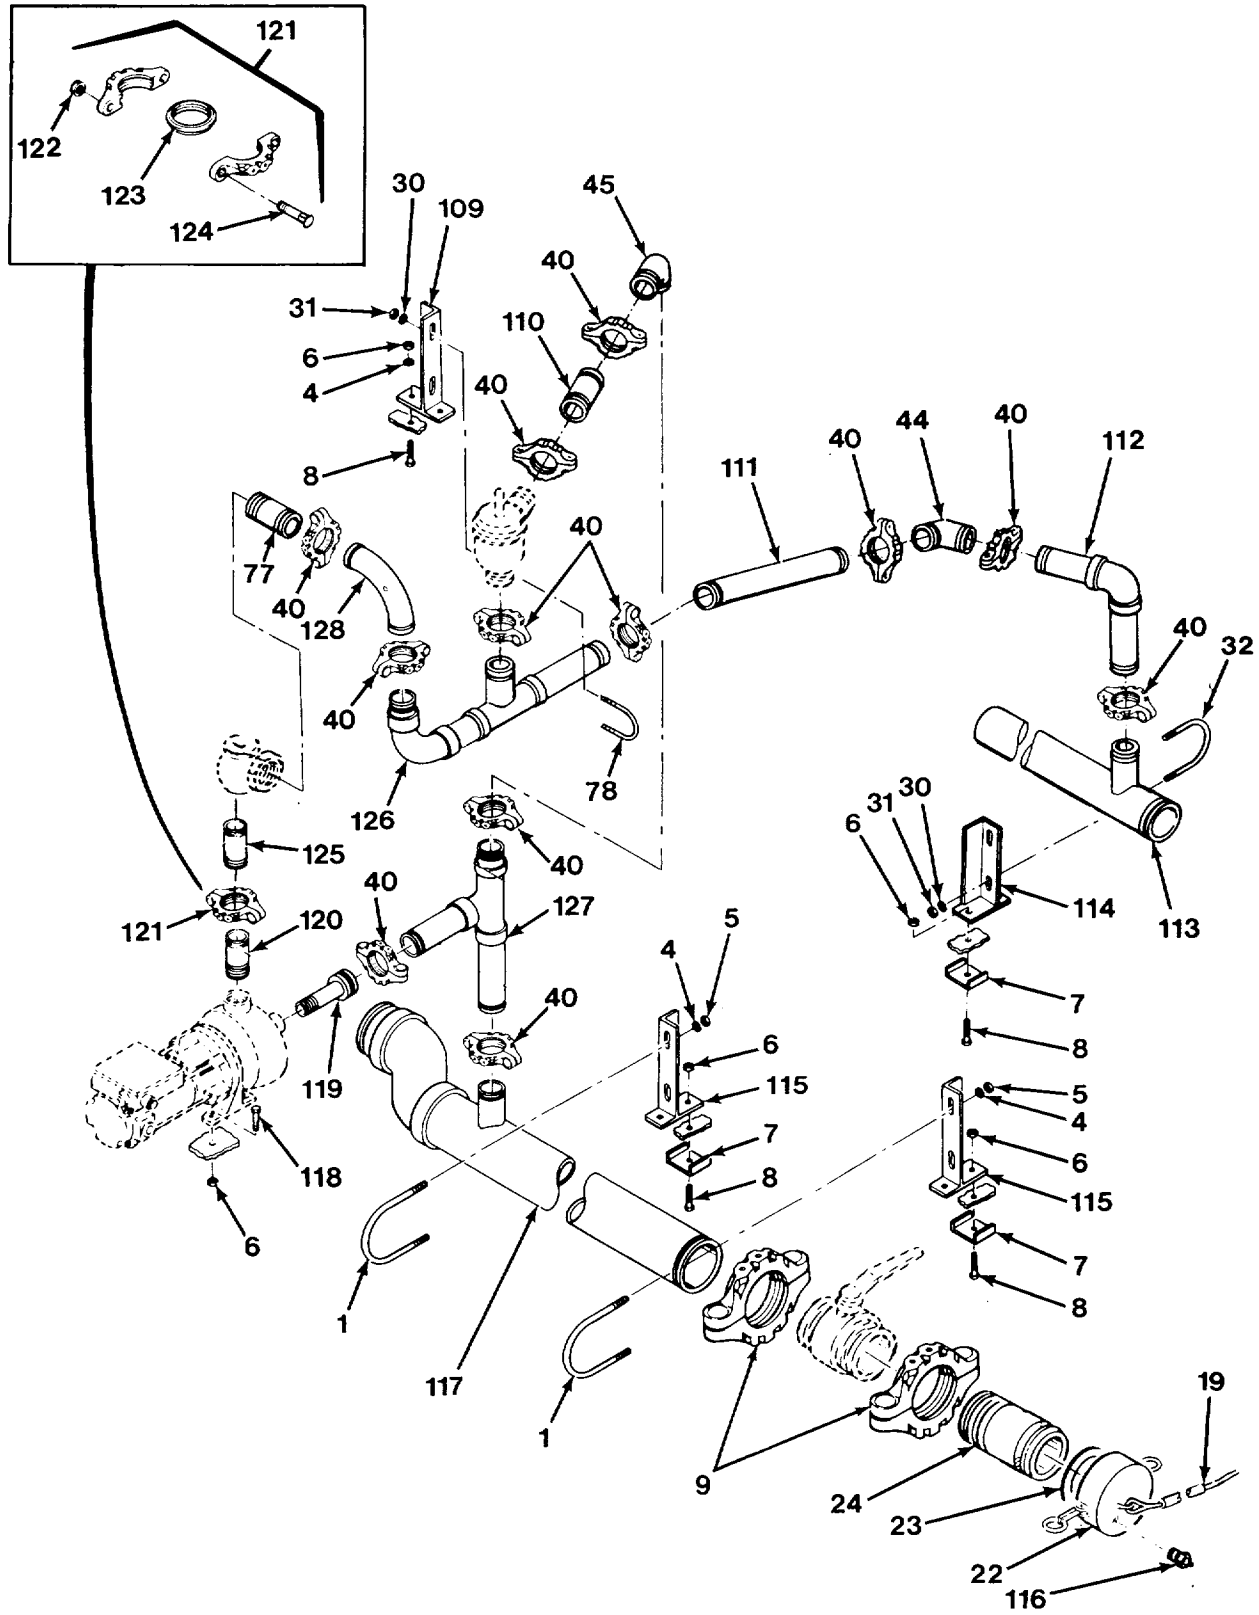

FIG. 449 MODULE PIPING INSTALLATION (SHEET 5 OF 6)

FIG. 449 MODULE PIPING INSTALLATION (SHEET 6 OF 6)

SECTION II

TM 9-2320-279-24P-2

(1) ITEM NO	(2) SMR CODE	(3) CAGEC	(4) PART NUMBER	(5) DESCRIPTION AND USABLE ON CODES (UOC)	(6) QTY
GROUP 7203 VALVE, FITTINGS, LINES FIG. 449 MODULE PIPING INSTALLATION					
1	PAOZZ	17566	45A252-P3	BOLT, U UOC:H02, H07	3
2	PFOZZ	17566	45A279	PIPE ASSEMBLY, METAL UOC:H02, H07	1
3	PGOZZ	17566	45A088	BRACKET, ANGLE UOC:H02, H07	1
4	PAOZZ	96906	MS35338-48	WASHER, LOCK UOC:H02, H07	8
5	PAOZZ	96906	MS51967-14	NUT, PLAIN, HEXAGON..... UOC:H02, H07	8
6	PAOZZ	96906	MS51922-17	NUT, SELF-LOCKING, HE UOC:H02, H07	24
7	PAOZZ	17566	45A110-P1	PLATE, MENDING UOC:H02, H07	16
8	PAOZZ	96906	MS90728-66	SCREW, CAP, HEXAGON H UOC:H02, H07	18
9	PAOZZ	79154	75-4T	COUPLING, CLAMP, PIPE UOC:H02, H07	3
10	PAOZZ	79154	B-A43-000-Z-00	.SCREW, SHOULDER UOC:H02, H07	2
11	PAOZZ	79154	4INCH77/75/78T	.GASKET UOC:H02, H07	1
12	PAOZZ	96906	MS51967-14	.NUT, PLAIN, HEXAGON UOC:H02, H07	2
13	PAOZZ	30327	8894287	ELBOW, PIPE TO HOSE UOC:H02, H07	1
14	MOOZZ	17566	45A286-P3	TUBING, NONMETALLIC MAKE FROM..... TUBING, P/N 66-SN UOC:H02, H07	2
15	PAOZZ	30327	269-P3/8X3/8	ELBOW, PIPE TO HOSE UOC:H02, H07	2
16	PAOZZ	10001	AN911-2	NIPPLE, PIPE UOC:H02, H07	2
17	PAOZZ	24617	144083	TEE, PIPE UOC:H02, H07	1
18	PAOZZ	38018	429621	ADAPTER, STRAIGHT, PI UOC:H02, H07	1
19	PAOZZ	17566	45A074	CABLE ASSEMBLY UOC:H02, H07	4
20	XAOZZ	17566	45A074-P1	.CABLE UOC:H02, H07	1
21	XAOZZ	17566	45A074-P2	.SLEEVE..... UOC:H02, H07	2
22	PAOZZ	45152	2247910	CAP, 4 INCH, WITH HOL UOC:H02, H07	1
23	PAOZZ	96906	MS27030-9	GASKET UOC:H02, H07	2
24	PFOZZ	17566	45A276	COUPLING HALF, QUICK UOC:H02, H07	2