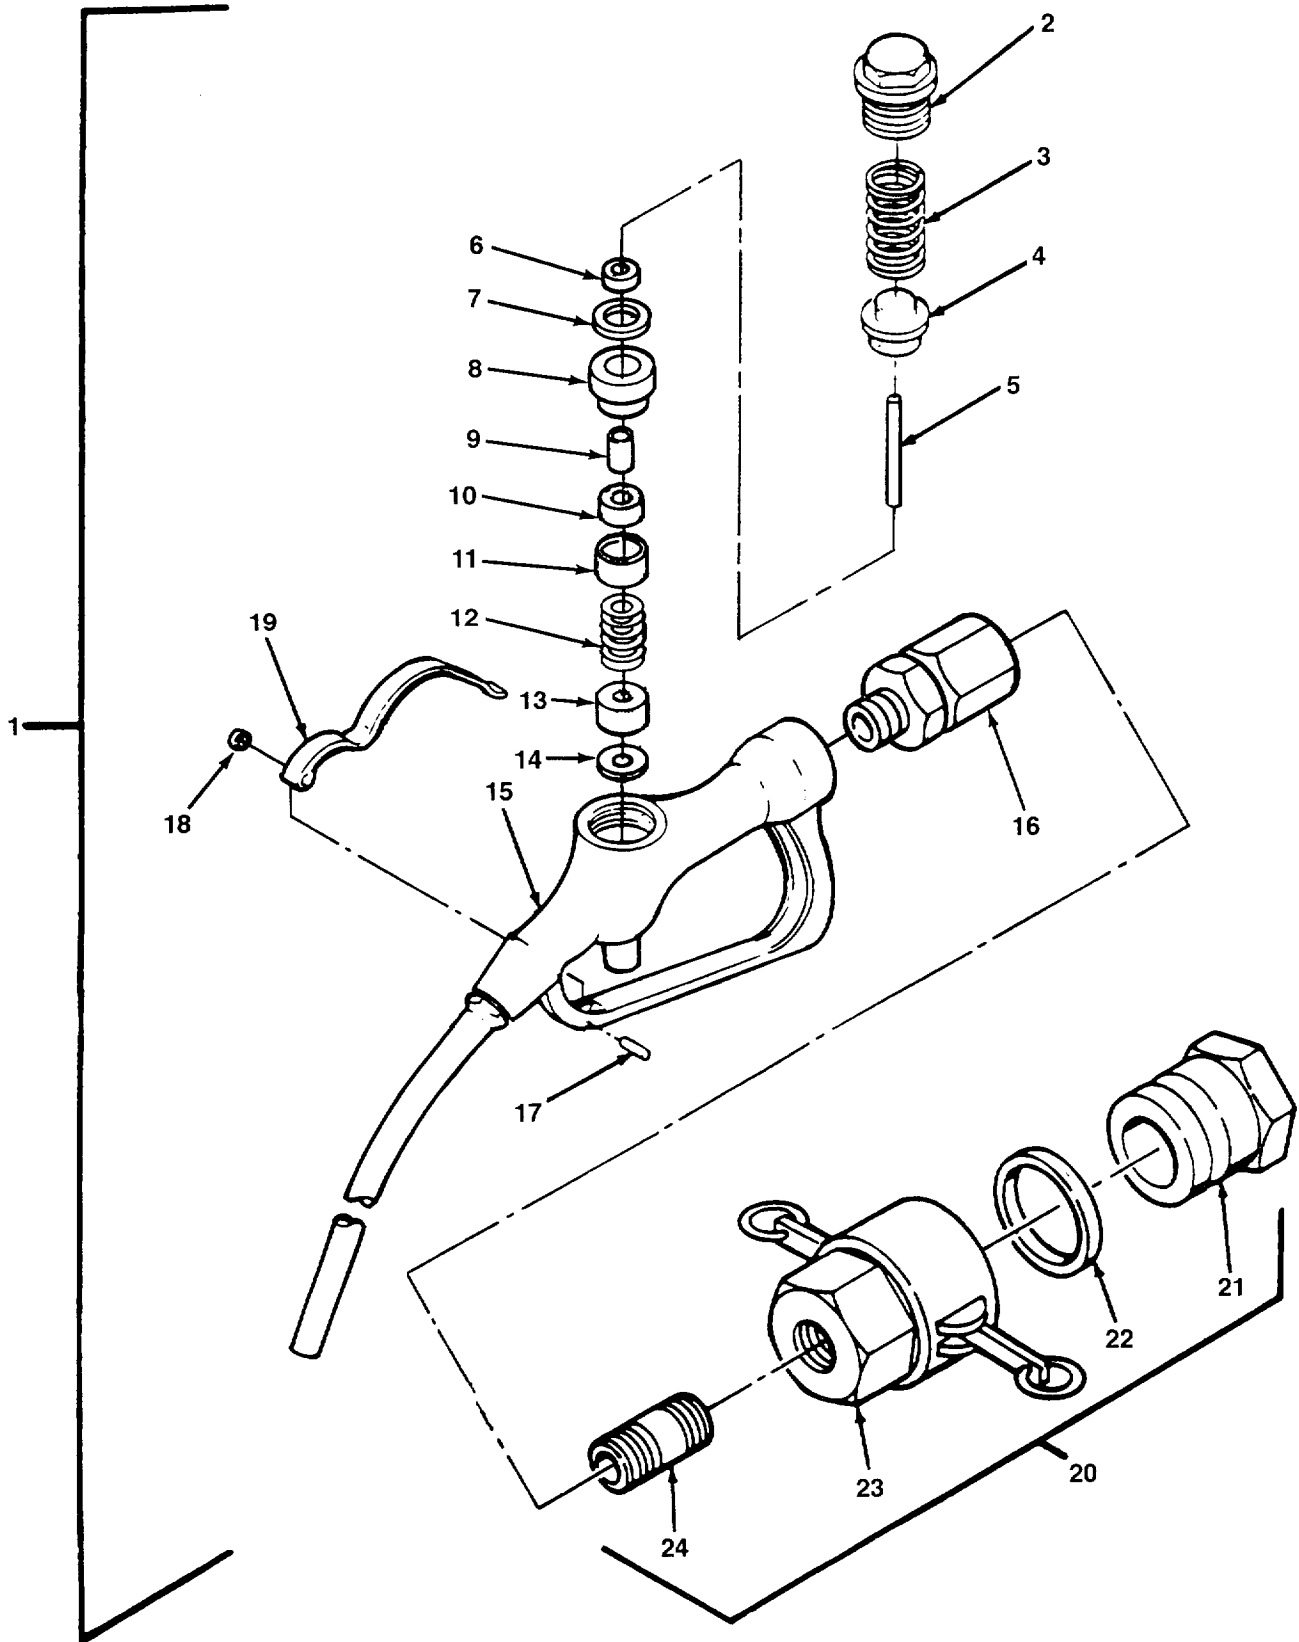

FIG. 397 FUEL NOZZLE ASSEMBLY - M978