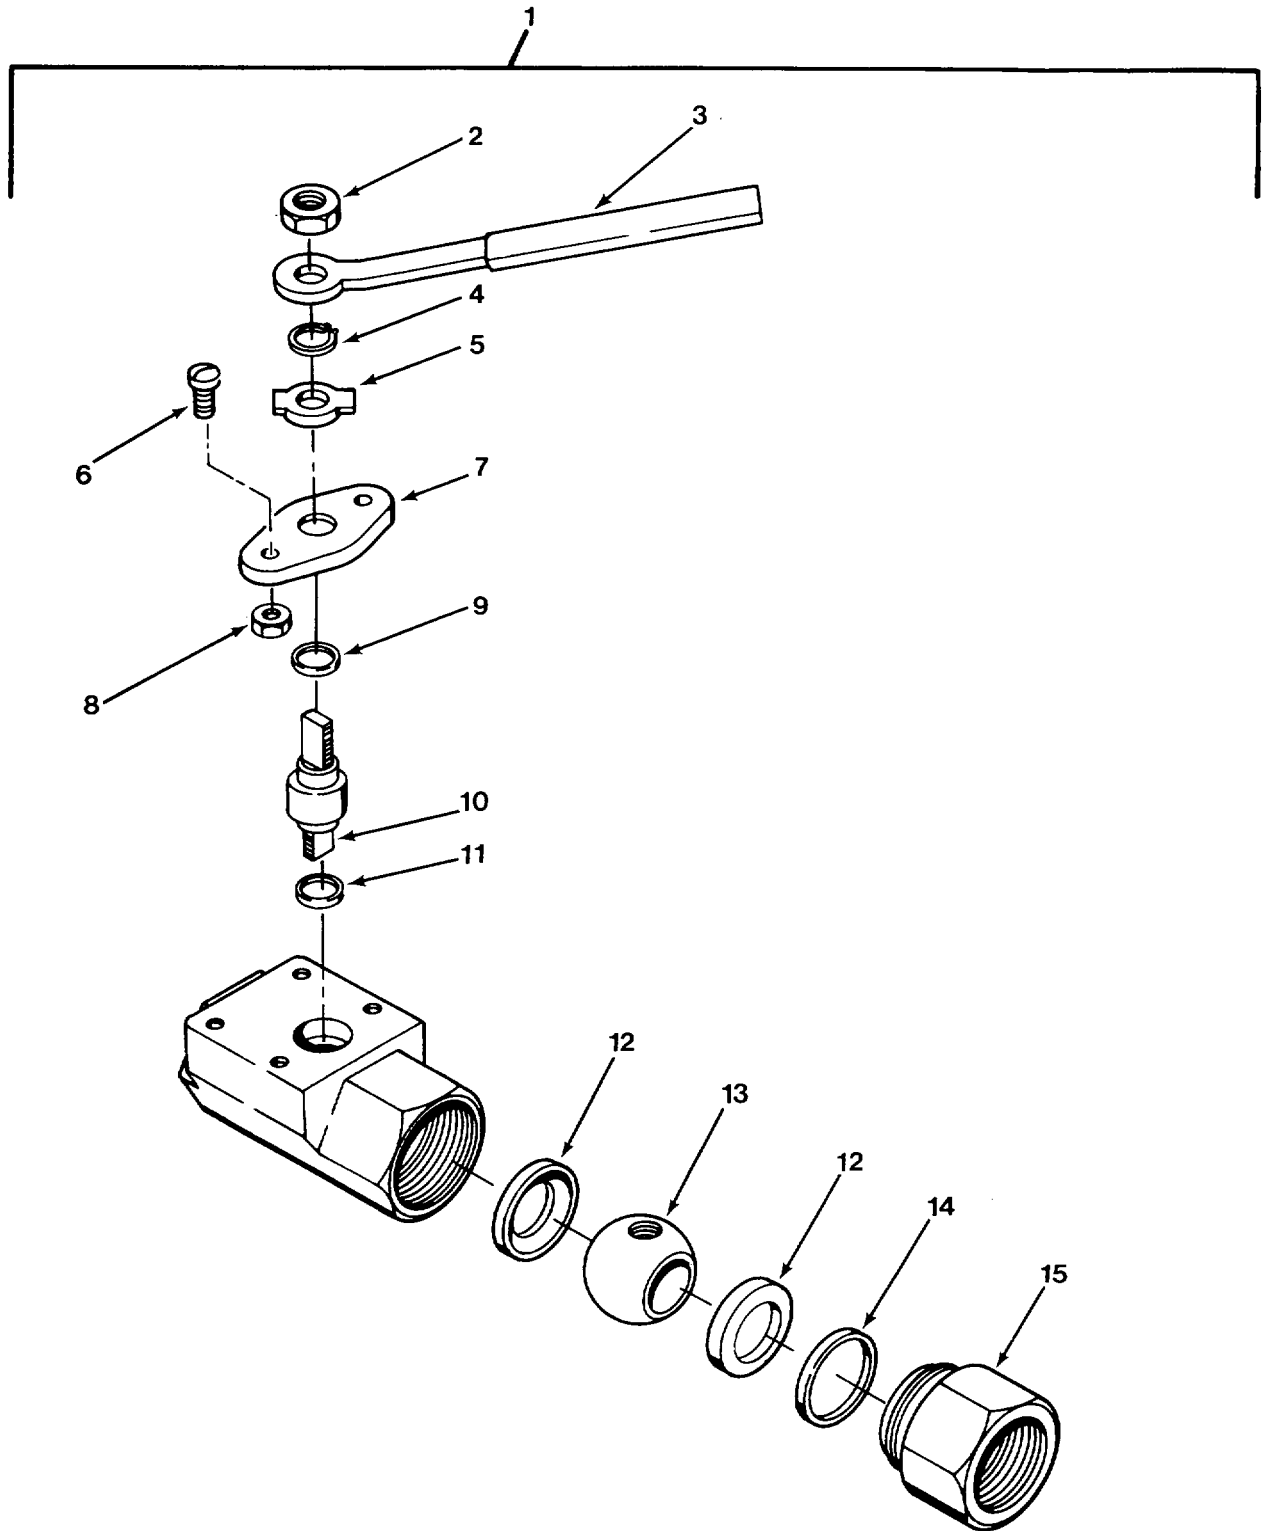

SECTION II

TM 9-2320-279-24P-2

(1) ITEM NO	(2) SMR CODE	(3) CAGEC	(4) PART NUMBER	(5) DESCRIPTION AND USABLE ON CODES (UOC)	(6) QTY
GROUP 7203 VALVE, FITTINGS, LINES FIG. 462 V18 BULK DELIVERY VALVE					
1	PAOHH	79154	3SST700-T	VALVE, BUTTERFLY UOC:H02, H07	1
2	PAHZZ	96906	MS51412-2	.WASHER, FLAT UOC:H02, H07	1
3	PAHZZ	96906	MS35275-261	.SCREW, MACHINE UOC:H02, H07	1
4	PAHZZ	79154	BFVR-700-B 3IN	.LEVER, MANUAL CONTRO UOC:H02, H07	1
5	PAHZZ	79154	BFVR-700-17 3IN	.BOLT, SQUARE NECK UOC:H02, H07	2
6	PFHZZ	79154	BFVR-700-2A 3IN	.HOUSING ASSEMBLY, UP UOC:H02, H07	1
7	PAHZZ	79154	BFVR-700-1-D 3IN	.PARTS KIT, BUTTERFLY UOC:H02, H07	1
8	PAHZZ	79154	BFVR-700-13 3IN	.PACKING, PREFORMED UOC:H02, H07	2
9	PAHZZ	79154	BFVR-700-6 3IN	.STEM, FLUID VALVE UOC:H02, H07	1
10	PFHZZ	79154	BFVR-700-2 3IN	.PARTS KIT, BUTTERFLY UOC:H02, H07	1
11	PAHZZ	79154	BFVR-700-18 3IN	.NUT, PLAIN, HEXAGON UOC:H02, H07	2

END OF FIGURE

FIG. 463 V12 BOTTOM LOAD PRECHECK VALVE/SAMPLING PROBE VALVE