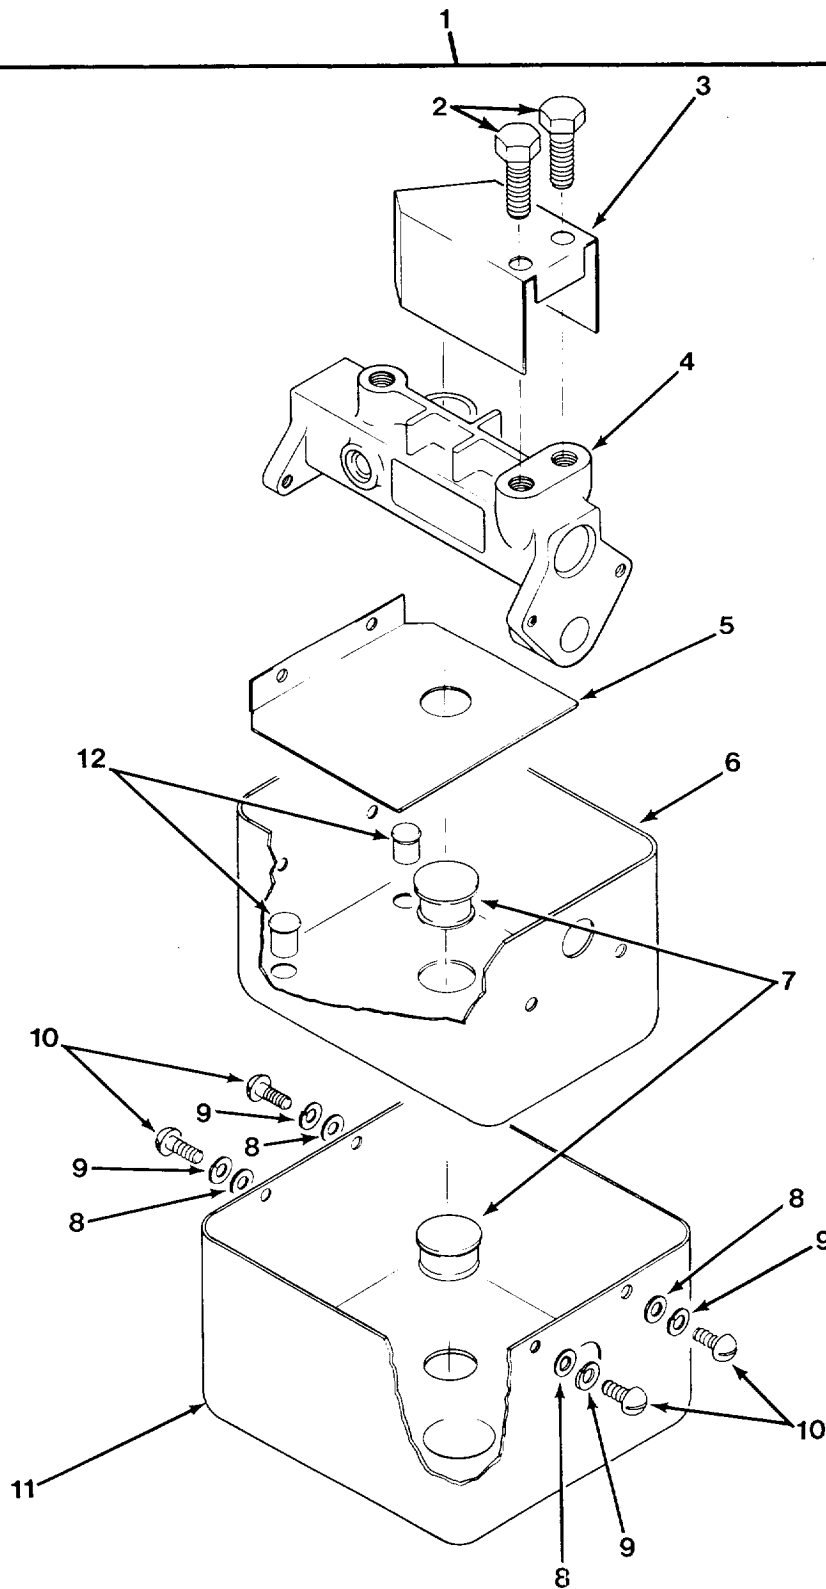

FIG. 460 V19 JET LEVEL SENSOR ASSEMBLY

SECTION II

TM 9-2320-279-24P-2

(1) ITEM NO	(2) SMR CODE	(3) CAGEC	(4) PART NUMBER	(5) DESCRIPTION AND USABLE ON CODES (UOC)	(6) QTY
GROUP 7203 VALVE, FITTINGS, LINES FIG. 460 V19 JET LEVEL SENSOR ASSEMBLY					
1	PAOHH	79318	F613CD	SENSOR, LIQUID FLOW UOC:H02, H07	1
2	PAOZZ	80204	B1821BH031C050N	.BOLT, MACHINE UOC:H02, H07	2
3	PFHZZ	45152	2BA153	.SHIELD, SENSOR UOC:H02, H07	1
4	PFHZZ	79318	2672334	.BODY ASSEMBLY, SENSO..... UOC:H02, H07	1
5	XDHZZ	64548	2722229	.SENSOR, DEFLECTOR, FL..... UOC:H02, H07	1
6	PAHZZ	79318	2672335	.CAN, PRECHECK, SENSOR..... UOC:H02, H07	1
7	PAHZZ	61864	48172	.BUTTON, PLUG UOC:H02, H07	2
8	PAHZZ	88044	AN960C10	.WASHER, FLAT UOC:H02, H07	4
9	PAHZZ	96906	MS35338-43	.WASHER, LOCK UOC:H02, H07	4
10	PAHZZ	96906	MS35207-263	.SCREW, MACHINE UOC:H02, H07	4
11	XAHZZ	64548	2672336	.CAN-COLLECTOR, SENSO..... UOC:H02, H07	1
12	PAHZZ	61864	SS51071	.BUTTON, PLUG UOC:H02, H07	4

END OF FIGURE