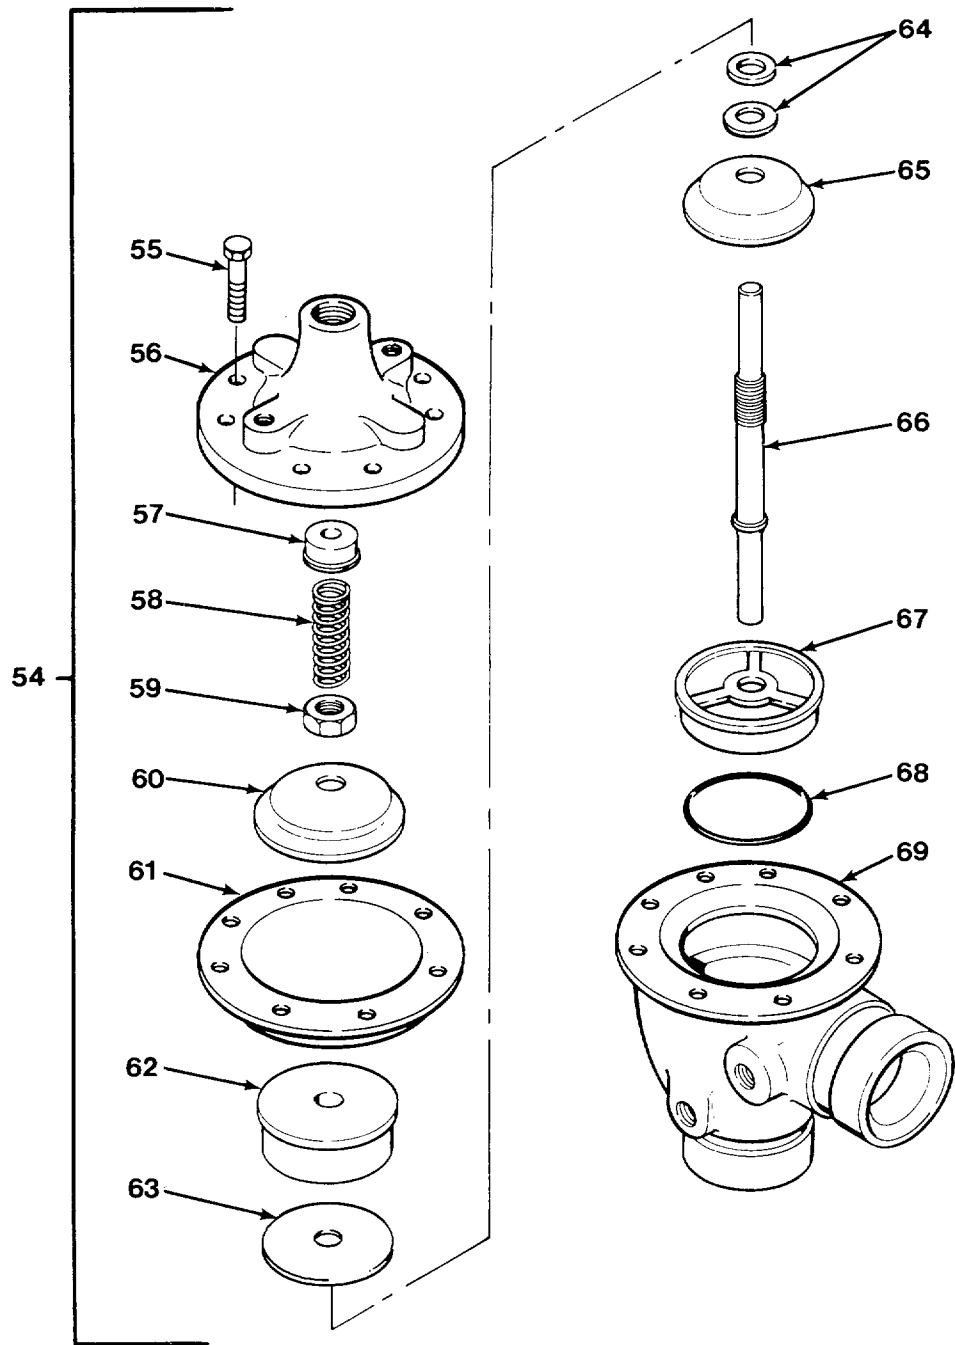

END OF FIGURE

FIG. 470 V4 RELIEF VALVE (SHEET 1 OF 3)

FIG. 470 V4 RELIEF VALVE (SHEET 2 OF 3)

FIG. 470 V4 RELIEF VALVE (SHEET 3 OF 3)

SECTION II					
(1)	(2)	(3)	(4)	(5)	(6)
ITEM NO	SMR CODE	CAGEC	PART NUMBER	DESCRIPTION AND USABLE ON CODES (UOC)	QTY
GROUP 7203 VALVE, FITTINGS, LINES					
FIG. 470 V4 RELIEF VALVE					
1	PAOFF	17566	45A391	VALVE, RELIEF, PRESSU UOC: H02, H07	1
2	PAOFF	17566	45A391-P2	.INDICATOR, SIGHT, LIQ UOC: H02, H07	1
3	PAFZZ	17566	45A391-P28	..SCREW, MACHINE UOC: H02, H07	1
4	PAFZZ	17566	45A391-P31	..WASHER, FLAT UOC: H02, H07	1
5	XAFZZ	17566	45A391-P26	..HOUSING, SIGHT GLASS UOC: H02, H07	1
6	PAFZZ	17566	45A391-P29	..GASKET UOC: H02, H07	2
7	PAFZZ	17566	45A391-P30	..TUBING, GLASS UOC: H02, H07	1
8	PAFZZ	17566	45A391-P25	..ADAPTER, STRAIGHT, PI UOC: H02, H07	1
9	PAFZZ	17566	45A391-P27	..STEM, FLUID VALVE UOC: H02, H07	1
10	PAFFF	17566	45A391-P63	..STRAINER, SEDIMENT UOC: H02, H07	1
11	PAOZZ	17566	45A391-P58	..PLUG, PIPE UOC: H02, H07	1
12	PAOZZ	17566	45A391-P60	..PLUG, PIPE UOC: H02, H07	1
13	PAOZZ	17566	45A391-P56	..PACKING, PREFORMED UOC: H02, H07	1
14	PAOZZ	17566	45A391-P61	..STRAINER, SEDIMENT UOC: H02, H07	1
15	PAFZZ	17566	45A391-P55	..PACKING, PREFORMED UOC: H02, H07	1
16	PAFZZ	17566	45A391-P62	..PLUG, PIPE UOC: H02, H07	1
17	PAFZZ	96906	MS51504A6-6S	.ELBOW, PIPE TO TUBE UOC: H02, H07	4
18	PAFZZ	96906	MS51504-A4S	.ELBOW, PIPE TO TUBE UOC: H02, H07	2
19	PAFZZ	88044	AN911-3J	.NIPPLE, PIPE..... UOC: H02, H07	2
20	PAFZZ	17566	45A391-P1-5J	.ELBOW, PIPE UOC: H02, H07	1
21	PAFZZ	17566	45A391-P1-5D	.REDUCER, PIPE UOC: H02, H07	2
22	PFFZZ	17566	45A391-P1-5C	.TUBE, BENT, METALLIC UOC: H02, H07	1
23	PFFZZ	17566	45A391-P1-5M	.TUBE, BENT, METALLIC UOC: H02, H07	1
24	PFFZZ	17566	45A391-P1-I	.TUBE, BENT, METALLIC UOC: H02, H07	1