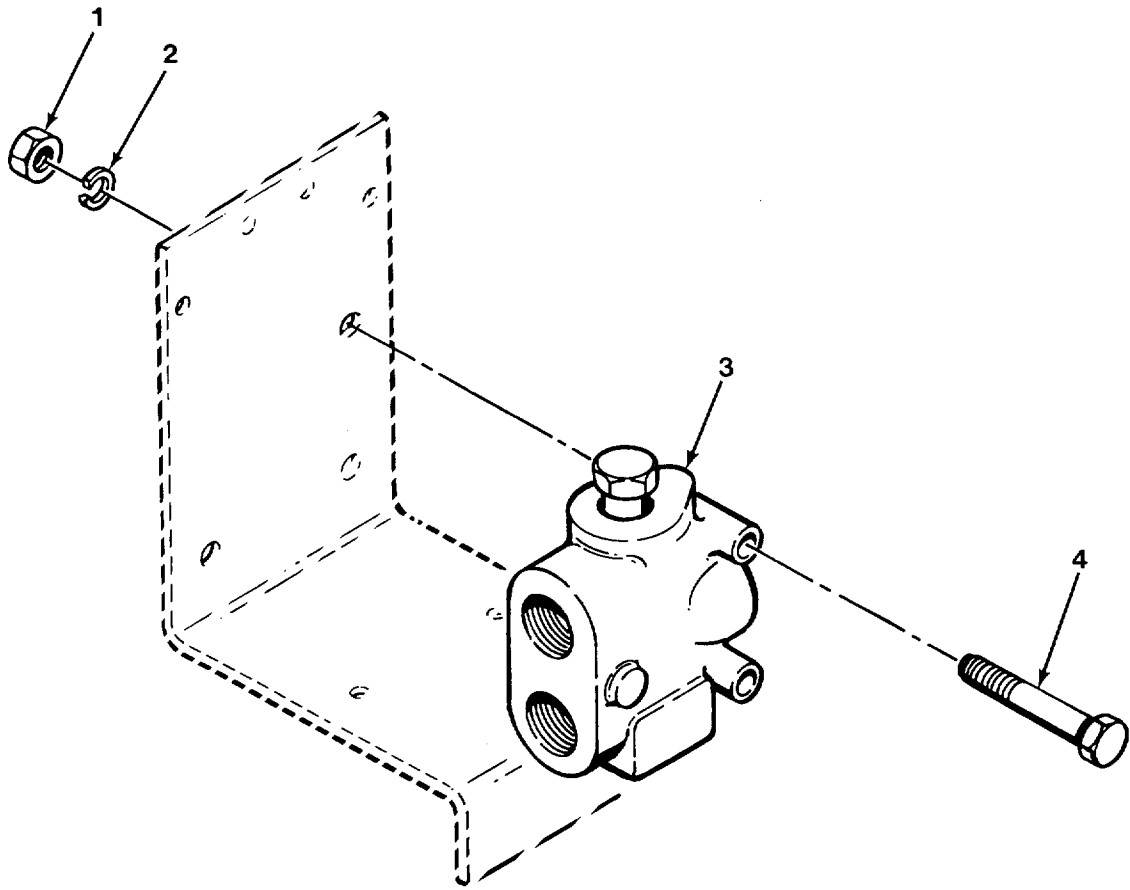

END OF FIGURE

FIG.406 PRIORITY FLOW VALVE - M978 AND M984

SECTION II					
(1)	(2)	(3)	(4)	(5)	(6)
ITEM NO	SMR CODE	CAGEC	PART NUMBER	DESCRIPTION AND USABLE ON CODES (UOC)	QTY
				GROUP 2402 MANIFOLD AND/OR CONTROL VALVES	
				FIG.406 PRIORITY FLOW VALVE - M978 AND M984	
1	PAOZZ	96906	MS35690-604	NUT, PLAIN, HEXAGON UOC: CBW, H02, H04	2
2	PAOZZ	96906	MS35338-46	WASHER, LOCK UOC: CBW, H02, H04	2
3	PAOZZ	11341	128741	VALVE, REGULATING, FL UOC: CBW, H02, H04	1
4	PAOZZ	96906	MS-90728-66	SCREW, CAP, HEXAGON H USE WITH VALVE P/N 128741 UOC: CBW, H02, H04	2
				END OF FIGURE	