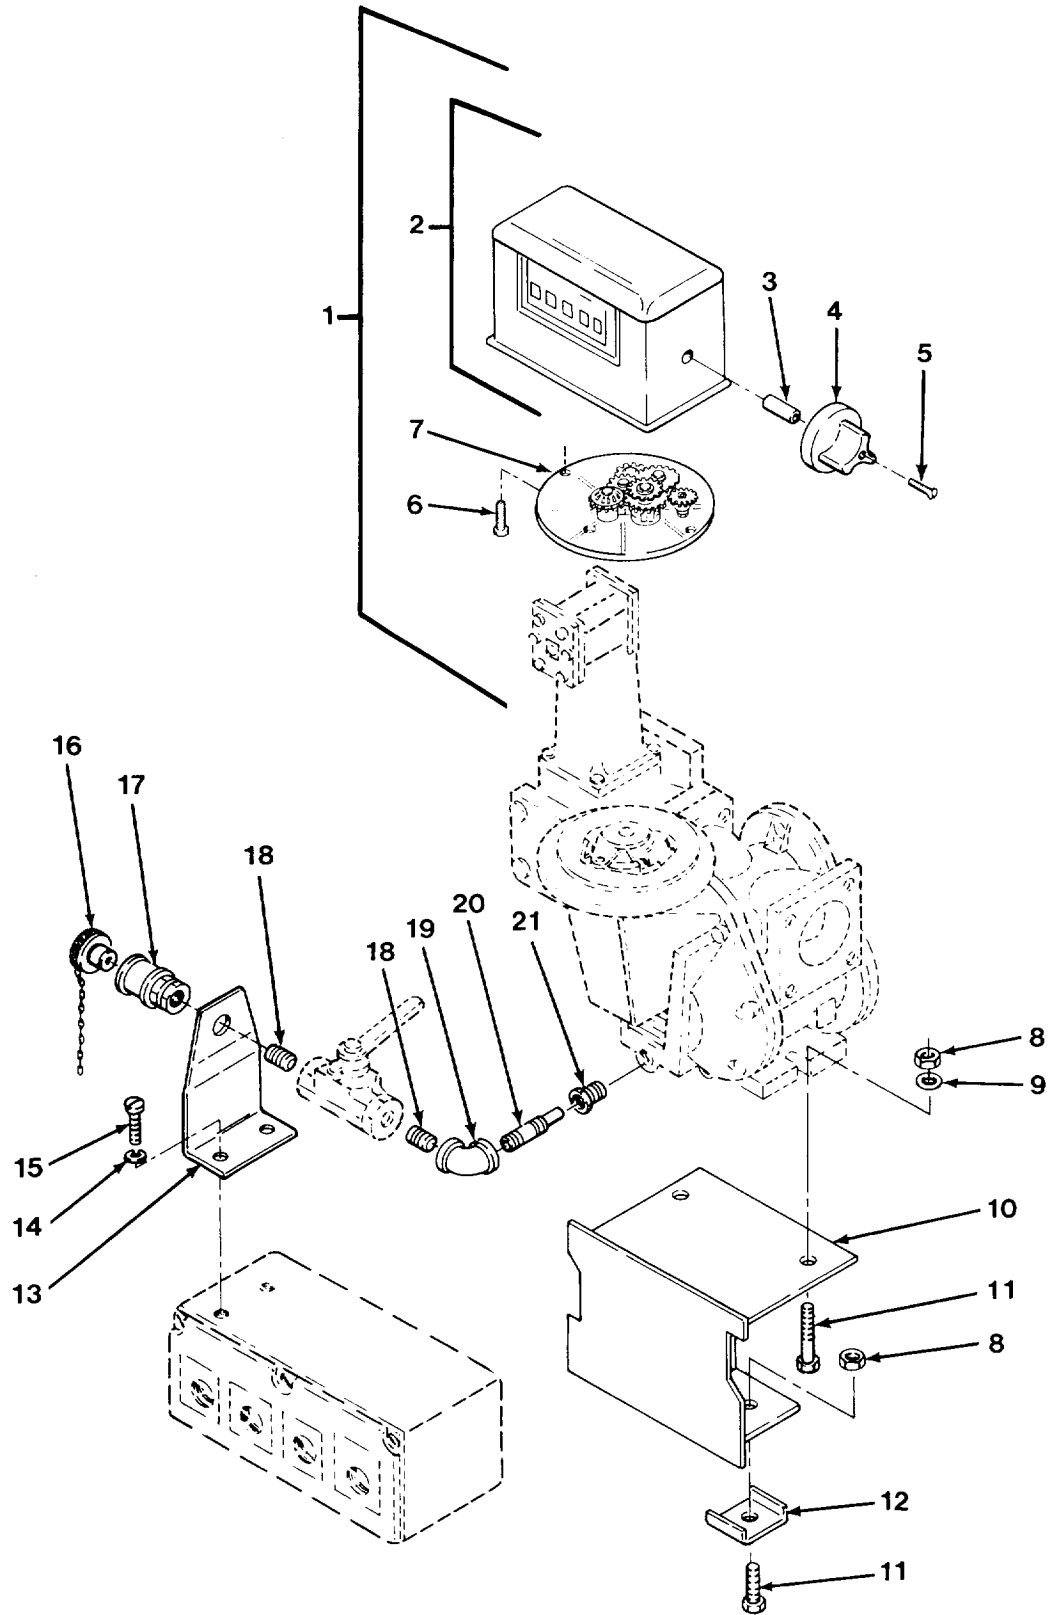

END OF FIGURE

FIG. 445 FLOWMETER INSTALLATION

SECTION II

TM 9-2320-279-24P-2

(1) ITEM NO	(2) SMR CODE	(3) CAGEC	(4) PART NUMBER	(5) DESCRIPTION AND USABLE ON CODES (UOC)	(6) QTY
GROUP 7202 PUMPS AND METERS FIG. 445 FLOWMETER INSTALLATION					
1	PBFHH	04366	M25-C-2(P9525)	FLOWMETER UOC:H02, H07	1
2	PAFZZ	79142	788700-001	.REGISTER, METER UOC:H02, H07	1
3	PAOZZ	79142	324756-001	..SHAFT, STRAIGHT UOC:H02, H07	1
4	PAOZZ	79142	324757-001	..KNOB UOC:H02, H07	1
5	PAOZZ	79142	503648-001	..SCREW, MACHINE UOC:H02, H07	1
6	PAFZZ	45152	2BA564	.SCREW, CAP, HEXAGON H UOC:H02, H07	4
7	PFFZZ	04366	G3126	.PLATE, GEAR..... UOC:H02, H07	1
8	PAFZZ	96906	MS51922-17	NUT, SELF-LOCKING, HE UOC:H02, H07	4
9	PAFZZ	17566	45A115-P19	WASHER, FLAT..... UOC:H02, H07	2
10	PFFZZ	17566	45B002	STAND, FLOW METER UOC:H02, H07	1
11	PAFZZ	80204	B1821BH038C200N	SCREW, CAP, HEXAGON H UOC:H02, H07	4
12	PAFZZ	17566	45A110-P1	PLATE, MENDING UOC:H02, H07	2
13	PAOZZ	17566	45A363	BRACKET, ANGLE UOC:H02, H07	1
14	PAOZZ	96906	MS35338-43	WASHER, LOCK UOC:H02, H07	2
15	PAOZZ	96906	MS51851-66	SCREW, TAPPING UOC:H02, H07	2
16	PAOZZ	17566	45A214-P6	COUPLING HALF, QUICK UOC:H02, H07	1
17	PAOZZ	17566	45A214-P5	COUPLING HALF, QUICK UOC:H02, H07	1
18	PAOZZ	17566	45A214-P4	NIPPLE, PIPE UOC:H02, H07	2
19	PAOZZ	24617	142735	ELBOW, PIPE UOC:H02, H07	1
20	PAOZZ	17566	45A214-P2	NIPPLE, PIPE UOC:H02, H07	1
21	PAOZZ	17566	45A214-P1	BUSHING, PIPE UOC:H02, H07	1