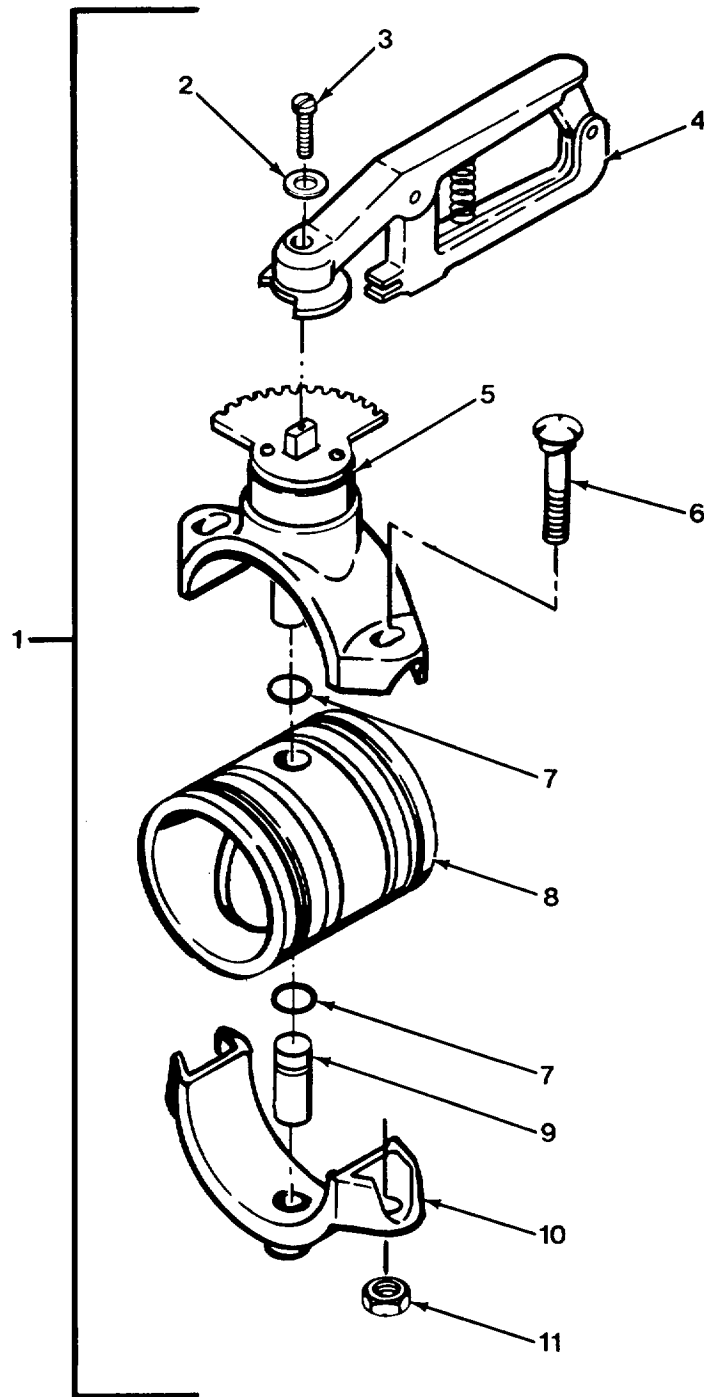

FIG. 469 V11 ROW REGULATING VALVE

SECTION II					
(1)	(2)	(3)	(4)	(5)	(6)
ITEM NO	SMR CODE	CAGEC	PART NUMBER	DESCRIPTION AND USABLE ON CODES (UOC)	QTY
GROUP 7203 VALVE, FITTINGS, LINES					
FIG. 469 V11 ROW REGULATING VALVE					
1	PAOHH	79154	3SST700LL-T	VALVE, BUTTERFLY ..... UOC: H02, H07	1
2	PAHZZ	96906	MS51412-2	.WASHER, FLAT ..... UOC: H02, H07	1
3	PAHZZ	96906	MS35275-261	.SCREW, MACHINE ..... UOC: H02, H07	1
4	PFHZZ	79154	BFVR700-31/32-3IN	.HANDLE, MANUAL CONTR ..... UOC: H02, H07	1
5	PFHZZ	79154	BFVR700-2B-3IN	.BODY, VALVE..... UOC: H02, H07	1
6	PAHZZ	79154	BFVR700-17-3IN	.BOLT, SQUARE NECK ..... UOC: H02, H07	2
7	PAHZZ	79154	BFVR700-13-3IN	.PACKING, PREFORMED ..... UOC: H02, H07	2
8	PAHZZ	79154	BFVR700-1D-3IN	.PARTS KIT, BUTTERFLY ..... UOC: H02, H07	1
9	PFHZZ	79154	BFVR700-6-3IN	.STEM, FLUID VALVE ..... UOC: H02, H07	1
10	PFHZZ	79154	BFVR700-2-3IN	.PARTS KIT, BUTTERFLY ..... UOC: H02, H07	1
11	PAHZZ	79154	BFVR700-18-3IN	.NUT, PLAIN, HEXAGON ..... UOC: H02, H07	2

END OF FIGURE