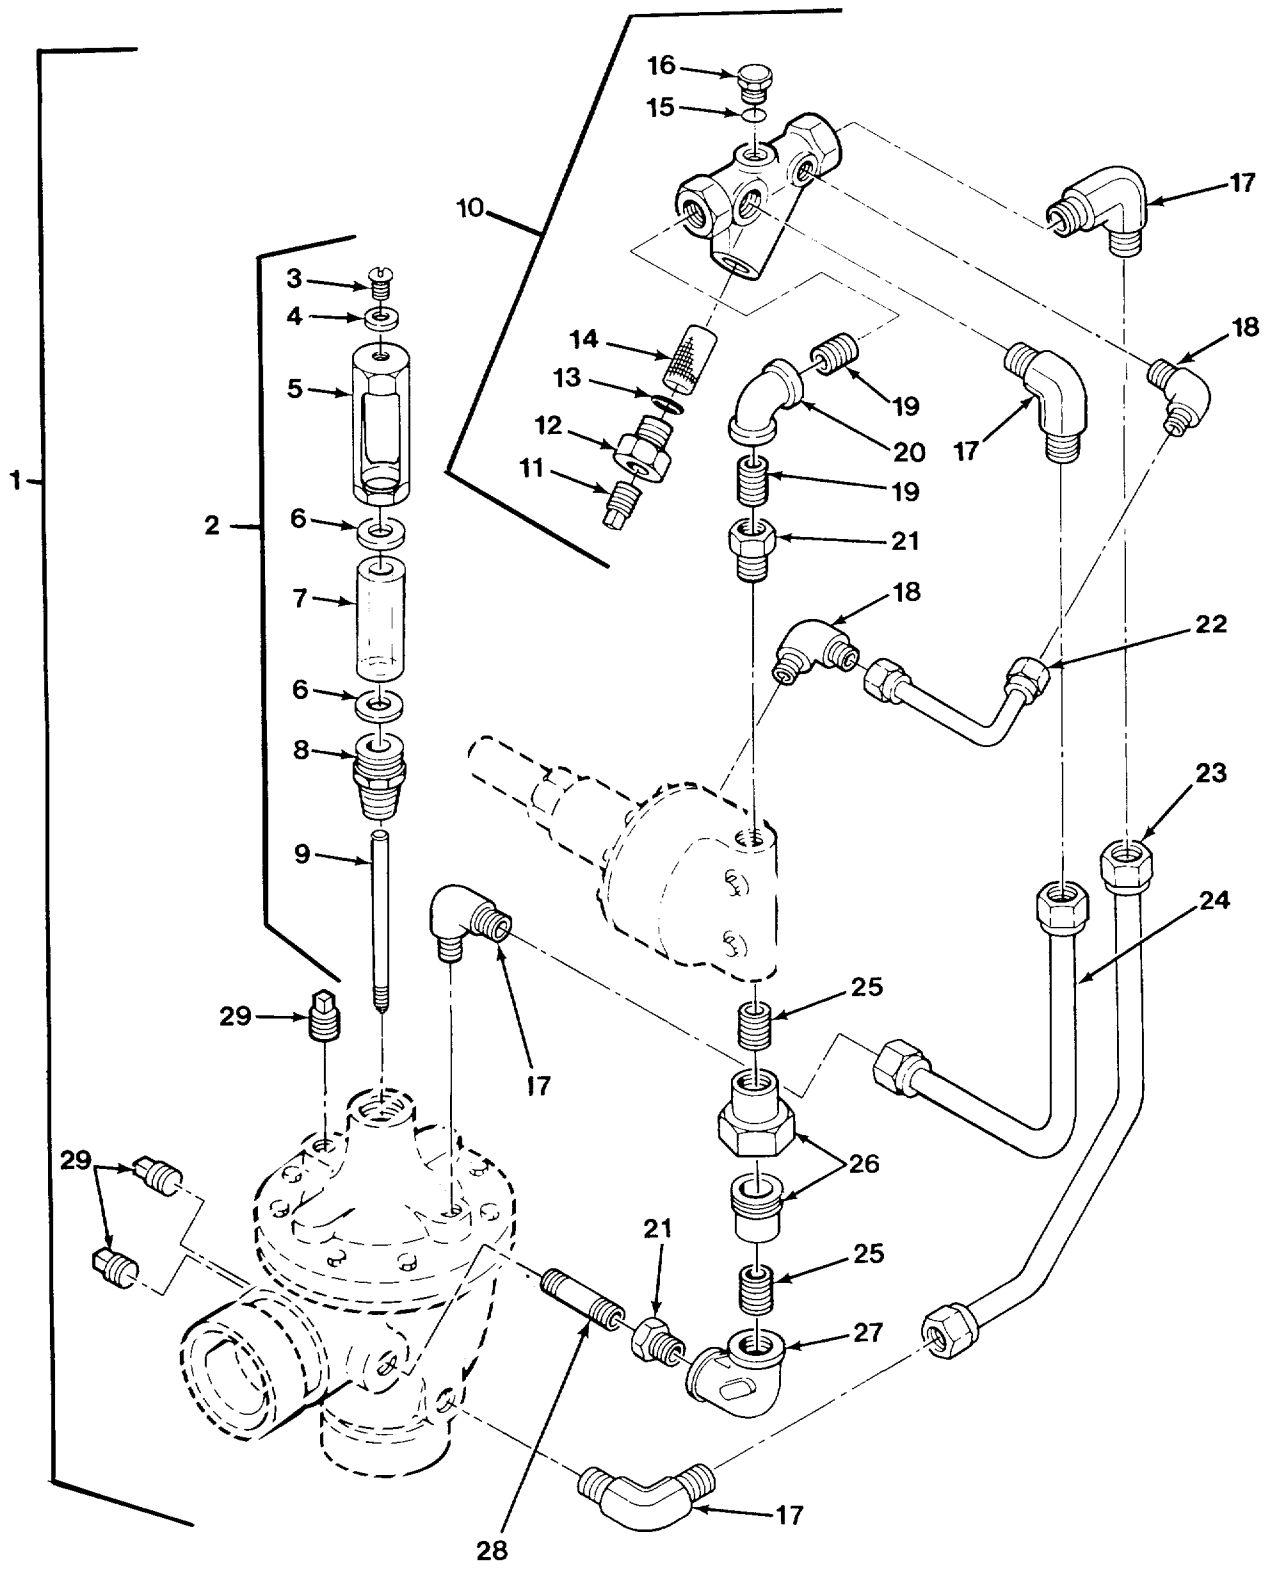

SECTION II					
(1)	(2)	(3)	(4)	(5)	(6)
ITEM NO	SMR CODE	CAGEC	PART NUMBER	DESCRIPTION AND USABLE ON CODES (UOC)	QTY
GROUP 7203 VALVE, FITTINGS, LINES					
FIG. 469 V11 ROW REGULATING VALVE					
1	PAOHH	79154	3SST700LL-T	VALVE, BUTTERFLY ..... UOC: H02, H07	1
2	PAHZZ	96906	MS51412-2	.WASHER, FLAT ..... UOC: H02, H07	1
3	PAHZZ	96906	MS35275-261	.SCREW, MACHINE ..... UOC: H02, H07	1
4	PFHZZ	79154	BFVR700-31/32-3IN	.HANDLE, MANUAL CONTR ..... UOC: H02, H07	1
5	PFHZZ	79154	BFVR700-2B-3IN	.BODY, VALVE..... UOC: H02, H07	1
6	PAHZZ	79154	BFVR700-17-3IN	.BOLT, SQUARE NECK ..... UOC: H02, H07	2
7	PAHZZ	79154	BFVR700-13-3IN	.PACKING, PREFORMED ..... UOC: H02, H07	2
8	PAHZZ	79154	BFVR700-1D-3IN	.PARTS KIT, BUTTERFLY ..... UOC: H02, H07	1
9	PFHZZ	79154	BFVR700-6-3IN	.STEM, FLUID VALVE ..... UOC: H02, H07	1
10	PFHZZ	79154	BFVR700-2-3IN	.PARTS KIT, BUTTERFLY ..... UOC: H02, H07	1
11	PAHZZ	79154	BFVR700-18-3IN	.NUT, PLAIN, HEXAGON ..... UOC: H02, H07	2

END OF FIGURE