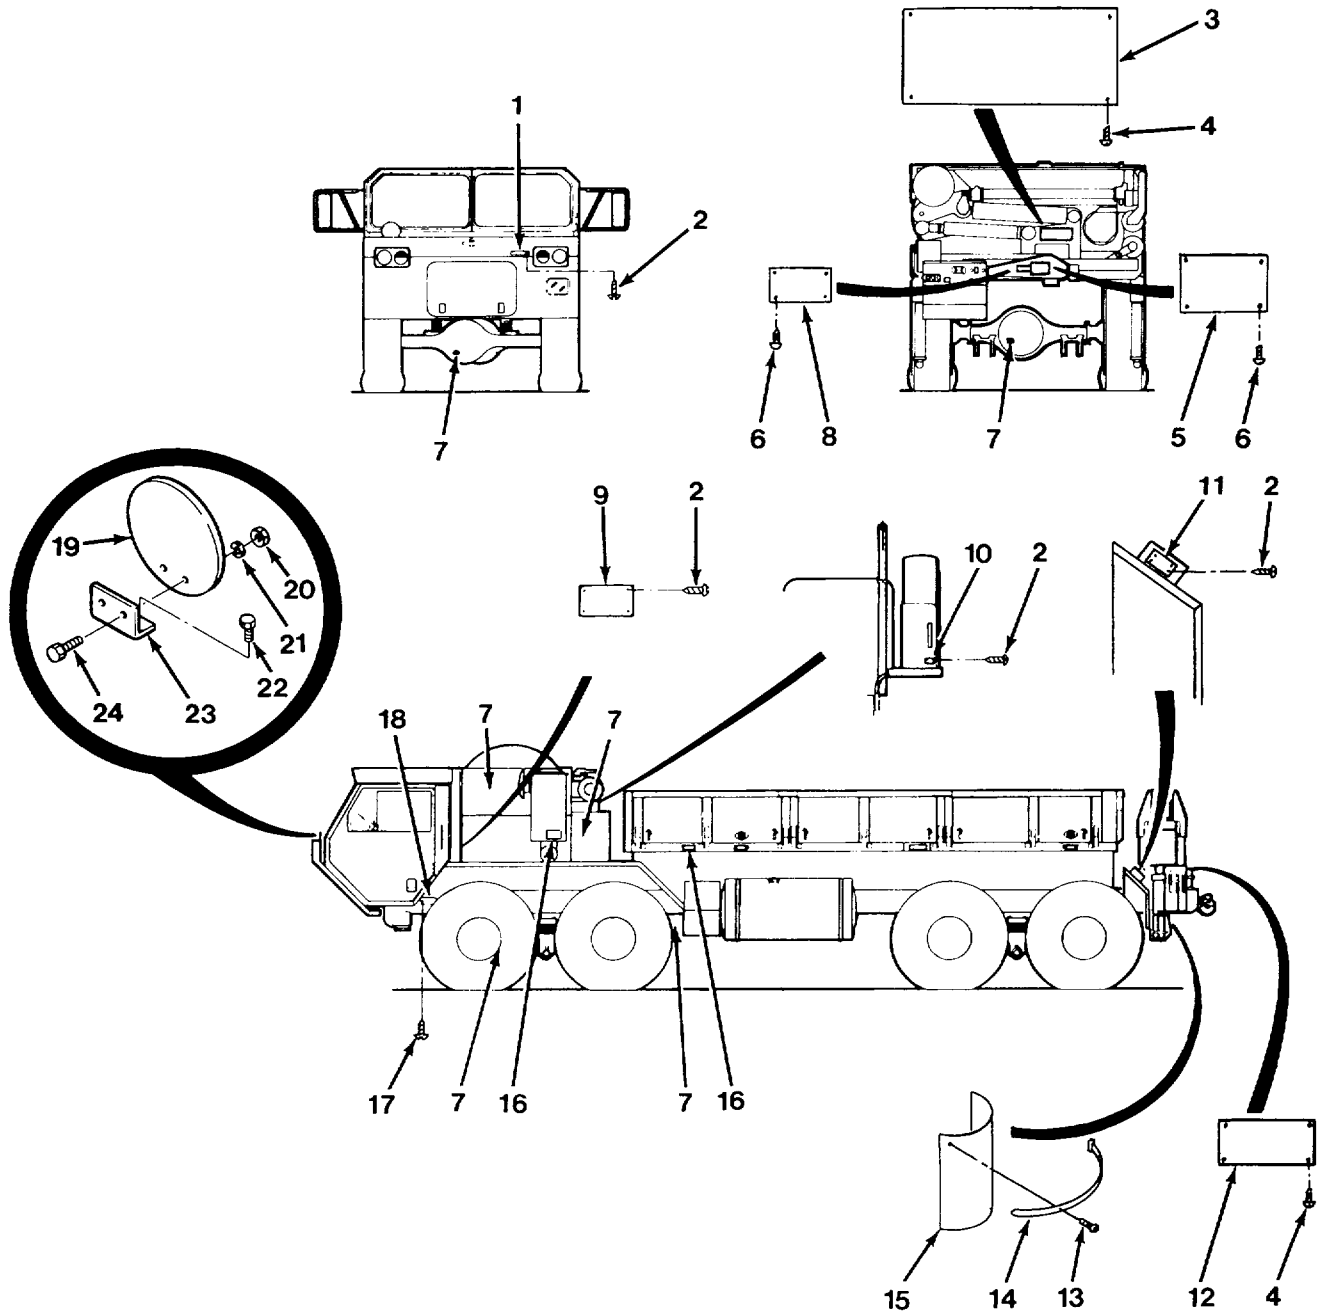

SECTION II

TM 9-2320-279-24P-2

(1) ITEM NO	(2) SMR CODE	(3) CAGEC	(4) PART NUMBER	(5) DESCRIPTION AND USABLE ON CODES (UOC)	(6) QTY
GROUP 2207 WINTERIZATION EQUIPMENT (STANDARD VEHICLE TYPE) FIG. 400 HEATER ASSEMBLY					
1	PAOOO	24234	936063	.HEATER, VEHICULAR, CO.....	1
2	PFOZZ	24234	512401	.COVER ASSY, WINTERIZ.....	1
3	PAOZZ	24234	352700	.RUBBER STRIP	1
4	PAOZZ	24234	354816	.RUBBER STRIP	2
5	PAOZZ	24234	280264	.COIL, HEATER.....	1
6	XDOZZ	24234	221770	.WIRING HARNESS, BRAN	1
7	PAOZZ	24234	300047	.GROMMET.....	3
8	PAOZZ	99688	65158	.RESISTOR ASSEMBLY	1
9	PAOZZ	24234	290247	.CLAMP, LOOP	1
10	PAOZZ	24234	352705	.RUBBER STRIP	2
11	PAOZZ	24234	352735	.RUBBER STRIP	1
12	PAOZZ	24234	300024	.GROMMET.....	2
13	PFOZZ	24234	512400	.CASE, HEATER.....	1
14	PAOZZ	24234	352703	.PLASTIC STRIP	2
15	PAOZZ	24234	352717	.RUBBER STRIP	2
16	PFOZZ	24234	512417	.HOUSING, BLOWER.....	1
17	PFOZZ	24234	360480	.BLOWER WHEEL	2
18	PFOZZ	24234	511845	.FOIL, BLOWER.....	2
19	PFOZZ	24234	507920	.STRAP, RETAINING.....	1
20	PAOZZ	24234	220876	.TERMINAL, QUICK, DISC.....	1
21	PAOZZ	24234	203300	.NUT	1
22	PAOZZ	99688	58701	.RUBBER ROUND SECTIO.....	1
23	PAOZZ	24234	275252	.MOTOR, DIRECT CURREN.....	1
24	PAOZZ	24234	350907	.RUBBER STRIP	2

END OF FIGURE