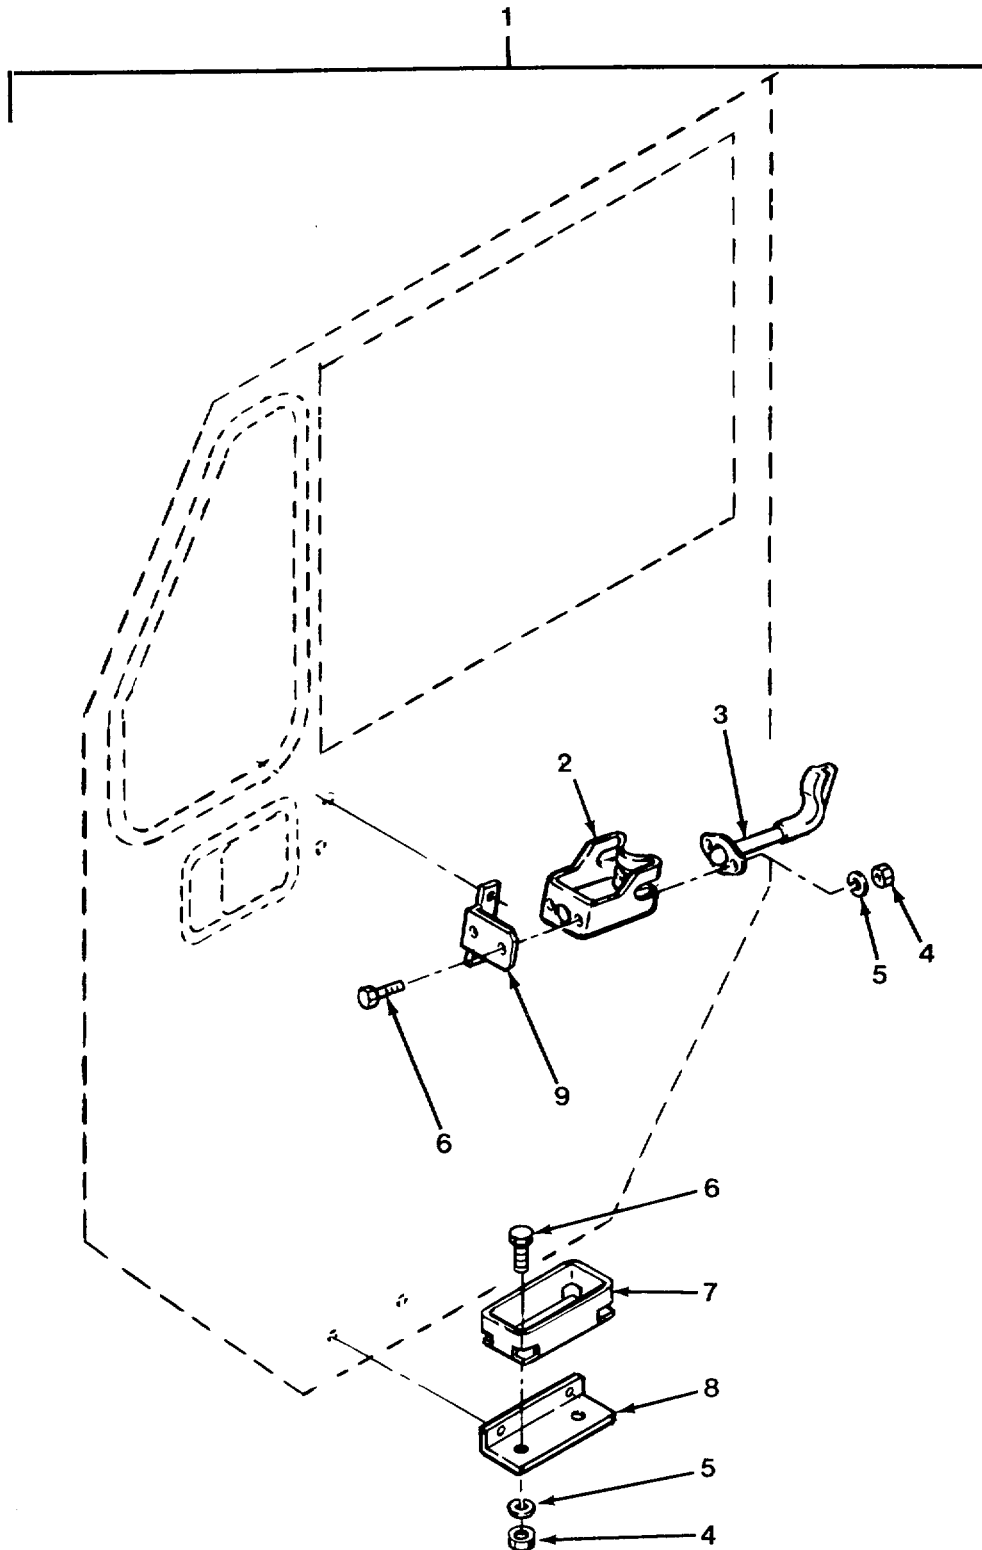

END OF FIGURE

FIG. 434 RIFLE MOUNTING

SECTION II

TM 9-2320-279-24P-2

(1) ITEM NO	(2) SMR CODE	(3) CAGEC	(4) PART NUMBER	(5) DESCRIPTION AND USABLE ON CODES (UOC)	(6) QTY
GROUP 3401 PRIMARY ARMAMENT FIG. 434 RIFLE MOUNTING					
1	PFOZZ	19207	5705590	MOUNT, RIFLE	1
2	PAOZZ	19207	11630581	.BRACKET, MOUNTING, CA.....	2
3	PAOZZ	19207	11630529	.RACK, STORAGE, SMALL.....	2
4	PAOZZ	96906	MS51967-2	.NUT, PLAIN, HEXAGON	8
5	PAOZZ	96906	MS35338-44	.WASHER, LOCK	8
6	PAOZZ	45152	2109HX1	.SCREW, CAP, HEXAGON H.....	8
7	PAOZZ	19207	11630594	.SUPPORT, RIFLE MOUNT	2
8	PFOZZ	45152	1376360	.BRACKET, ANGLE	2
9	PFOZZ	45152	1376350	.BRACKET, ANGLE	2