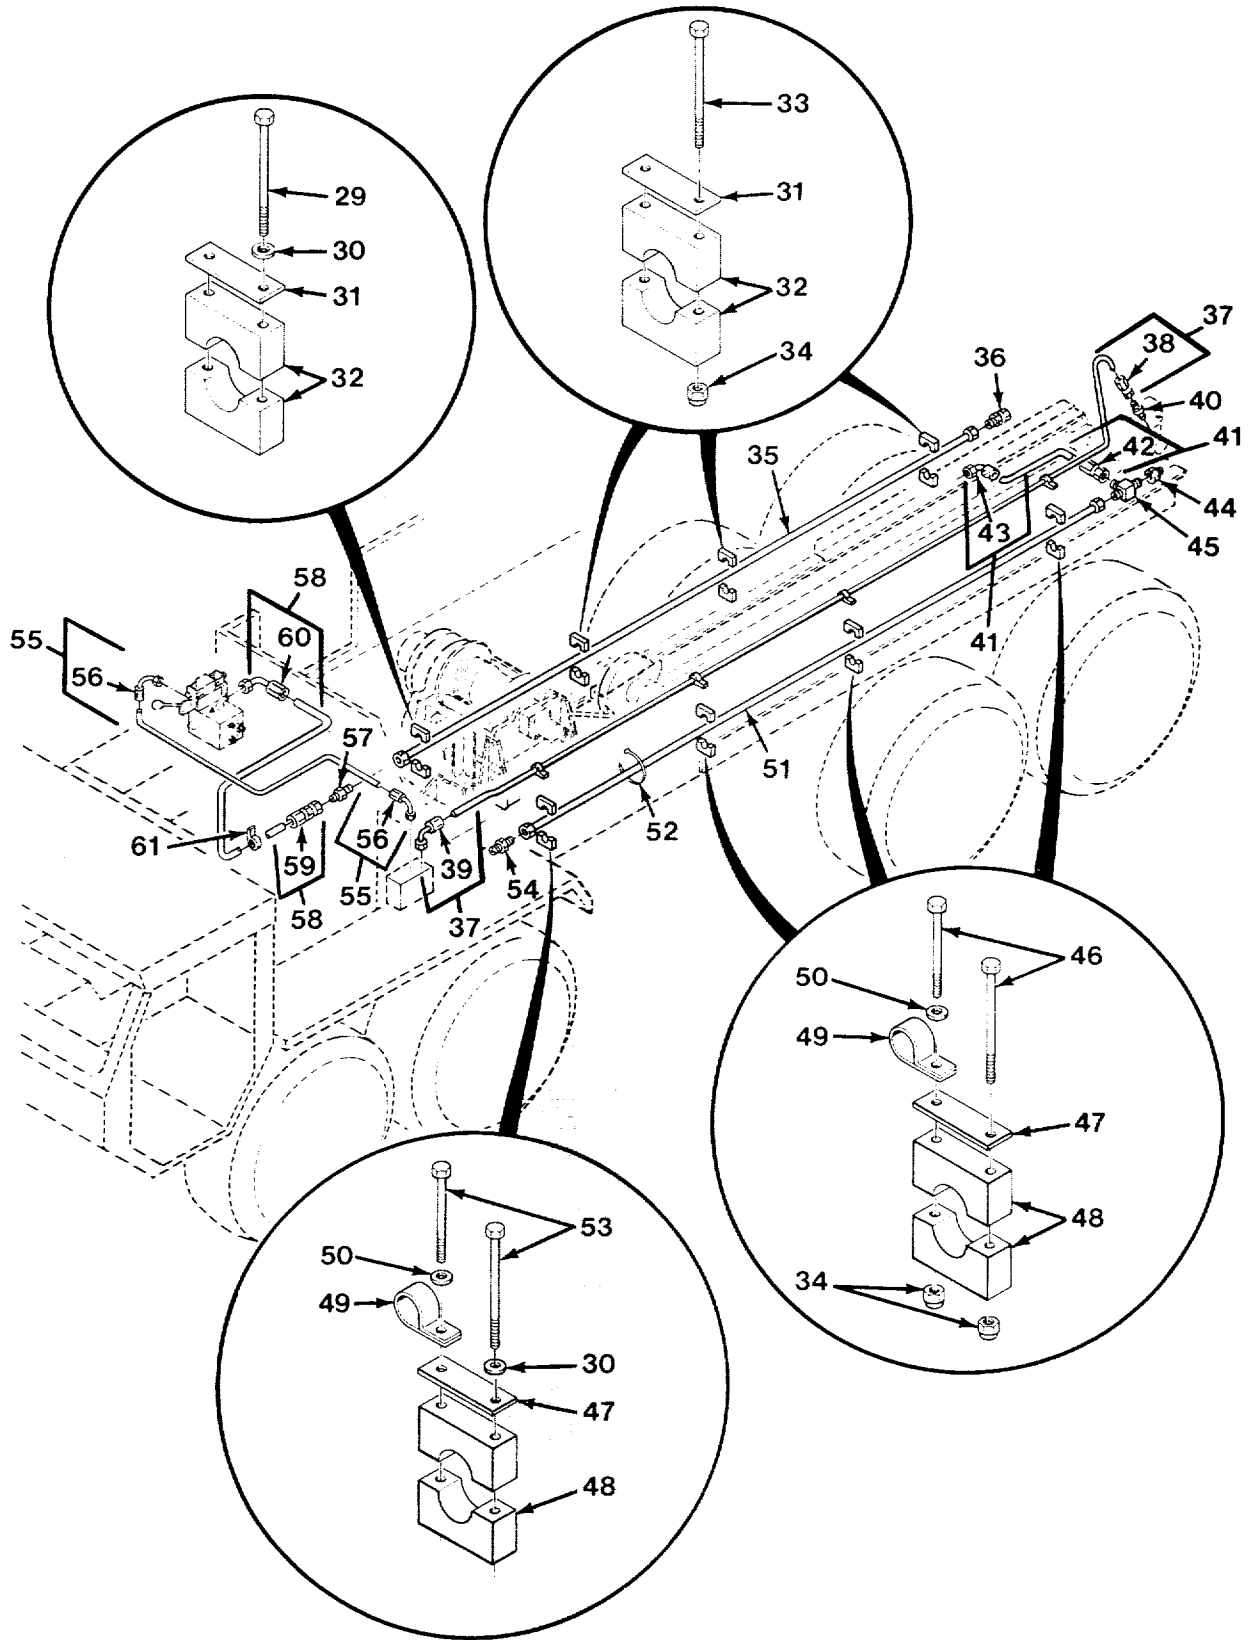

FIG. 420 HYDRAULIC LINES AND FITTINGS - M984A1 (SHEET 1 OF 5)

FIG. 420 HYDRAULIC LINES AND FITTINGS - M984A1 (SHEET 2 OF 5)