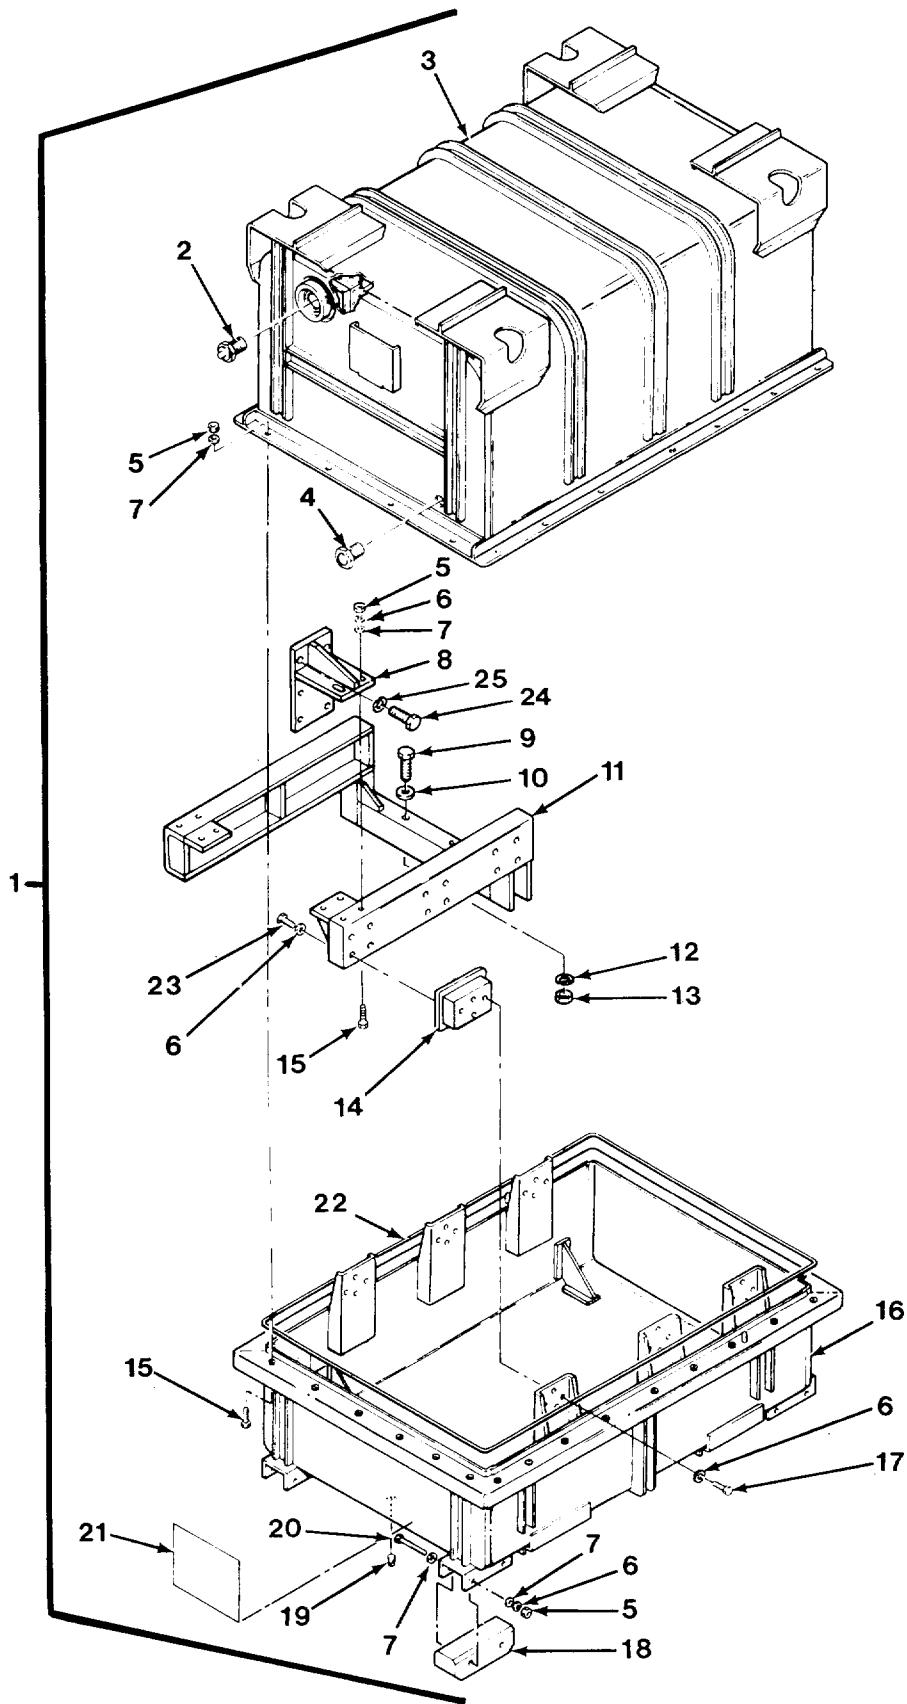

FIG. 421 ENGINE SHIPPING CONTAINER

SECTION II

(1) ITEM NO	(2) SMR CODE	(3) CAGEC	(4) PART NUMBER	(5) DESCRIPTION AND USABLE ON CODES (UOC)	(6) QTY
GROUP 33 SPECIAL PURPOSE KITS GROUP 3301 REUSABLE SHIPPING CONTAINERS FIG. 421 ENGINE SHIPPING CONTAINER					
1	PAFFF	13231	M-1477	SHIPPING AND STORAG	1
2	PAFZZ	08992	TA330-10-10-R	.VALVE, BREATHER	1
3	PFFZZ	13231	M-1477-1	.COVER, ACCESS	1
4	PAFZZ	19207	10906697	.INDICATOR, HUMIDITY	1
5	PAOZZ	96906	MS51967-14	.NUT, PLAIN, HEXAGON	46
6	PAFZZ	96906	MS35338-48	.WASHER, LOCK	64
7	PAFZZ	96906	MS27183-18	.WASHER, FLAT	54
8	PFFZZ	13231	M-1477-4	.SUPPORT, SHIPPING AN	2
9	XAFZZ	80204	B1821BH050C200N	.SCREW, CAP, HEXAGON H	2
10	PAFZZ	96906	MS27183-18	.WASHER, FLAT	2
11	PFFZZ	13231	M-1477-3	.SUPPORT, SHIPPING AN	1
12	PAFZZ	96906	MS35338-48	.WASHER, LOCK	2
13	PAOZZ	96906	MS51967-14	.NUT, PLAIN, HEXAGON	2
14	PAFZZ	19207	11650221	.MOUNT, RESILIENT.....	6
15	PAFZZ	80204	B1821BH050C150N	.SCREW, CAP, HEXAGON H	38
16	PFFZZ	13231	M-1477-2	.SHIPPING AND STORAG	1
17	PAFZZ	96906	MS90726-109	.SCREW, CAP, HEXAGON H	24
18	PAFZZ	13231	M-1477-5	.SKID, SHIPPING AND S	4
19	PAFZZ	96906	MS20913-6S	.PLUG, PIPE	1
20	PAFZZ	80204	B1821BH050C500N	.SCREW, CAP, HEXAGON H	8
21	PAFZZ	13231	M-1477-6	.MARKER, IDENTIFICATI	1
22	PAFZZ	33873	M-1477-7	.GASKET	1
23	PAFZZ	96906	MS90727-108	.SCREW, CAP, HEXAGON H	24
24	PAFZZ	80204	B1821BH063C125N	.SCREW, CAP, HEXAGON H	12
25	PAFZZ	96906	MS35338-50	.WASHER, LOCK	12

END OF FIGURE