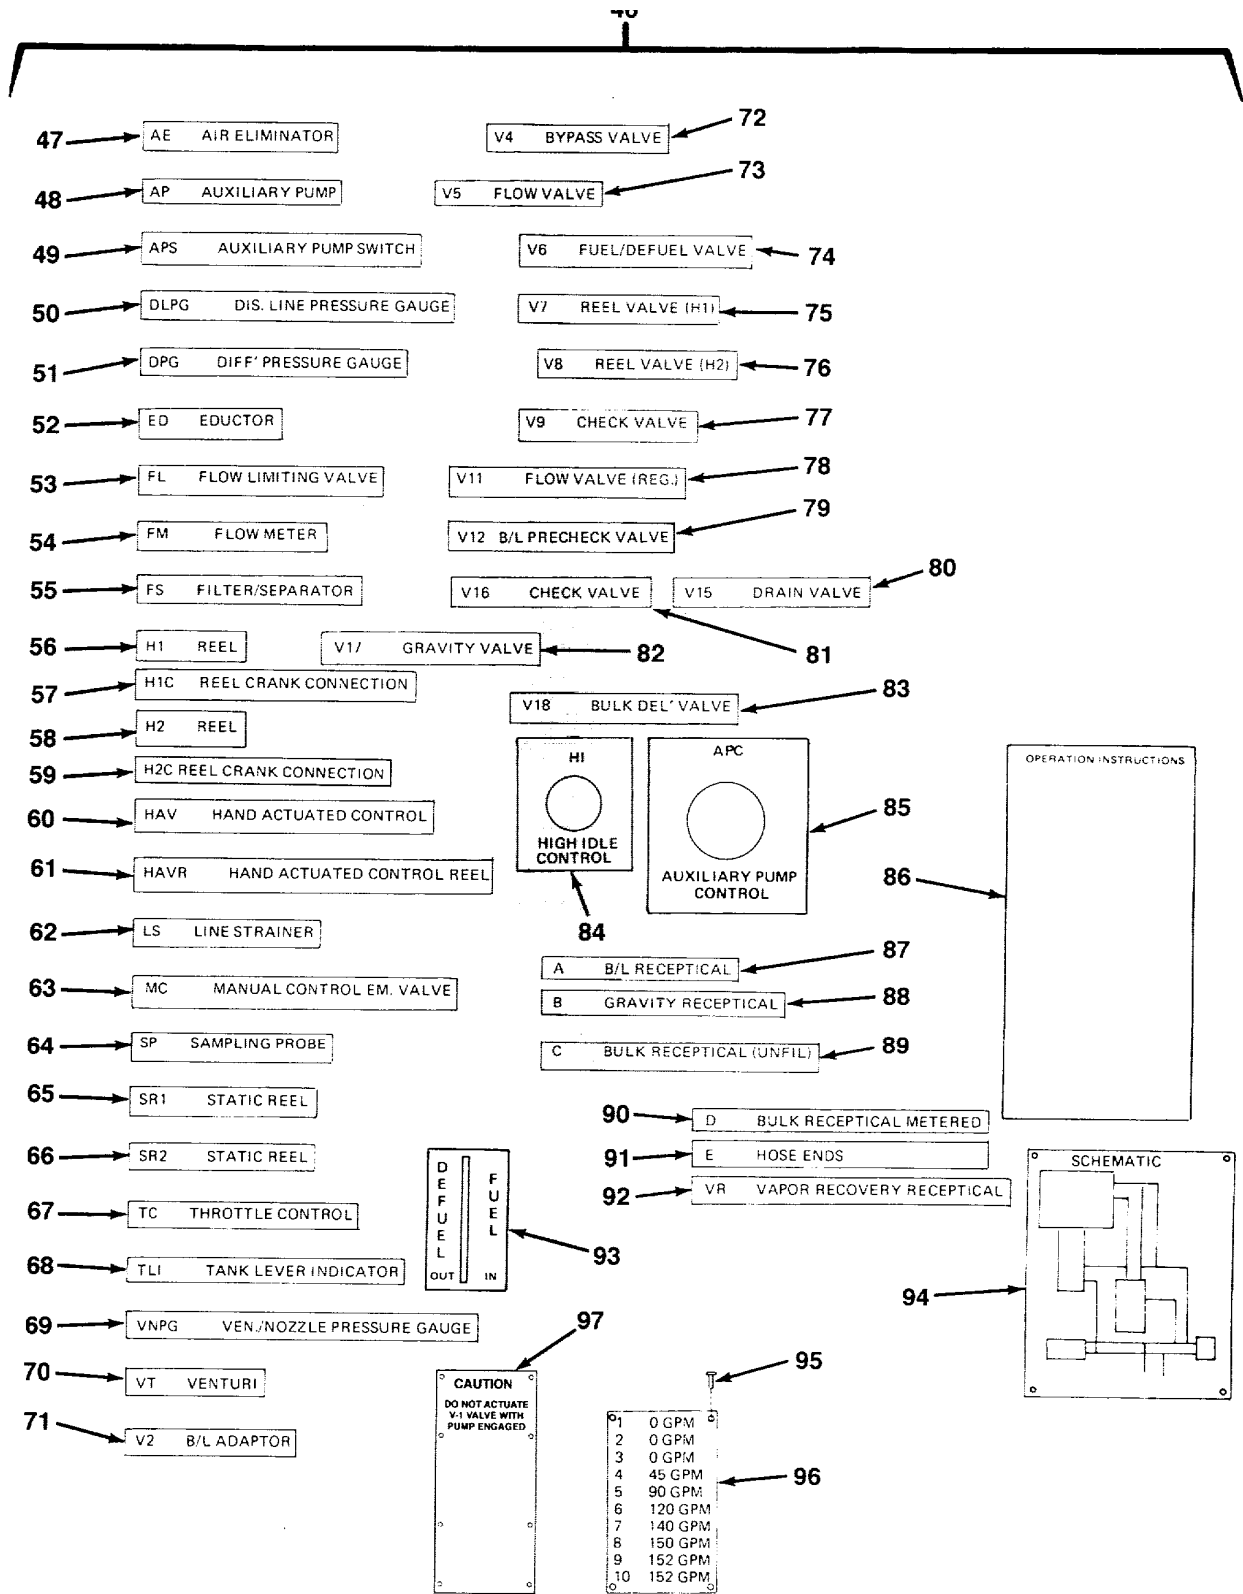

FIG. 401 DATA PLATES (SHEET 3 OF 7)