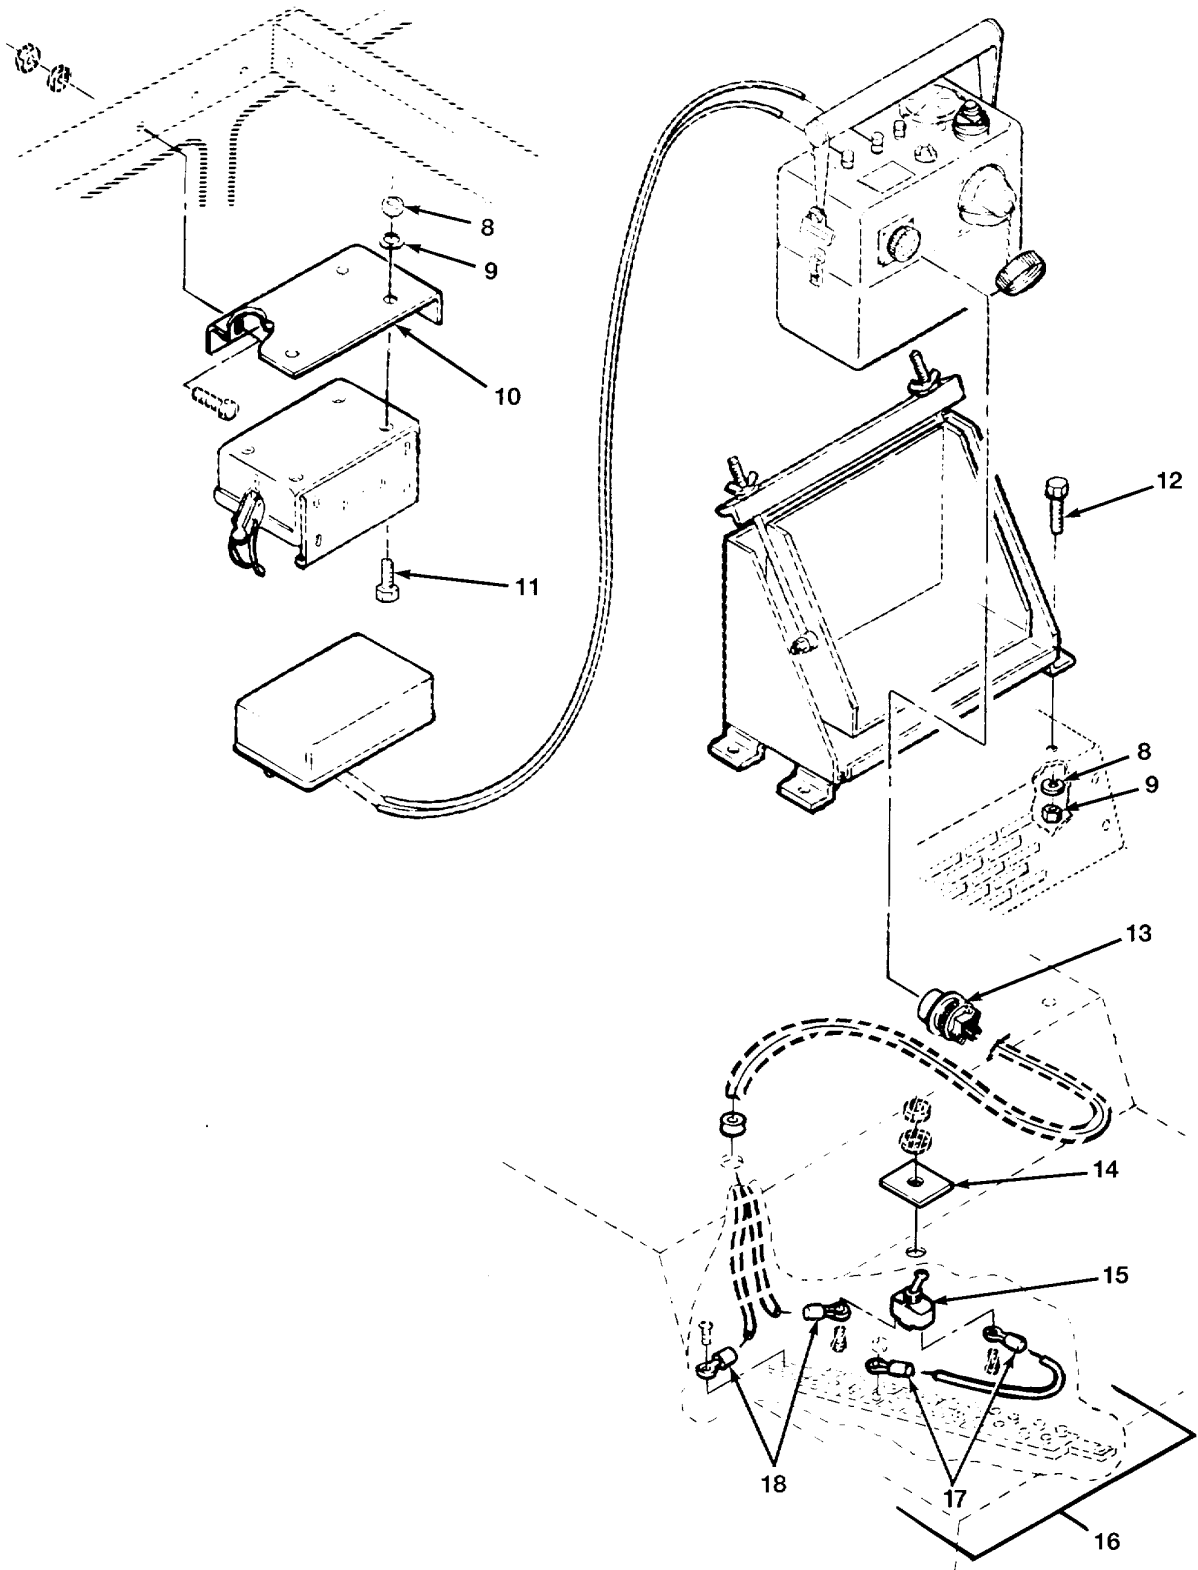

FIG. 473 M8 CHEMICAL ALARM INSTALLATION (SHEET 1 OF 2)

FIG. 473 M8 CHEMICAL ALARM INSTALLATION (SHEET 2 OF 2)

SECTION II

TM 9-2320-279-24P-2

(1) ITEM NO	(2) SMR CODE	(3) CAGEC	(4) PART NUMBER	(5) DESCRIPTION AND USABLE ON CODES (UOC)	(6) QTY
GROUP 9131 CHEMICAL AGENT ALARMS					
FIG. 473 M8 CHEMICAL ALARM					
INSTALLATION					
1	PBOOO	19207	5705589	CHEMICAL ALARM KIT HEMTT.....	1
2	PAOFF	81361	D5-15-4826	.ALARM UNIT, CHEMICAL.....	1
3	PAOZZ	45152	1376150W	.WIRING HARNESS, BRAN.....	1
4	PAOZA	81361	D5-15-4400	.DETECTOR UNIT, CHEMI.....	1
5	PAOZZ	81361	E5-15-5300	.MOUNTING KIT, CHEMIC.....	1
6	PAOOO	45152	1376140	.WIRING HARNESS.....	1
7	PAOZZ	61510	653	.GROMMET, NOMETALLIC.....	1
8	PAOZZ	96906	MS51967-2	.NUT, PLAIN, HEXAGON.....	8
9	PAOZZ	96906	MS35338-44	.WASHER, LOCK.....	8
10	PAOZZ	45152	1369390	.BRACKET, ANGLE.....	1
11	PAOZZ	96906	MS90725-6	.SCREW, CAP, HEXAGON H.....	4
12	PAOZZ	96906	MS90725-5	.SCREW, CAP, HEXAGON H.....	4
13	PAOZZ	96906	MS3476W14-5S	.CONNECTOR, PLUG, ELEC.....	1
14	PAOZZ	45152	1371350	.PLATE, INSTRUCTION.....	1
15	PAOZZ	96906	MS24658-22G	.SWITCH, TOGGLE.....	1
16	MOOZZ	45152	3014558	.WIRE ASSEMBLY MAKE FROM WIRE, P/N..... 1244FX	1
17	PAOZZ	96906	MS25036-108	..TERMINAL, LUG.....	2
18	PAOZZ	96906	MS25036-145	.TERMINAL, LUG.....	2