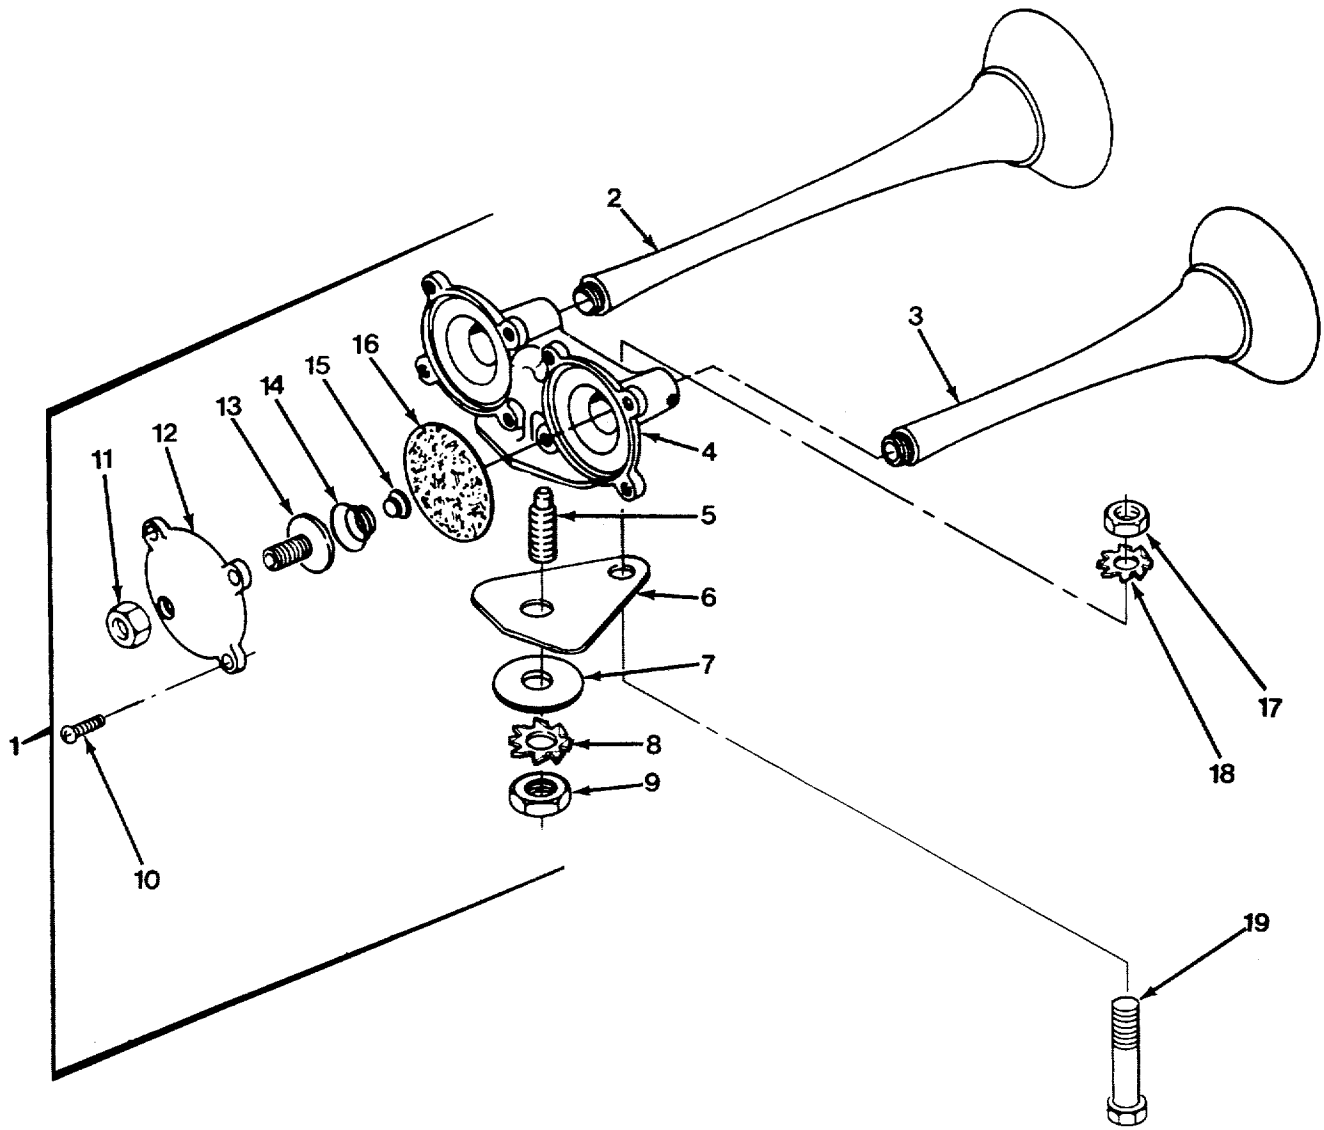

END OF FIGURE

FIG. 391 AIR HORN AND VALVE (SHEET 1 OF 2)

FIG. 391 AIR HORN AND VALVE (SHEET 2 OF 2)

SECTION II					
(1)	(2)	(3)	(4)	(5)	(6)
ITEM NO	SMR CODE	CAGEC	PART NUMBER	DESCRIPTION AND USABLE ON CODES (UOC)	QTY
GROUP 2202 ACCESSORY ITEMS					
FIG. 391 AIR HORN AND VALVE					
1	PAOOO	06853	101493	HORN, FLUID OPERATED	1
2	PBOZZ	06853	293516	.HORN, FLUID OPERATED.....	1
3	PBOZZ	06853	293519	.HORN, PNEUPHONIC, SHO.....	1
4	PFOZZ	06853	293527	.BODY, AIR HORN	1
5	PFOZZ	06853	239674	.COUPLING, HORN MOUNT.....	1
6	PAOZZ	06853	231435	.GASKET	1
7	PAOZZ	06853	231436	.WASHER, FLAT	1
8	PAOZZ	96906	MS35333-46	.WASHER, LOCK	1
9	PAOZZ	06853	204781	.NUT, PLAIN, HEXAGON	1
10	PAOZZ	06853	294142	.SCREW, ASSEMBLED WAS	8
11	PAOZZ	06853	244095	.NUT, PLAIN, HEXAGON	2
12	PAOZZ	06853	212688	.COVER, HORN	2
13	PAOZZ	06853	217870	.SPRING, HELICAL, COMP.....	2
14	PAOZZ	06853	212687	.SPRING, HELICAL, COMP.....	2
15	PAOZZ	06853	212686	.BUMPER, NONMETALLIC	2
16	PAOZZ	06853	212685	.DIAPHRAGM, HORN	2
17	PAOZZ	45152	369AX1	NUT, PLAIN, HEXAGON.....	1
18	PAOZZ	96906	MS45904-73	WASHER, LOCK	1
19	PAOZZ	80204	B1821BH031C113N	BOLT, MACHINE	1
20	PAOOZ	06853	228928	VALVE, ANGLE	1
21	XAOZZ	06853	238350	.BODY	1
22	PAOZZ	06853	236640	.GASKET	1
23	PAOZZ	06853	238685	.STEM, VALVE, HORN.....	1
24	PAOZZ	06853	238686	.INLET VALVE	1
25	PAOZZ	06853	238687	.SPRING SEAT	1
26	PAOZZ	06853	249146	.SPRING, HELICAL, COMP.....	1
27	PAOZZ	06853	212668	.STRAINER ELEMENT, SE.....	1
28	PAOZZ	06853	238662	.ADAPTER, STRAIGHT, PI.....	1
29	PAOZZ	06853	212663	.CONNECTING LINK, RIG	1
30	PAOZZ	06853	237542	.PIN, SPRING.....	1
31	PAOZZ	45152	2239HX	WASHER, LOCK	2
32	PAOZZ	96906	MS24629-52	SCREW, TAPPING	2
33	PAOZZ	96906	MS24619-39	SCREW, TAPPING	1
34	MOOZZ	45152	104190B	CHAIN, WELDLESS MAKE FROM CHAIN,	1
				P/N 75014-32	