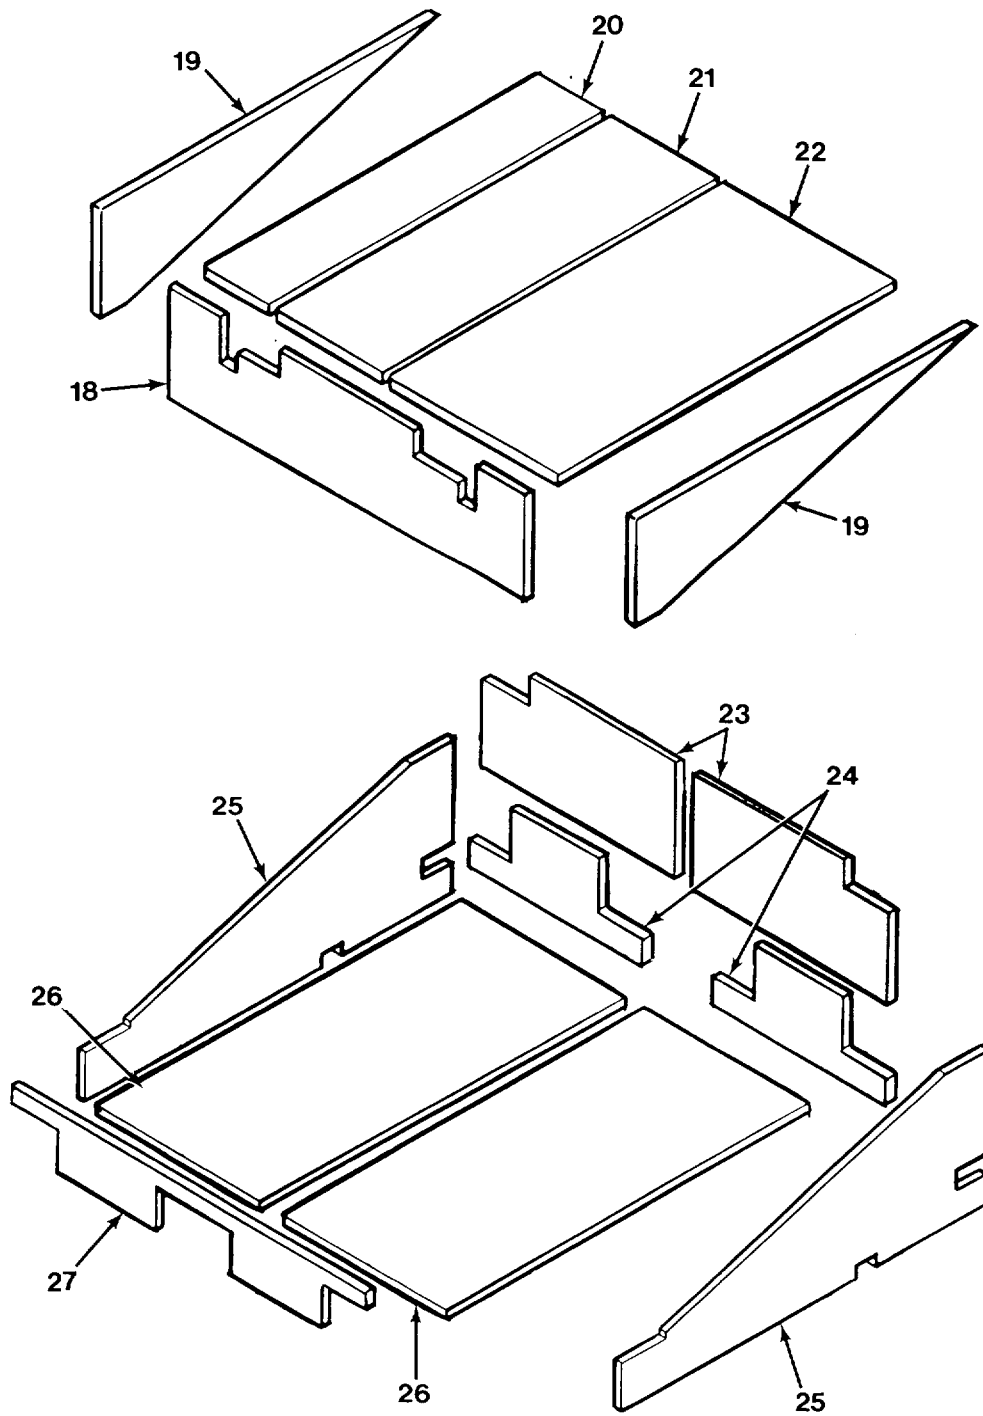

FIG. 426 ARCTIC BATTERY BOX ASSEMBLY (SHEET 1 OF 2)

FIG. 426 ARCTIC BATTERY BOX ASSEMBLY (SHEET 2 OF 2)

SECTION II

TM 9-2320-279-24P-2

(1) ITEM NO	(2) SMR CODE	(3) CAGEC	(4) PART NUMBER	(5) DESCRIPTION AND USABLE ON CODES (UOC)	(6) QTY
GROUP 3303 WINTERIZATION KITS					
FIG. 426 ARCTIC BATTERY BOX ASSEMBLY					
1	PFOOO	45152	1330940U	BATTERY BOX	1
2	PAOZZ	72962	SN-104-NM-22	.NUT, SELF-LOCKING, HE	4
3	PAOZZ	45152	1325590	.COVER, BATTERY BOX	1
4	PFOZZ	45152	1328700W	.BATTERY BOX	1
5	PAOZZ	96906	MS51922-17	.NUT, SELF-LOCKING, HE	4
6	PAOZZ	96906	MS27183-14	.WASHER, FLAT	4
7	PFOZZ	45152	1325610	.RETAINER, BATTERY	2
8	PAOZZ	45152	1327420	.BOLT, SQUARE NECK	4
9	PAOZZ	45152	369AX1	.NUT, PLAIN, HEXAGON	2
10	PAOZZ	45152	354AX	.WASHER, LOCK	2
11	PAOZZ	96906	MS51943-31	.NUT, SELF-LOCKING, HE	2
12	PAOZZ	64386	277-A-80-1	.STRAP, RETAINING	2
13	PAOZZ	45152	1367HX1	.SCREW, CAP, HEXAGON H	2
14	PAOZZ	80204	B1821BH025C175N	.SCREW, CAP, HEXAGON H	2
15	PAOZZ	64386	67D794	.LATCH, HOOD, VEHICULA.....	2
16	PAOZZ	96906	MS35206-263	.SCREW, MACHINE	4
17	PAOZZ	74687	028-561	.HOOK, SUPPORT.....	2
18	PFOZZ	45152	1333000	.INSULATION BLANKET	1
19	PFOZZ	45152	1332990	.INSULATION, TOP BOX	2
20	PFOZZ	45152	1352420	.INSULATION, TOP COVE.....	1
21	PFOZZ	45152	1332980	.INSULATION, TOP COVE.....	1
22	PFOZZ	45152	1352410	.INSULATION, TOP COVE.....	1
23	PFOZZ	45152	1352440	.INSULATION, BACK BOX.....	2
24	PFOZZ	45152	1333030	.INSULATION BLANKET	2
25	PFOZZ	45152	1333010	.INSULATION BLANKET	2
26	PFOZZ	45152	1333040	.INSULATION BLANKET	2
27	PFOZZ	45152	1333020	.INSULATION, FRONT BO.....	1

END OF FIGURE