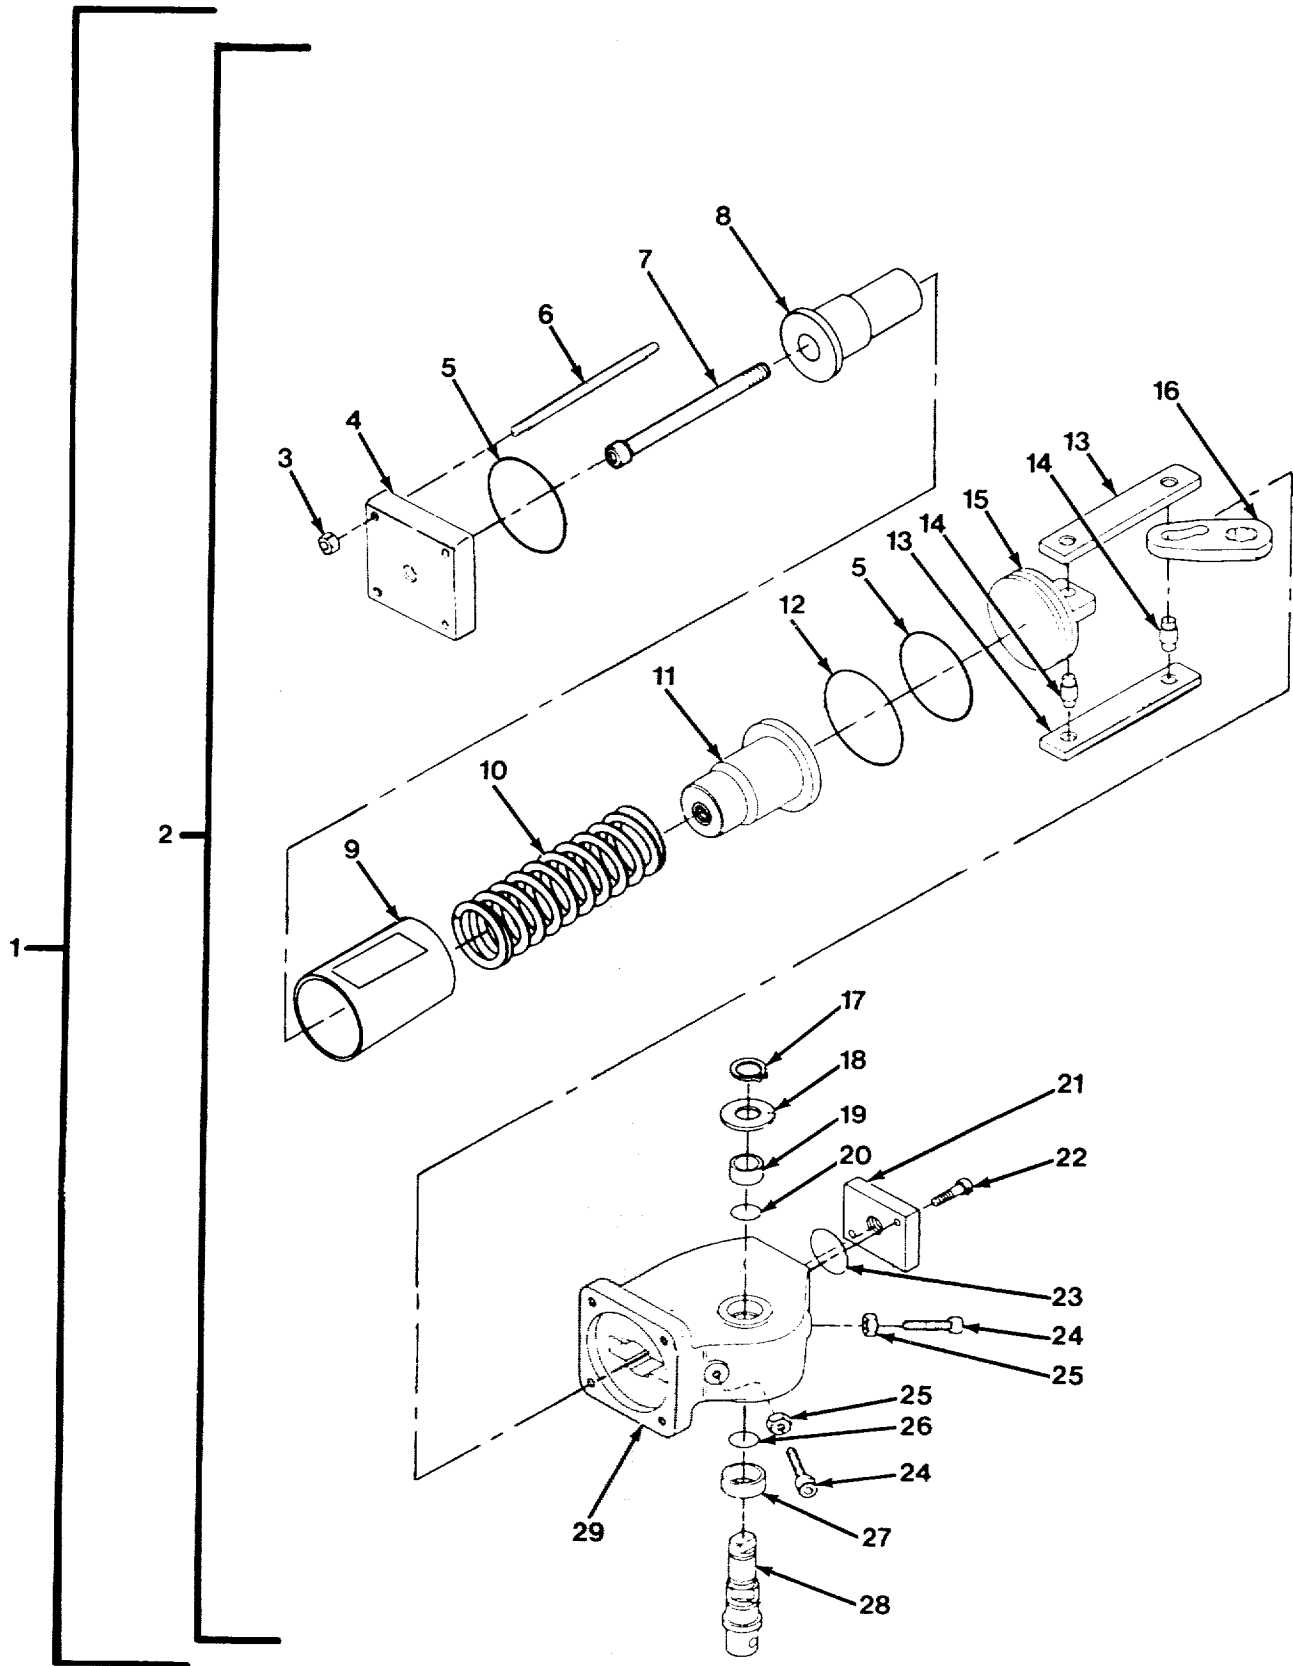

END OF FIGURE

FIG. 467 V5 AIR ACTUATED FLOW VALVE (SHEET 1 OF 2)

FIG. 467 V5 AIR ACTUATED FLOW VALVE (SHEET 2 OF 2)

SECTION II					
(1)	(2)	(3)	(4)	(5)	(6)
ITEM NO	SMR CODE	CAGEC	PART NUMBER	DESCRIPTION AND USABLE ON CODES (UOC)	QTY
GROUP 7203 VALVE, FITTINGS, LINES					
FIG. 467 V5 AIR ACTUATED FLOW VALVE					
1	PFOHH	17566	45A221	VALVE, BUTTERFLY	1
				UOC: H02, H07	
2	PFOHH	17566	45A221-P2	..ACTUATOR, VALVE	1
				UOC: H02, H07	
3	PAHZZ	17566	45A221-P47	..NUT, PLAIN, HEXAGON	4
				UOC: H02, H07	
4	PFHZZ	37239	395217	..CAP, LINEAR ACTUATIN	1
				UOC: H02, H07	
5	PAHZZ	17566	45A221-P49	..PACKING, PREFORMED	2
				UOC: H02, H07	
6	PFHZZ	37239	395222V2	..ROD CYLINDER CAP	4
				UOC: H02, H07	
7	PAHZZ	17566	45A221-P51	..BOLT, SHOULDER	1
				UOC: H02, H07	
8	PFHZZ	37239	309341	..SEAT, HELICAL COMPRE	1
				UOC: H02, H07	
9	PFHZZ	37239	395224	..CYLINDER, ACTUATING,	1
				UOC: H02, H07	
10	PAHZZ	37239	395227	..SPRING, HELICAL, COMP.....	1
				UOC: H02, H07	
11	XDFZZ	37239	309342	..SEAT, HELICAL COMPRE	1
				UOC: H02, H07	
12	PAHZZ	17566	45A221-P7	..PACKING, PREFORMED	1
				UOC: H02, H07	
13	PFHZZ	37239	395221	..BAR, GUIDE.....	2
				UOC: H02, H07	
14	PAHZZ	37239	395220	..PIN	2
				UOC: H02, H07	
15	PFHZZ	17566	45A221-P5	..PISTON, LINEARACTUA	1
				UOC: H02, H07	
16	PAHZZ	37239	395292	..CAM, CONTROL	1
				UOC: H02, H07	
17	PAHZZ	17566	45A221-P18	..RING, RETAINING.....	1
				UOC: H02, H07	
18	PAHZZ	37239	SS-1222V15	..WASHER, FLAT	1
				UOC: H02, H07	
19	PAHZZ	17566	45A221-P20	..BEARING, UPPER SHAFT	1
				UOC: H02, H07	
20	PAFZZ	17566	45A221-P21	..PACKING, PREFORMED	1
				UOC: H02, H07	
21	PFHZZ	37239	395213	..BODY, VALVE.....	1
				UOC: H02, H07	
22	PAHZZ	37239	S10875V7	..BOLT	2
				UOC: H02, H07	
23	PAHZZ	17566	45A221-P11	..PACKING, PREFORMED	1
				UOC: H02, H07	
24	PAHZZ	37239	395216V1	..SETSCREW	2
				UOC: H02, H07	