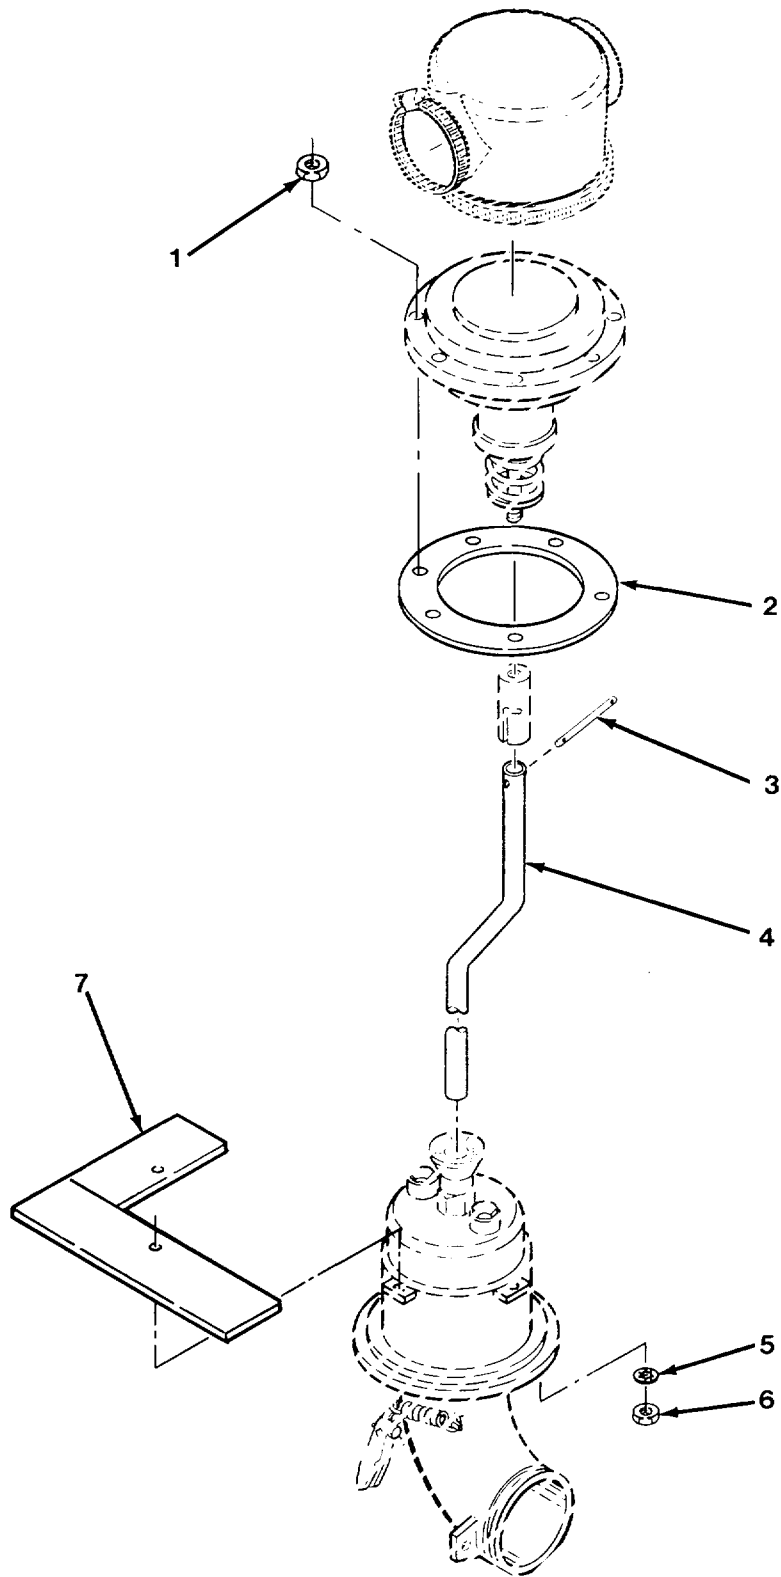

SECTION II

TM 9-2320-279-24P-2

(1) ITEM NO	(2) SMR CODE	(3) CAGEC	(4) PART NUMBER	(5) DESCRIPTION AND USABLE ON CODES (UOC)	(6) QTY
25	PAOZZ	96906	MS17829-5C	NUT, SELF-LOCKING, HE UOC:H02, H07	2
26	PAOZZ	45152	1496780	BRACKET, ANGLE UOC:H02, H07	1
27	PAOZZ	41625	42917-001	KNOB UOC:H02, H07	1
28	PAOZZ	41625	D032000-180	CONTROL ASSEMBLY, PU UOC:H02, H07	1

END OF FIGURE

FIG. 455 V10 BOTTOM LOAD INSTALLATION