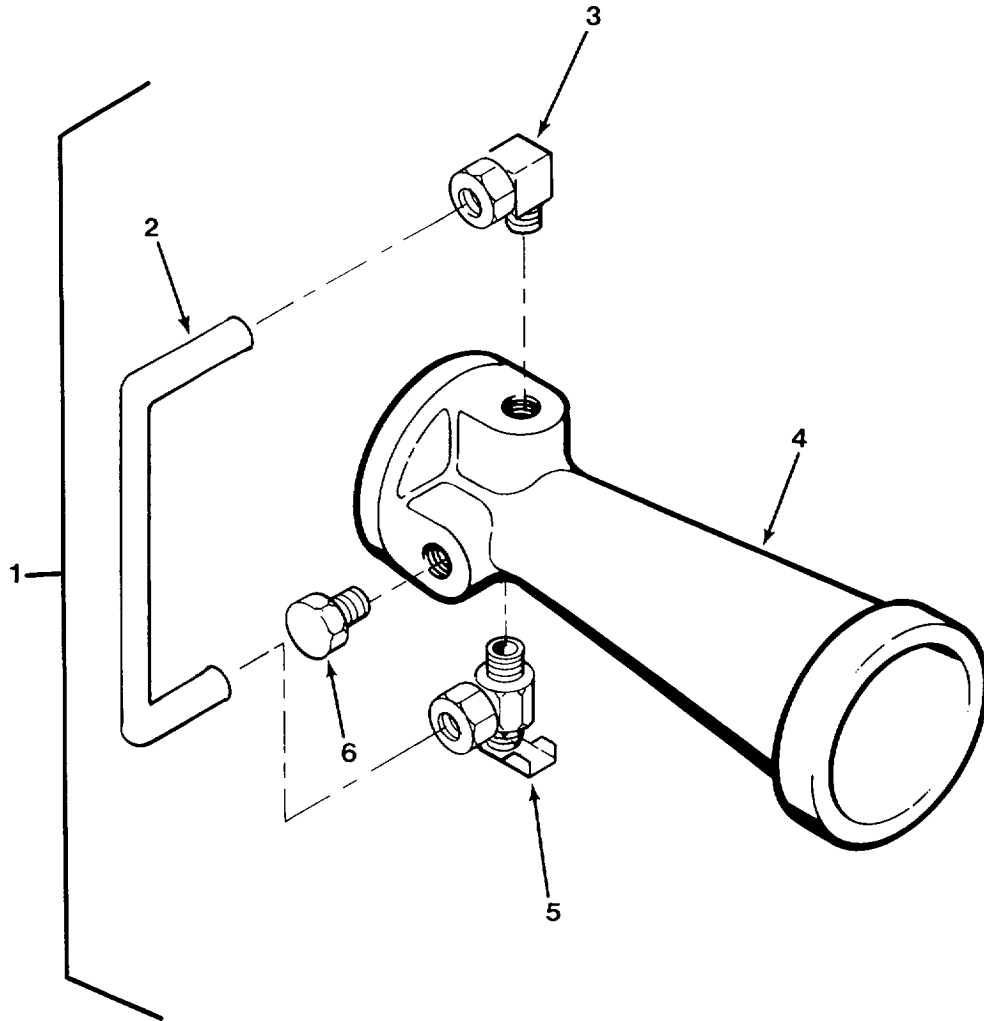

END OF FIGURE

FIG. 461 VENTURI

SECTION II

TM 9-2320-279-24P-2

(1) ITEM NO	(2) SMR CODE	(3) CAGEC	(4) PART NUMBER	(5) DESCRIPTION AND USABLE ON CODES (UOC)	(6) QTY
GROUP 7203 VALVE, FITTINGS, LINES FIG. 461 VENTURI					
1	PFOOO	17566	45A215	PIPE ASSEMBLY, VENTU UOC:H02, H07	1
2	MOOZZ	17566	45A215-P1	.TUBING NONMETALLIC MAKE FROM TUBING, P/N 66-SN UOC:H02, H07	1
3	PAOZZ	30327	8894287	.ELBOW, PIPE TO HOSE UOC:H02, H07	1
4	PAOZZ	79318	F60D1364-101	.VENTURI UOC:H02, H07	1
5	PAOZZ	79318	NV104C604	.VALVE, ANGLE UOC:H02, H07	1
6	PAOZZ	92192	103866	.PLUG, PIPE UOC:H02, H07	1