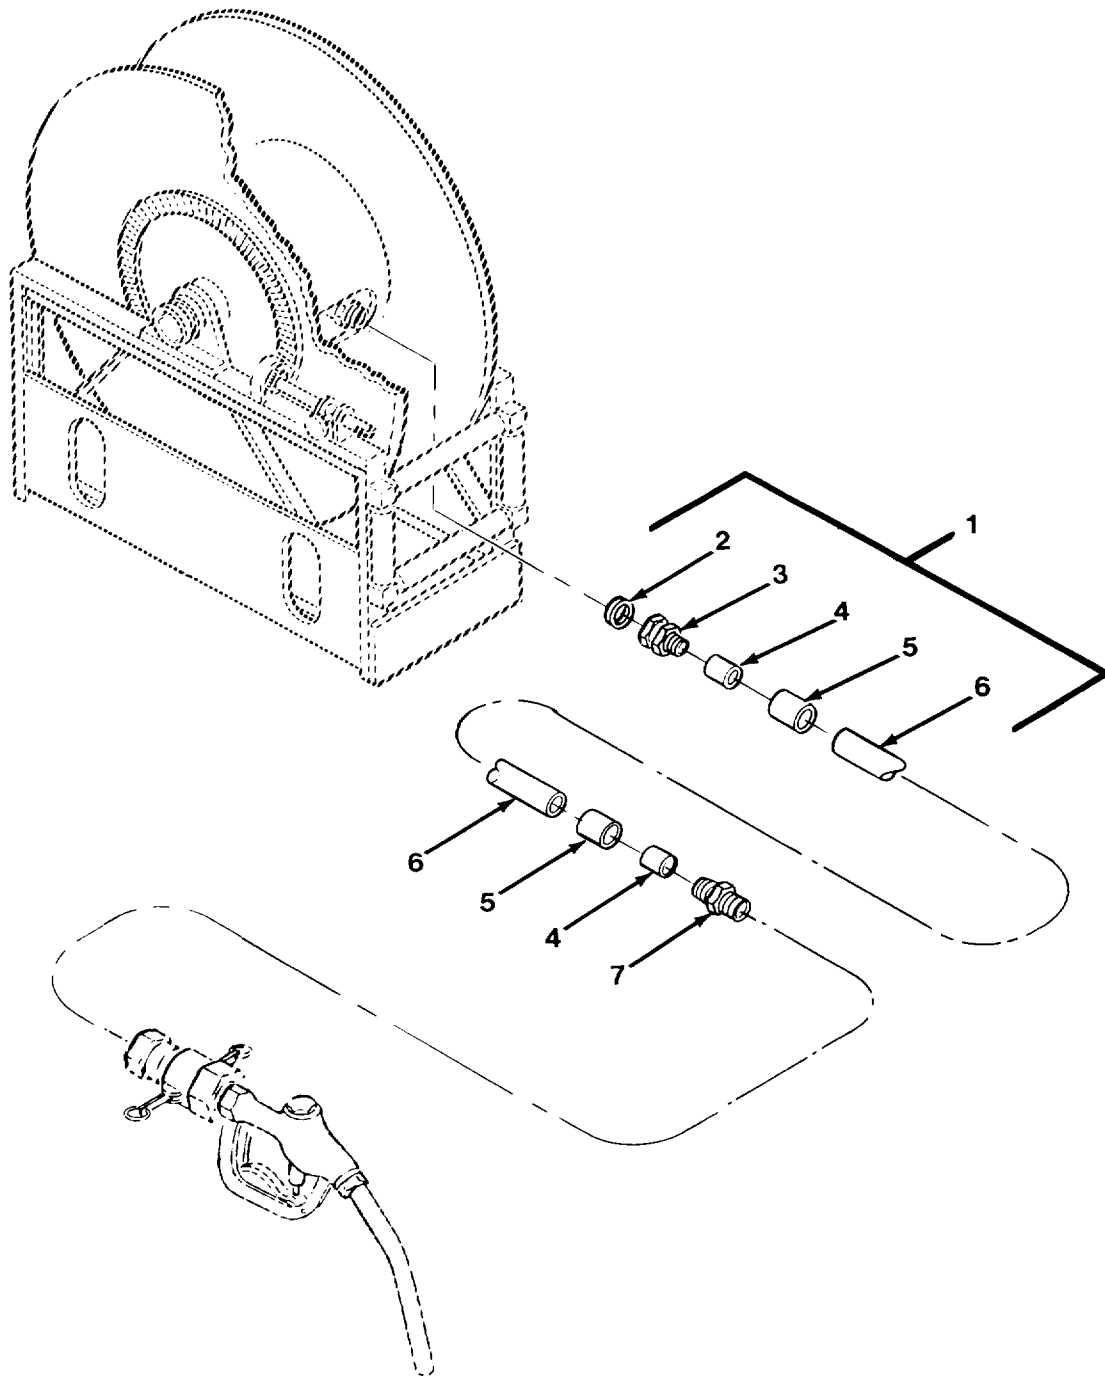

END OF FIGURE

FIG. 395 FUEL TRANSFER HOSE - M978

SECTION II					
(1)	(2)	(3)	(4)	(5)	(6)
ITEM NO	SMR CODE	CAGEC	PART NUMBER	DESCRIPTION AND USABLE ON CODES (UOC)	QTY
GROUP 2202 ACCESSORY ITEMS					
FIG. 395 FUEL TRANSFER HOSE - M978					
1	PAOZZ	17566	45A243	HOSE ASSEMBLY-ARCTIC..... UOC:H02, H07	2
2	PAOZZ	17566	45A243-P1	.GASKET UOC:H02, H07	1
3	PAOZZ	17566	45A243-P2	.ADAPTER, STRAIGHT, TU UOC:H02, H07	1
4	PAOZZ	17566	45A243-P5	.NIPPLE, PIPE UOC:H02, H07	2
5	PAOZZ	17566	45A243-P3	.FERRULE, SWAGE, TUBE UOC:H02, H07	2
6	MOOZZ	17566	45A243-P4X60FT.	.HOSE, NONMETALLIC ARCTIC MAKE FROM HOSE, P/N 592 UOC:H02, H07	1
7	PAOZZ	17566	45A243-P6	.COUPLING, HOSE UOC:H02, H07	1