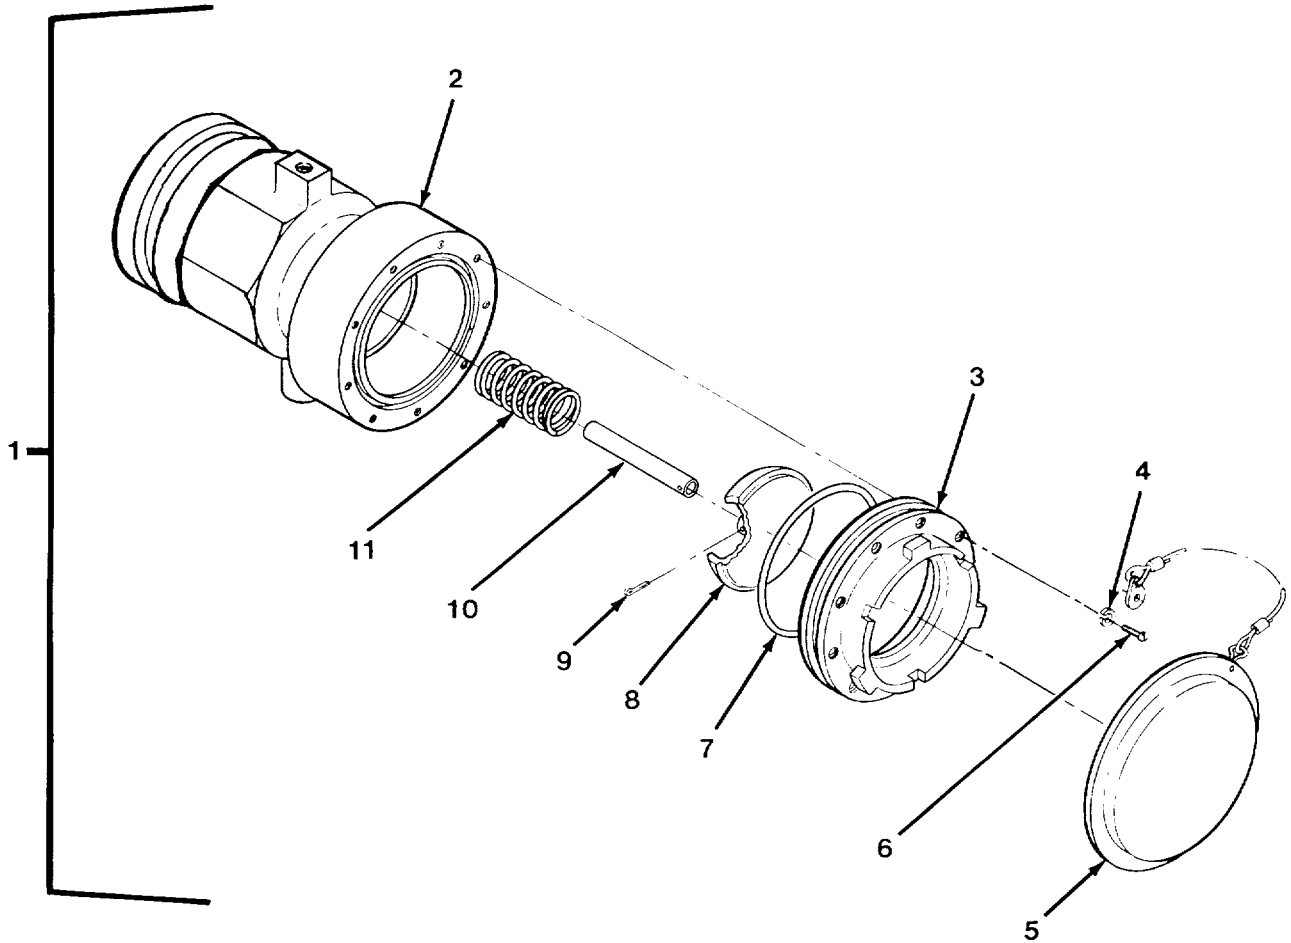

END OF FIGURE

FIG. 464 V2 BOTTOM LOAD ADAPTER

SECTION II					
(1)	(2)	(3)	(4)	(5)	(6)
ITEM NO	SMR CODE	CAGEC	PART NUMBER	DESCRIPTION AND USABLE ON CODES (UOC)	QTY
GROUP 7203 VALVE, FITTINGS, LINES					
FIG. 464 V2 BOTTOM LOAD ADAPTER					
1	PAOHH	17566	45A218	COUPLING HALF, QUICK UOC: H02, H07	1
2	XDHZZ	17566	45A218-P1	.COUPLING BODY, BOTTO UOC: H02, H07	1
3	PAHZZ	79318	1427-595148-2	.FLANGE, PIPE UOC: H02, H07	1
4	PAOZZ	96906	MS35335-89	.WASHER, LOCK UOC: H02, H07	9
5	PAOZZ	79318	2682050	.CAP, FILLER OPENING UOC: H02, H07	1
6	PAOZZ	96906	MS35274-80	.SCREW, MACHINE UOC: H02, H07	9
7	PAHZZ	96906	MS29513-237	.PACKING, PREFORMED UOC: H02, H07	1
8	XDHZZ	64548	1427-576849	.POPPET, VARIABLE UOC: H02, H07	1
9	PAHZZ	96906	MS24665-300	.PIN, COTTER UOC: H02, H07	1
10	PAHZZ	79318	1427-585179	.SHAFT, STRAIGHT UOC: H02, H07	1
11	PAHZZ	79318	F60F1738	.SPRING, HELICAL, COMP..... UOC: H02, H07	1