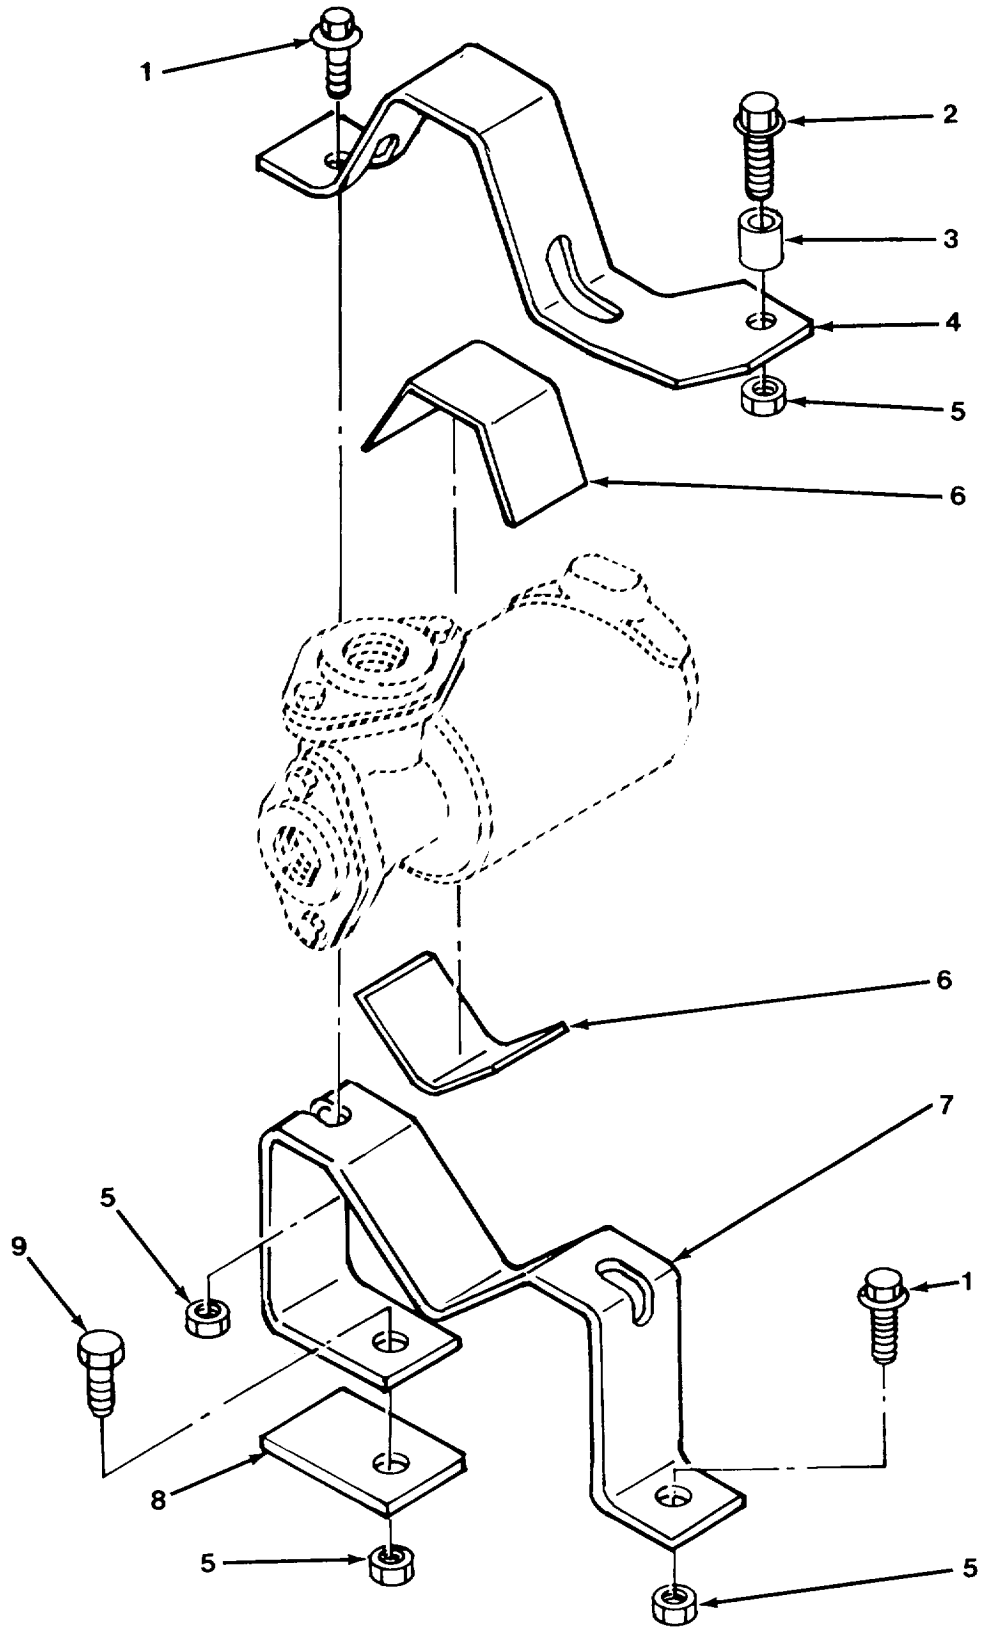

FIG. 430 ARCTIC KIT WATER PUMP MOUNTING

SECTION II

(1) ITEM NO	(2) SMR CODE	(3) CAGEC	(4) PART NUMBER	(5) DESCRIPTION AND USABLE ON CODES (UOC)	(6) QTY
GROUP 3303 WINTERIZATION KITS FIG. 430 ARCTIC KIT WATER PUMP MOUNTING					
1	PAOZZ	45152	1614120	BOLT, MACHINE	3
2	PAOZZ	45152	1754300	SCREW, CAP, HEXAGON H	1
3	PAOZZ	45152	124658A	SPACER	1
4	PAOZZ	45152	1838450	BRACKET, MULTIPLE AN	1
5	PAOZZ	45152	1437220	NUT, SELF-LOCKING, EX	1
6	MOOZZ	45152	4TC4	RUBBER, FLAT MAKE FROM RUBBER P/N	2
				70-17-30	
7	PAOZZ	45152	1838440	BRACKET, MULTIPLE AN	1
8	PAOZZ	45152	28636AX	PLATE, MOUNTING	1
9	PAOZZ	45152	1680530	BOLT, MACHINE	1

END OF FIGURE